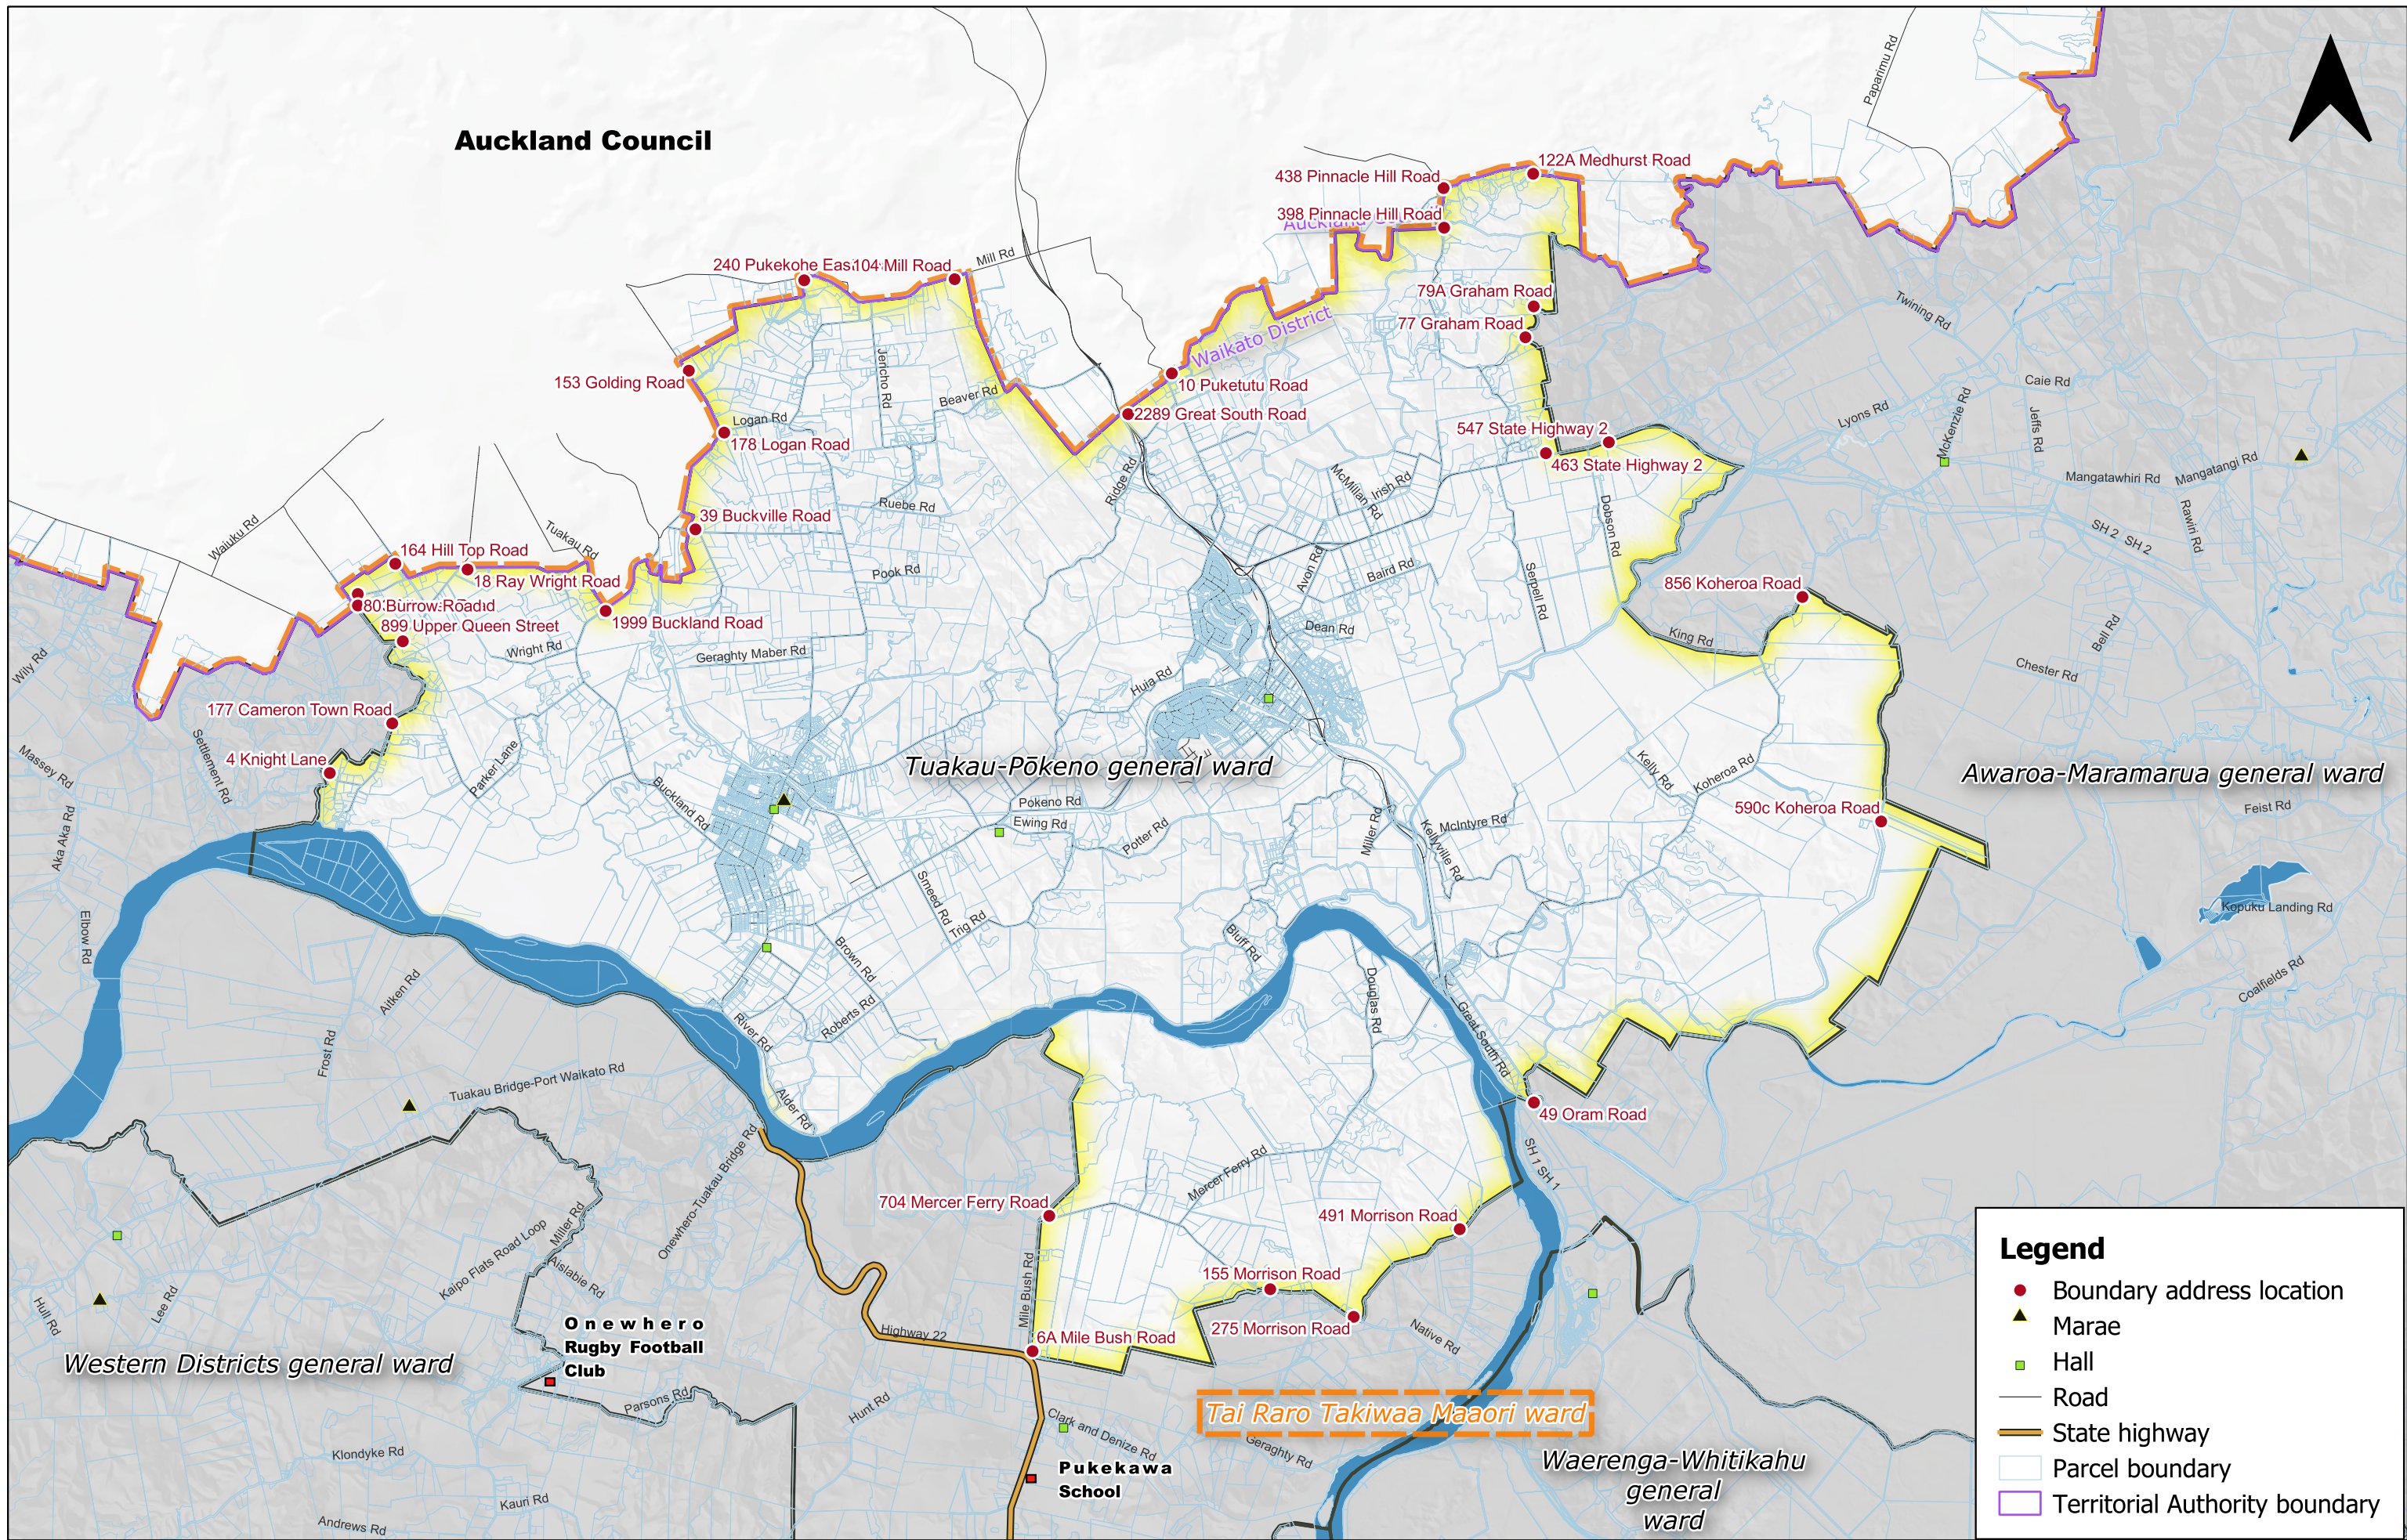

Auckland Council

Legend

- Boundary address location
- ▲ Marae
- Hall
- Road
- State highway
- Parcel boundary
- Territorial Authority boundary

Tuakau-Pōkeno General Ward boundary

This work is based on/includes customised Stats NZ data which are licensed by Stats NZ for re-use under the Creative Commons Attribution 4.0 International licences.
Cadastre Boundaries LINZ CC-BY.

GIS Department
Created By: Nkurt001
Created For: GKANA001
Date Created: 16-11-2023
Projection: NZTM GD2000
SD: ME35724