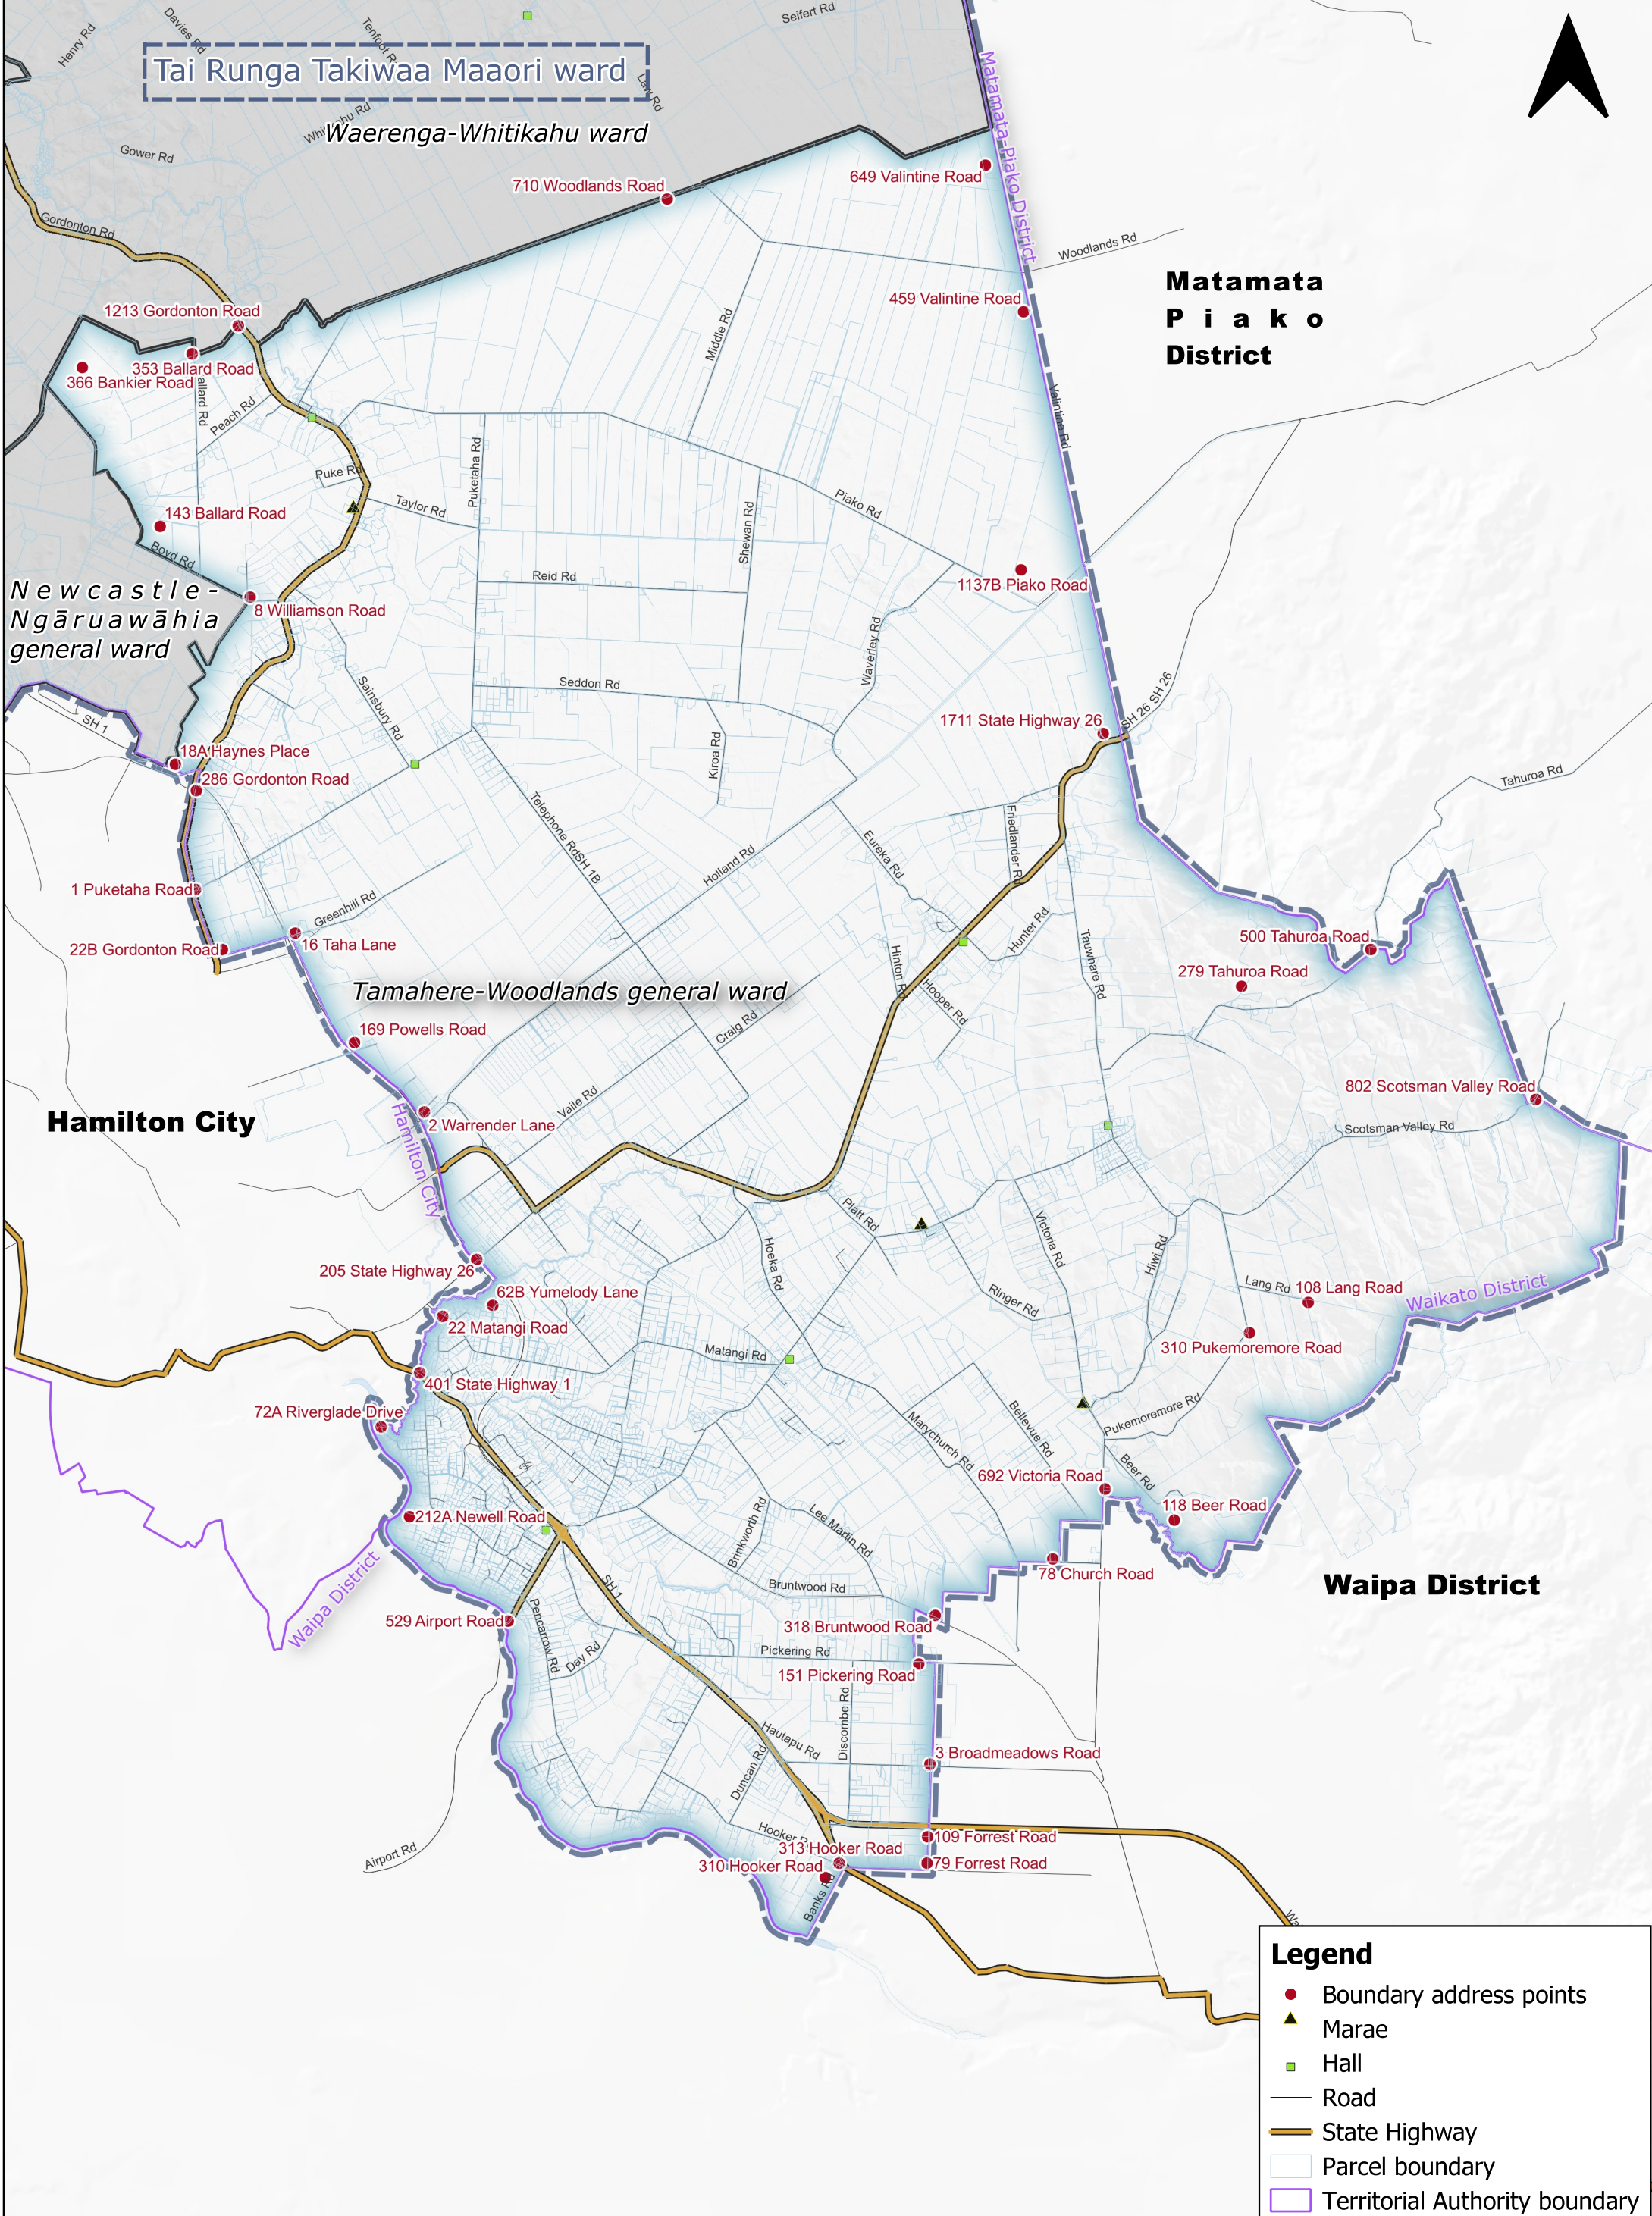

Tai Runga Takiwaa Maaori ward

**Matamata
Piako
District**

**Newcastle-
Ngāruawāhia
general ward**

Tamahere-Woodlands general ward

Hamilton City

Waikato District

Waipa District

Legend

- Boundary address points
- ▲ Marae
- Hall
- Road
- State Highway
- Parcel boundary
- Territorial Authority boundary

**Tamahere-Woodlands general ward
boundary**

This work is based on/includes customised Stats NZ data which are licensed by Stats NZ for re-use under the Creative Commons Attribution 4.0 International licences. Cadastre Boundaries LINZ CC-BY.

GIS Department
Created By: BISA
Created For: GKANA001
Date Created: 16-11-2023
Projection: NZTM GD2000
SD: ME35724