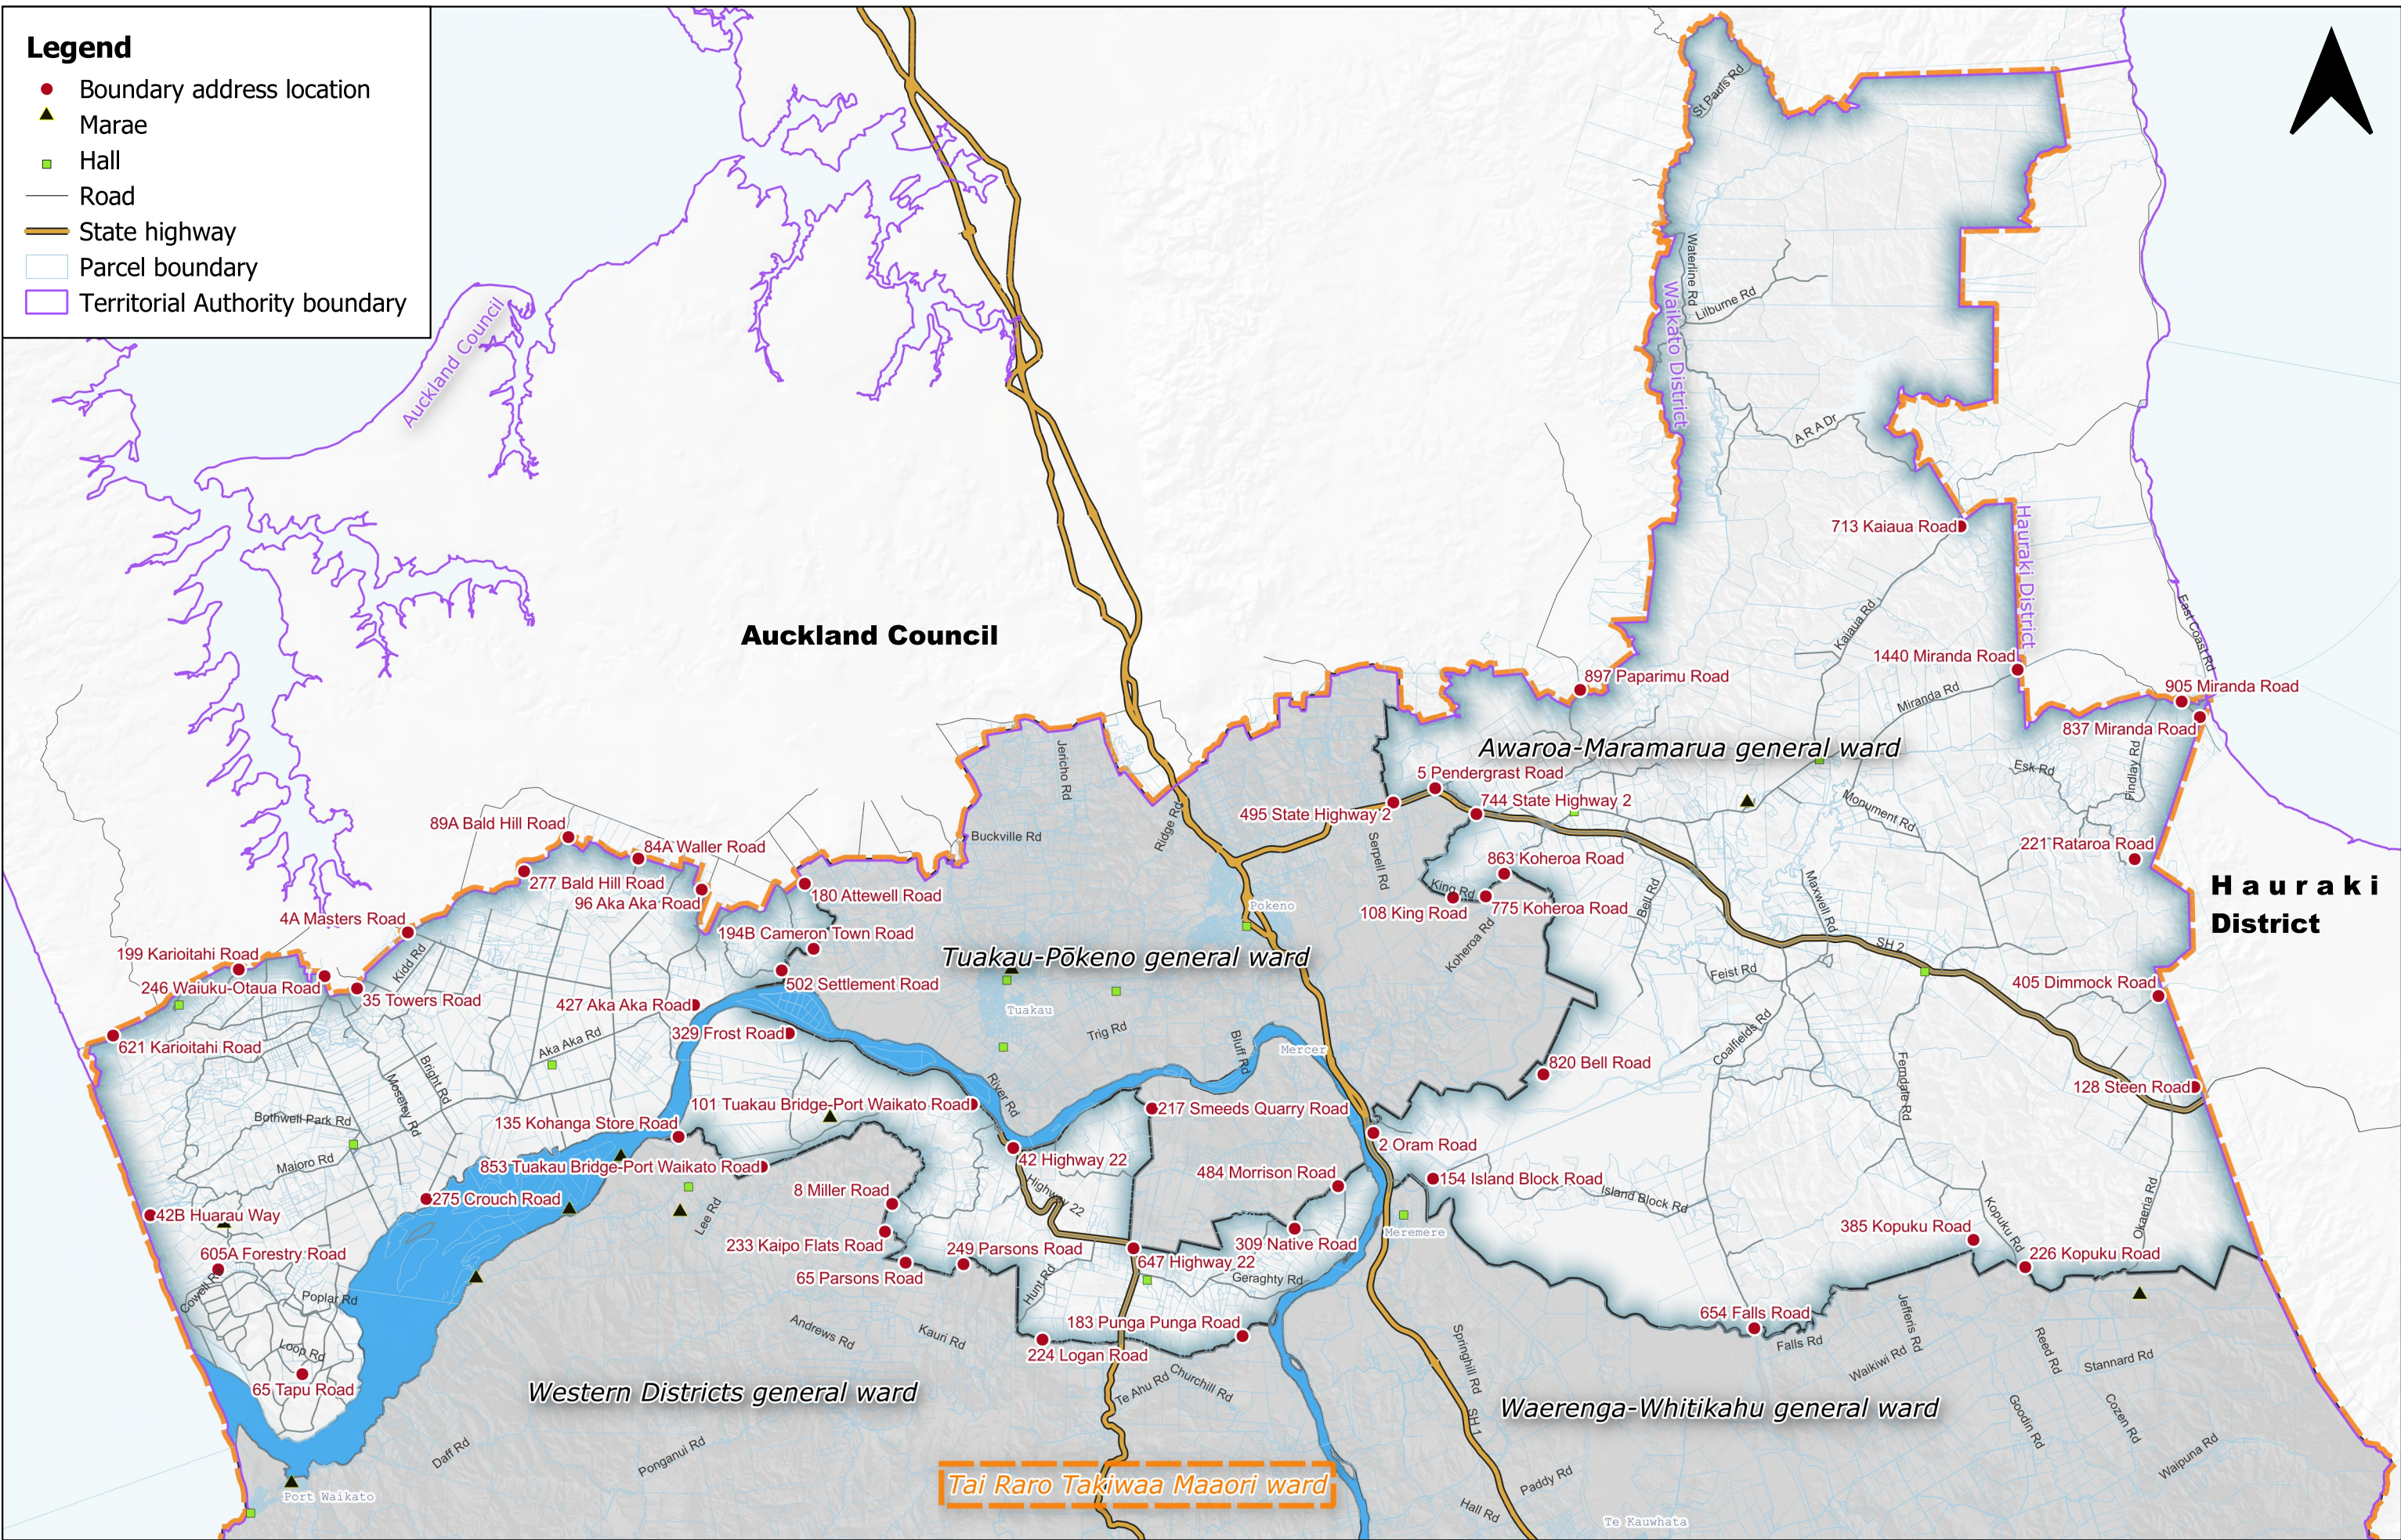

- Legend**
- Boundary address location
 - ▲ Marae
 - Hall
 - Road
 - State highway
 - Parcel boundary
 - Territorial Authority boundary

Awaroa-Maramarua General Ward boundary

This work is based on/includes customised Stats NZ data which are licensed by Stats NZ for re-use under the Creative Commons Attribution 4.0 International licences.
 Cadastre Boundaries LINZ CC-BY.

GIS Department
 Created By: BISA
 Created For: GKANA001
 Date Created: 15-11-2023
 Projection: NZTM GD2000
 SD: ME35724