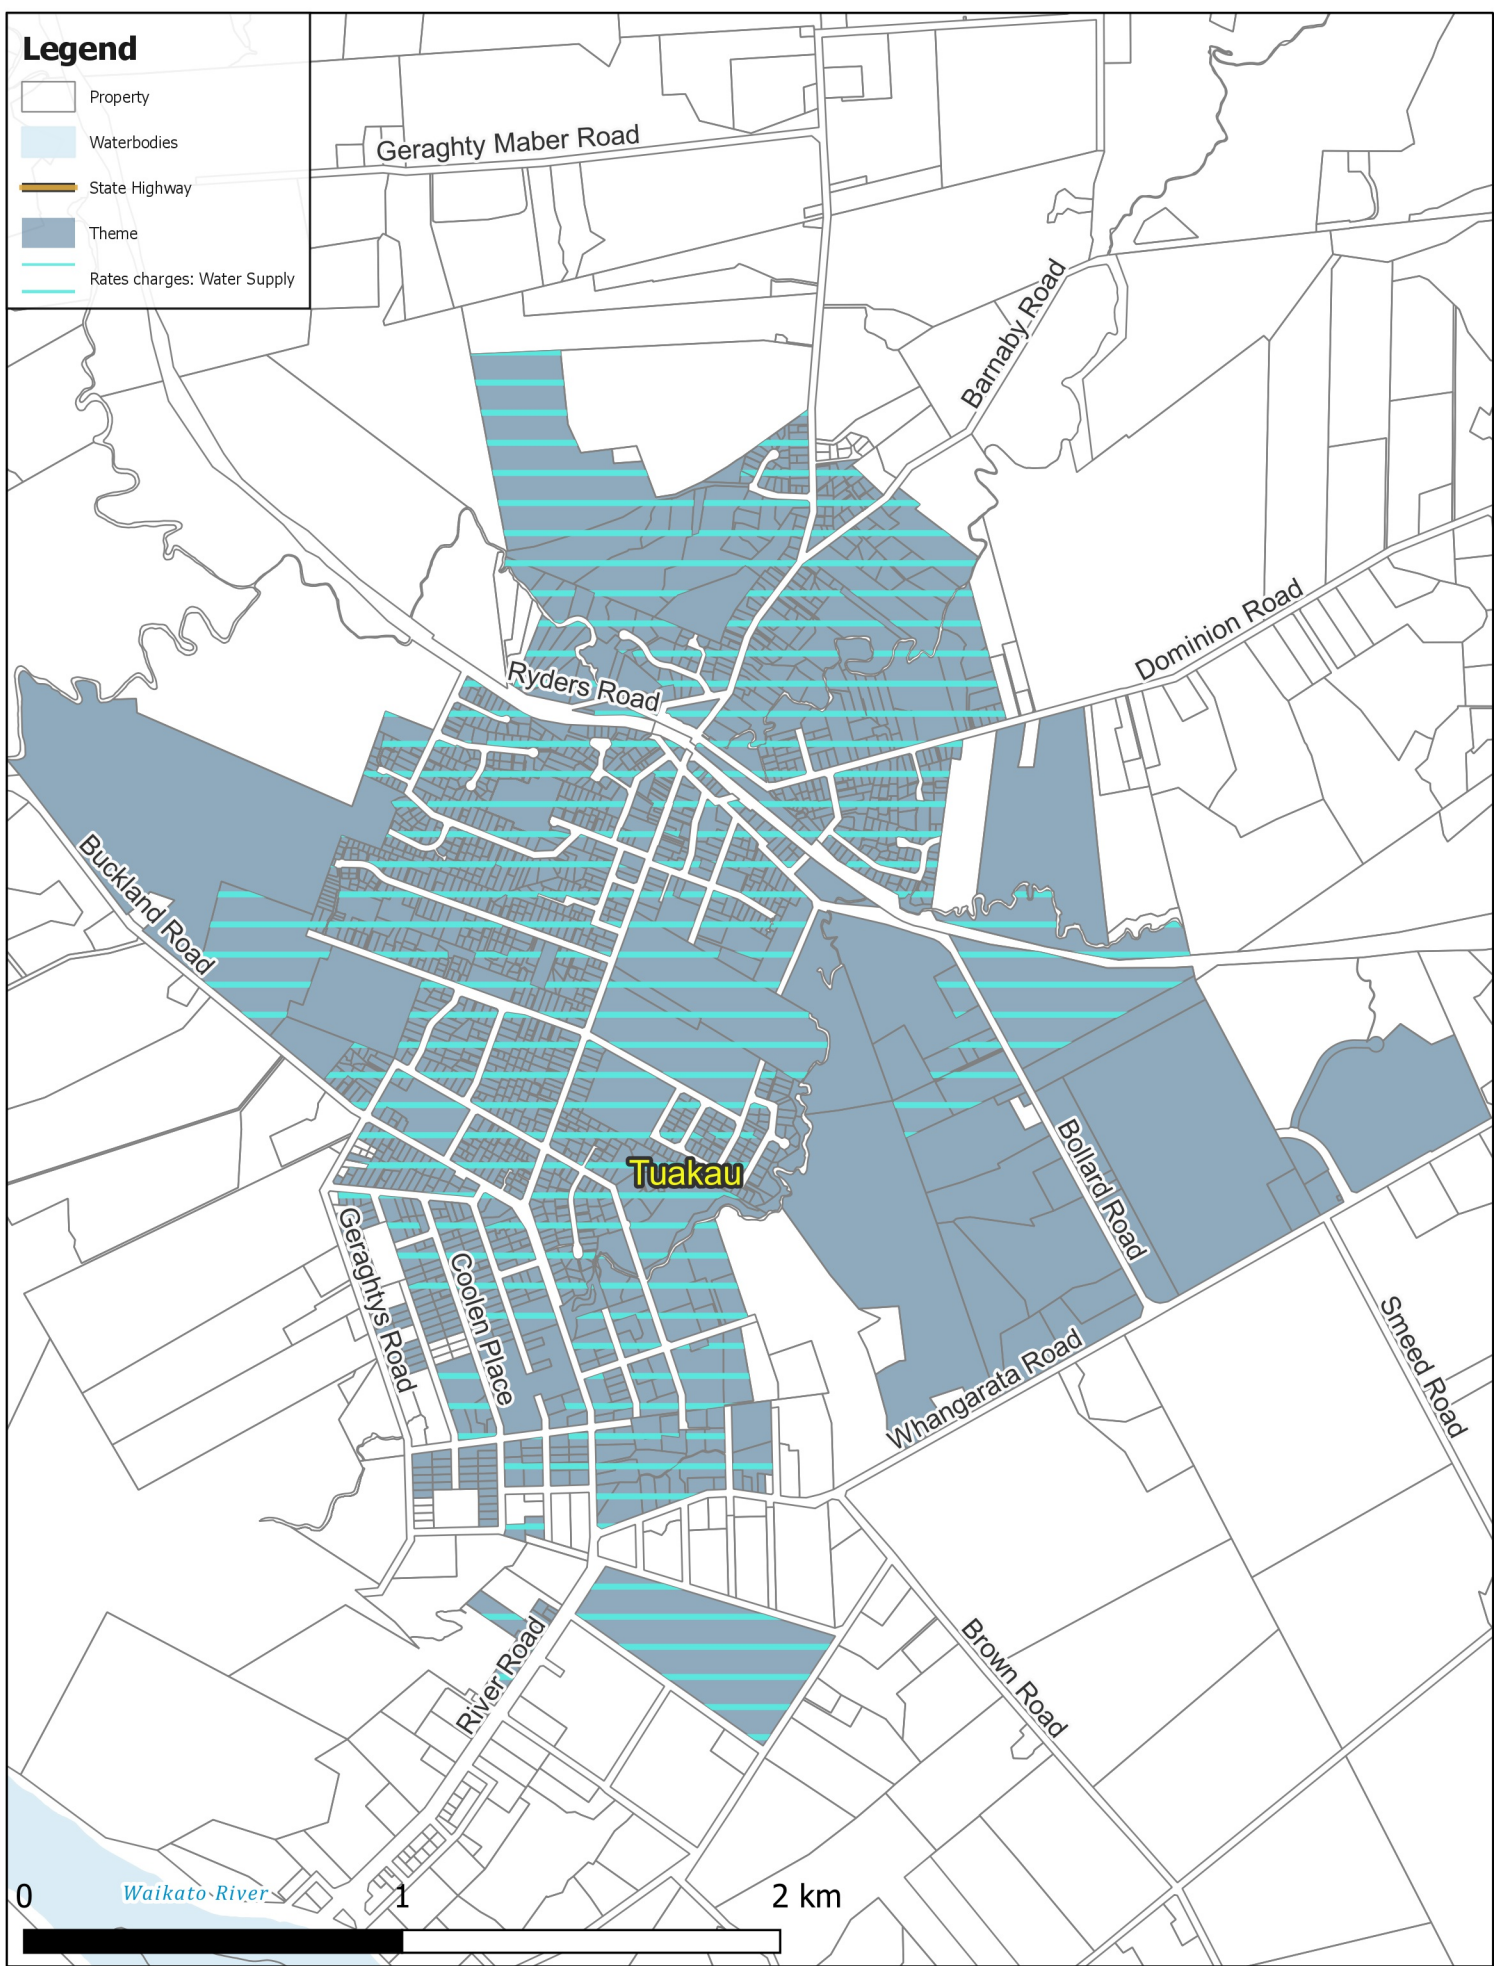

Legend

- Property
- Waterbodies
- State Highway
- Theme
- Rates charges: Water Supply

WATER SUPPLY: North Waikato Urban Water

Business Intelligence
Created By: Admin
Created For: Rates
Date Created:
2022-04-11
Projection: NZTM
GD2000
Ref: Rating Themes

Copyright @ Waikato District Council
Cadastre Boundaries
LINZ CC-BY
Stats NZ CC-BY