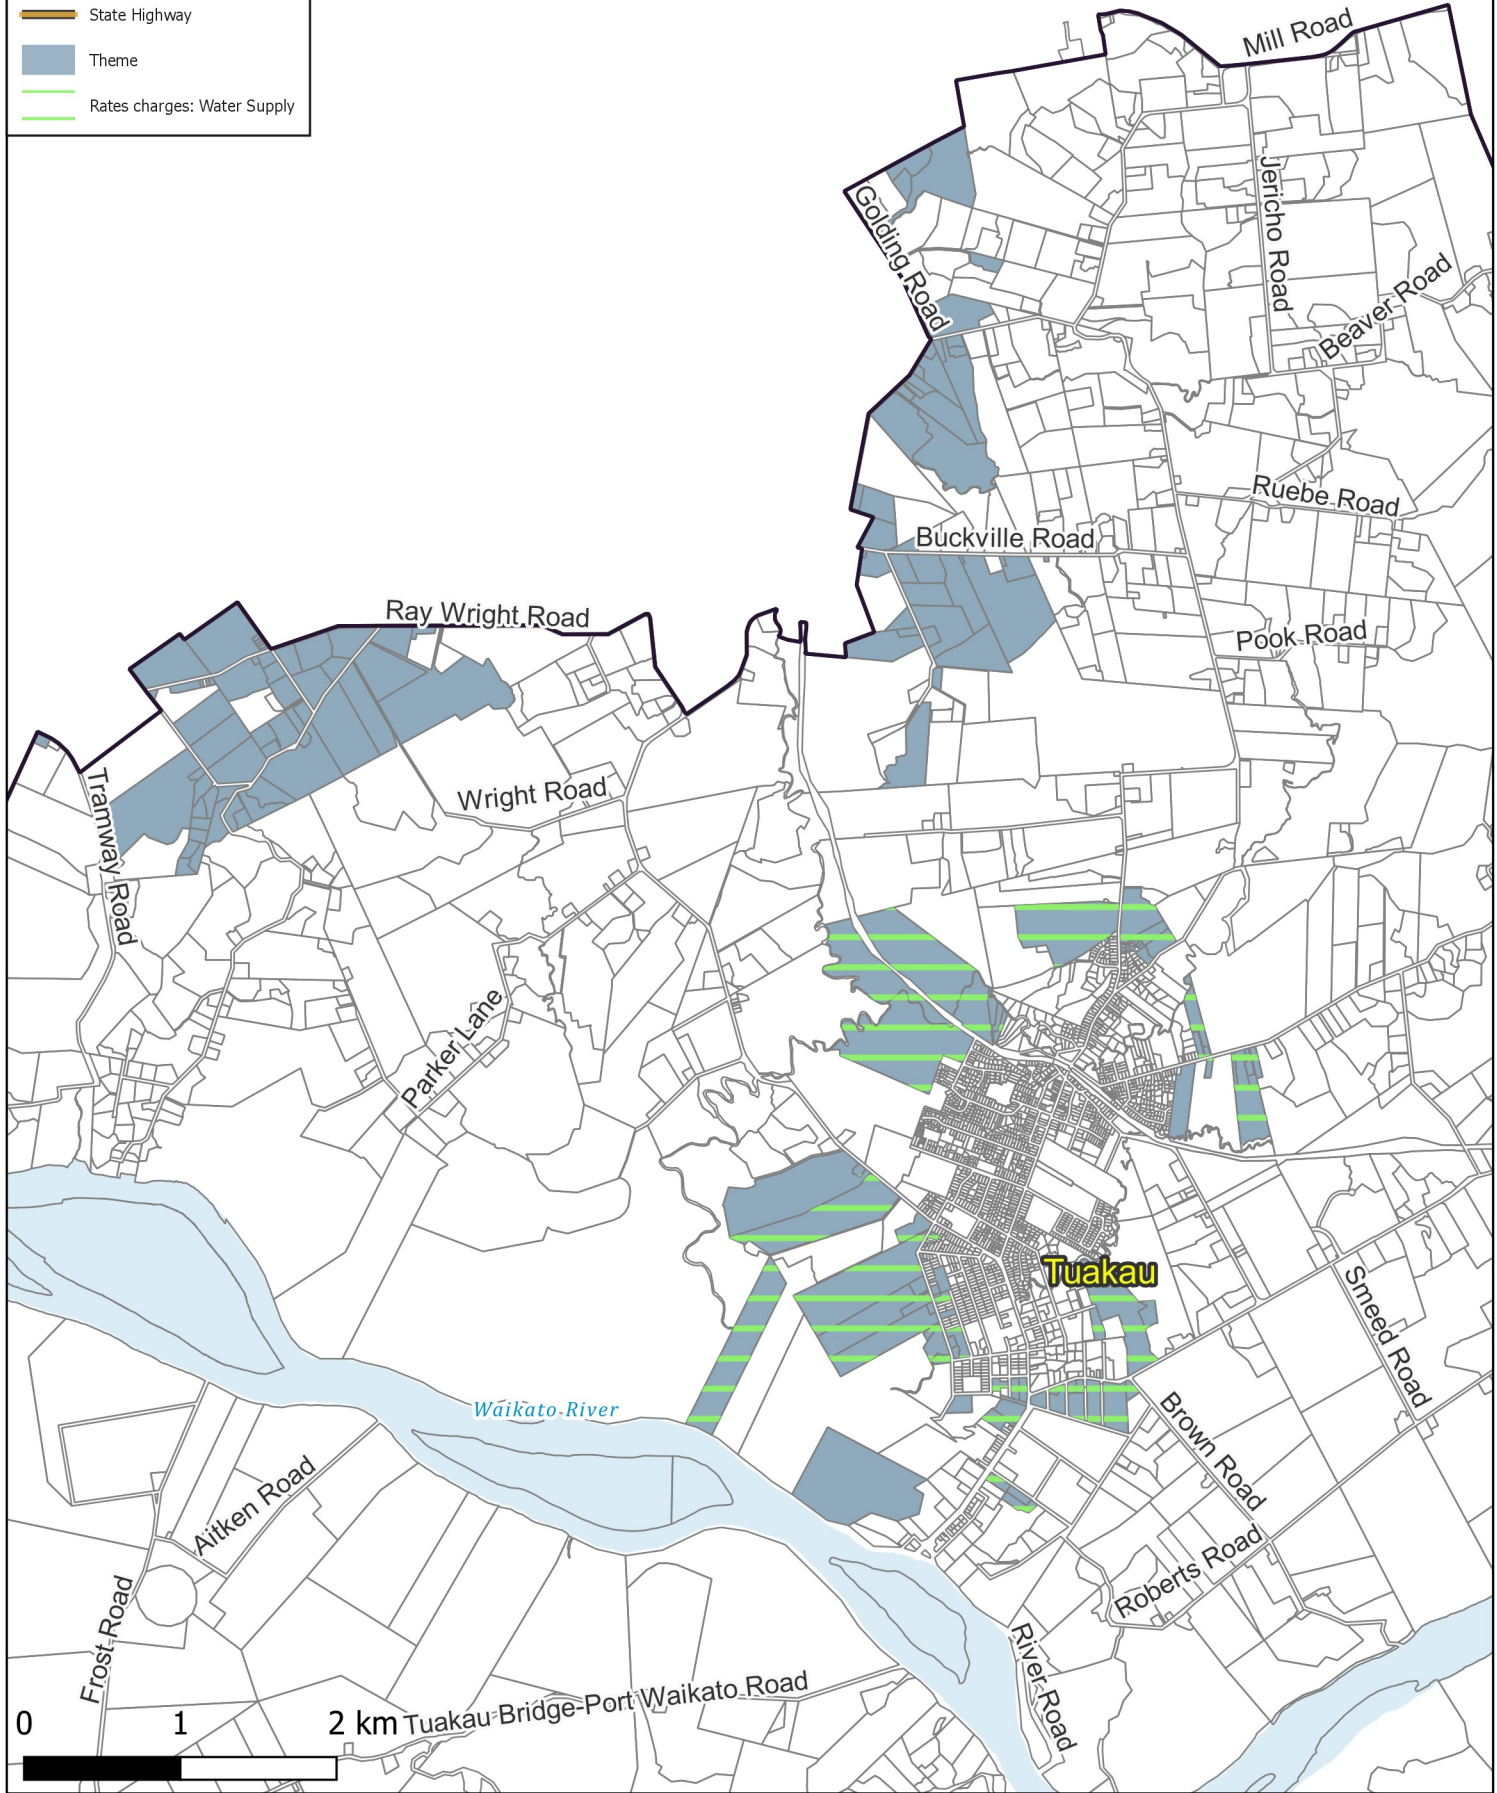

Legend

-  Property
-  Waterbodies
-  State Highway
-  Theme
-  Rates charges: Water Supply

WATER SUPPLY: North Waikato Rural Water

Business Intelligence
Created By: Admin
Created For: Rates
Date Created:
2022-04-11
Projection: NZTM
GD2000
Ref: Rating Themes

Copyright © Waikato District Council
Cadastre Boundaries
LINZ CC-BY
Stats NZ CC-BY