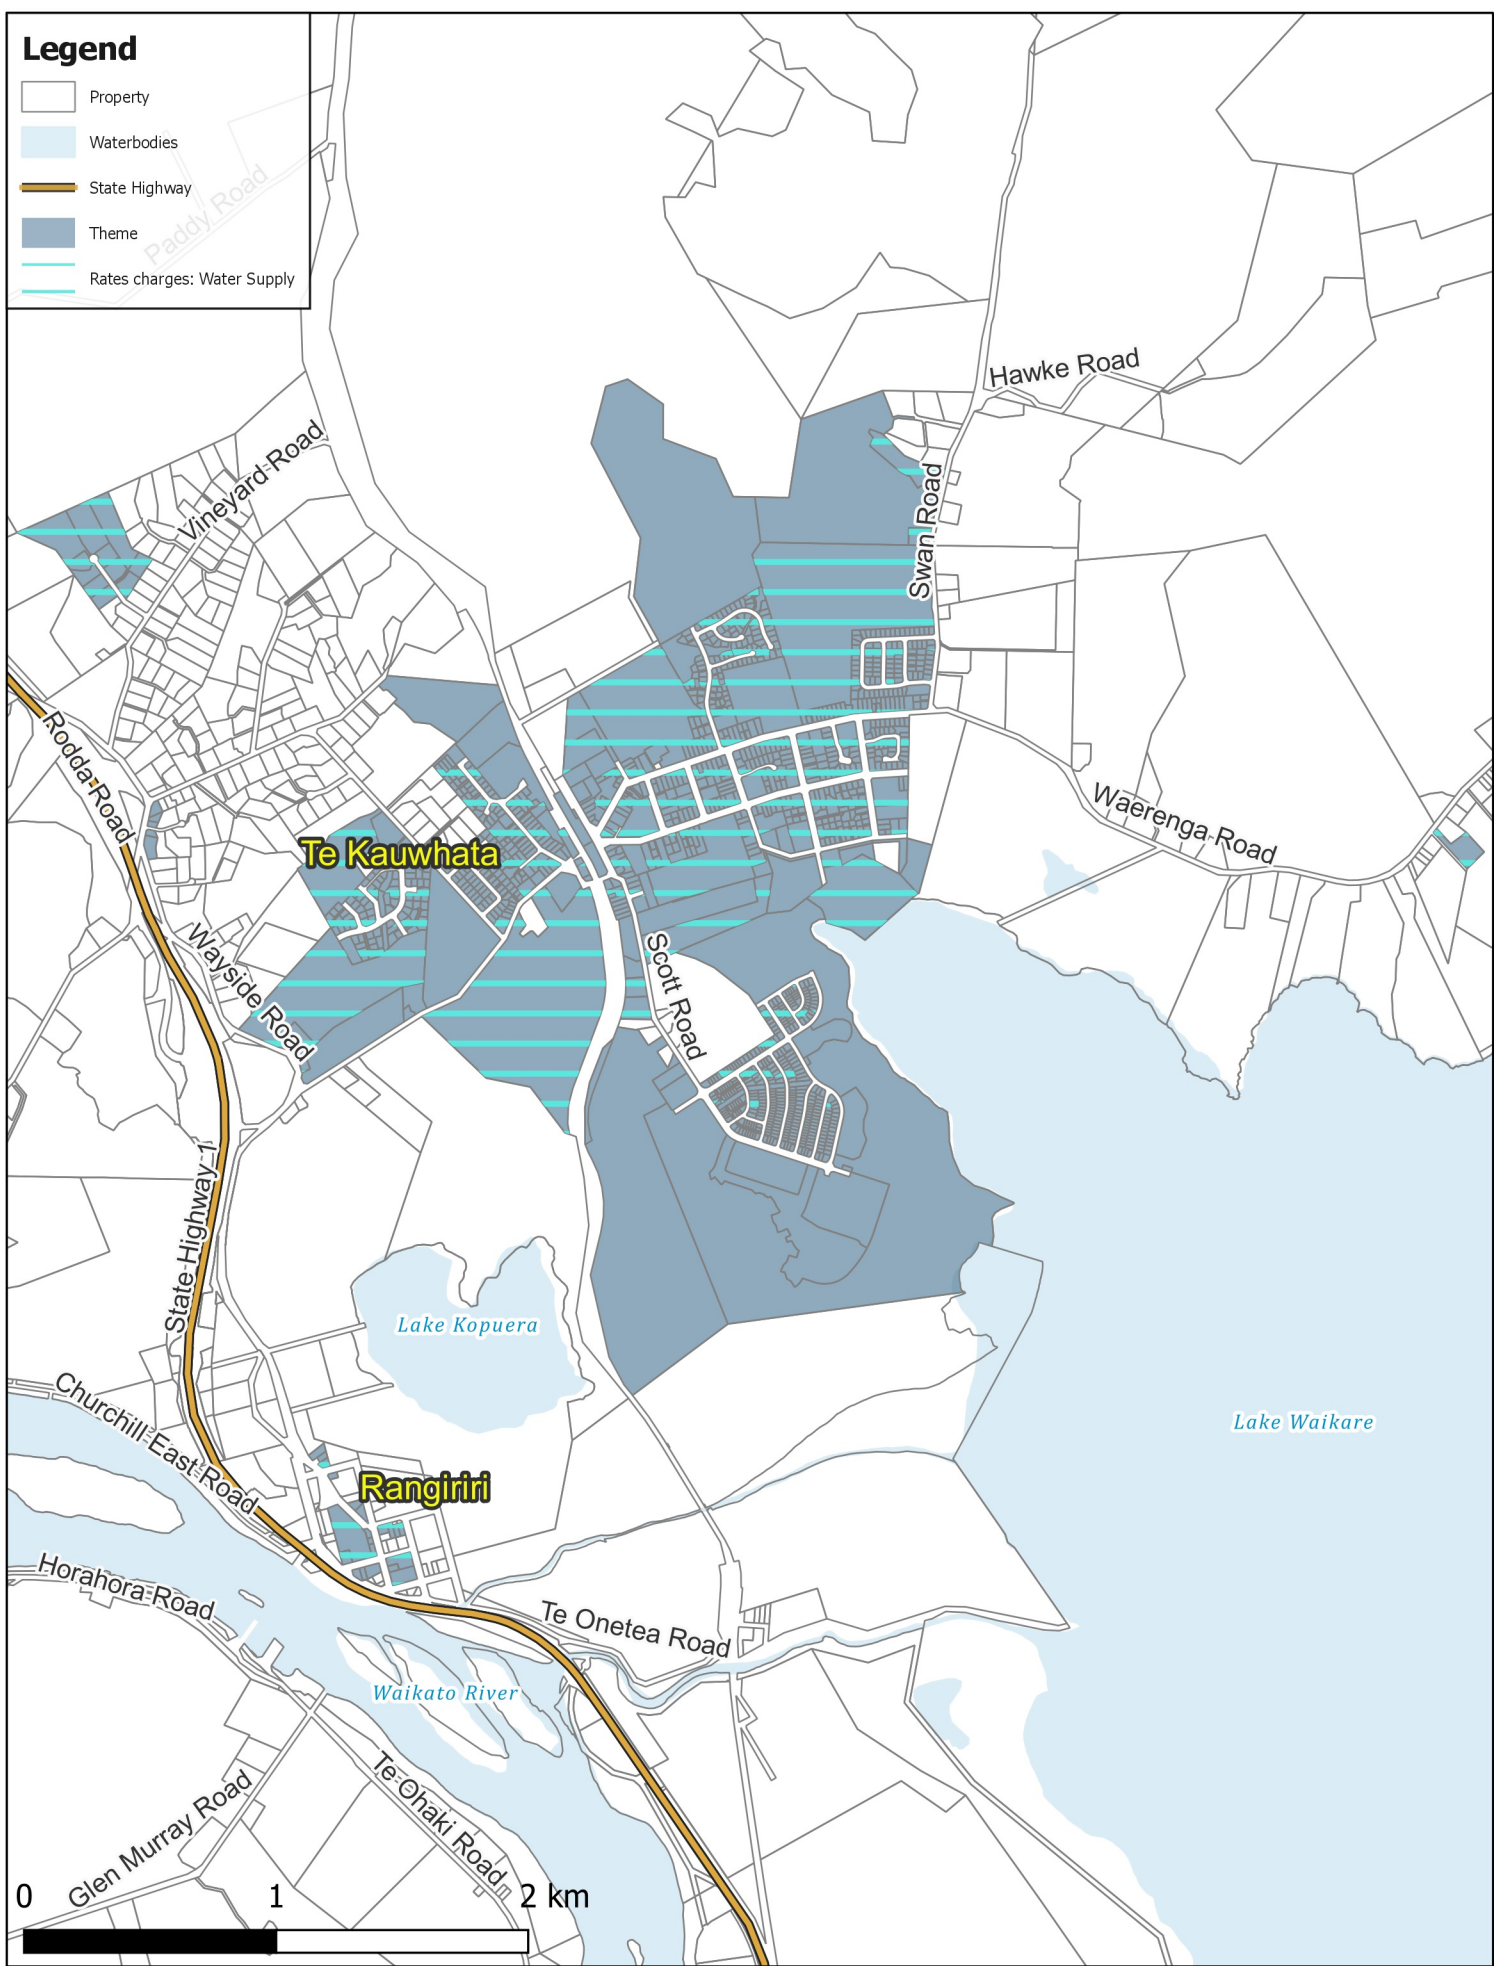

Legend

- Property
- Waterbodies
- State Highway
- Theme
- Rates charges: Water Supply

WATER SUPPLY: North Waikato Urban Water

Business Intelligence
Created By: Admin
Created For: Rates
Date Created:
2022-04-11
Projection: NZTM
GD2000
Ref: Rating Themes

Copyright @ Waikato
District Council
Cadastre Boundaries
LINZ CC-BY
Stats NZ CC-BY