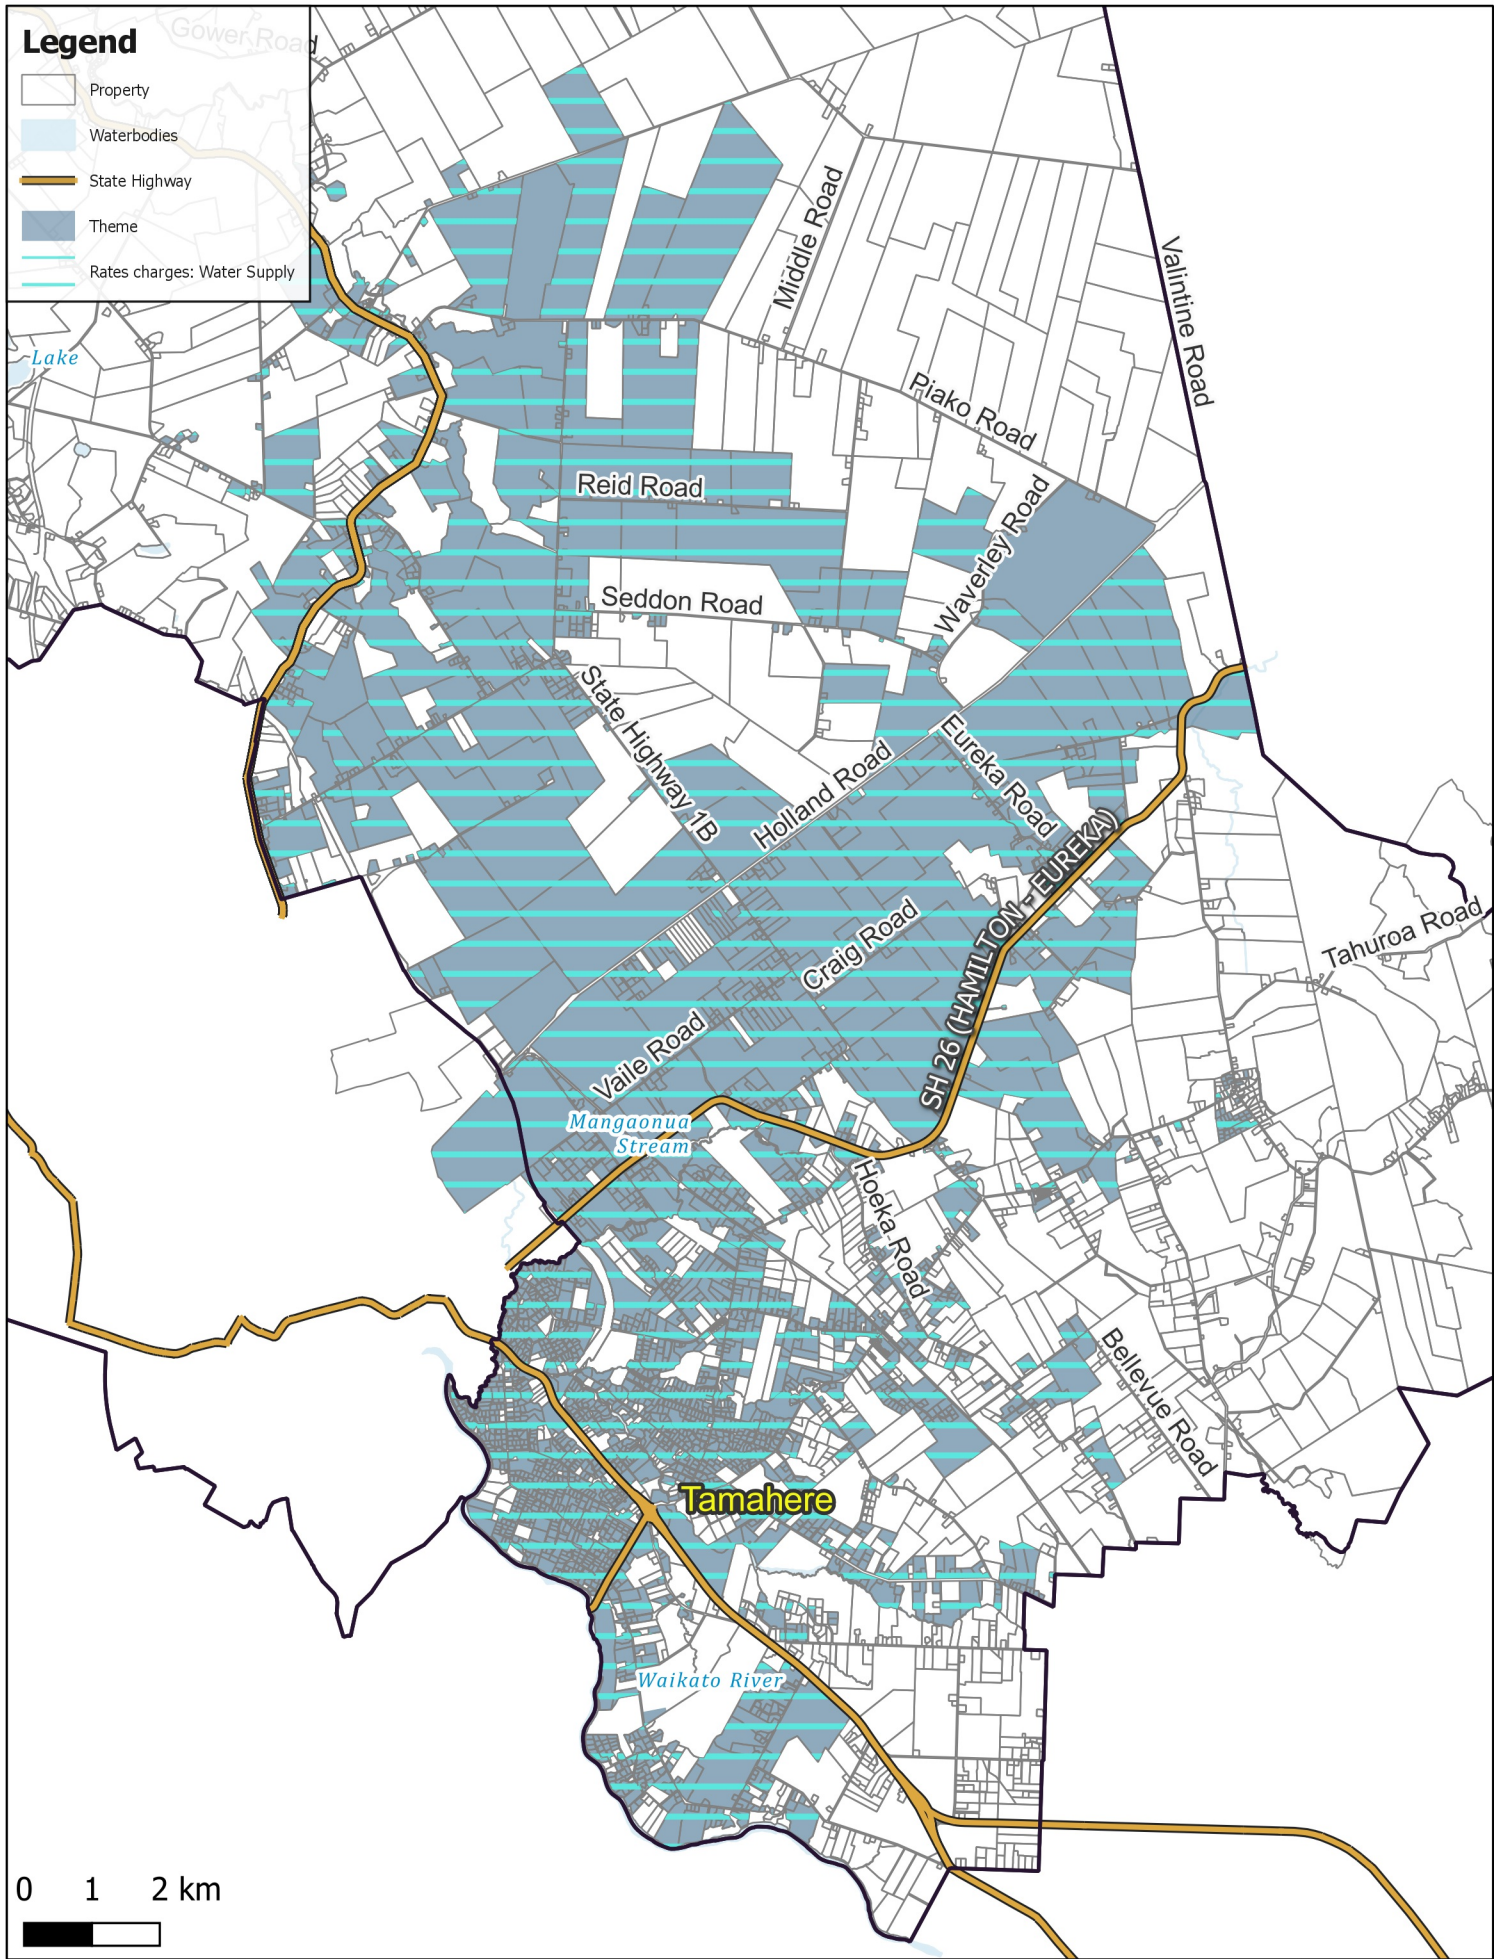

# Legend

- Property
- Waterbodies
- State Highway
- Theme
- Rates charges: Water Supply

## WATER SUPPLY: Southern Districts Water

Business Intelligence  
Created By: Admin  
Created For: Rates  
Date Created:  
2022-04-11  
Projection: NZTM  
GD2000  
Ref: Rating Themes

Copyright @ Waikato District Council  
Cadastre Boundaries  
LINZ CC-BY  
Stats NZ CC-BY