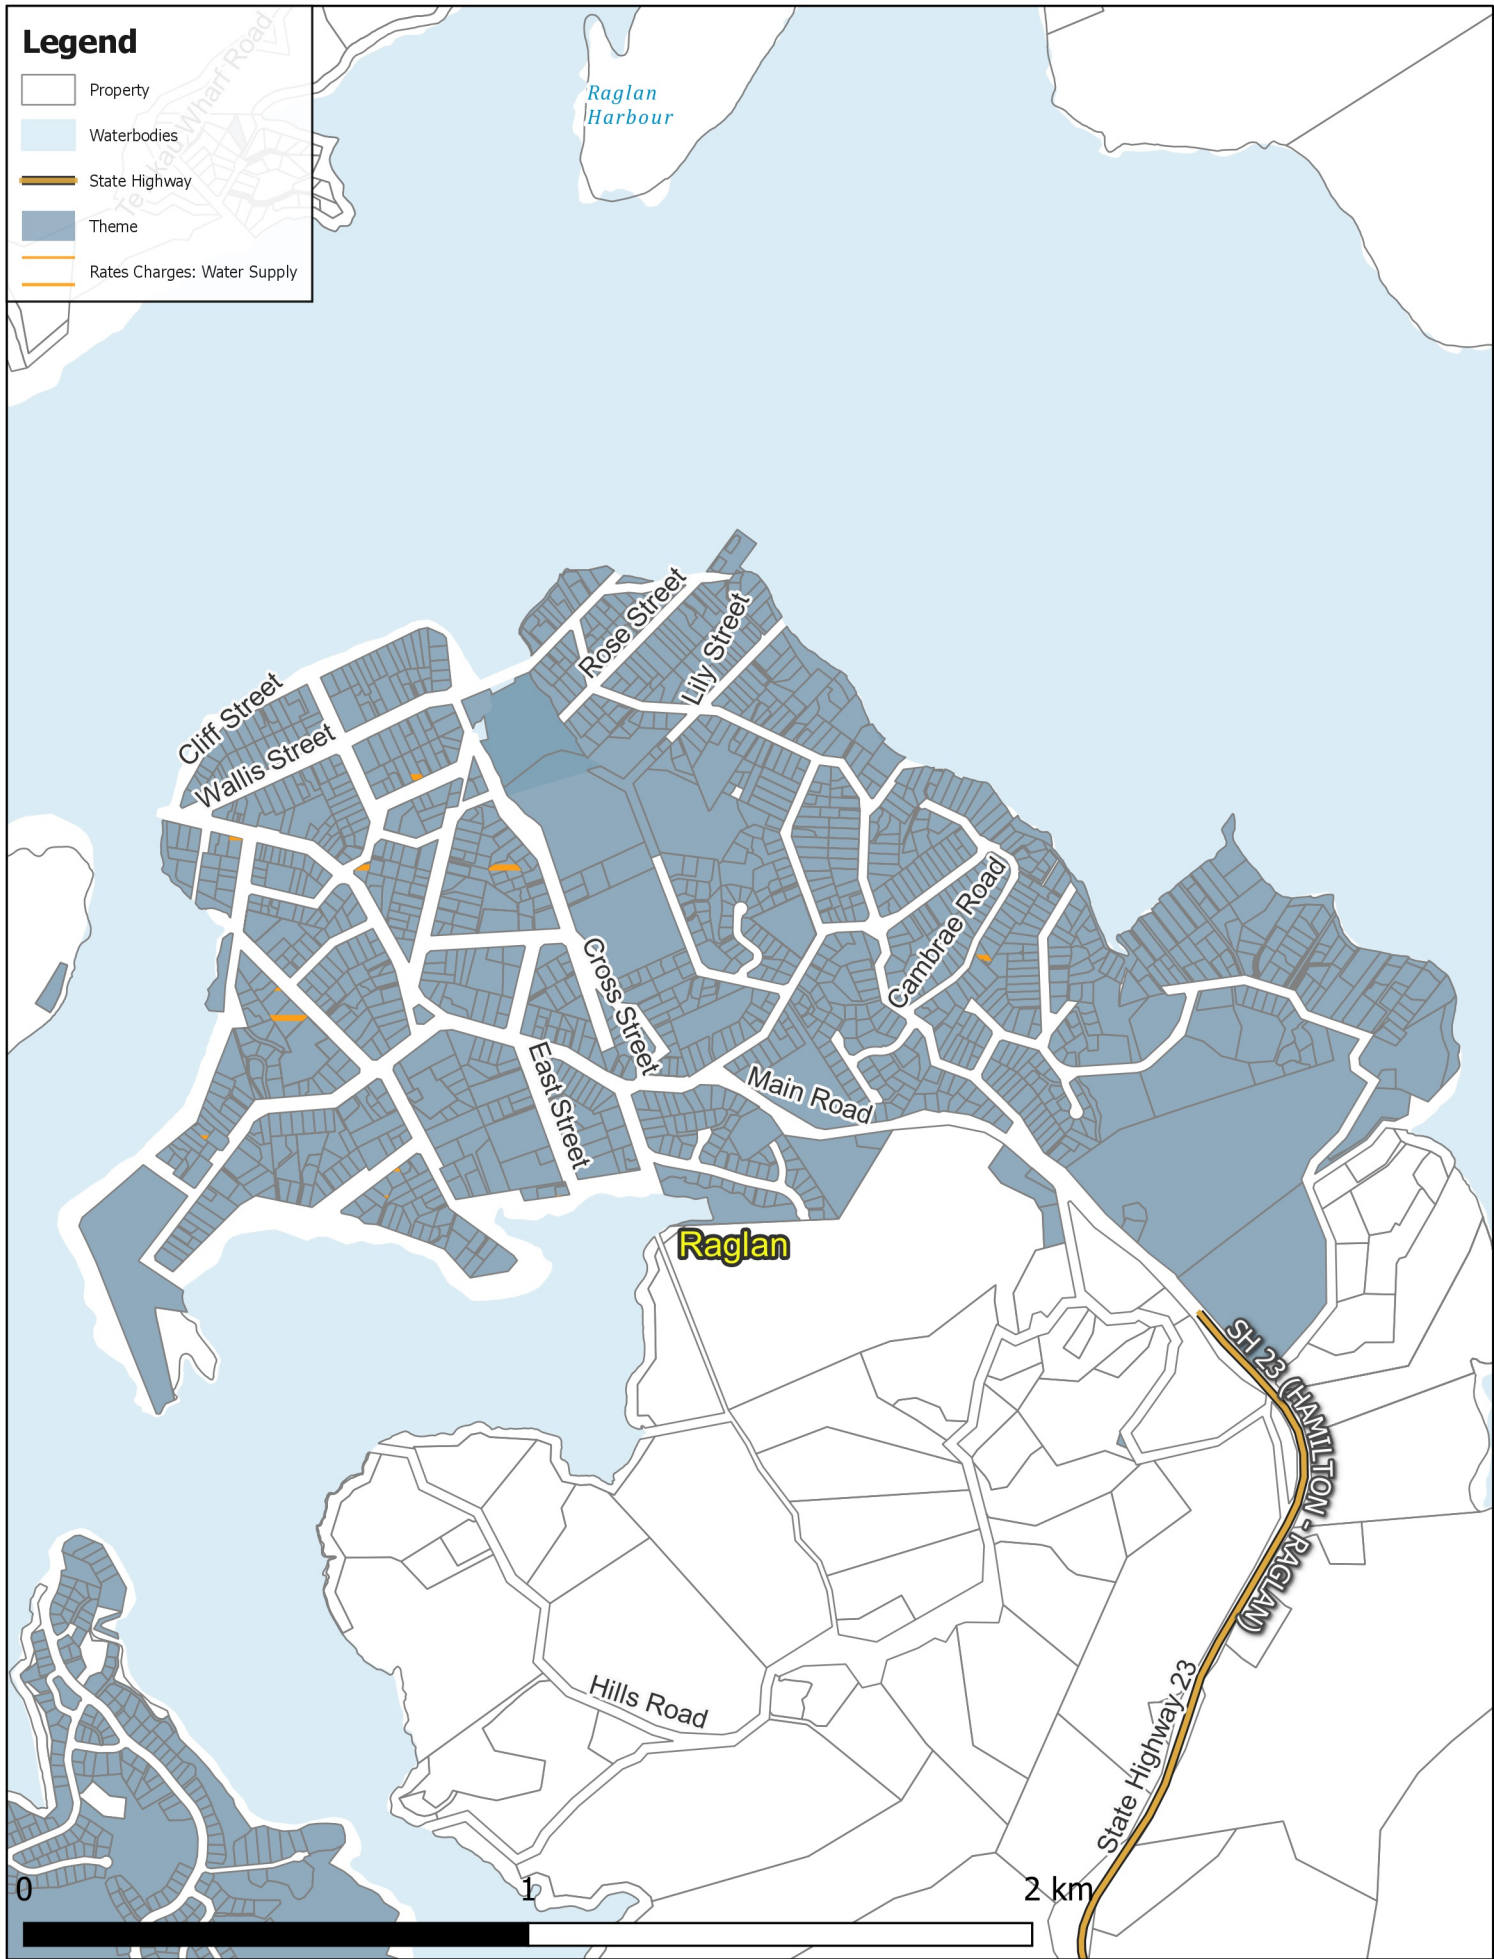

Legend

- Property
- Waterbodies
- State Highway
- Theme
- Rates Charges: Water Supply

WATER SUPPLY: Raglan Water Urban

Business Intelligence
Created By: Admin
Created For: Rates
Date Created:
2022-04-11
Projection: NZTM
GD2000
Ref: Rating Themes

Copyright © Waikato
District Council
Cadastre Boundaries
LINZ CC-BY
Stats NZ CC-BY