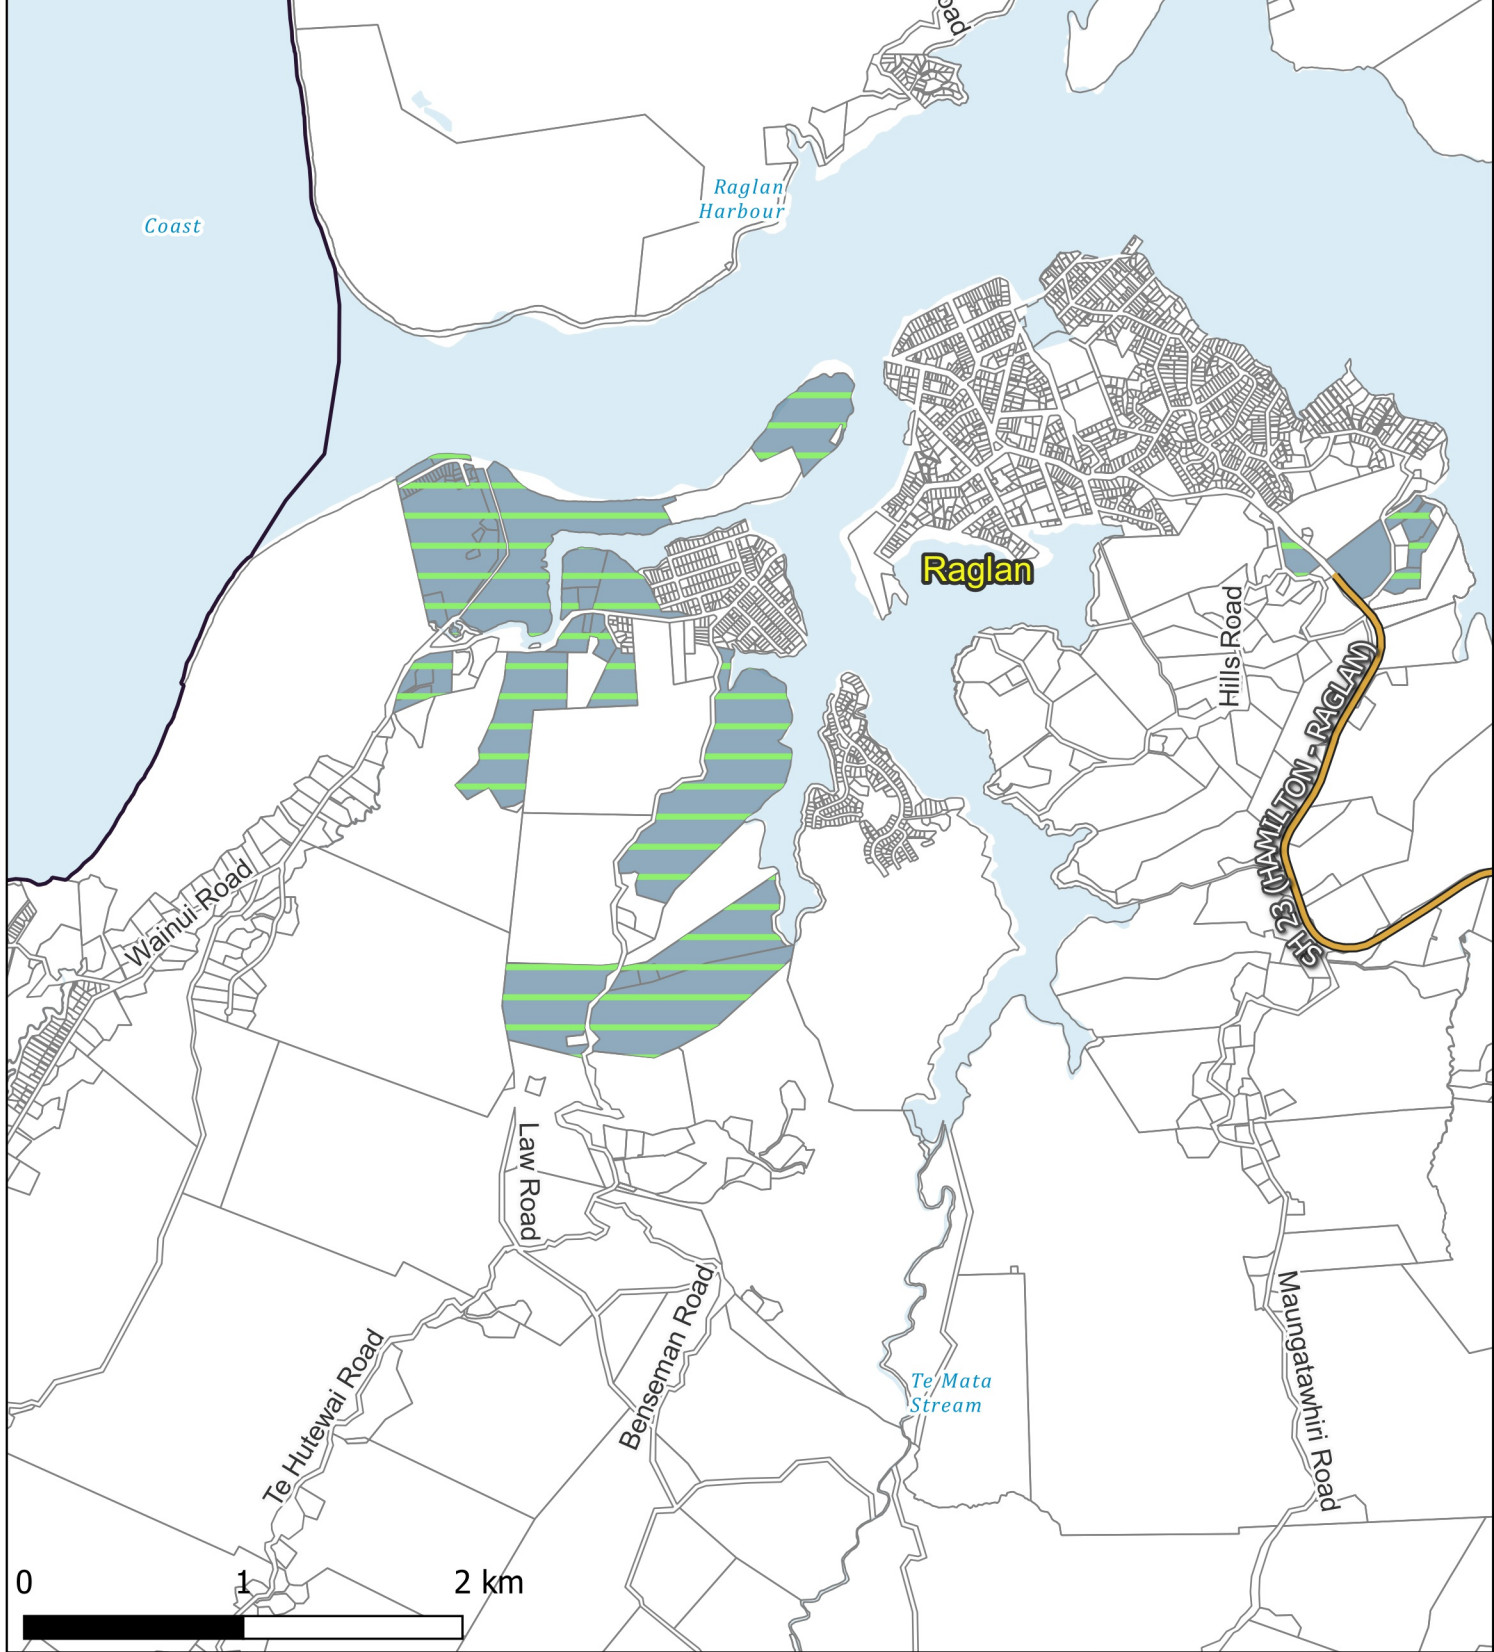

# Legend

- Property
- Waterbodies
- State Highway
- Theme
- Rates charges: Water Supply

## WATER SUPPLY: Raglan Water Rural Connected

Business Intelligence  
Created By: Admin  
Created For: Rates  
Date Created:  
2022-04-11  
Projection: NZTM  
GD2000  
Ref: Rating Themes

Copyright @ Waikato  
District Council  
Cadastre Boundaries  
LINZ CC-BY  
Stats NZ CC-BY