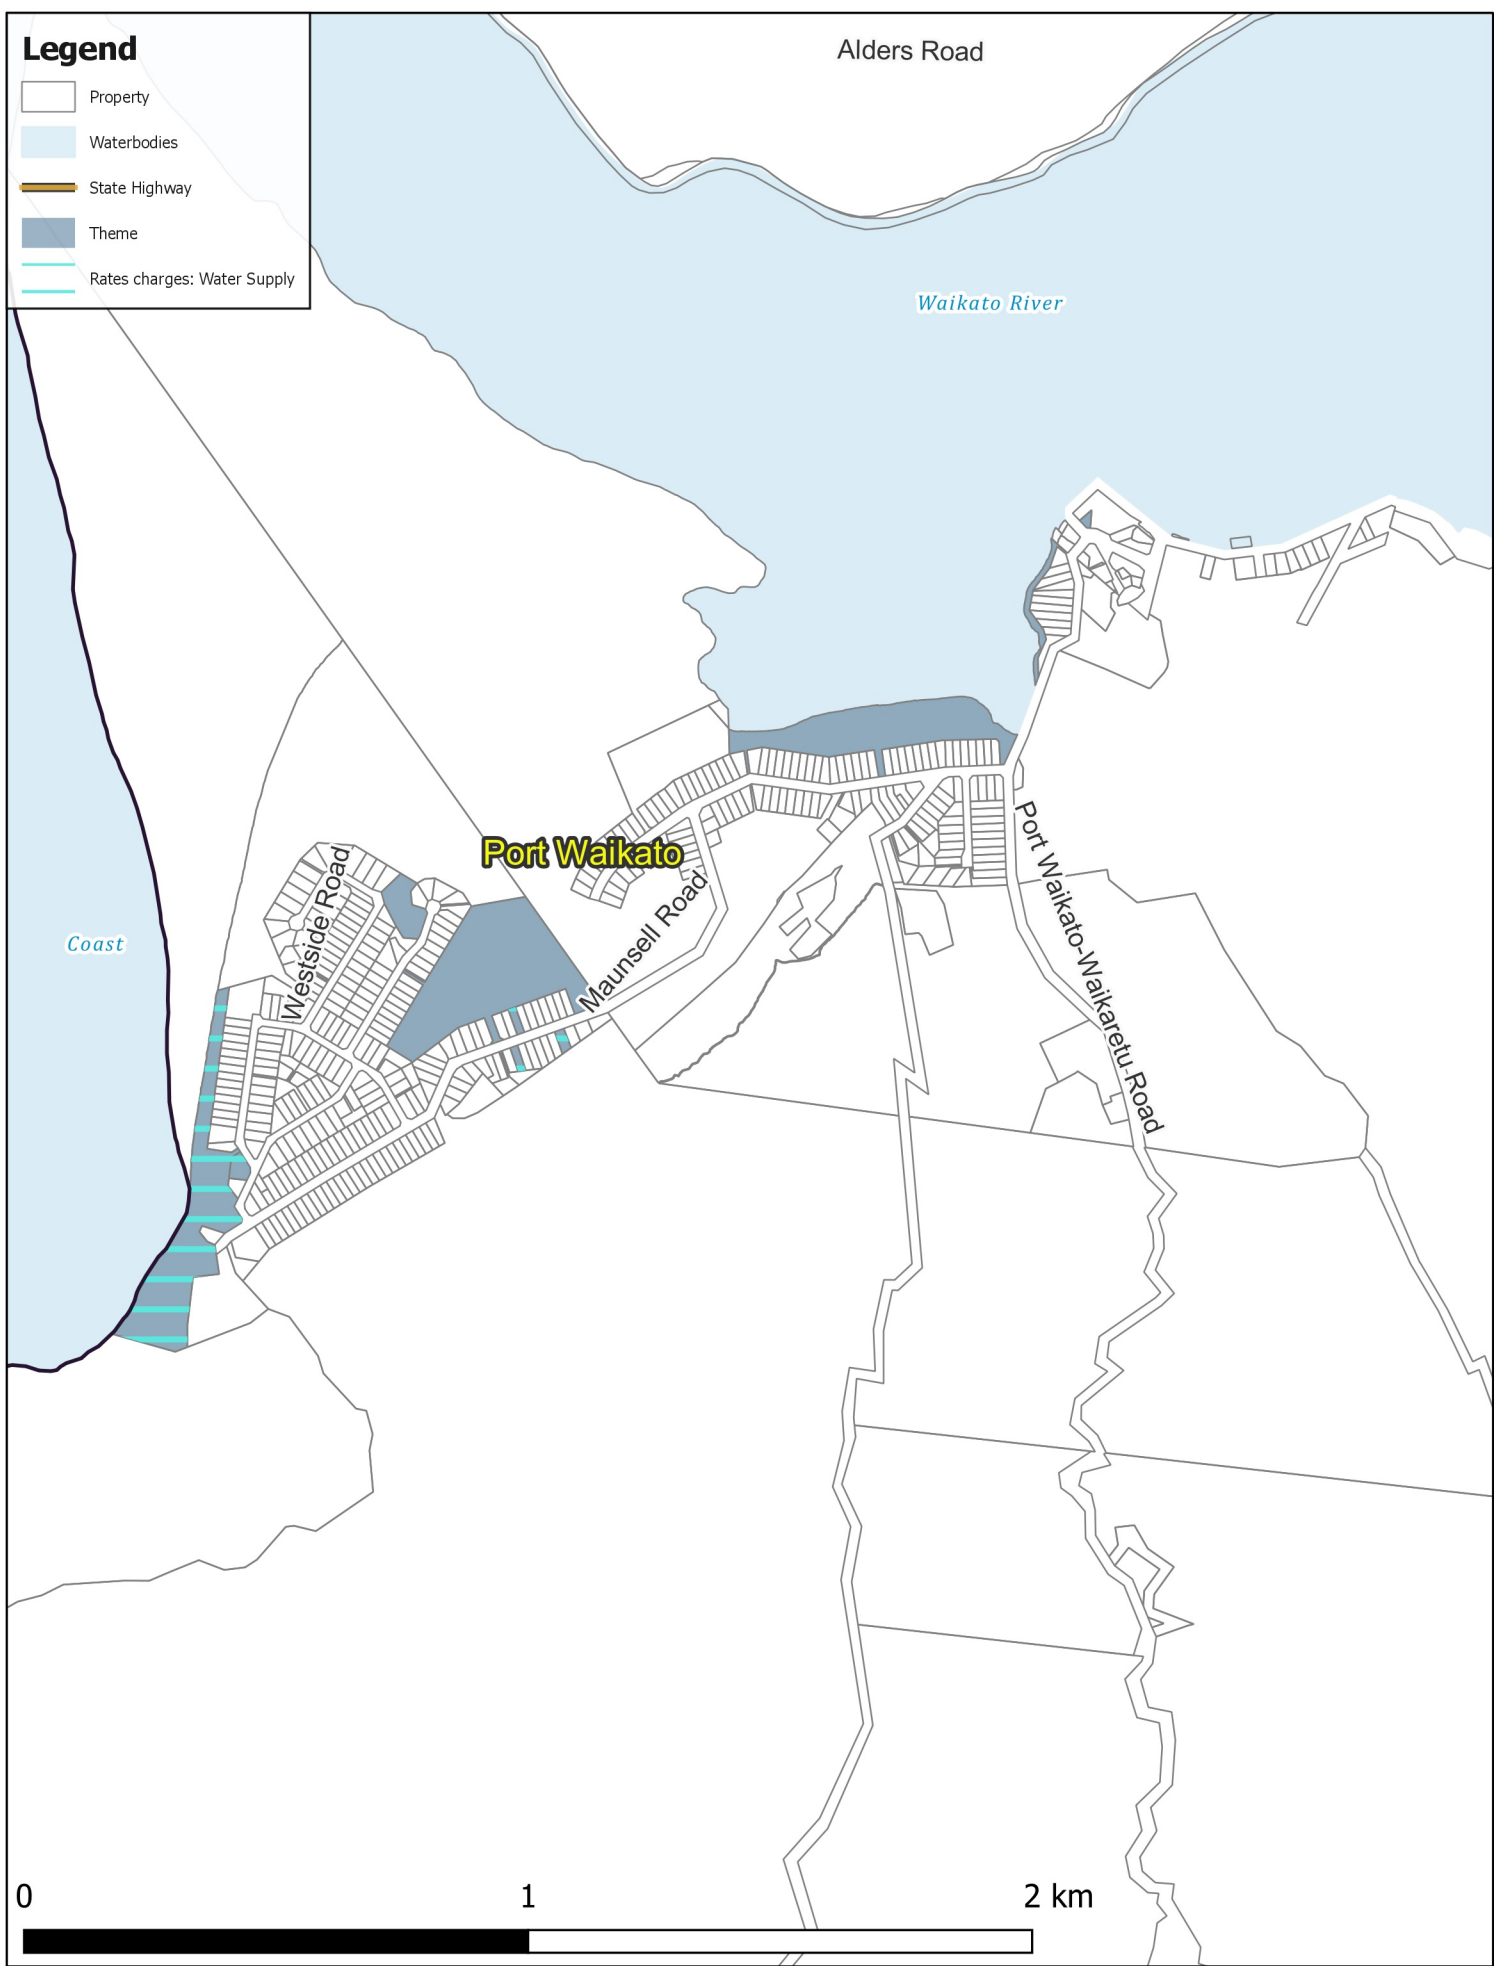

Legend

- Property
- Waterbodies
- State Highway
- Theme
- Rates charges: Water Supply

WATER SUPPLY: North Waikato Urban Water

Business Intelligence
Created By: Admin
Created For: Rates
Date Created:
2022-04-11
Projection: NZTM
GD2000
Ref: Rating Themes

Copyright @ Waikato District Council
Cadastre Boundaries
LINZ CC-BY
Stats NZ CC-BY