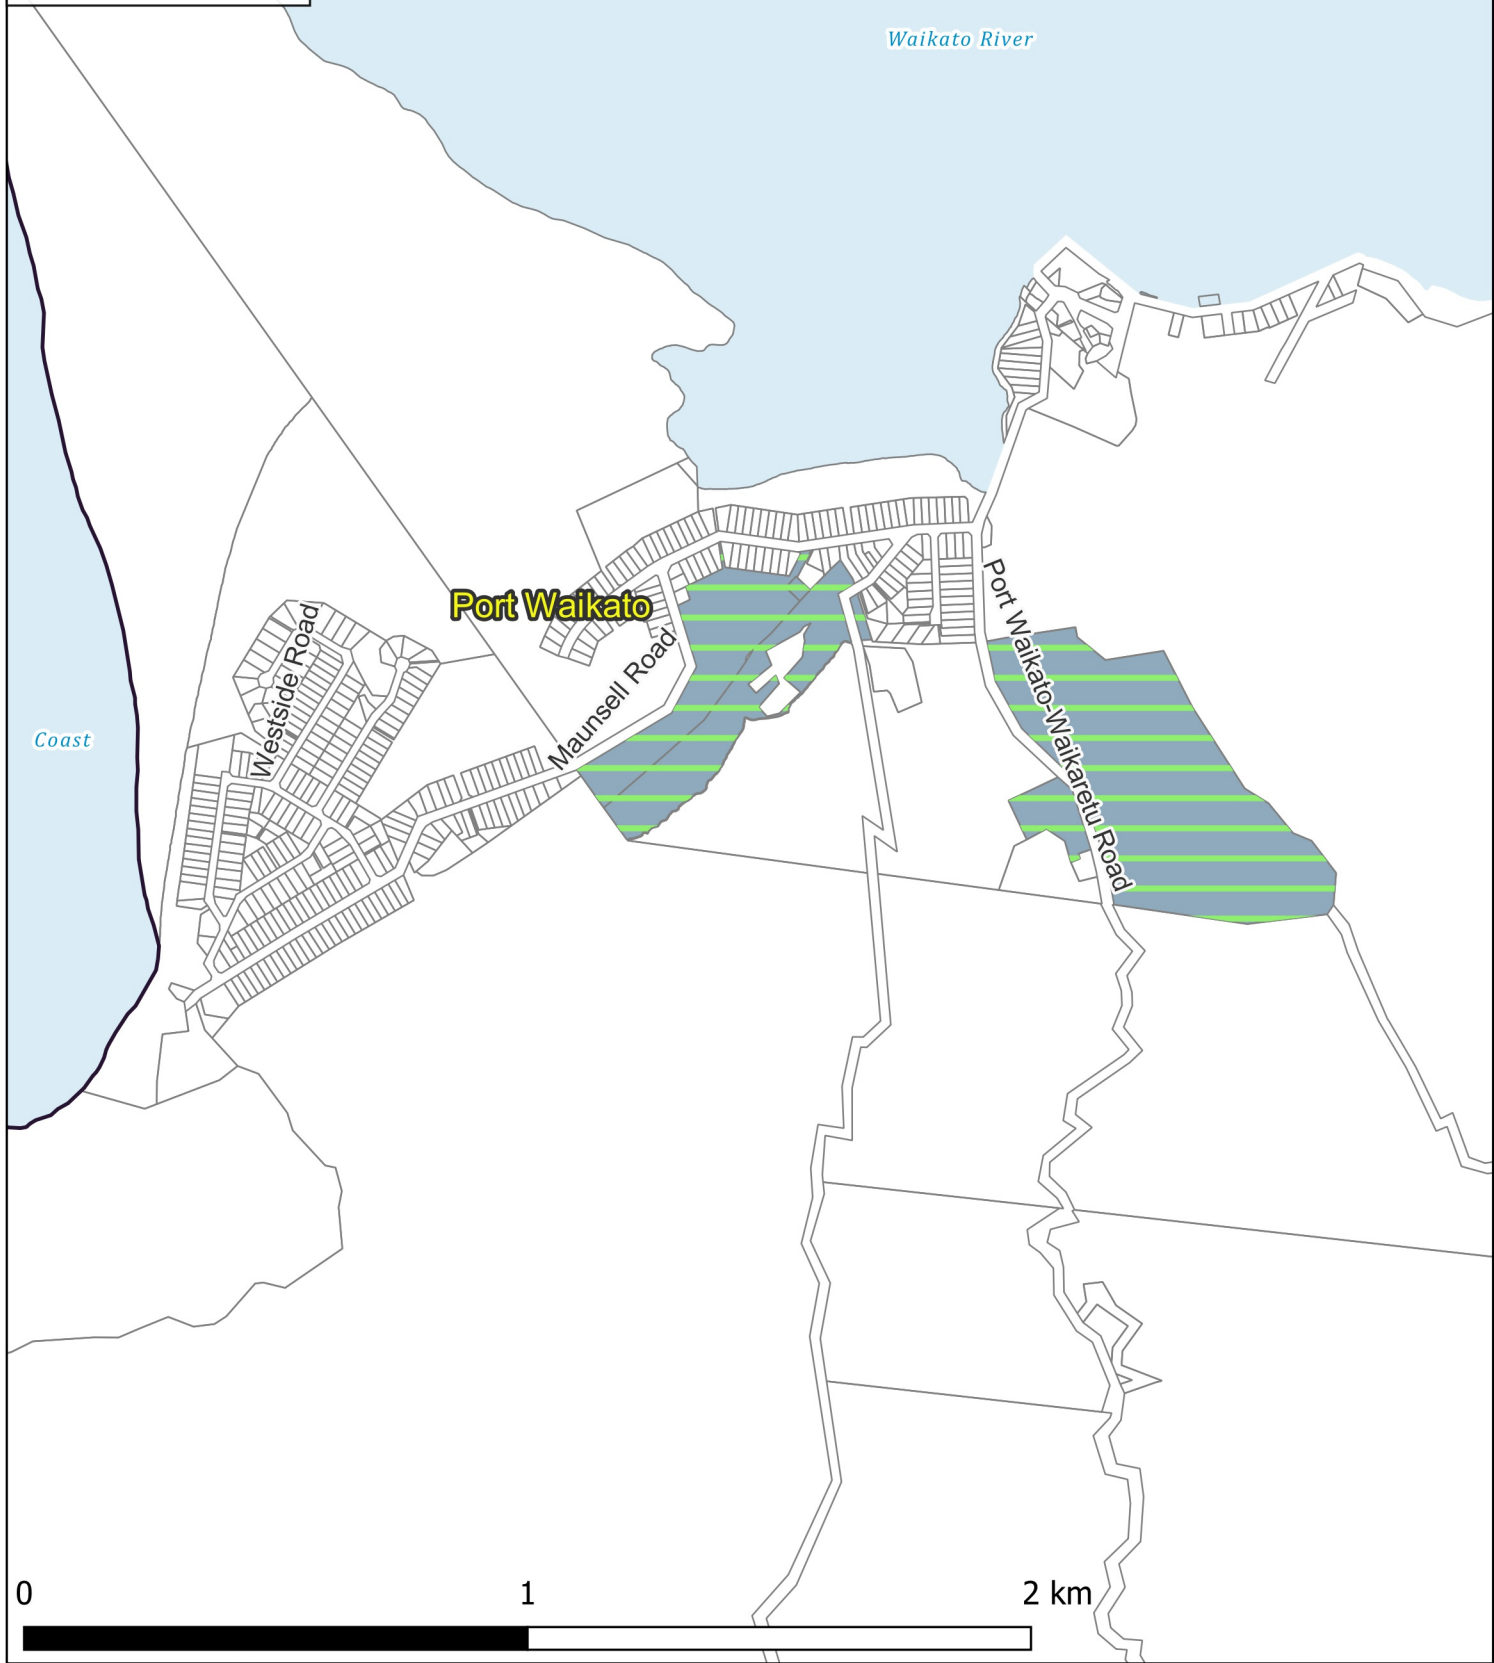

Legend

- Property
- Waterbodies
- State Highway
- Theme
- Rates charges: Water Supply

WATER SUPPLY: North Waikato Rural Water

Business Intelligence
Created By: Admin
Created For: Rates
Date Created:
2022-04-11
Projection: NZTM
GD2000
Ref: Rating Themes

Copyright @ Waikato District Council
Cadastre Boundaries
LINZ CC-BY
Stats NZ CC-BY