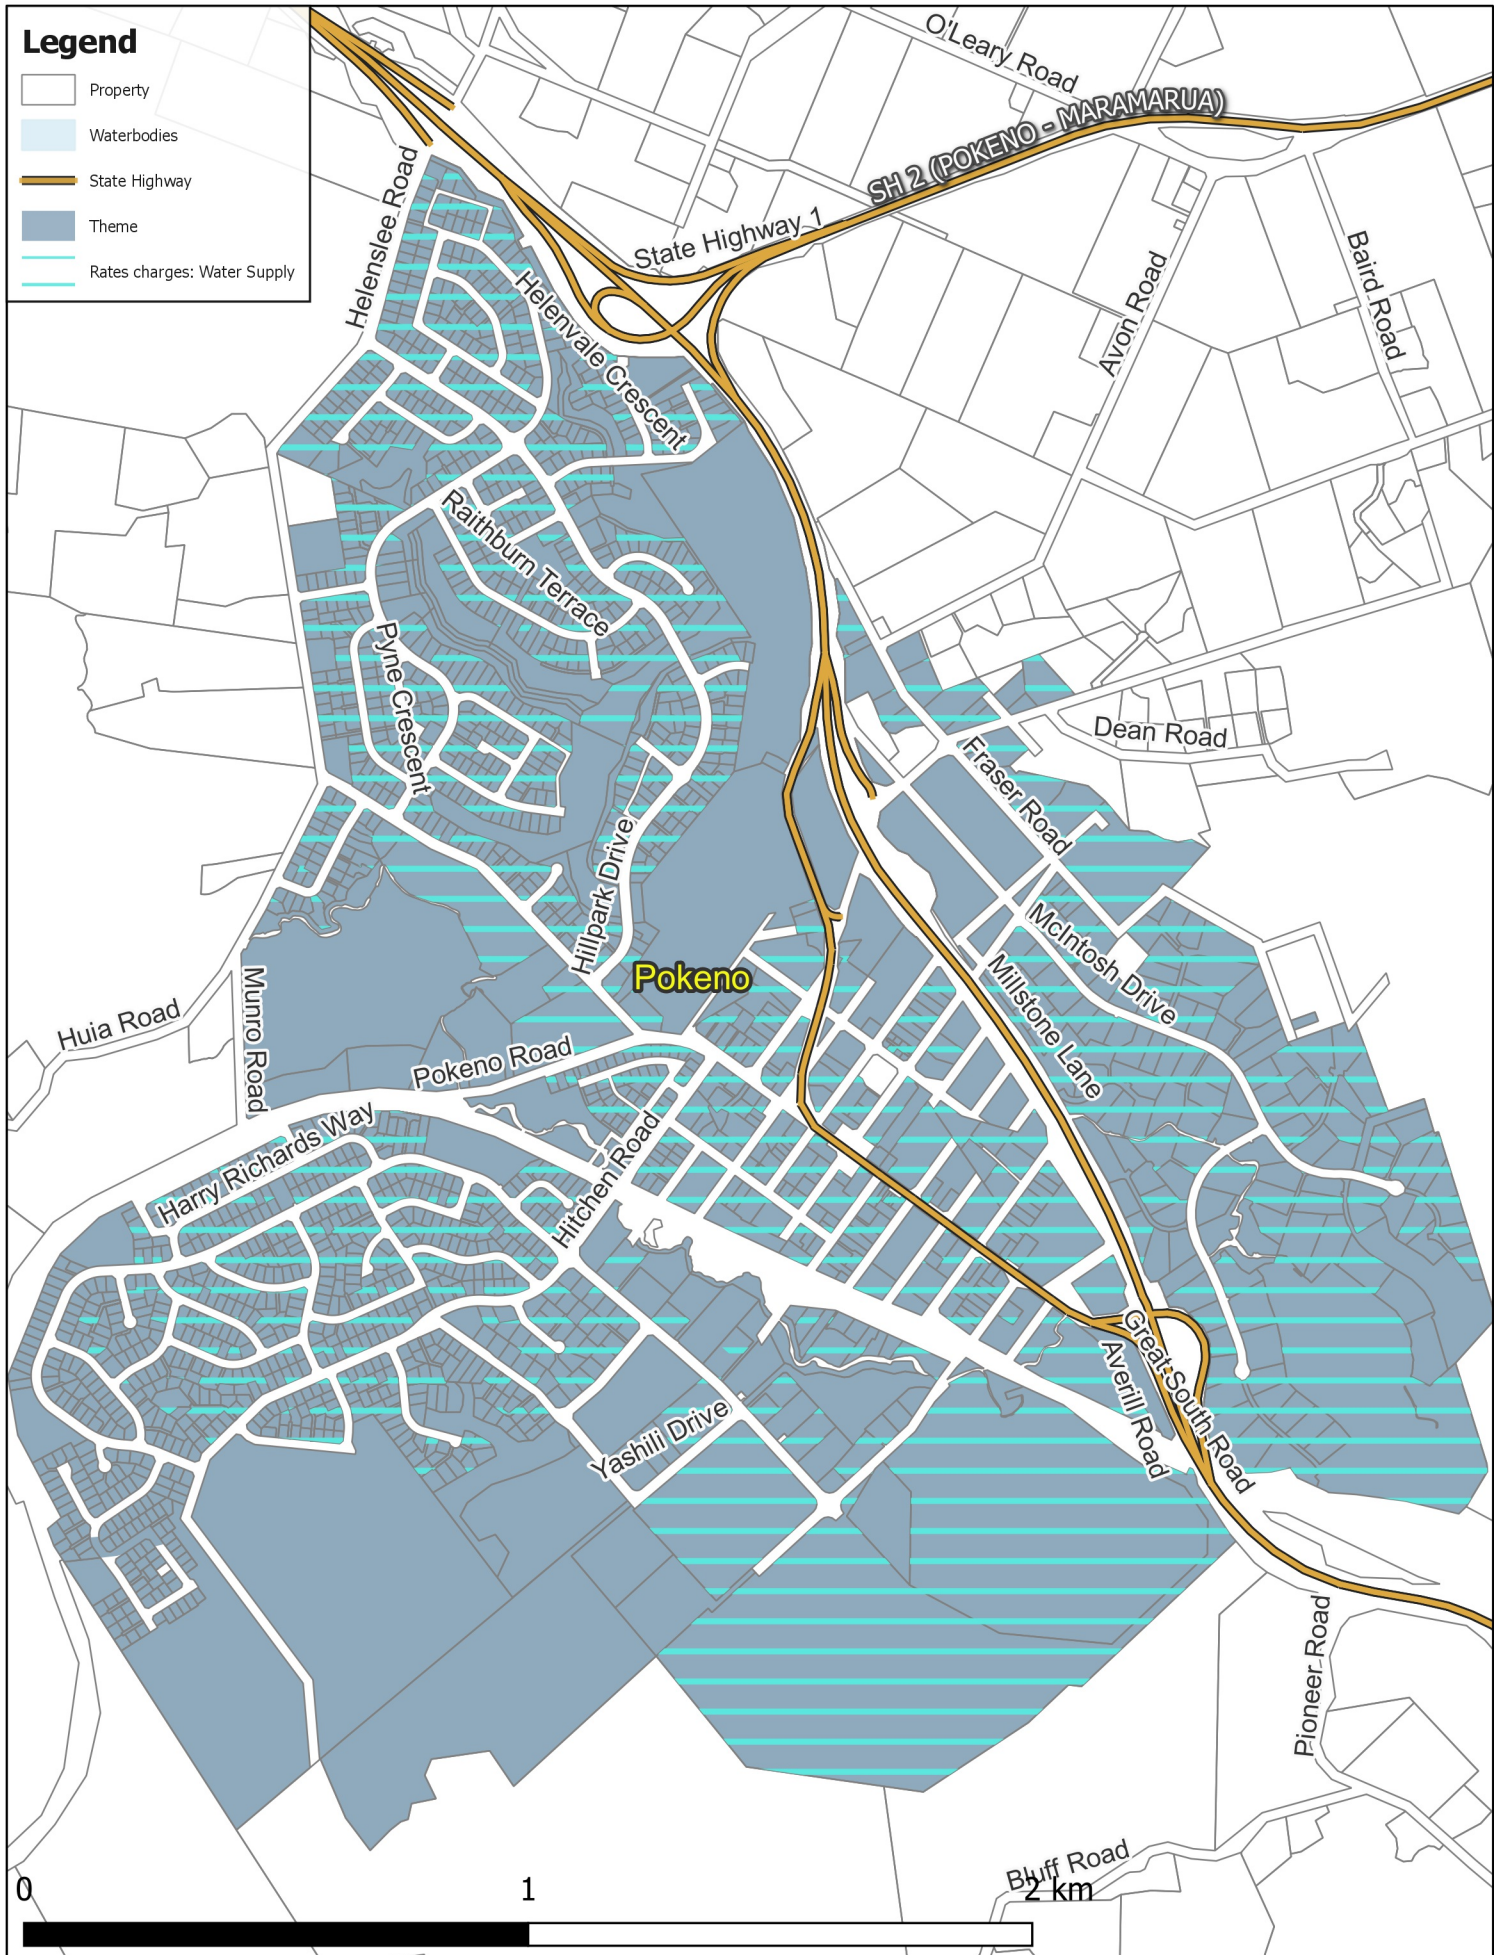

Legend

- Property
- Waterbodies
- State Highway
- Theme
- Rates charges: Water Supply

WATER SUPPLY: North Waikato Urban Water

Business Intelligence
Created By: Admin
Created For: Rates
Date Created:
2022-04-11
Projection: NZTM
GD2000
Ref: Rating Themes

Copyright © Waikato
District Council
Cadastre Boundaries
LINZ CC-BY
Stats NZ CC-BY