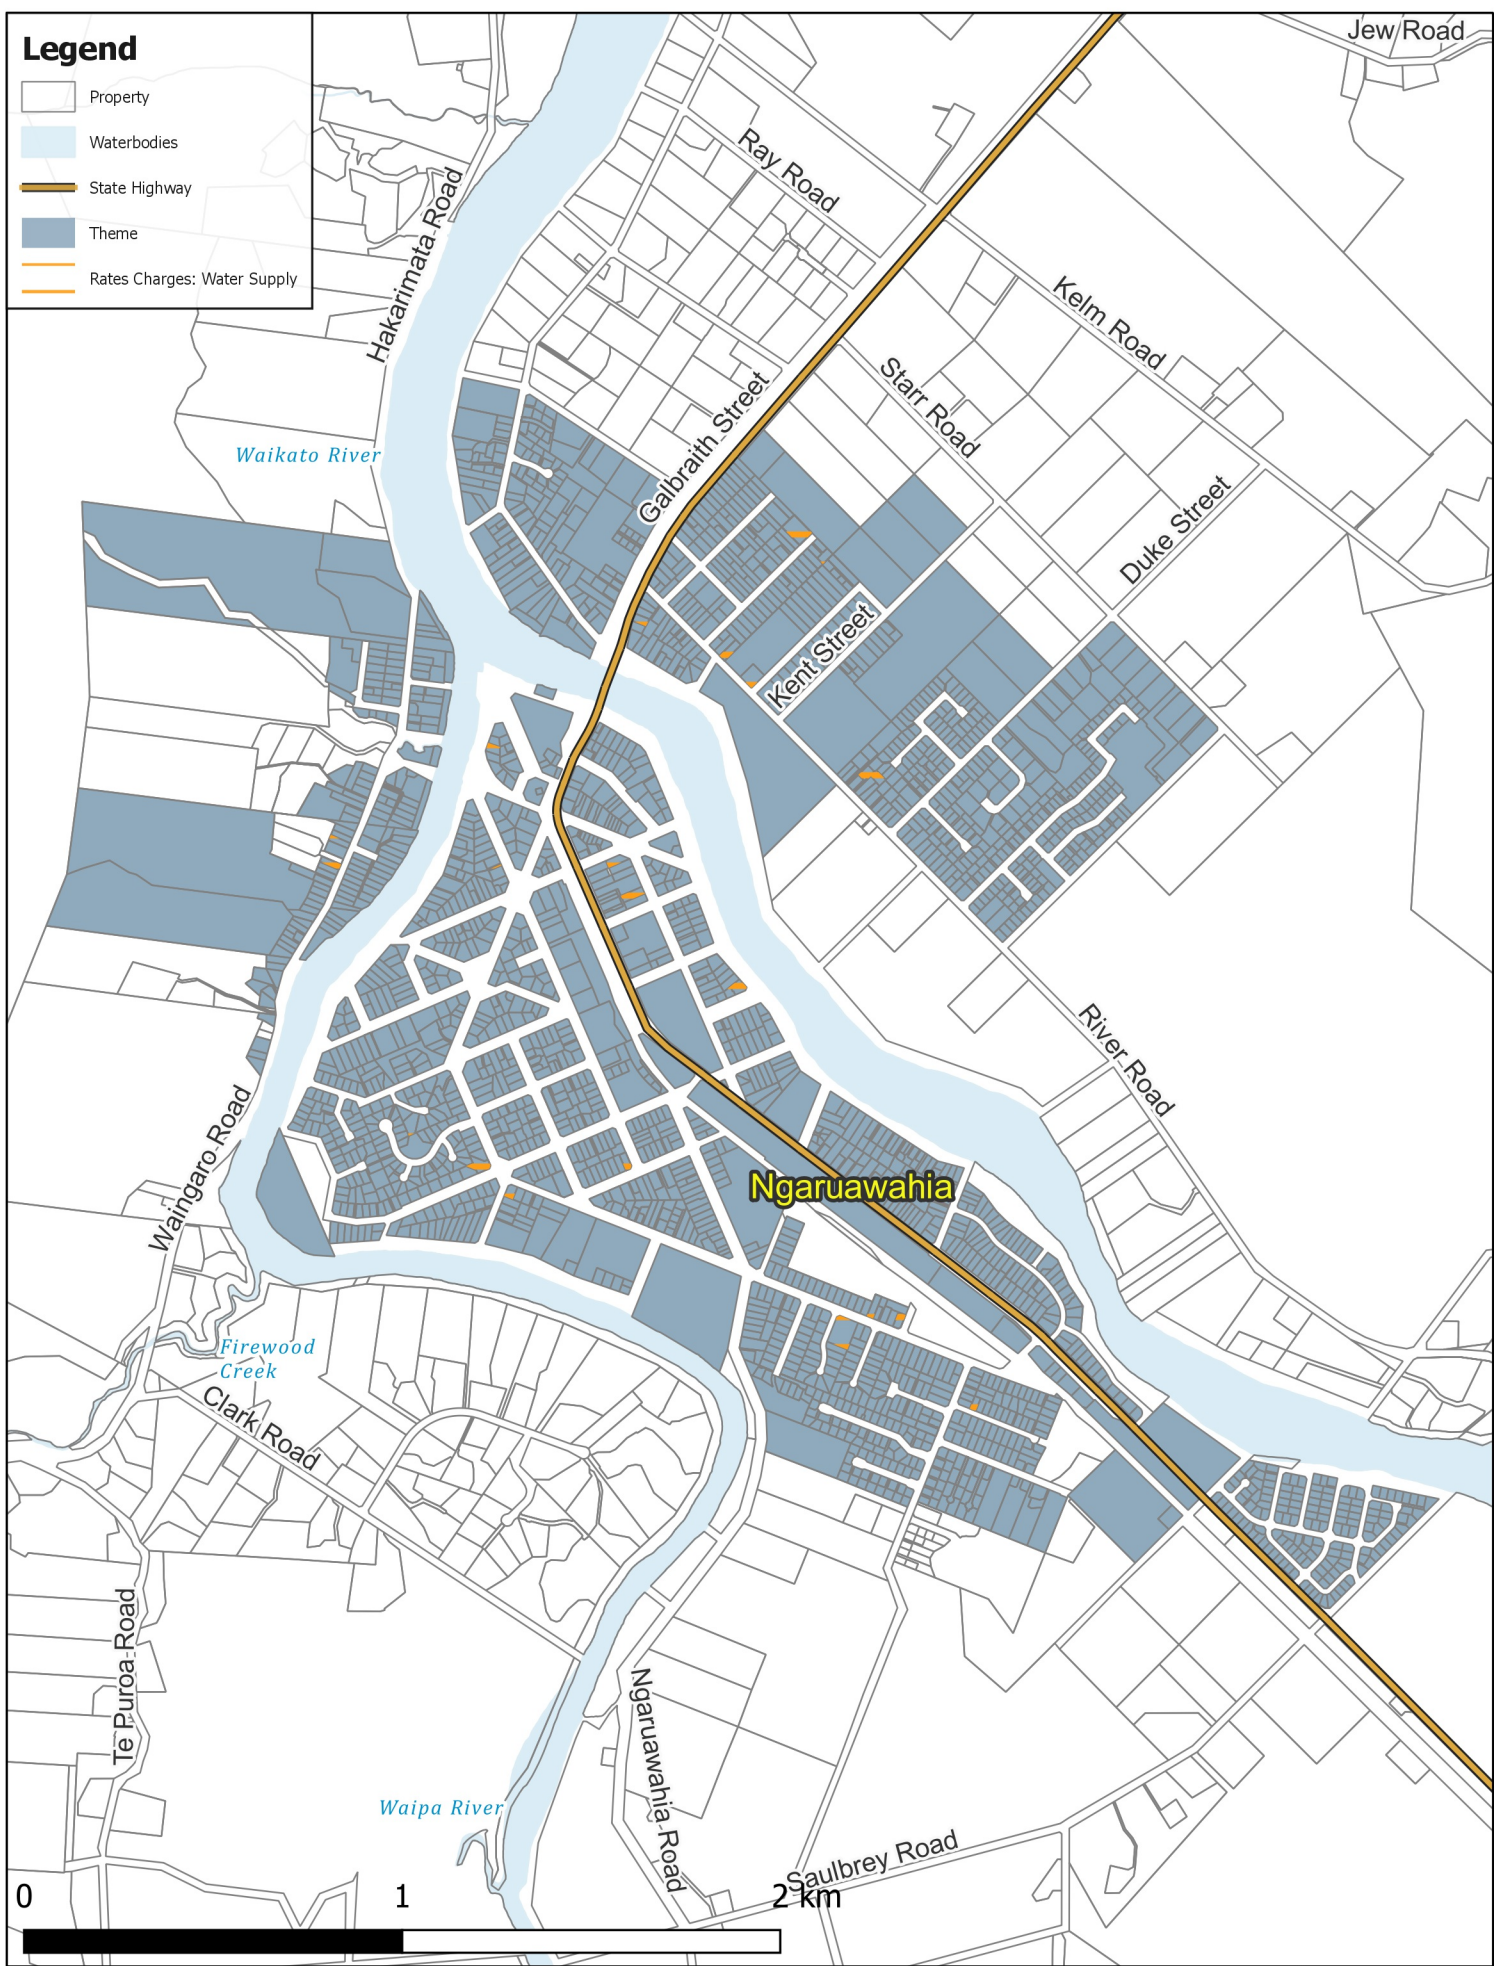

**Legend**

-  Property
-  Waterbodies
-  State Highway
-  Theme
-  Rates Charges: Water Supply

**WATER SUPPLY:  
Ngaruawahia Water Urban**

Business Intelligence  
 Created By: Admin  
 Created For: Rates  
 Date Created:  
 2022-04-11  
 Projection: NZTM  
 GD2000  
 Ref: Rating Themes

Copyright @ Waikato  
 District Council  
 Cadastre Boundaries  
 LINZ CC-BY  
 Stats NZ CC-BY