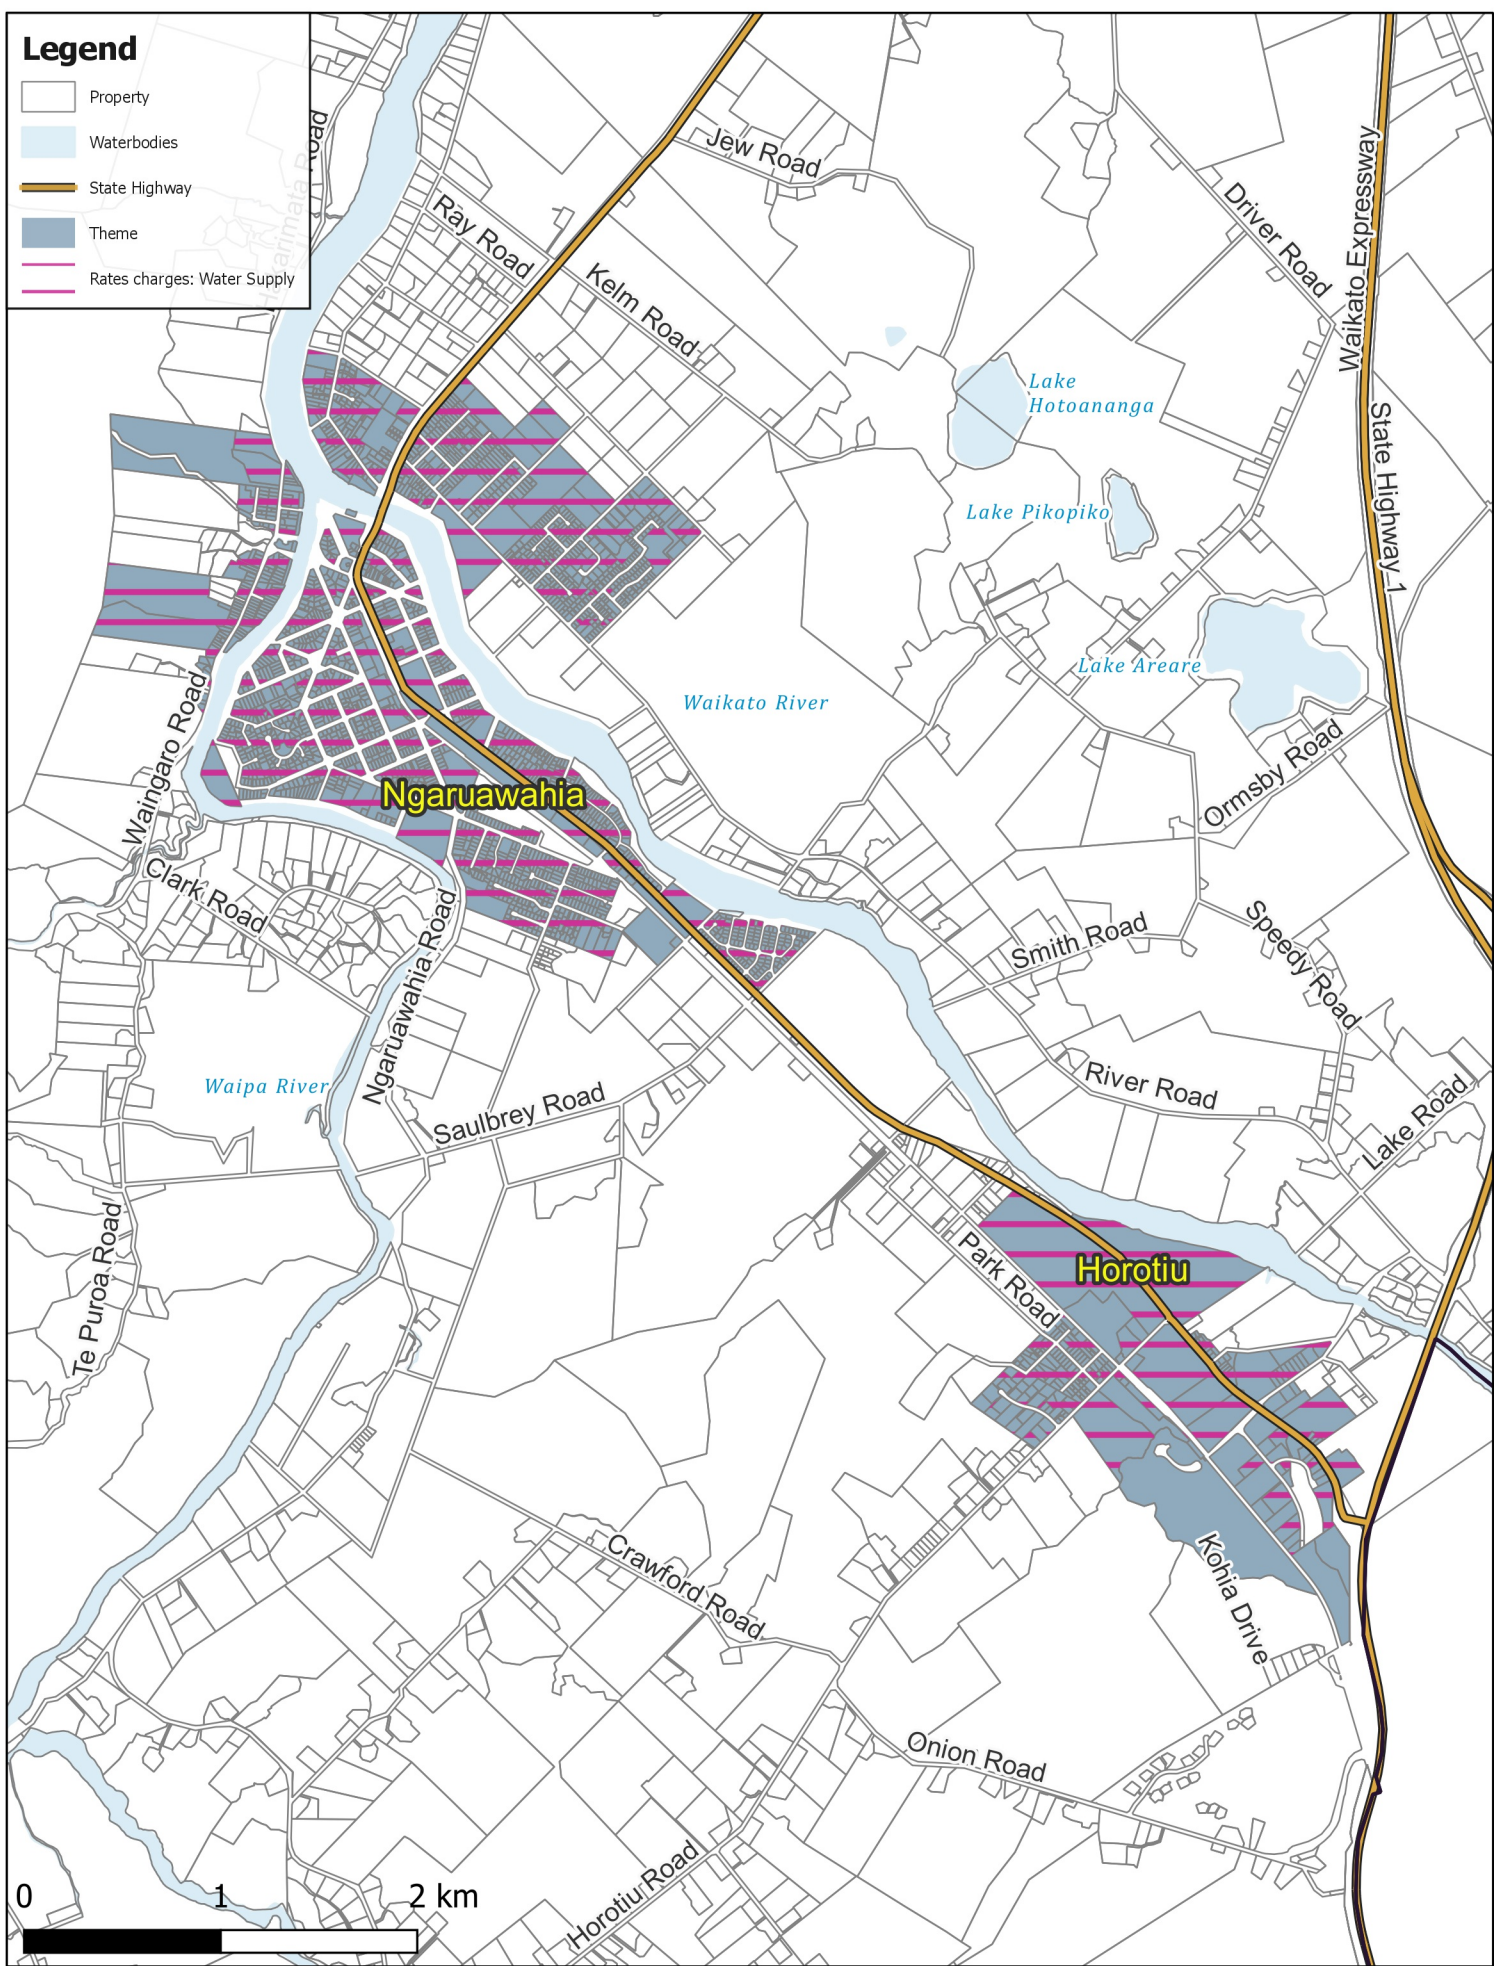

Legend

- Property
- Waterbodies
- State Highway
- Theme
- Rates charges: Water Supply

WATER SUPPLY: Ngaruawahia Water Urban

Business Intelligence
Created By: Admin
Created For: Rates
Date Created:
2022-04-11
Projection: NZTM
GD2000
Ref: Rating Themes

Copyright @ Waikato District Council
Cadastre Boundaries
LINZ CC-BY
Stats NZ CC-BY