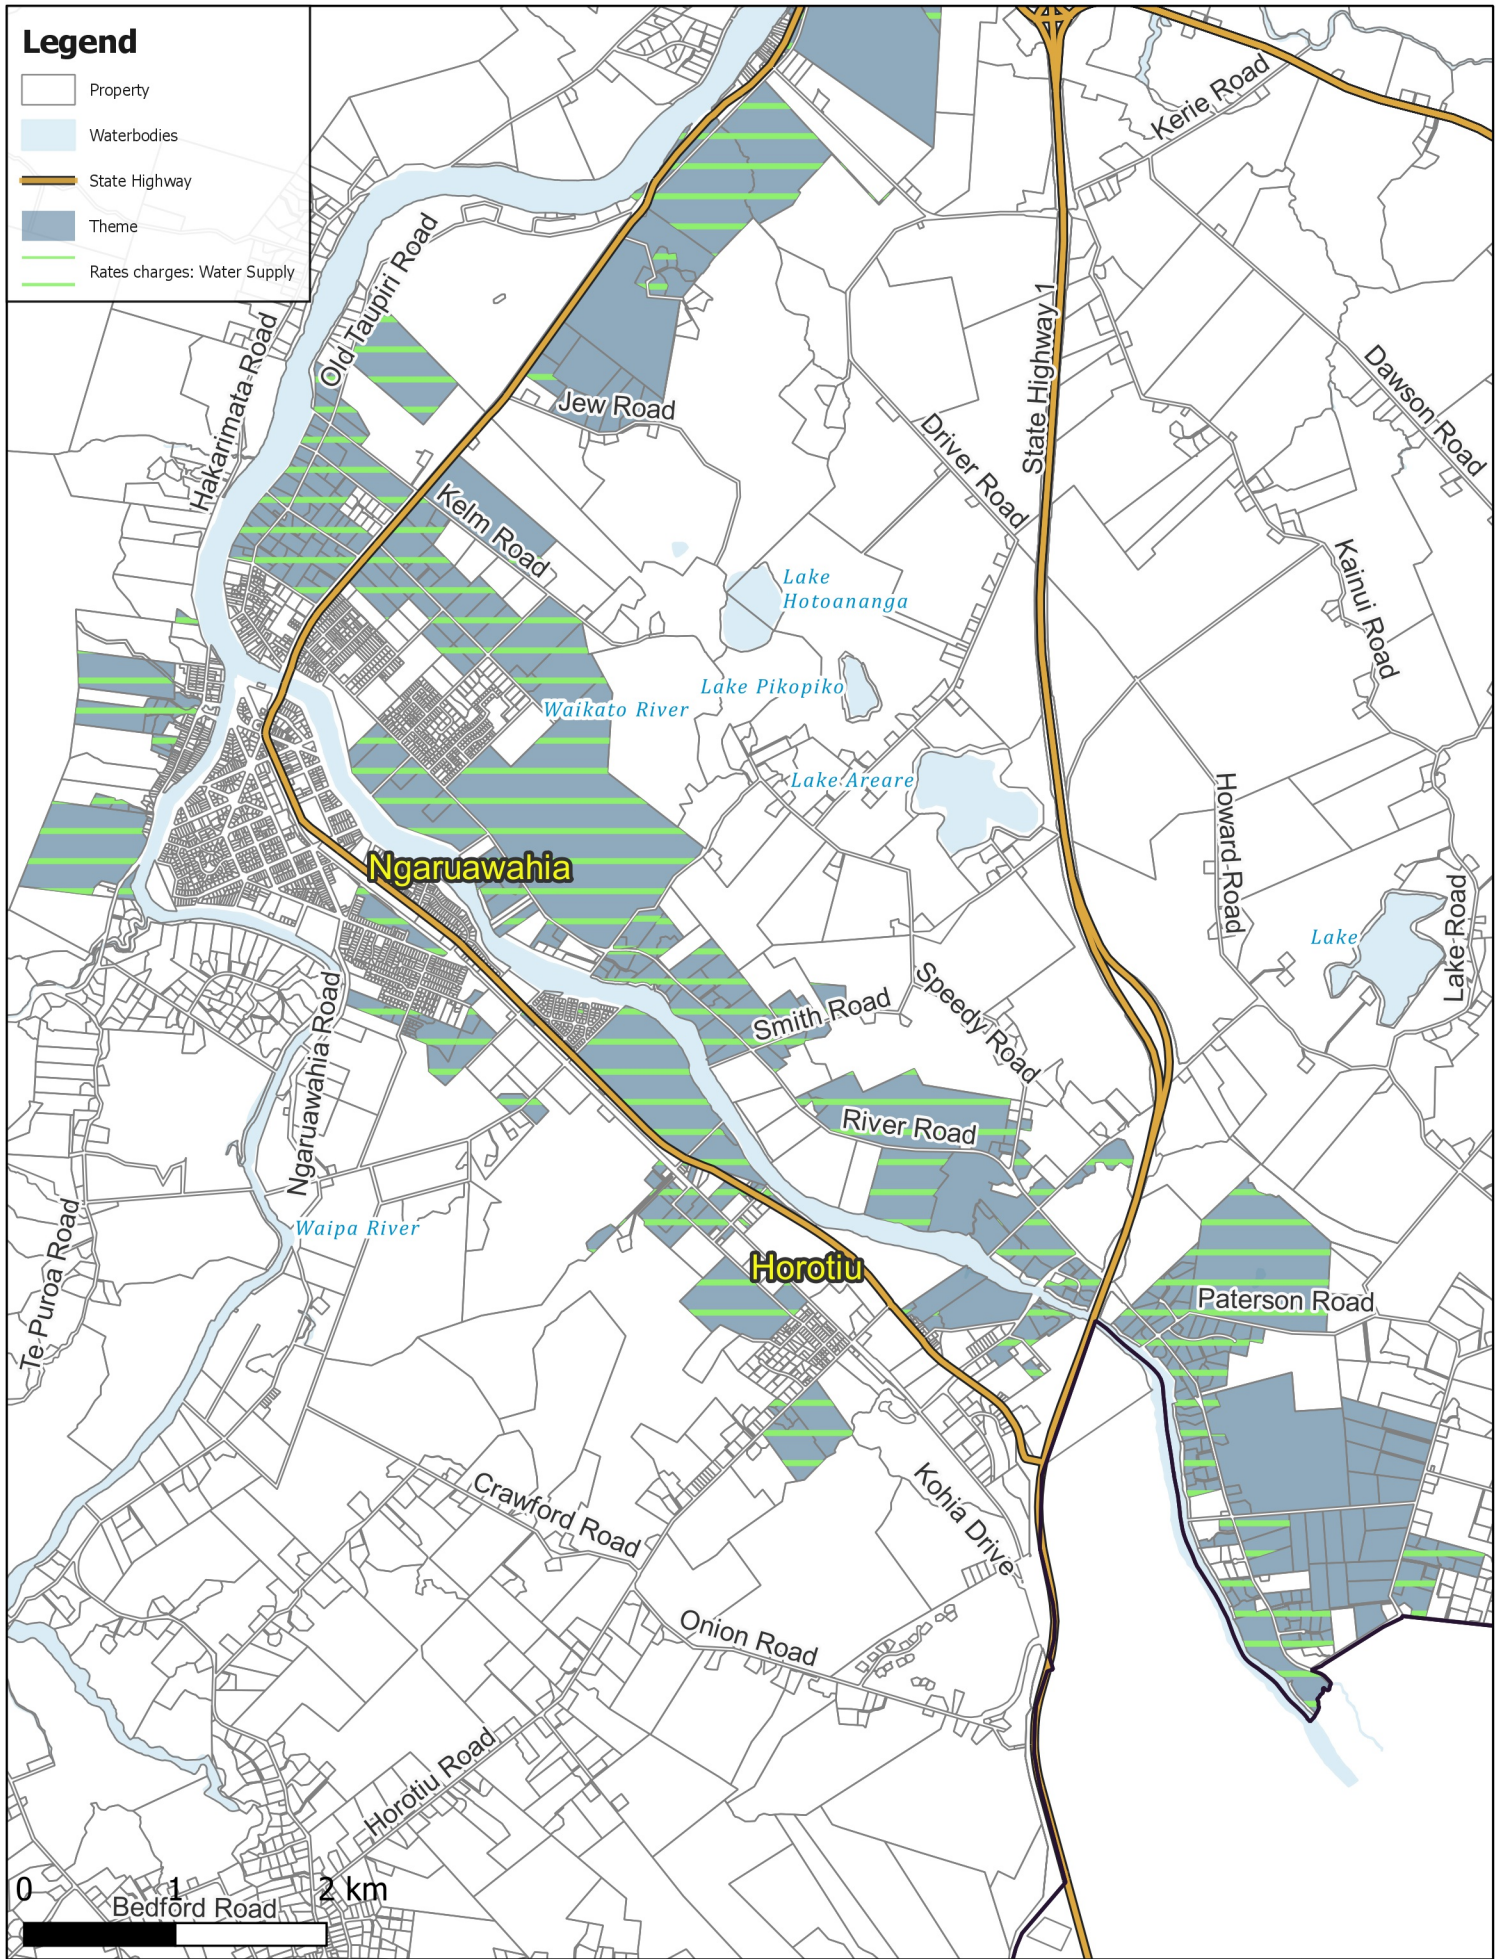

# Legend

- Property
- Waterbodies
- State Highway
- Theme
- Rates charges: Water Supply

## WATER SUPPLY: Ngaruawahia Water Metered Rural

Business Intelligence  
Created By: Admin  
Created For: Rates  
Date Created:  
2022-04-11  
Projection: NZTM  
GD2000  
Ref: Rating Themes

Copyright @ Waikato District Council  
Cadastre Boundaries  
LINZ CC-BY  
Stats NZ CC-BY