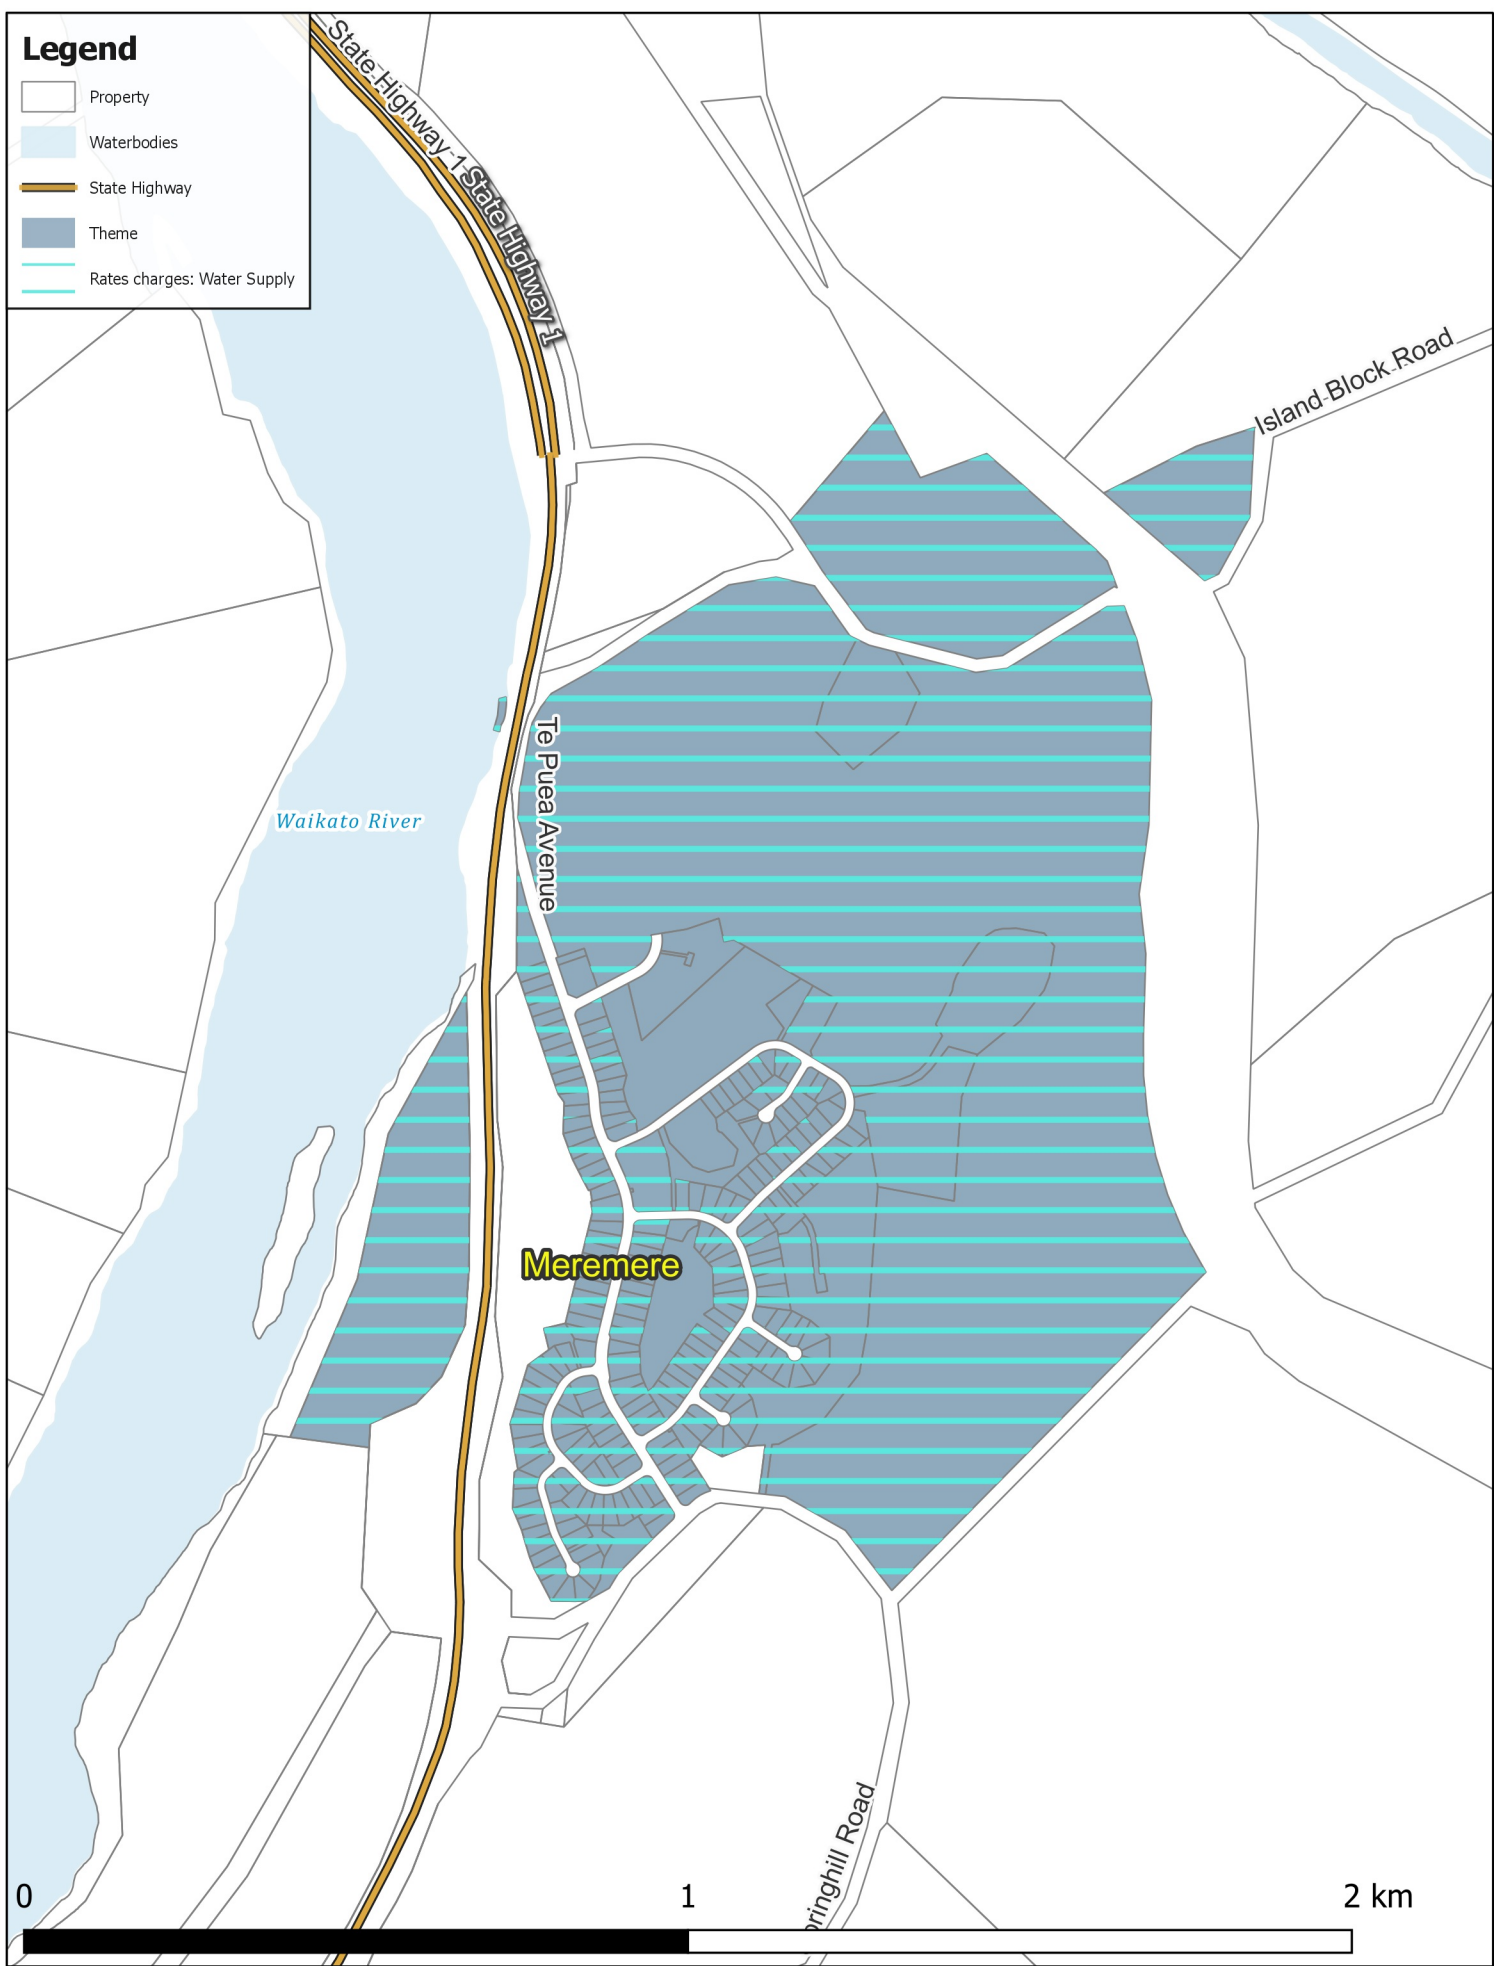

Legend

- Property
- Waterbodies
- State Highway
- Theme
- Rates charges: Water Supply

WATER SUPPLY: Meremere Water

Business Intelligence
Created By: Admin
Created For: Rates
Date Created:
2022-04-11
Projection: NZTM
GD2000
Ref: Rating Themes

Copyright @ Waikato District Council
Cadastre Boundaries
LINZ CC-BY
Stats NZ CC-BY