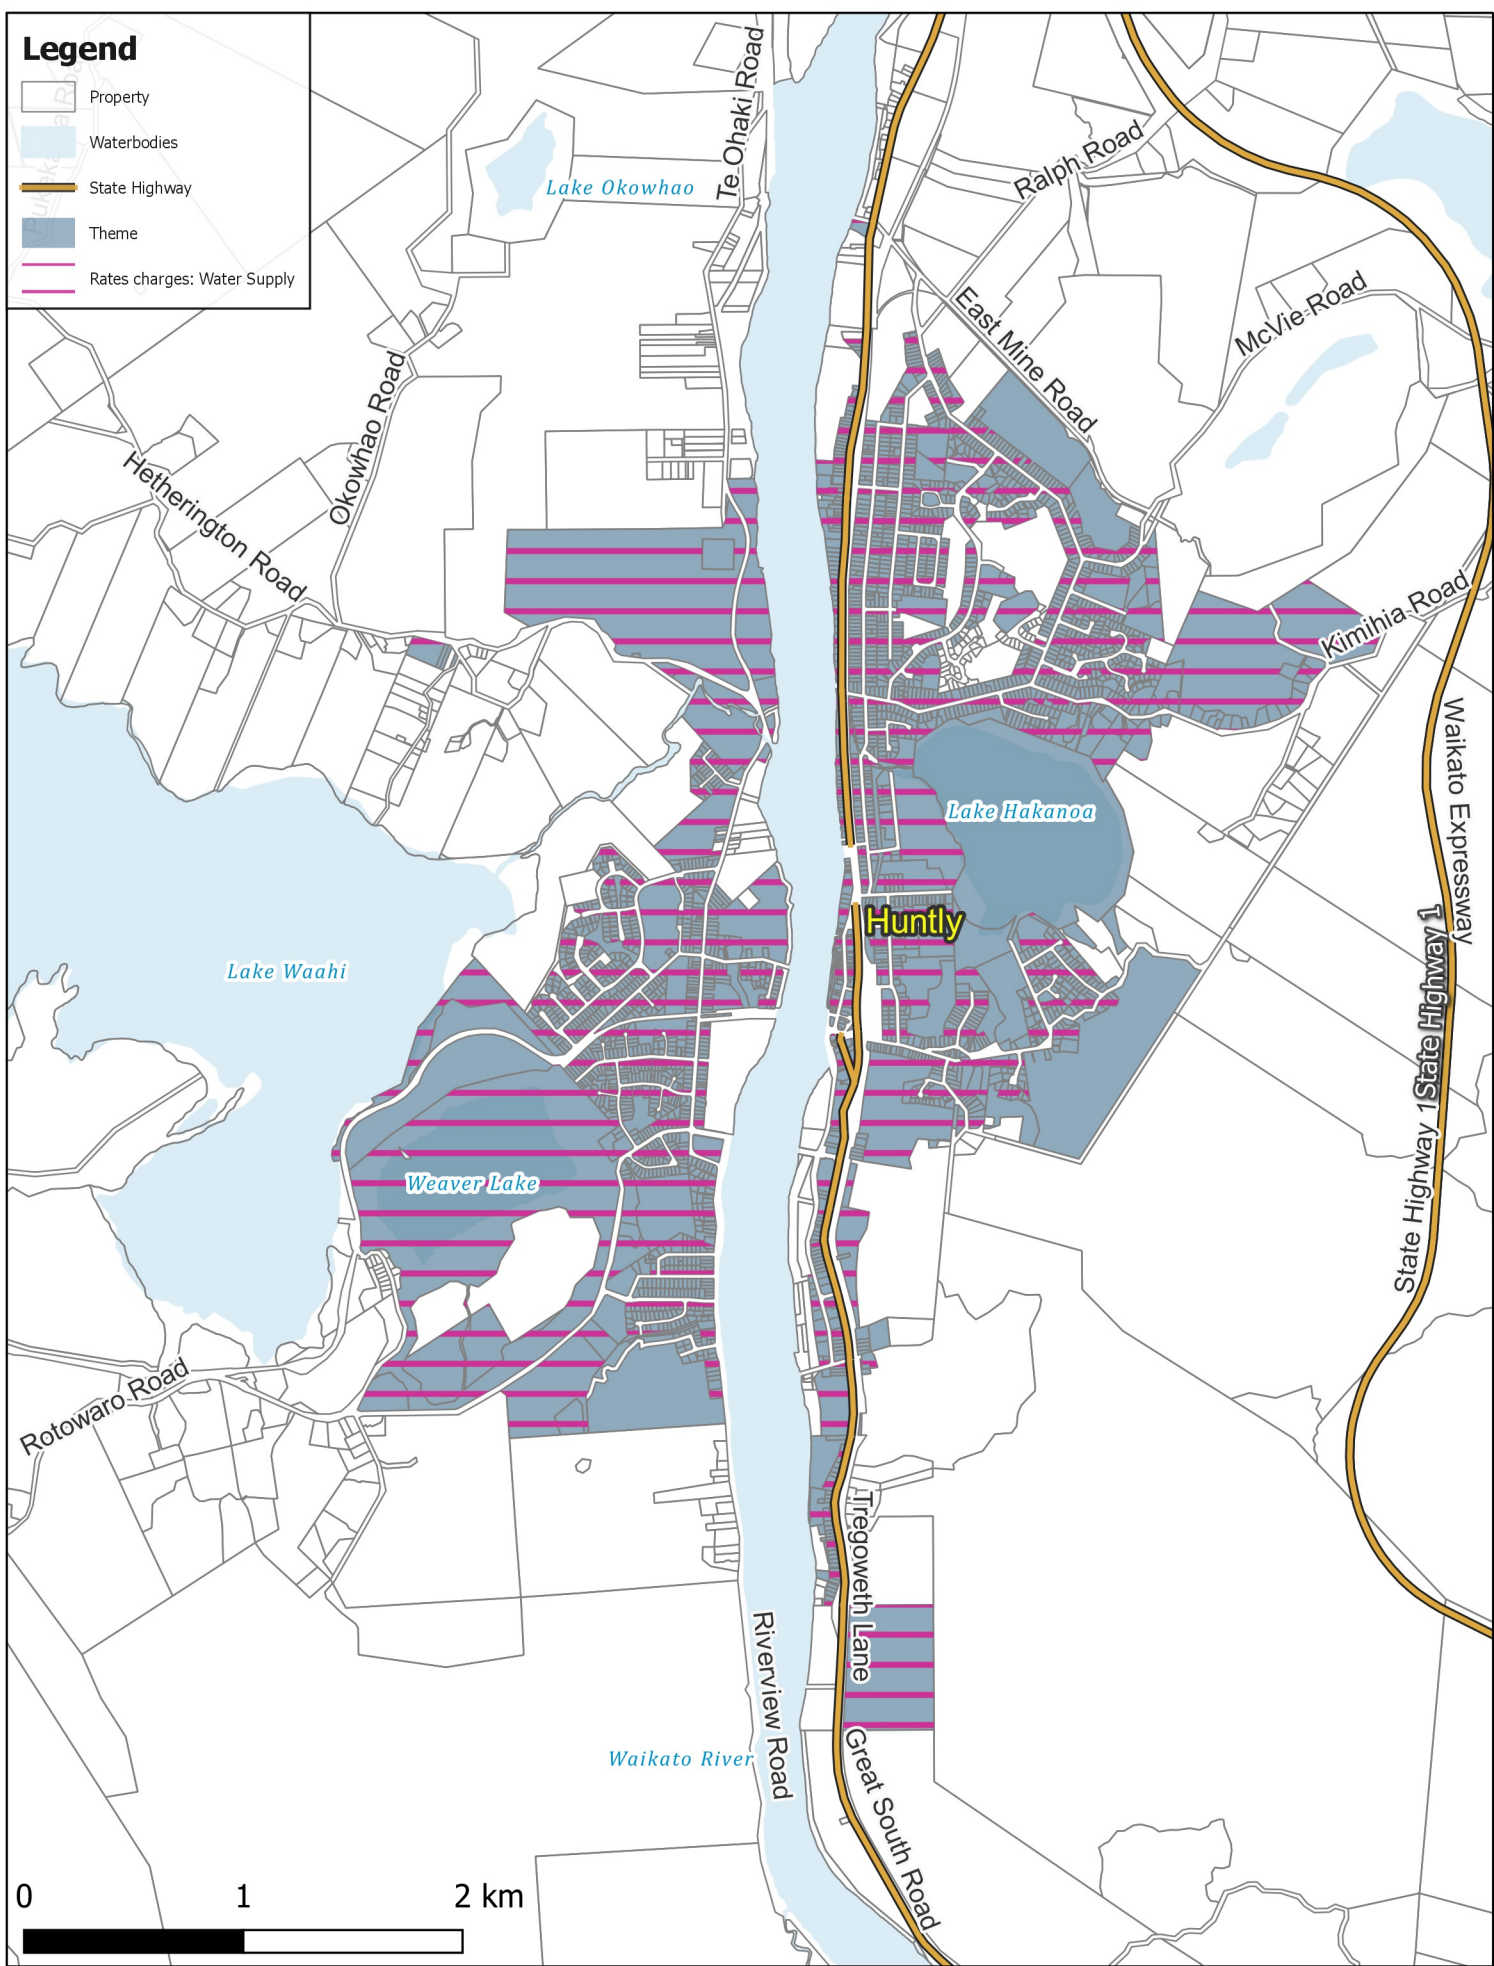

# Legend

-  Property
-  Waterbodies
-  State Highway
-  Theme
-  Rates charges: Water Supply

## WATER SUPPLY: Huntly Water Urban

Business Intelligence  
 Created By: Admin  
 Created For: Rates  
 Date Created:  
 2022-04-11  
 Projection: NZTM  
 GD2000  
 Ref: Rating Themes

Copyright © Waikato  
 District Council  
 Cadastre Boundaries  
 LINZ CC-BY  
 Stats NZ CC-BY