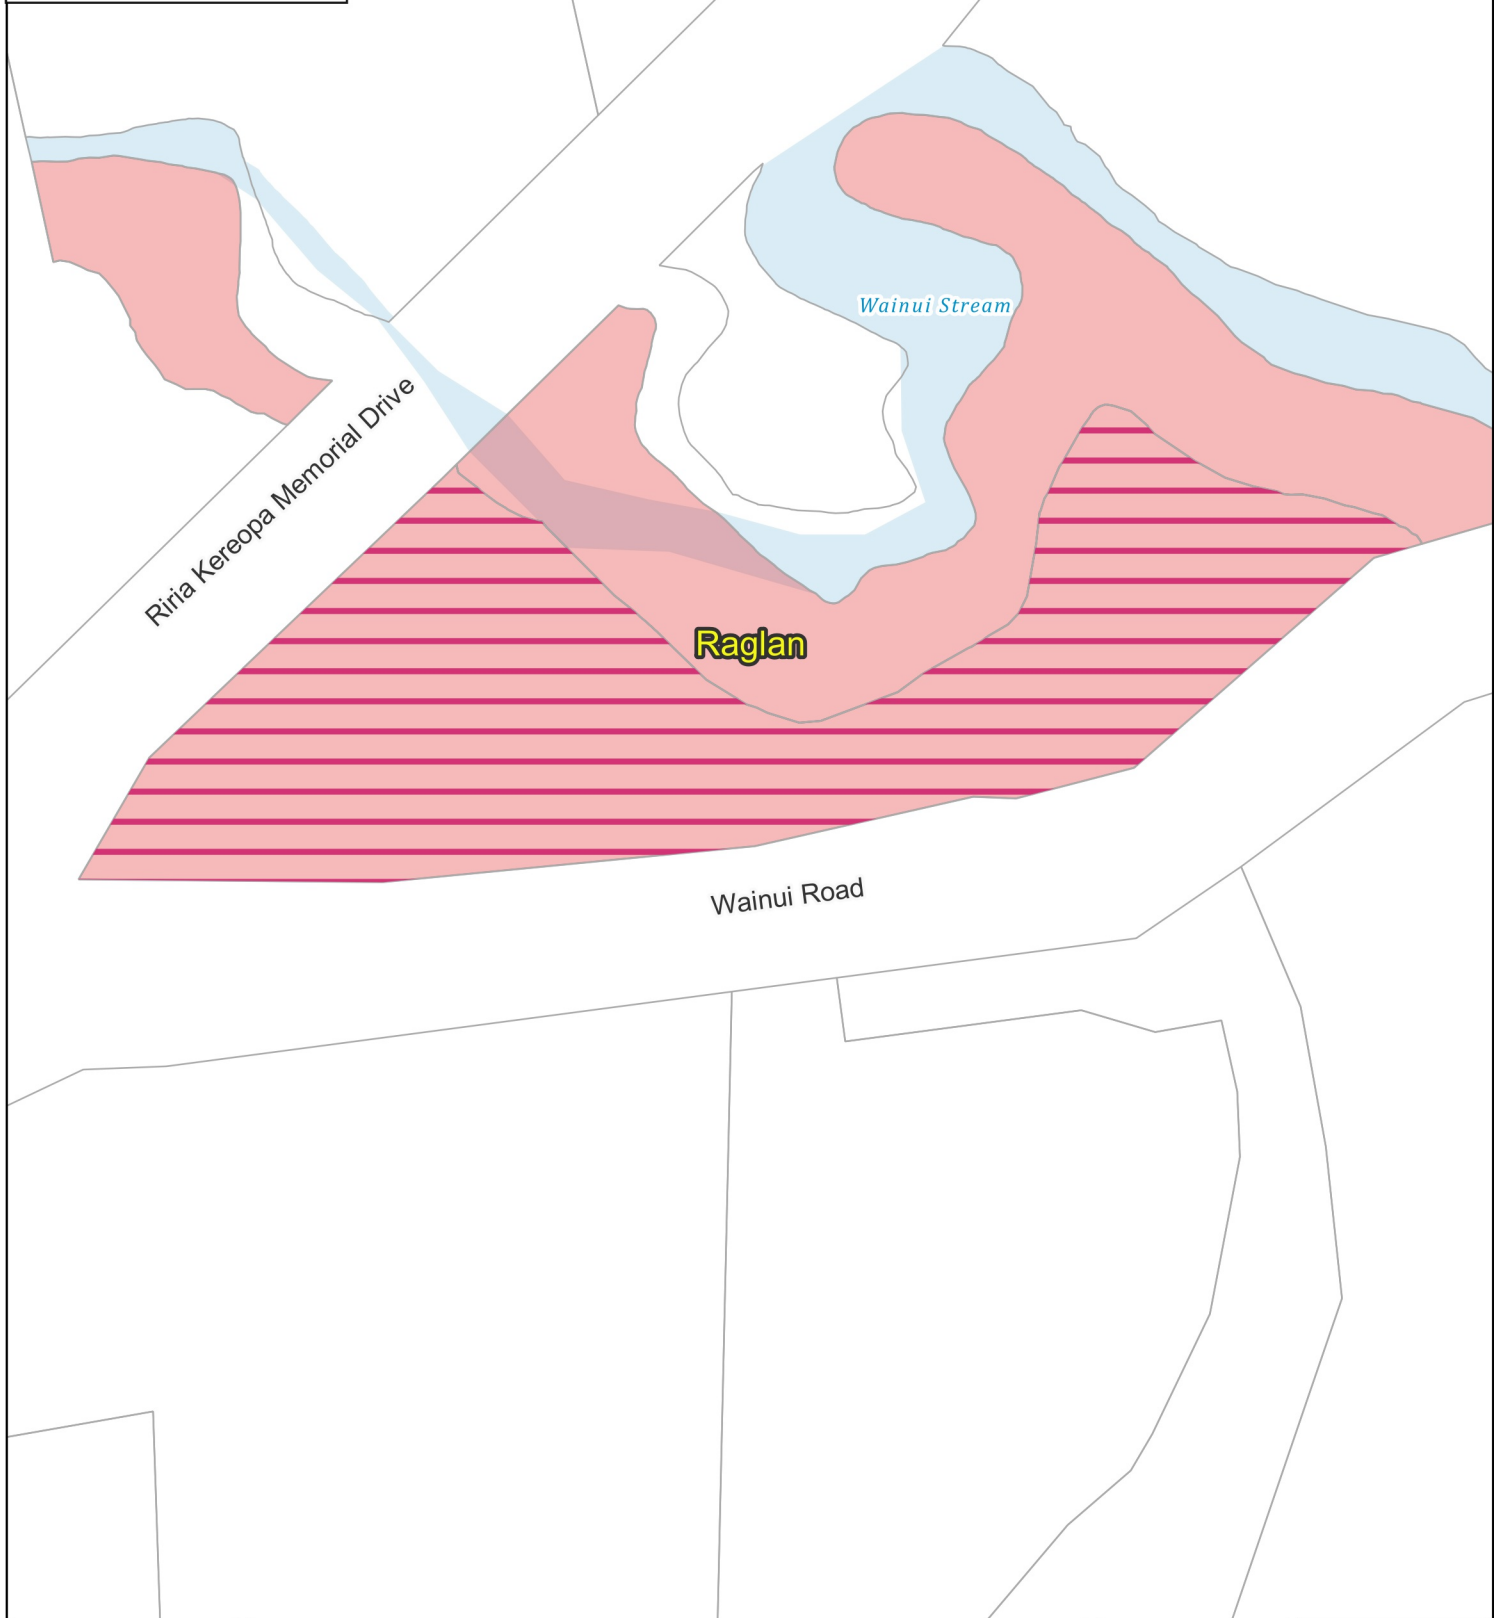

Legend

- Property
- Waterbodies
- State Highway
- Theme
- Rates charges Wastewater
- Non-Rated

**WASTEWATER:
Whanga Coast Non-Rated**

Business Intelligence
Created By: Admin
Created For: Rates
Date Created:
2022-04-05
Projection: NZTM
GD2000
Ref: Rating Themes