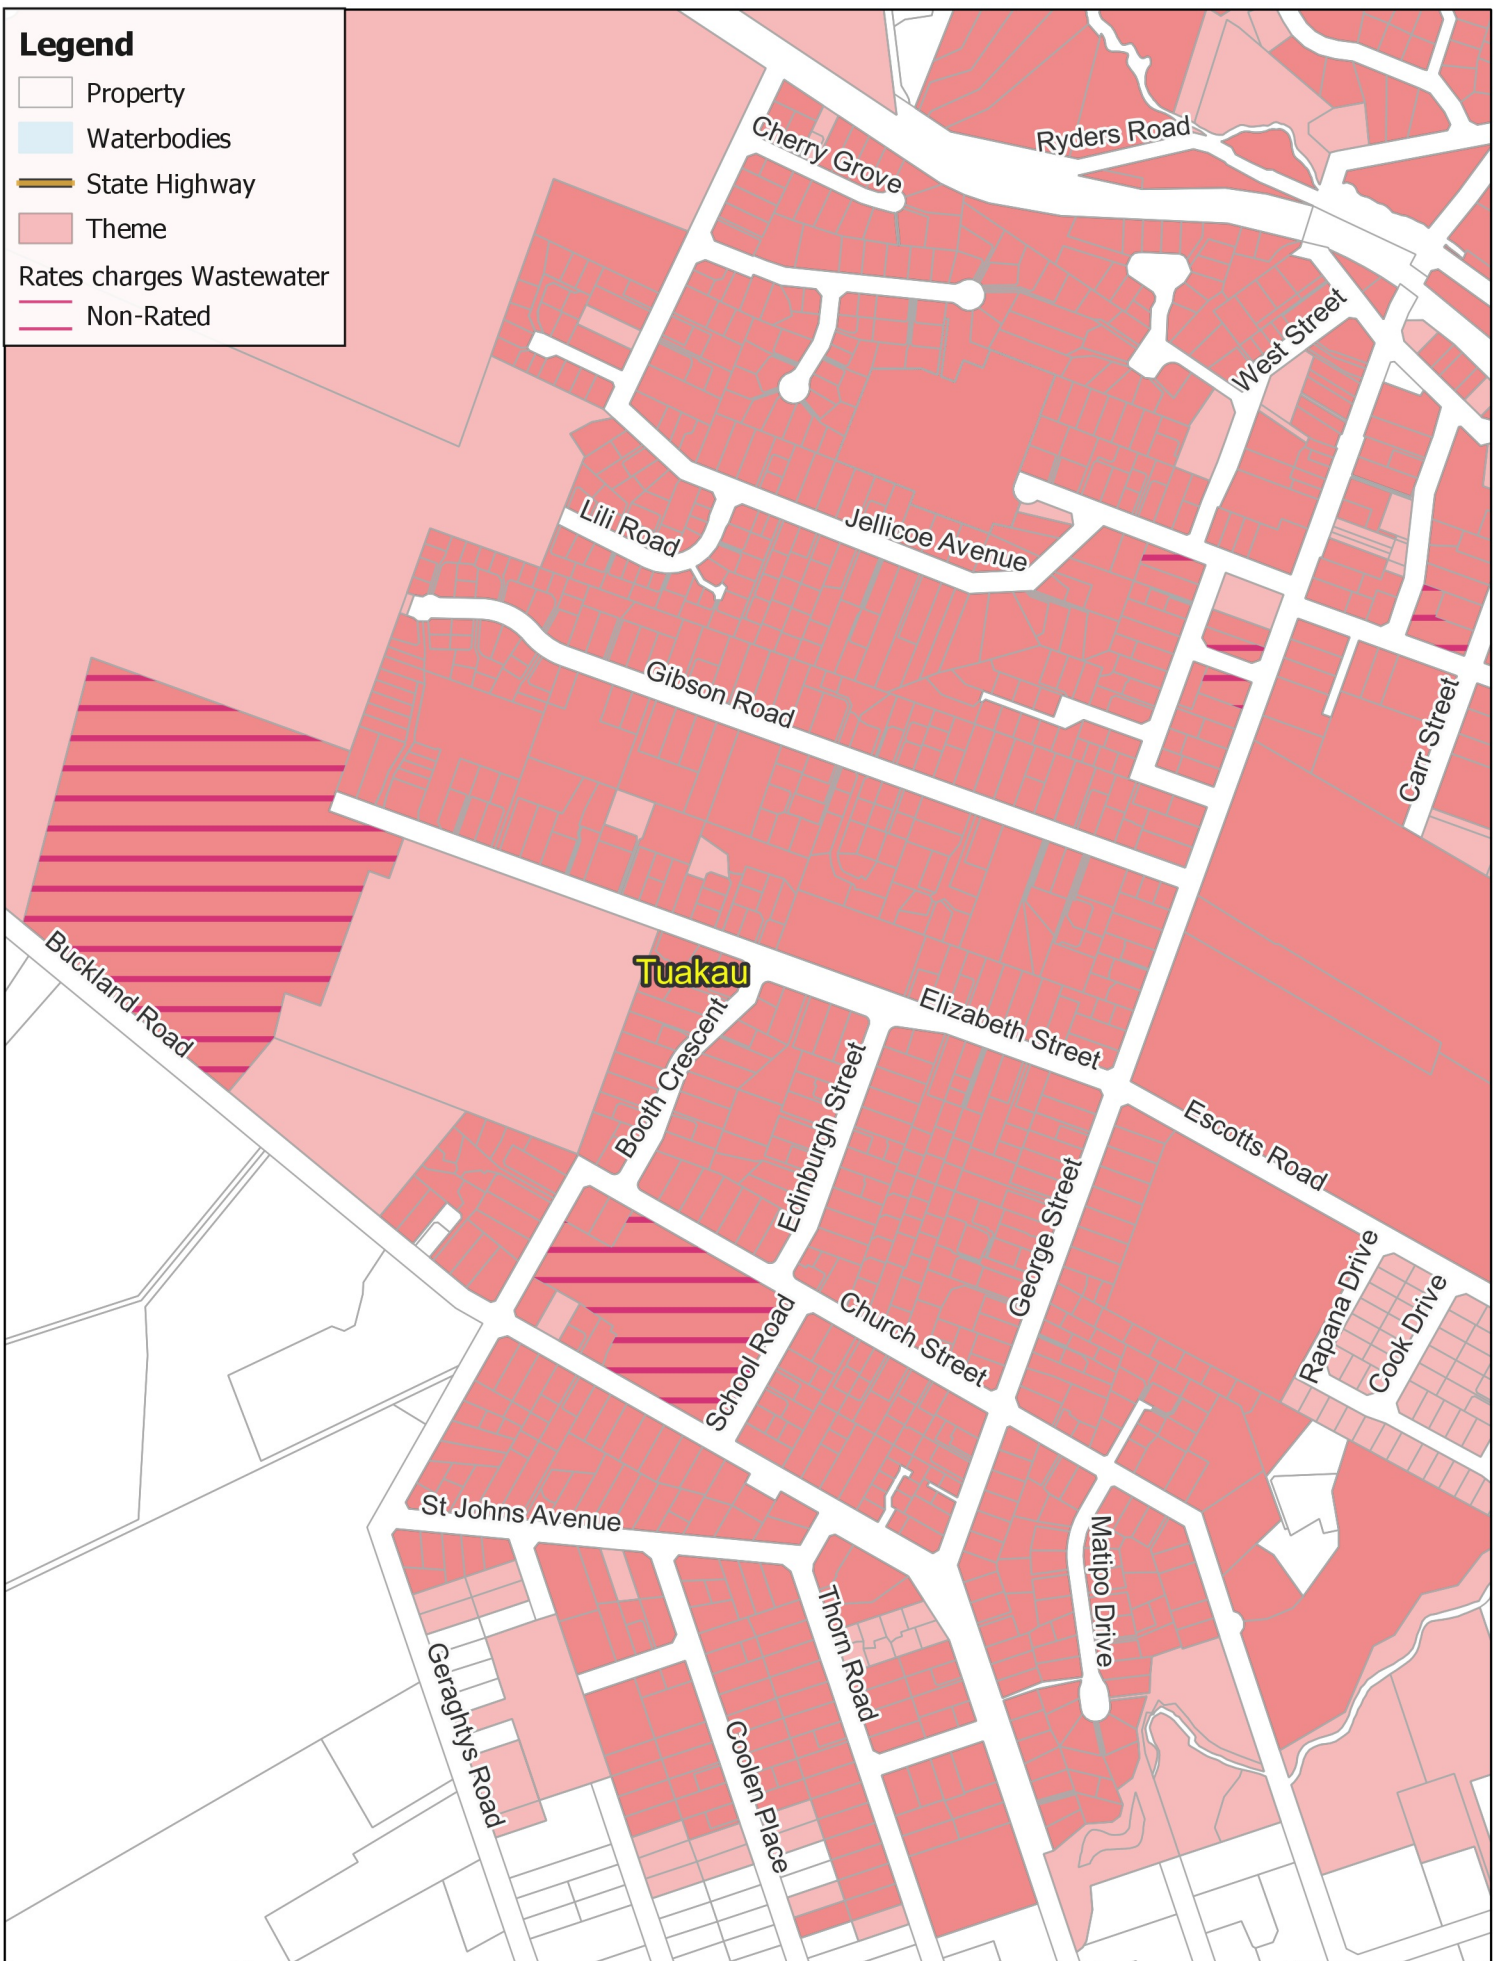

Legend

- Property
- Waterbodies
- State Highway
- Theme
- Rates charges Wastewater
- Non-Rated

WASTEWATER: Tuakau Non-Rated

Business Intelligence
Created By: Admin
Created For: Rates
Date Created:
2022-04-05
Projection: NZTM
GD2000
Ref: Rating Themes

Copyright @ Waikato
District Council
Cadastre Boundaries
LINZ CC-BY
Stats NZ CC-BY