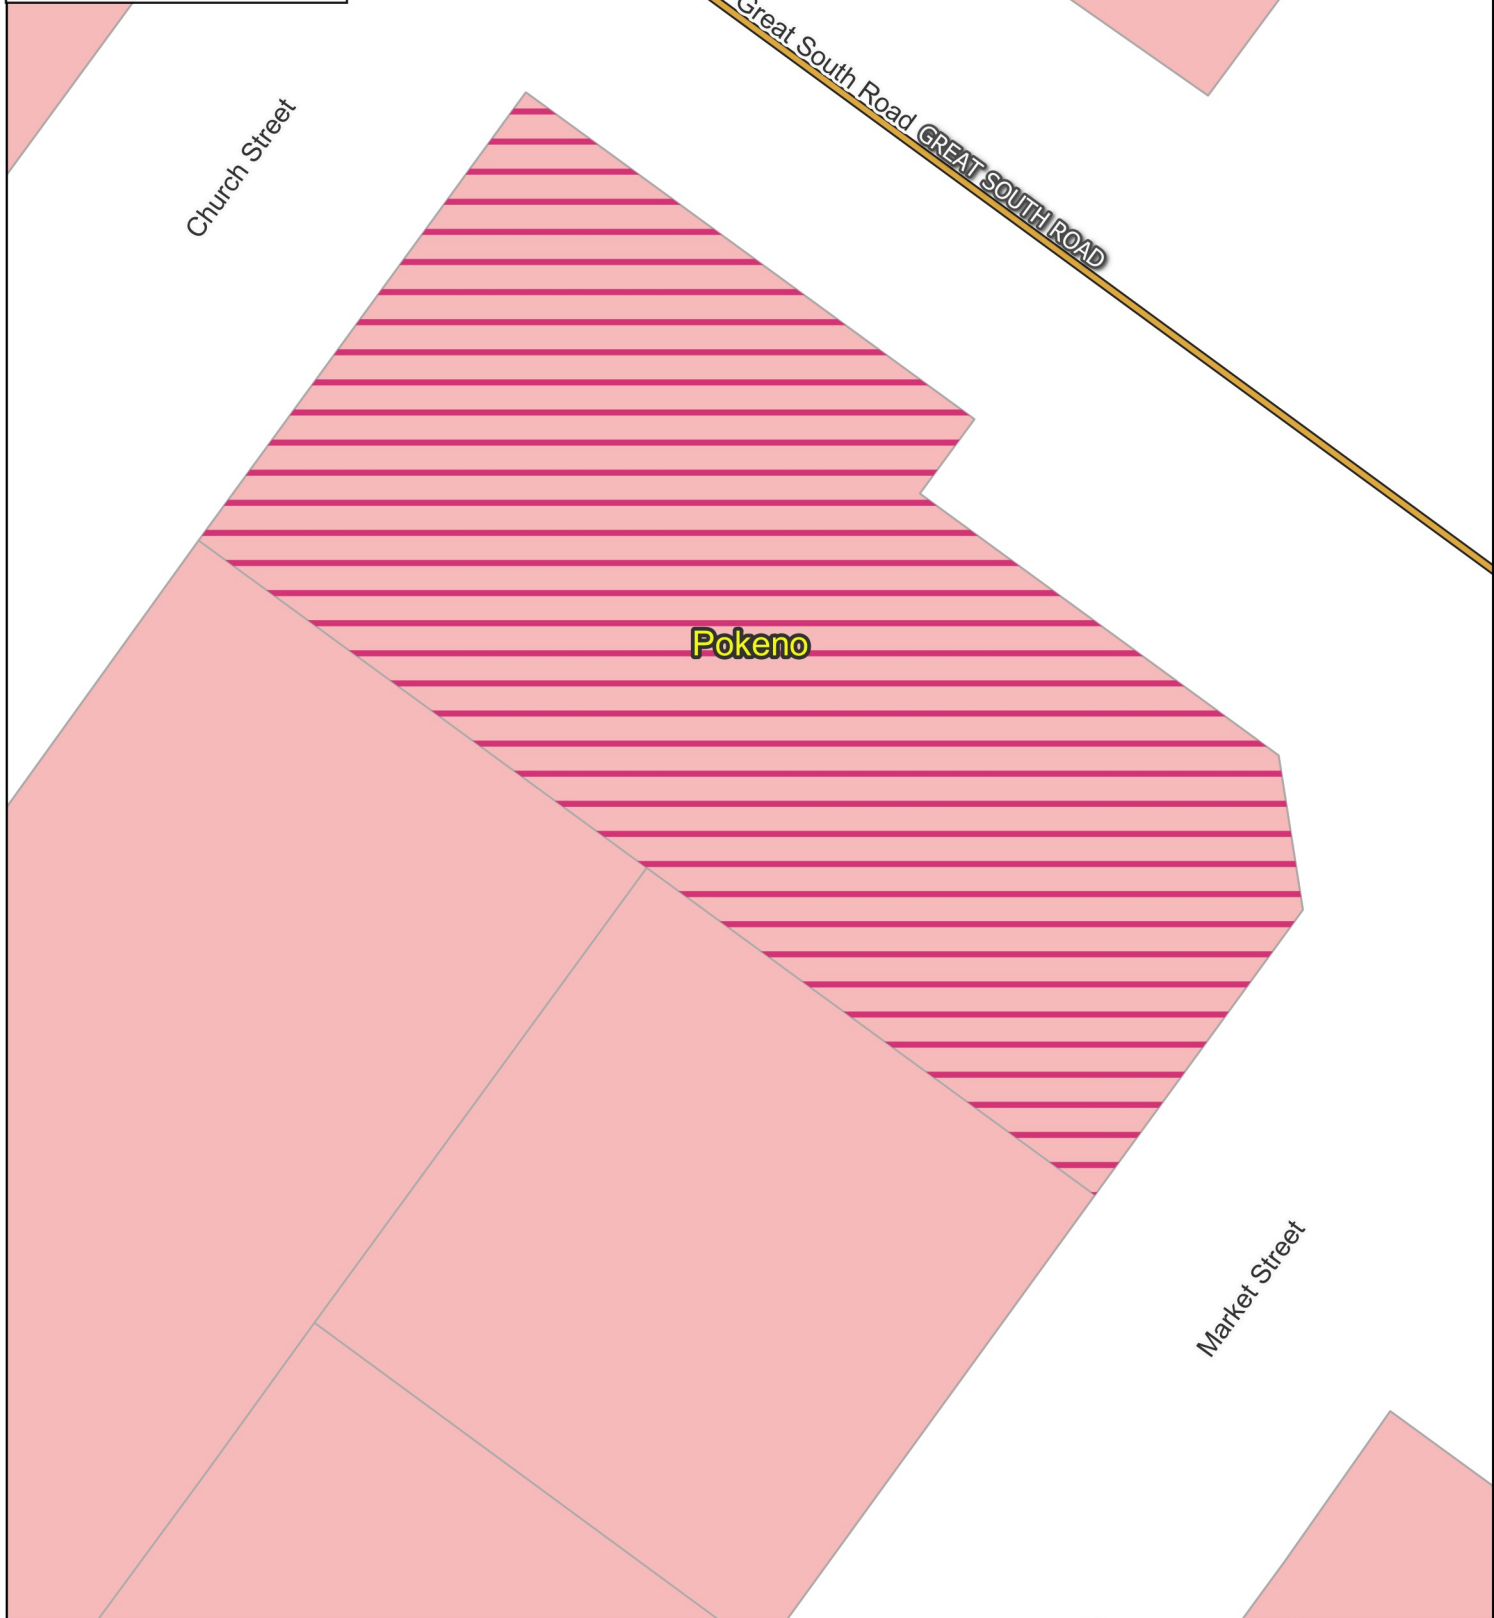

Legend

- Property
- Waterbodies
- State Highway
- Theme
- Rates charges Wastewater
- Non-Rated

**WASTEWATER:
Pokeno Non-Rated**

Business Intelligence
Created By: Admin
Created For: Rates
Date Created:
2022-04-05
Projection: NZTM
GD2000
Ref: Rating Themes