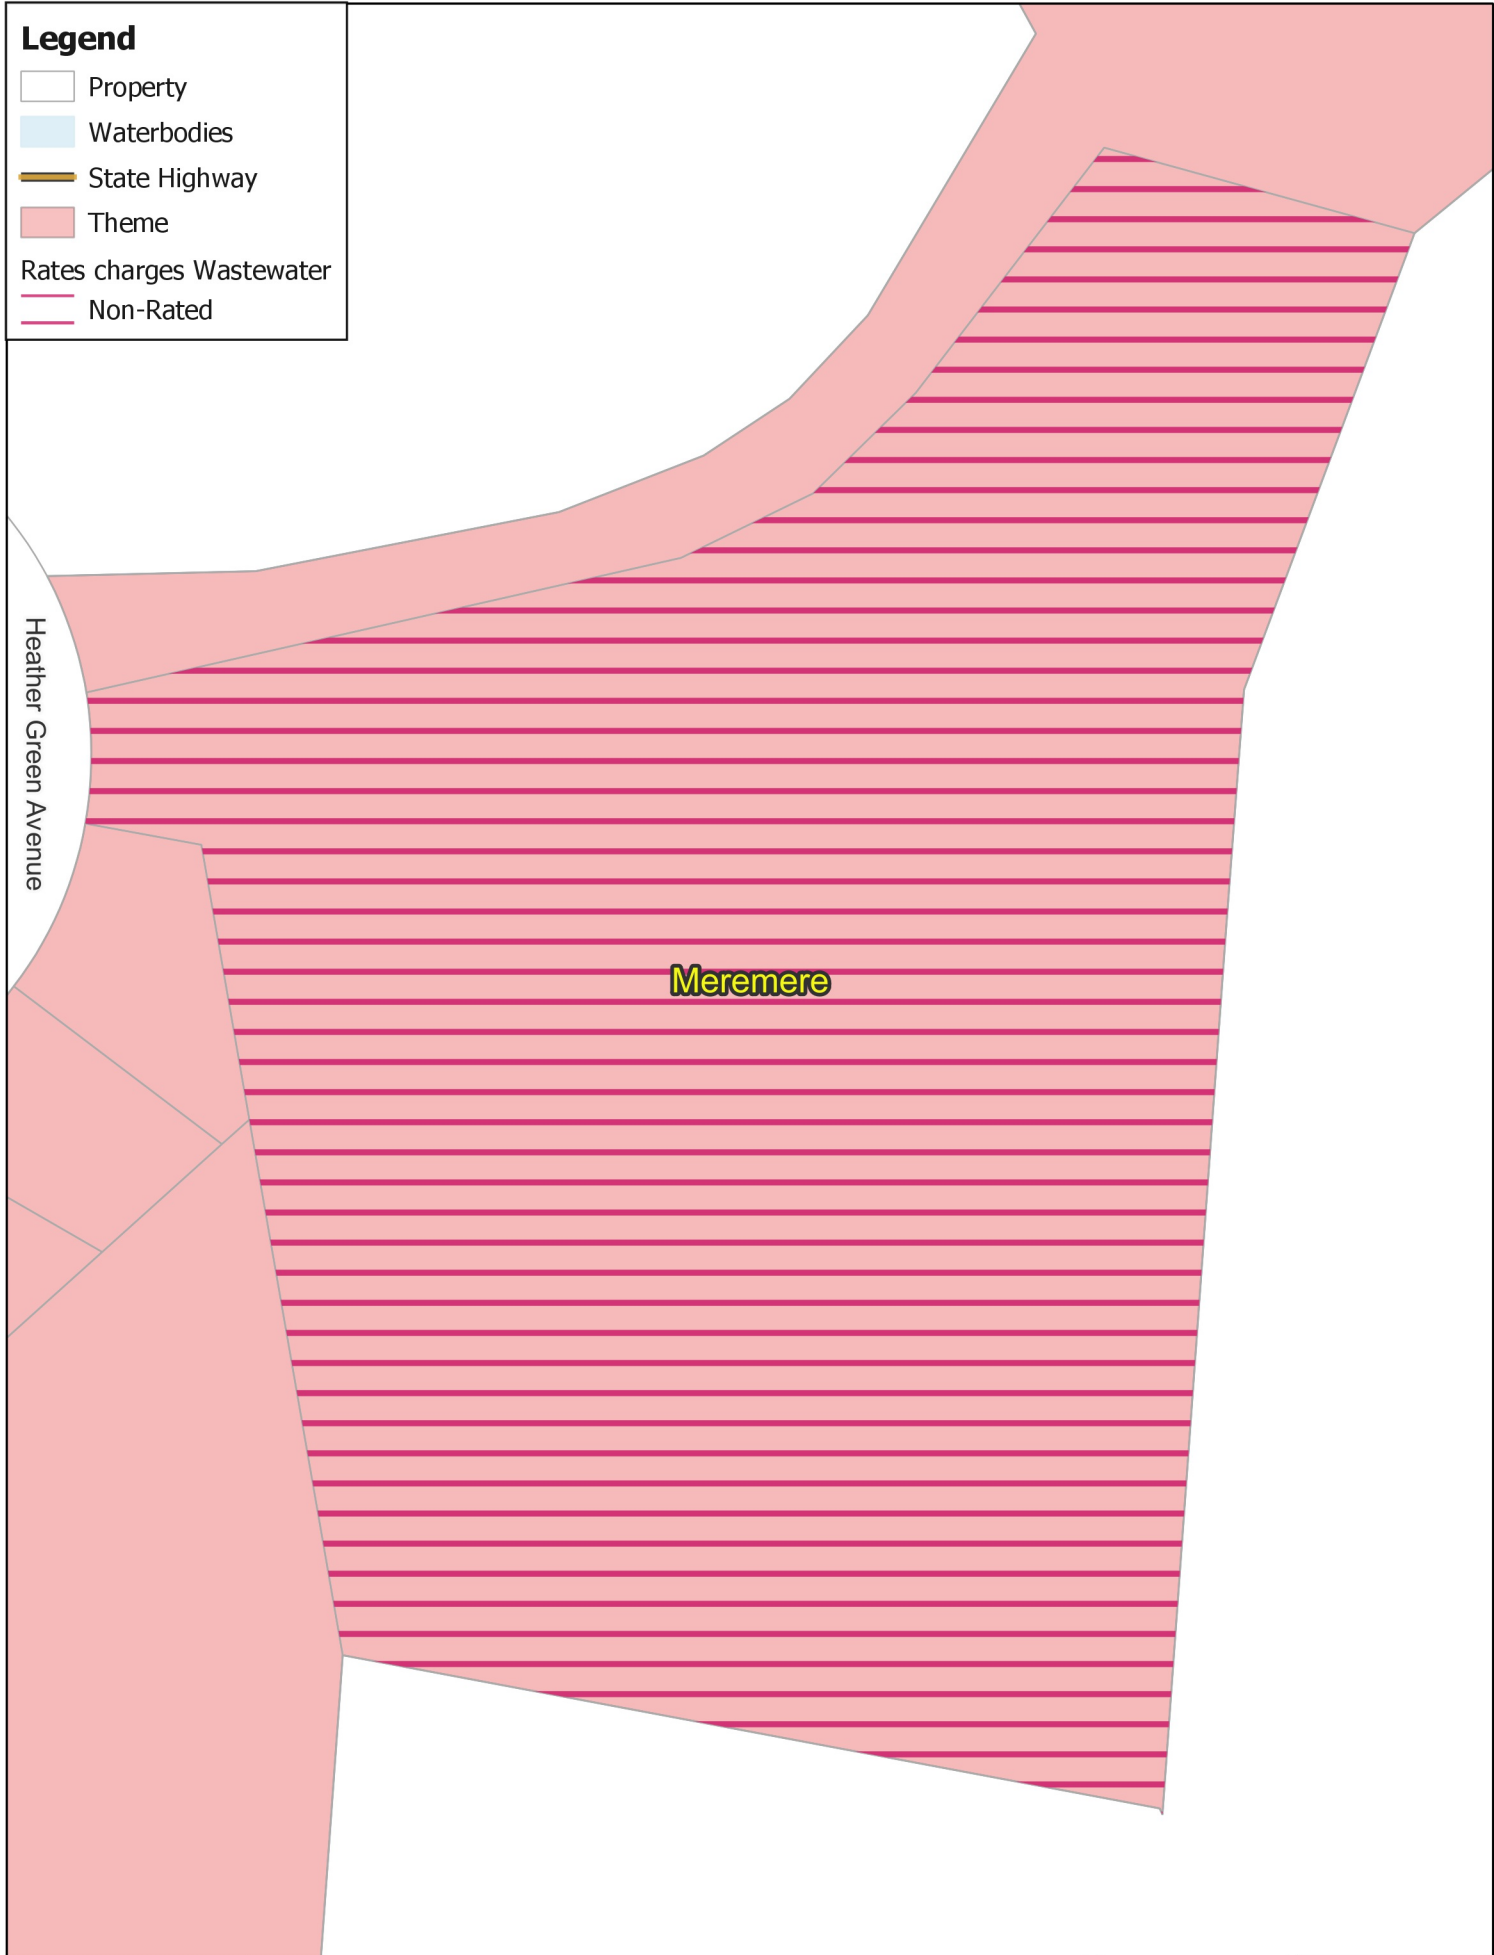

Legend

- Property
- Waterbodies
- State Highway
- Theme
- Rates charges Wastewater
- Non-Rated

**WASTEWATER:
Meremere Non-Rated**

Business Intelligence
Created By: Admin
Created For: Rates
Date Created:
2022-04-05
Projection: NZTM
GD2000
Ref: Rating Themes

Copyright @ Waikato
District Council
Cadastral Boundaries
LINZ CC-BY
Stats NZ CC-BY