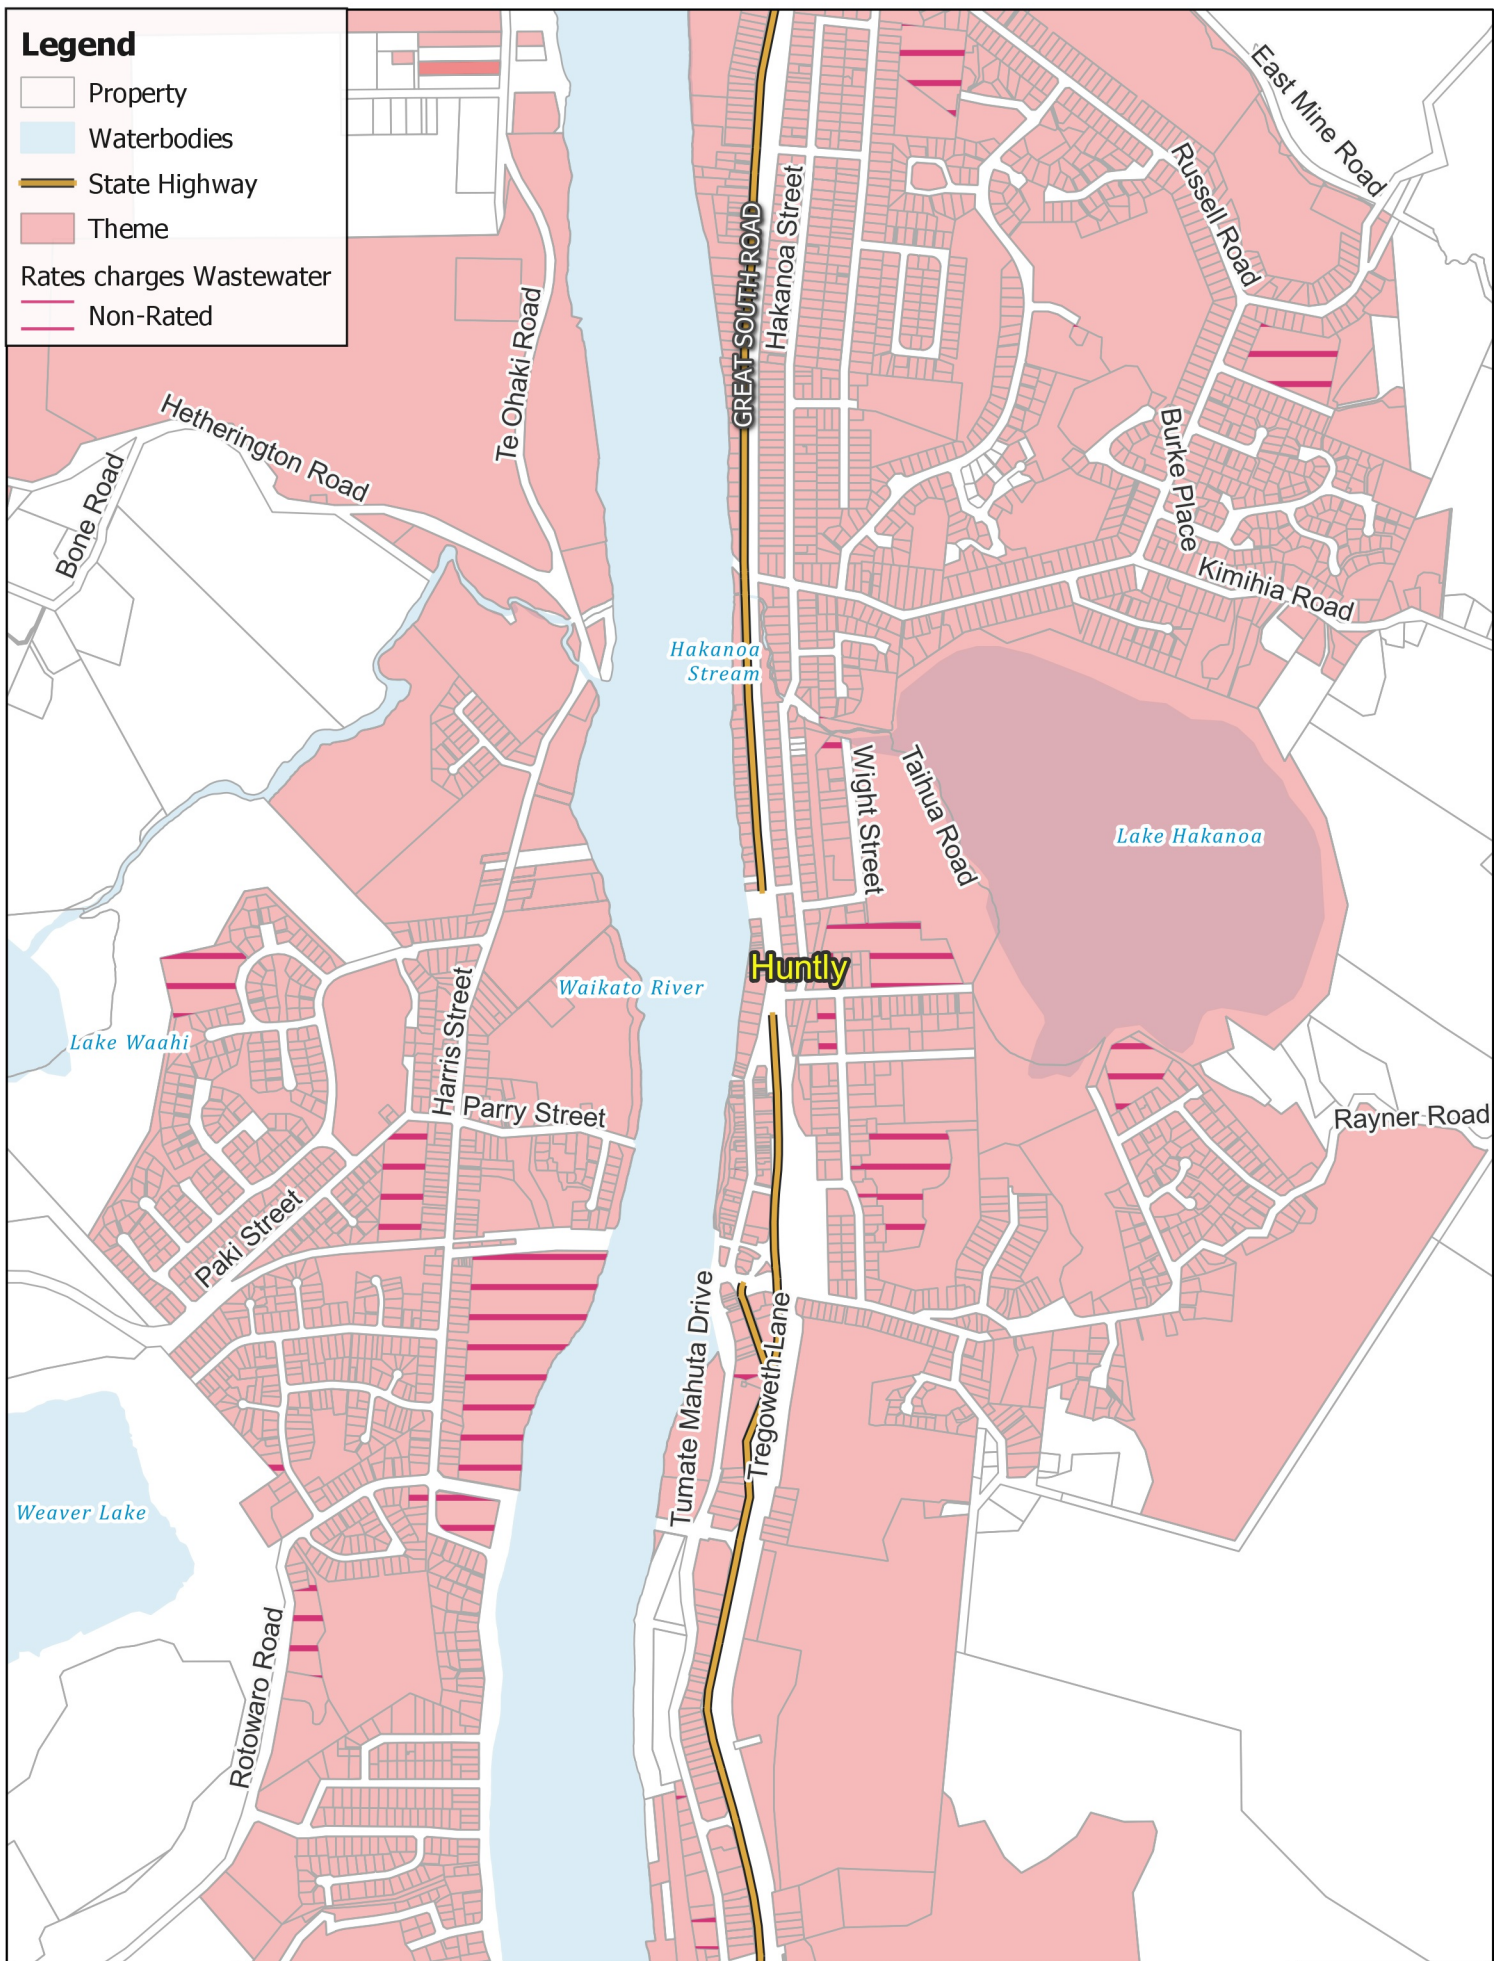

Legend

-  Property
-  Waterbodies
-  State Highway
-  Theme
- Rates charges Wastewater
-  Non-Rated

**WASTEWATER:
Huntly Non-Rated**

Business Intelligence
 Created By: Admin
 Created For: Rates
 Date Created:
 2022-04-05
 Projection: NZTM
 GD2000
 Ref: Rating Themes

Copyright @ Waikato
 District Council
 Cadastre Boundaries
 LINZ CC-BY
 Stats NZ CC-BY