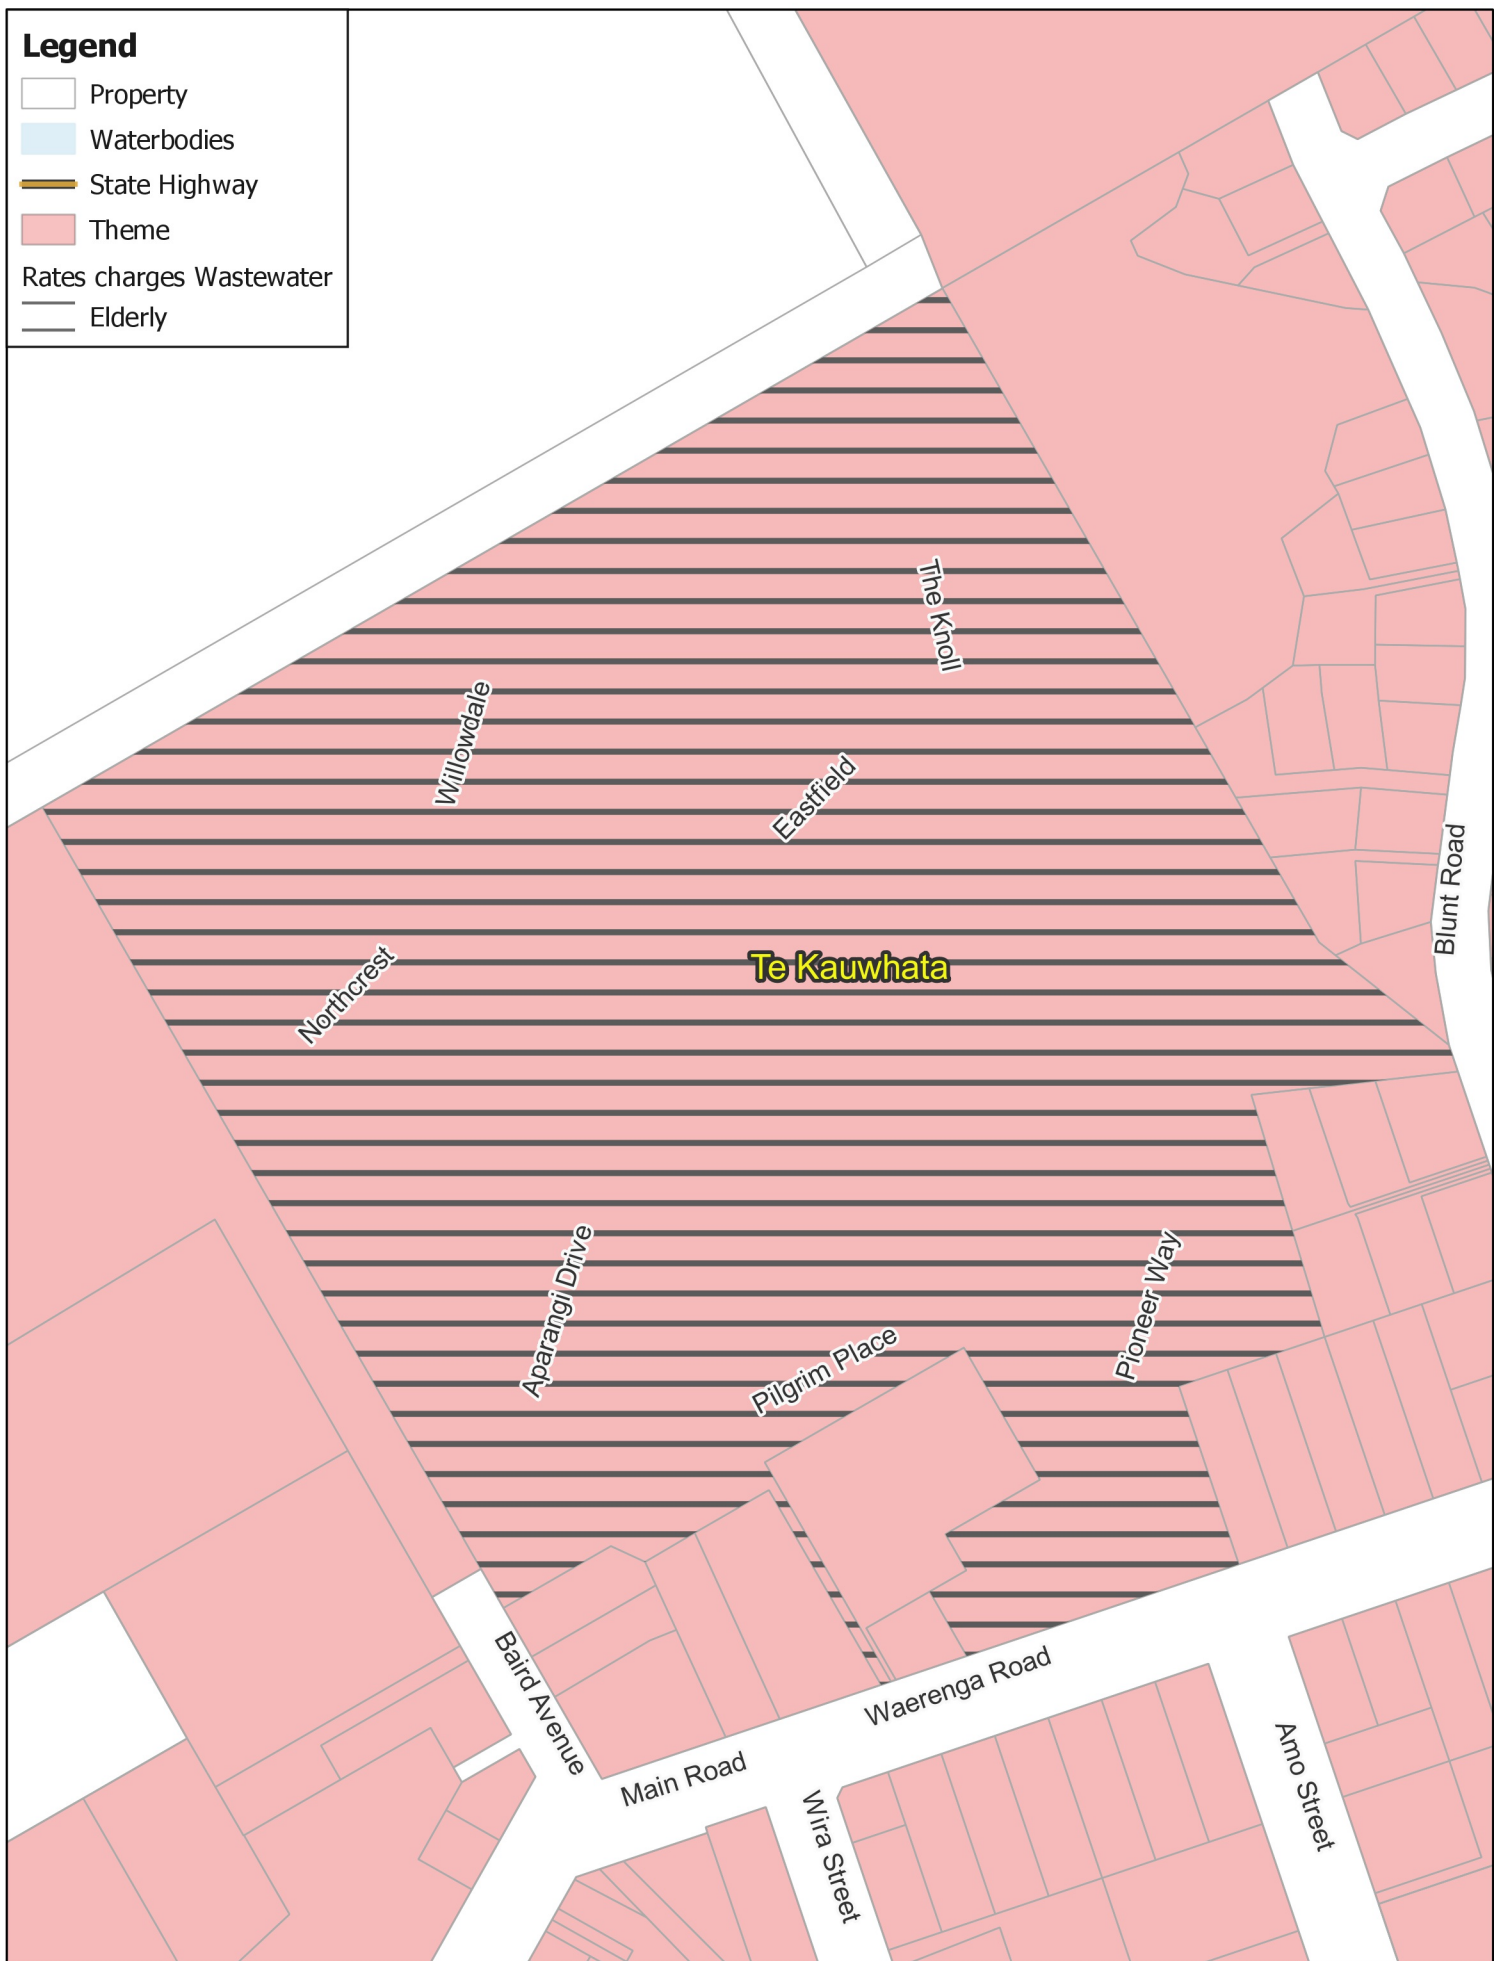

Legend

- Property
- Waterbodies
- State Highway
- Theme
- Rates charges Wastewater
- Elderly

**WASTEWATER:
Te Kauwhata Elderly**

Business Intelligence
Created By: Admin
Created For: Rates
Date Created:
2022-04-05
Projection: NZTM
GD2000
Ref: Rating Themes

Copyright @ Waikato
District Council
Cadastre Boundaries
LINZ CC-BY
Stats NZ CC-BY