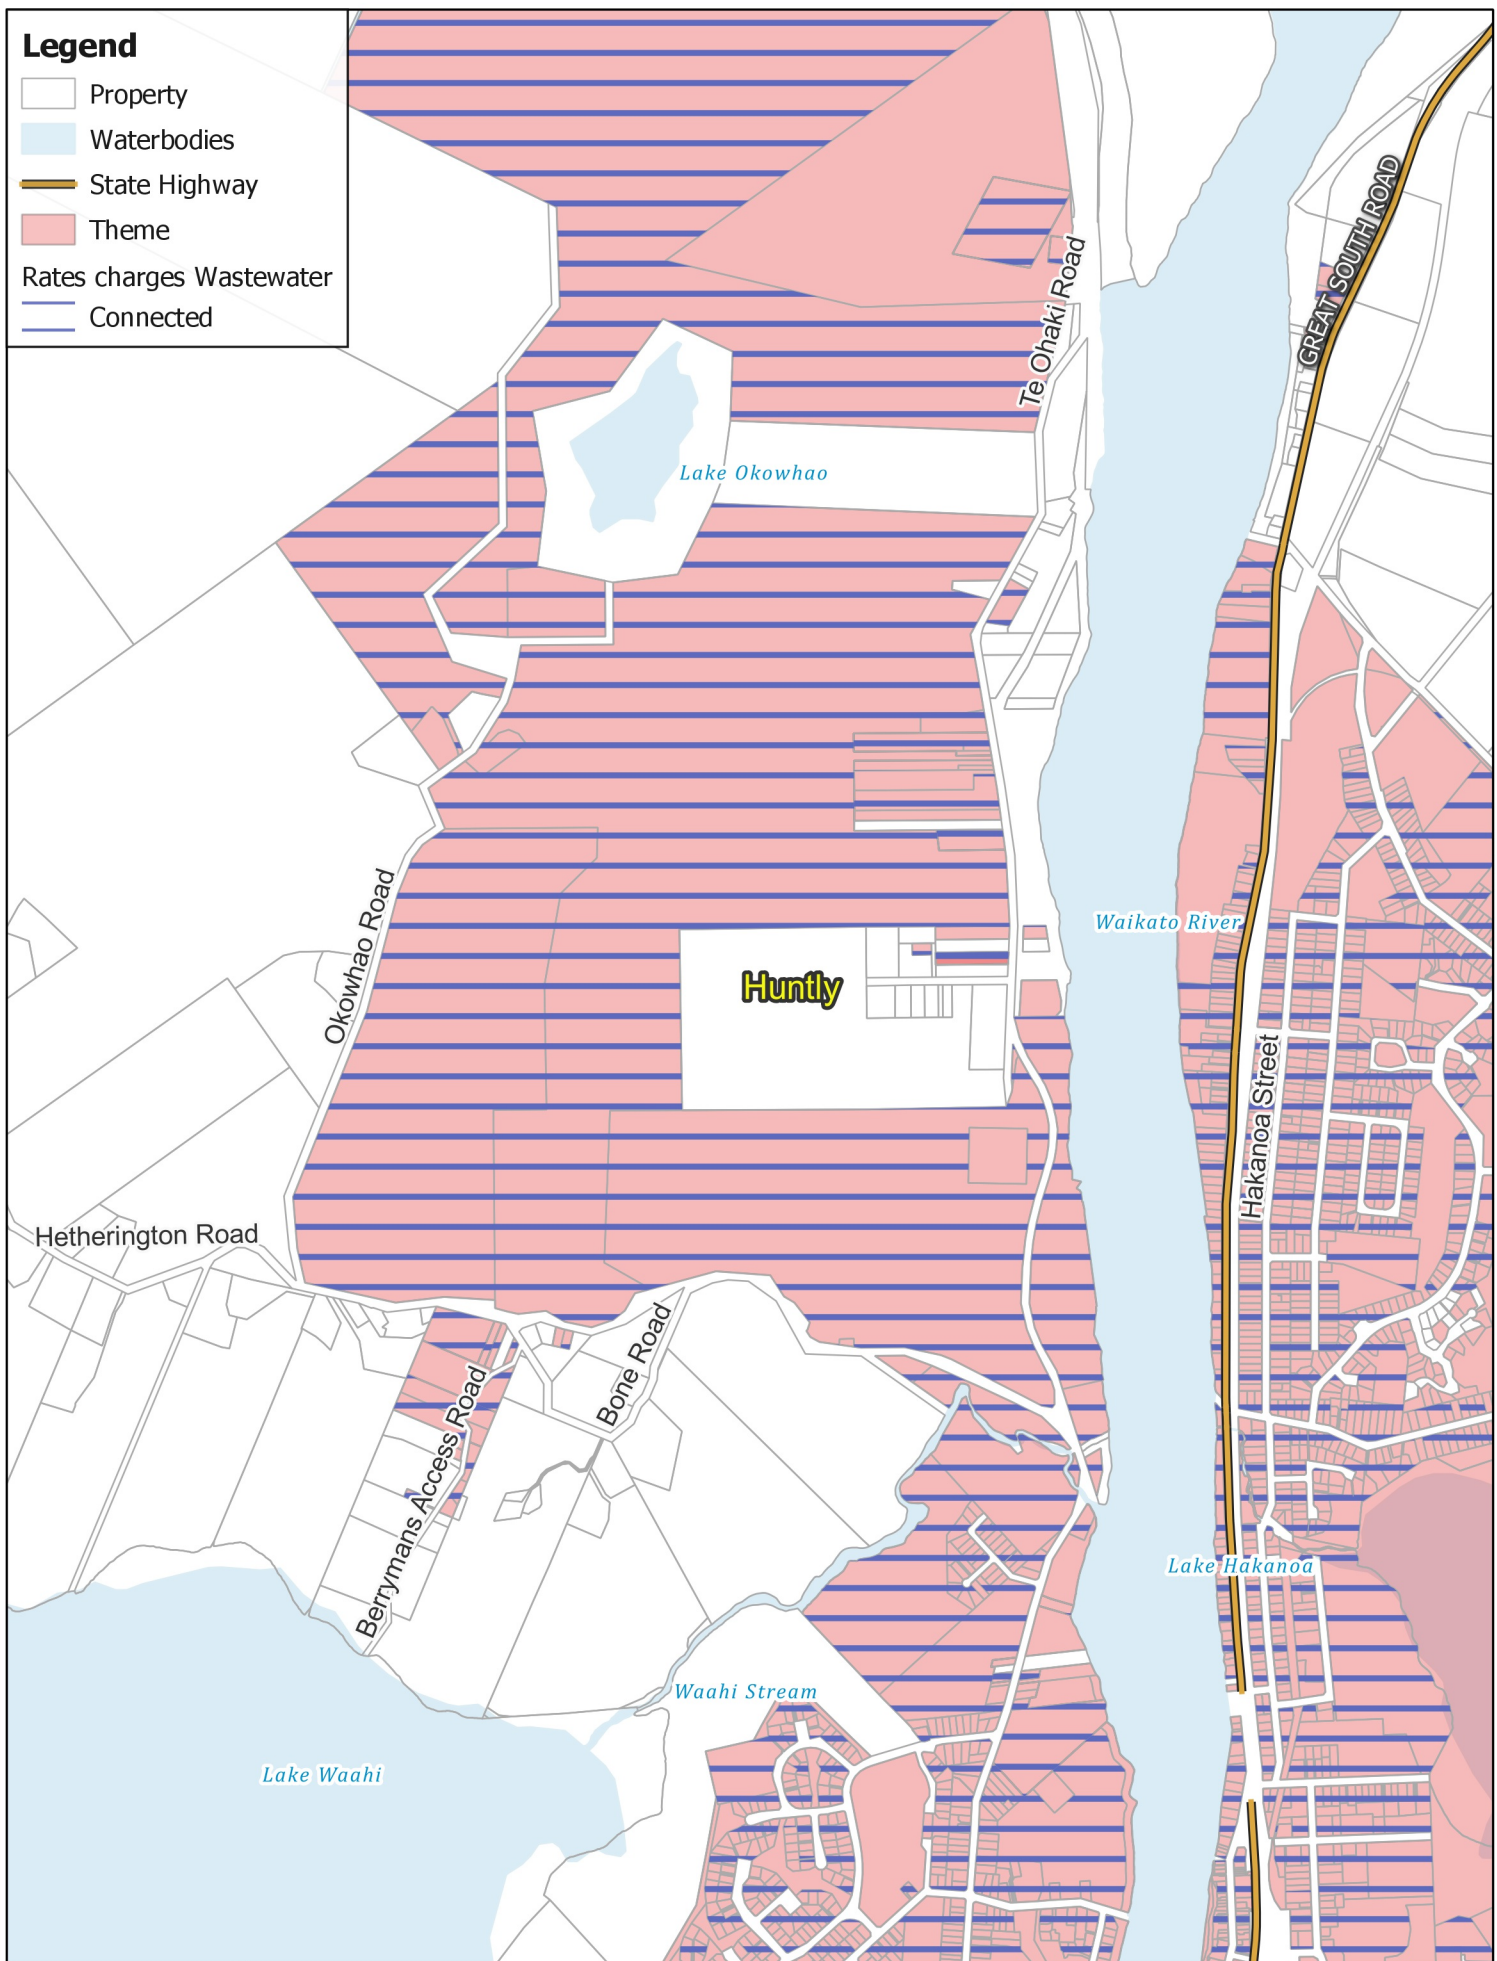

Legend

- Property
- Waterbodies
- State Highway
- Theme
- Rates charges Wastewater
- Connected

WASTEWATER: Te Ohaki Connected

Business Intelligence
Created By: Admin
Created For: Rates
Date Created:
2022-04-05
Projection: NZTM
GD2000
Ref: Rating Themes