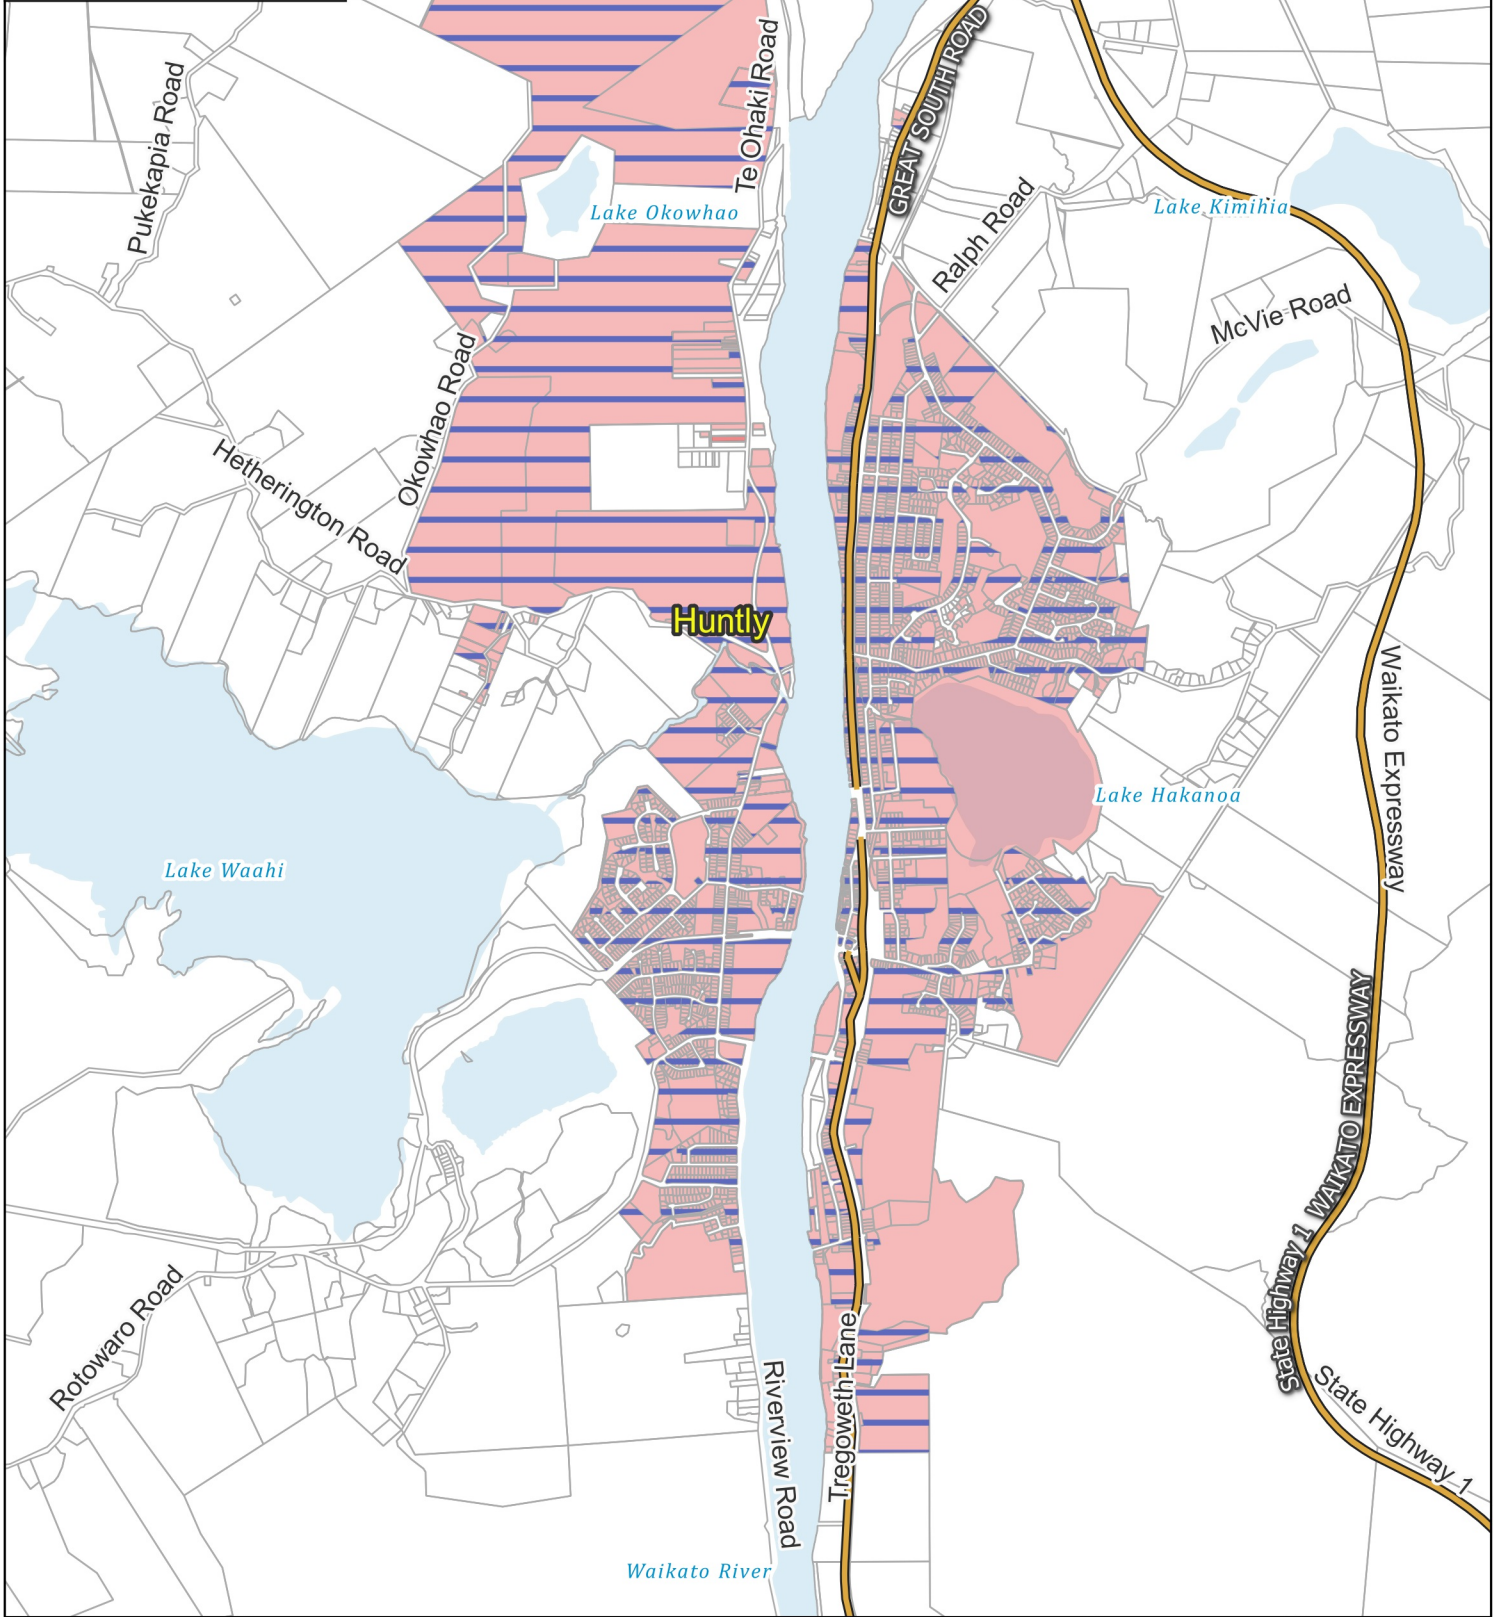

**Legend**

-  Property
-  Waterbodies
-  State Highway
-  Theme
- Rates charges Wastewater
-  Connected

**WASTEWATER:  
Huntly Connected**

Business Intelligence  
 Created By: Admin  
 Created For: Rates  
 Date Created:  
 2022-04-05  
 Projection: NZTM  
 GD2000  
 Ref: Rating Themes

Copyright © Waikato  
 District Council  
 Cadastre Boundaries  
 LINZ CC-BY  
 Stats NZ CC-BY