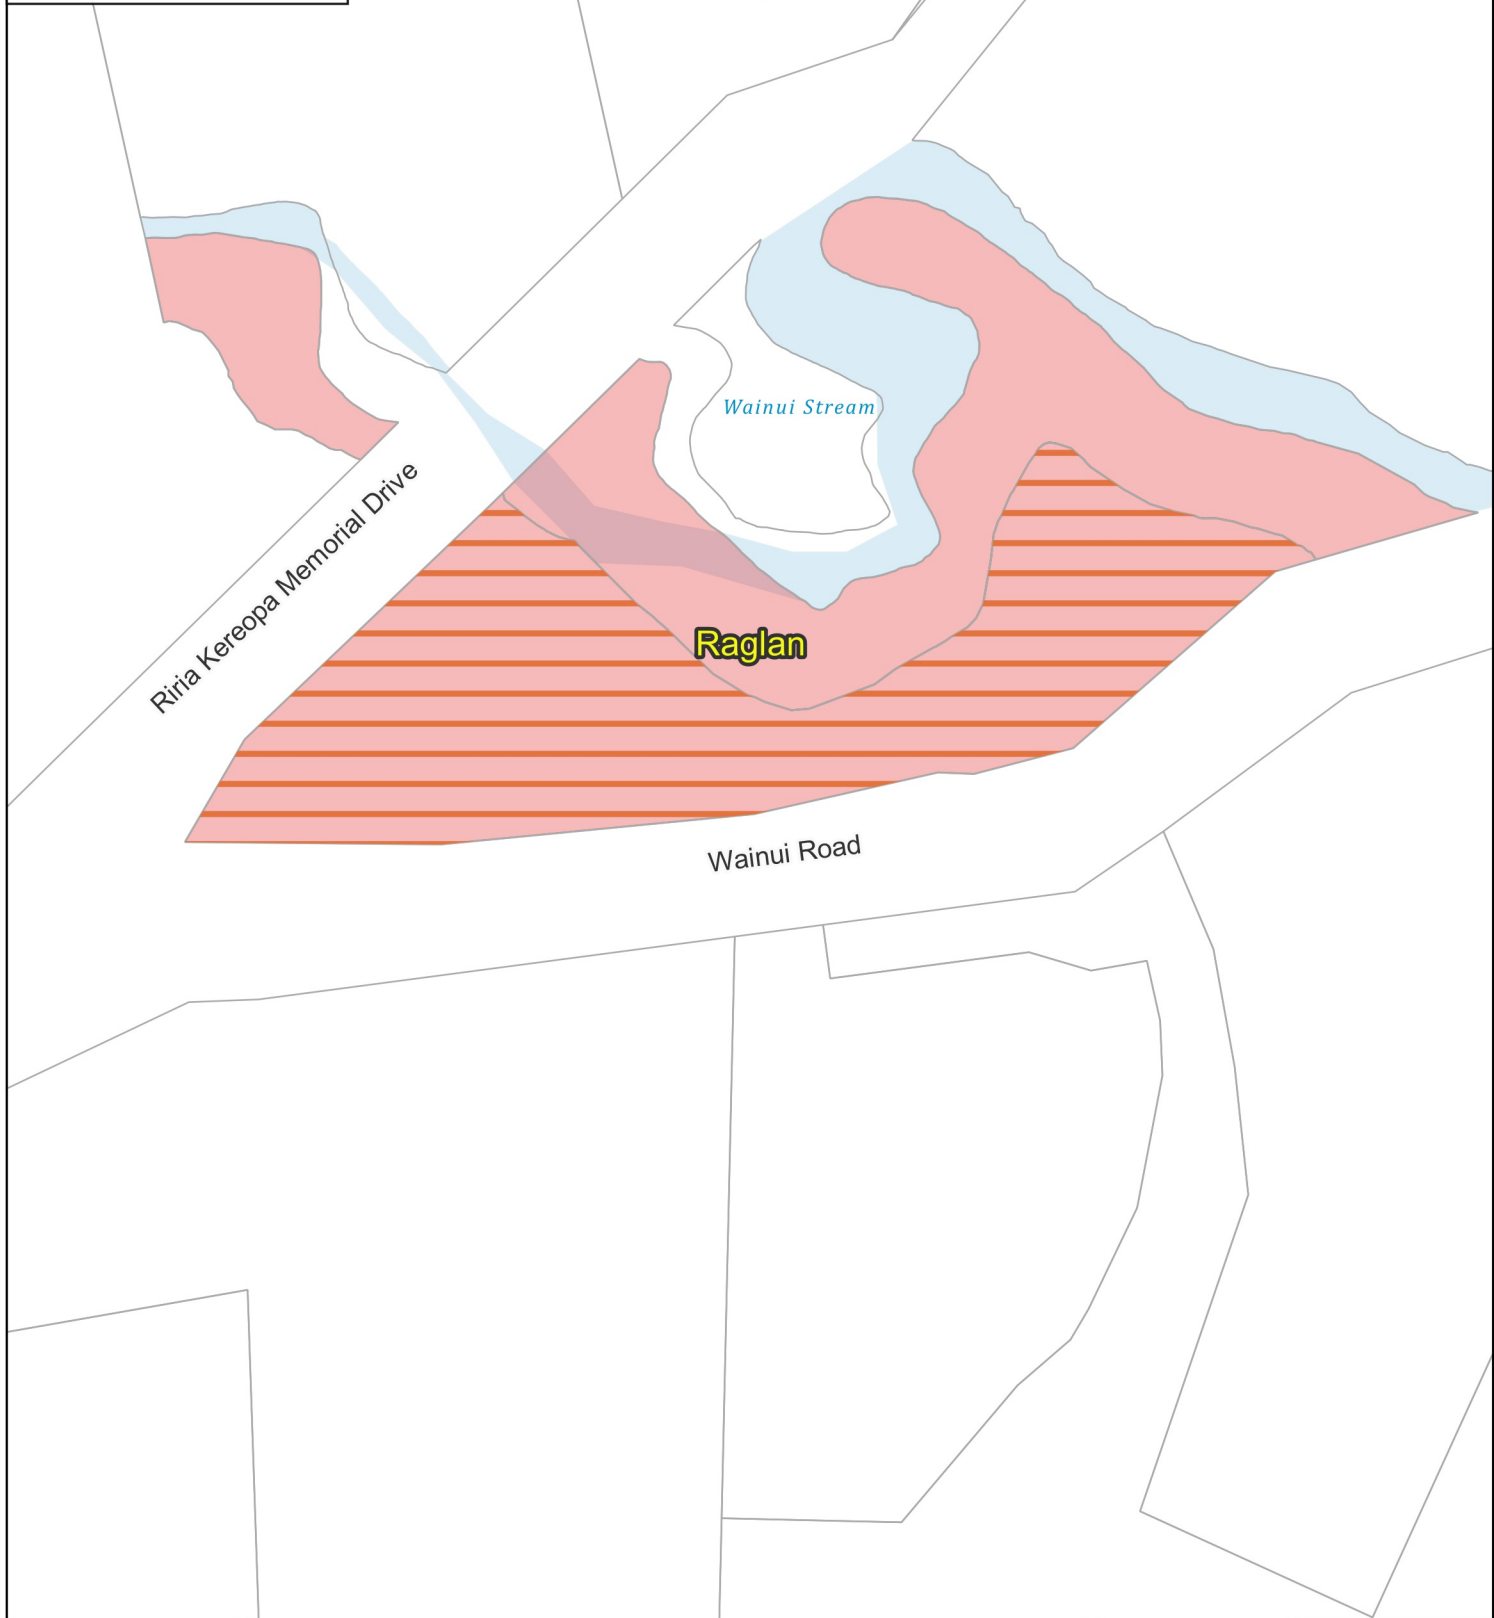

**Legend**

- Property
- Waterbodies
- State Highway
- Theme
- Rates charges Wastewater
- Commercial

**WASTEWATER:  
Whaanga Coast Commercial**

Business Intelligence  
Created By: Admin  
Created For: Rates  
Date Created:  
2022-04-05  
Projection: NZTM  
GD2000  
Ref: Rating Themes

Copyright @ Waikato  
District Council  
Cadastre Boundaries  
LINZ CC-BY  
Stats NZ CC-BY