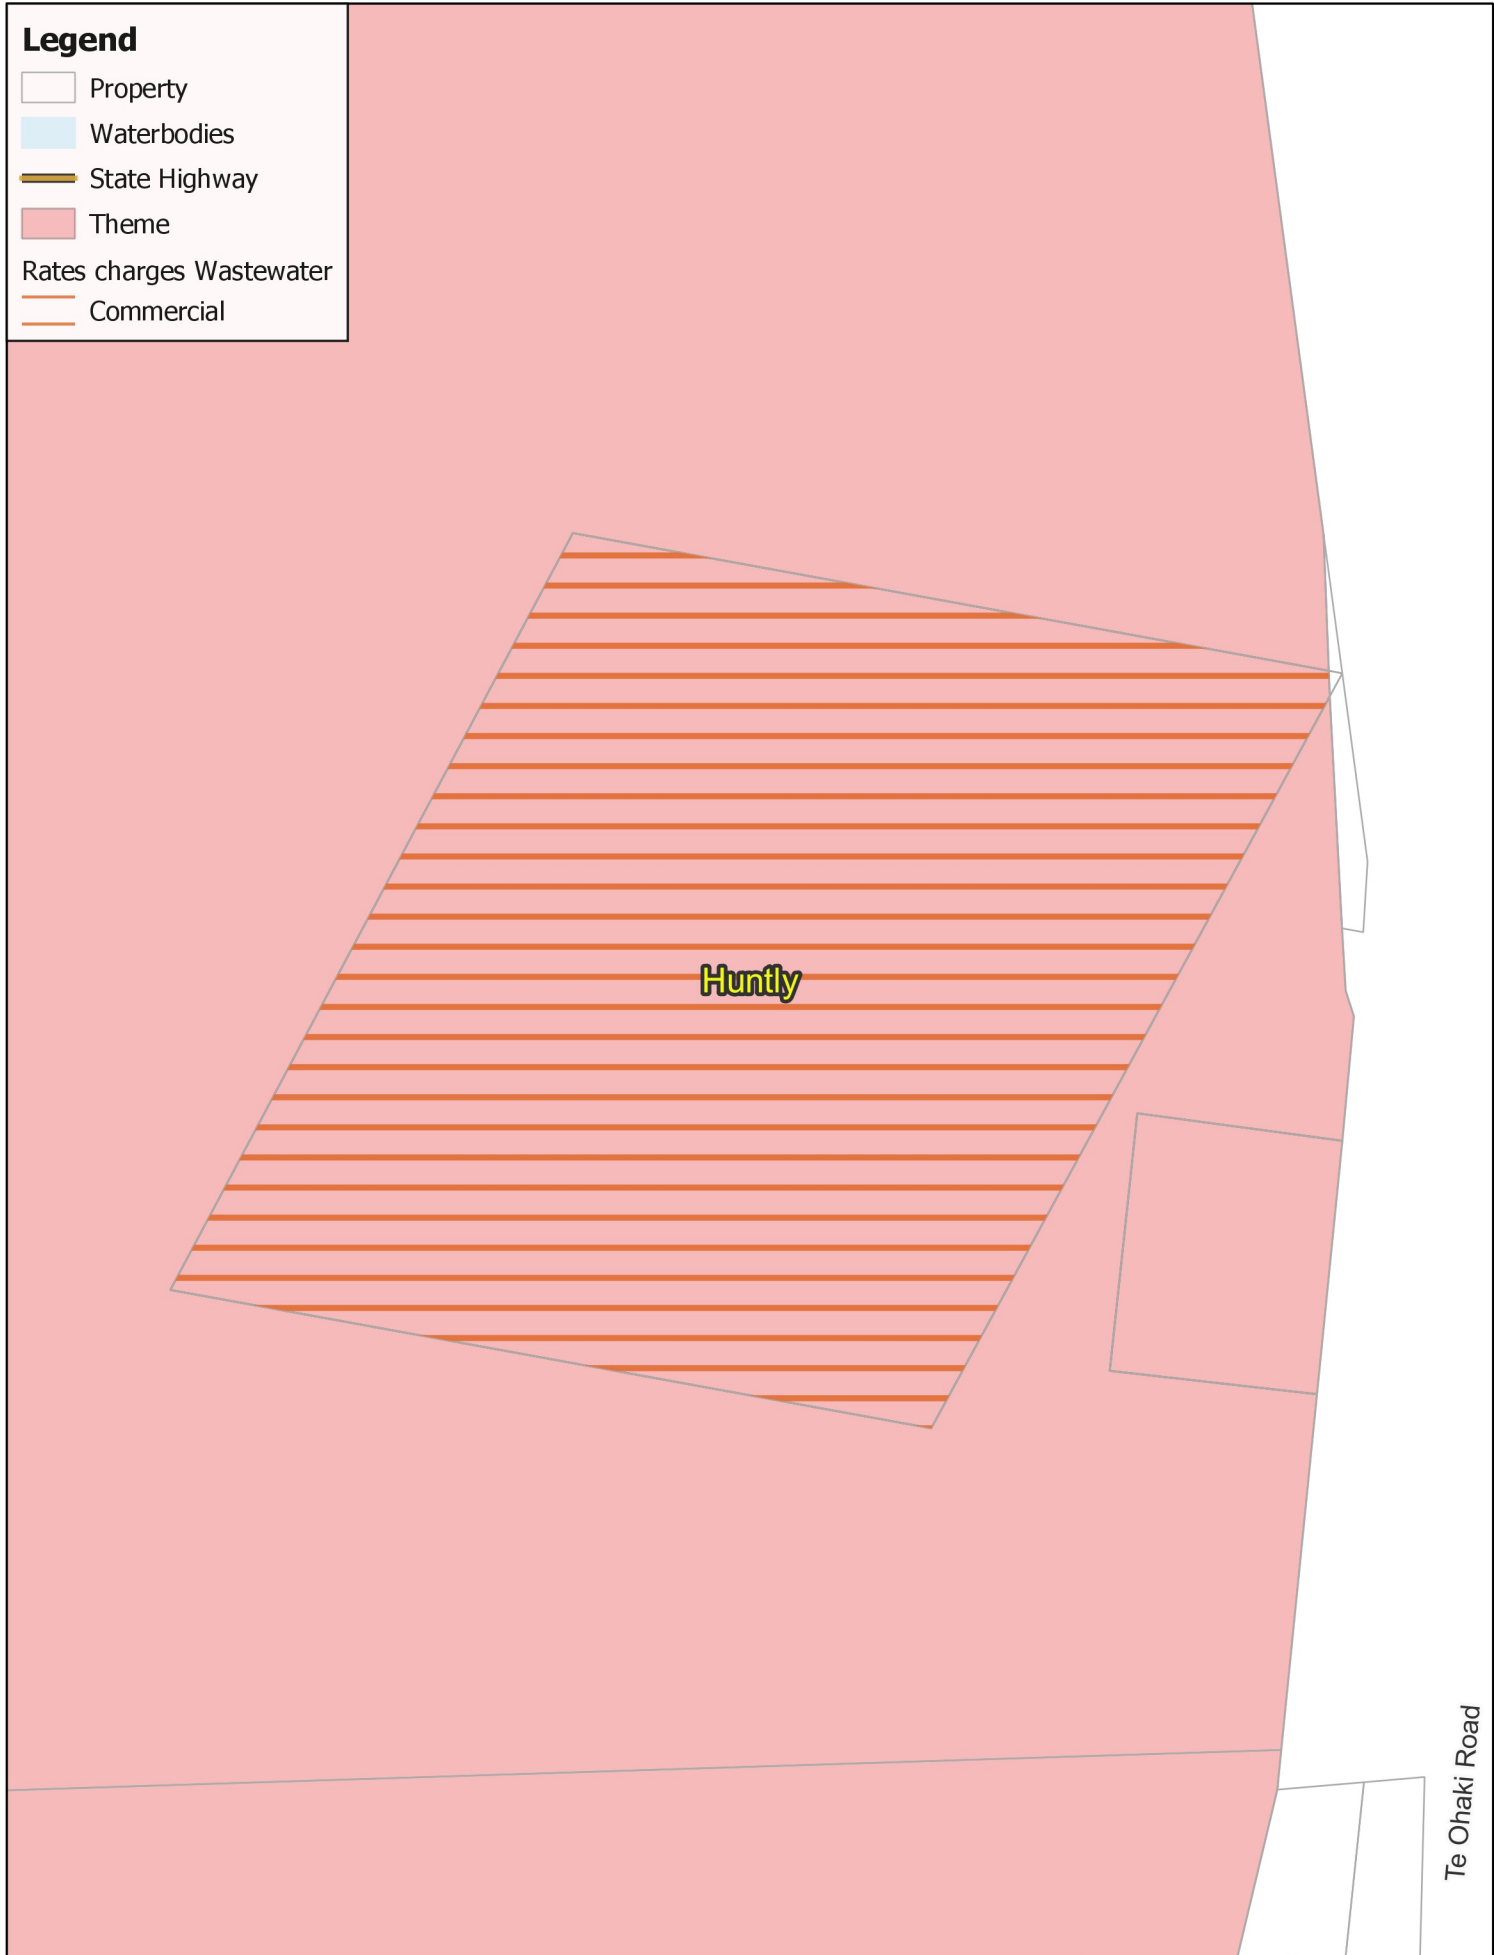

Legend

-  Property
-  Waterbodies
-  State Highway
-  Theme
- Rates charges Wastewater
-  Commercial

Huntly

Te Ohaki Road

**WASTEWATER:
Te Ohaki Commercial**

Business Intelligence
Created By: Admin
Created For: Rates
Date Created:
2022-04-05
Projection: NZTM
GD2000
Ref: Rating Themes