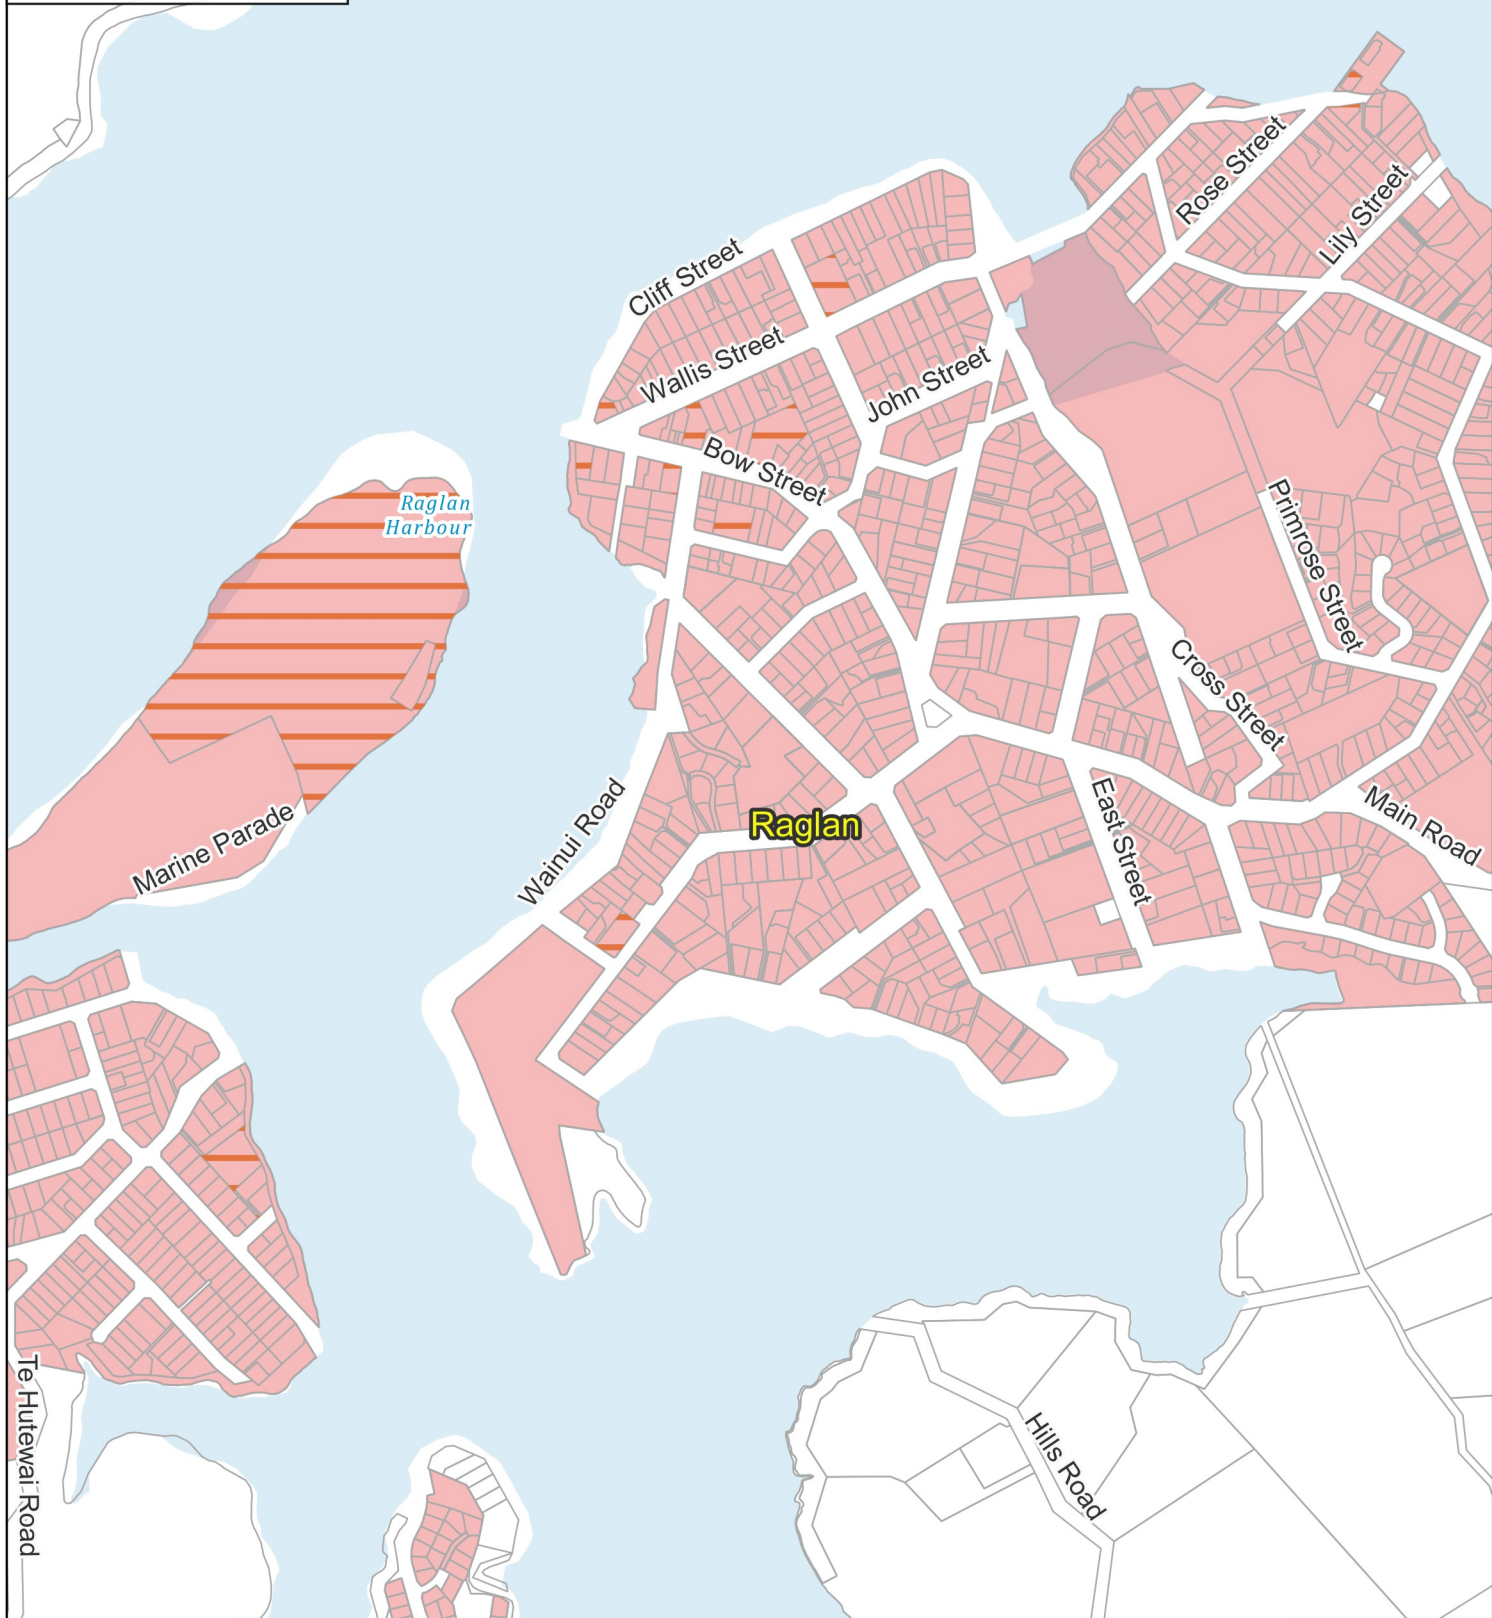

Legend

- Property
- Waterbodies
- State Highway
- Theme
- Rates charges Wastewater
- Commercial

WASTEWATER: Raglan Commercial

Business Intelligence
Created By: Admin
Created For: Rates
Date Created:
2022-04-05
Projection: NZTM
GD2000
Ref: Rating Themes

Copyright @ Waikato District Council
Cadastre Boundaries
LINZ CC-BY
Stats NZ CC-BY