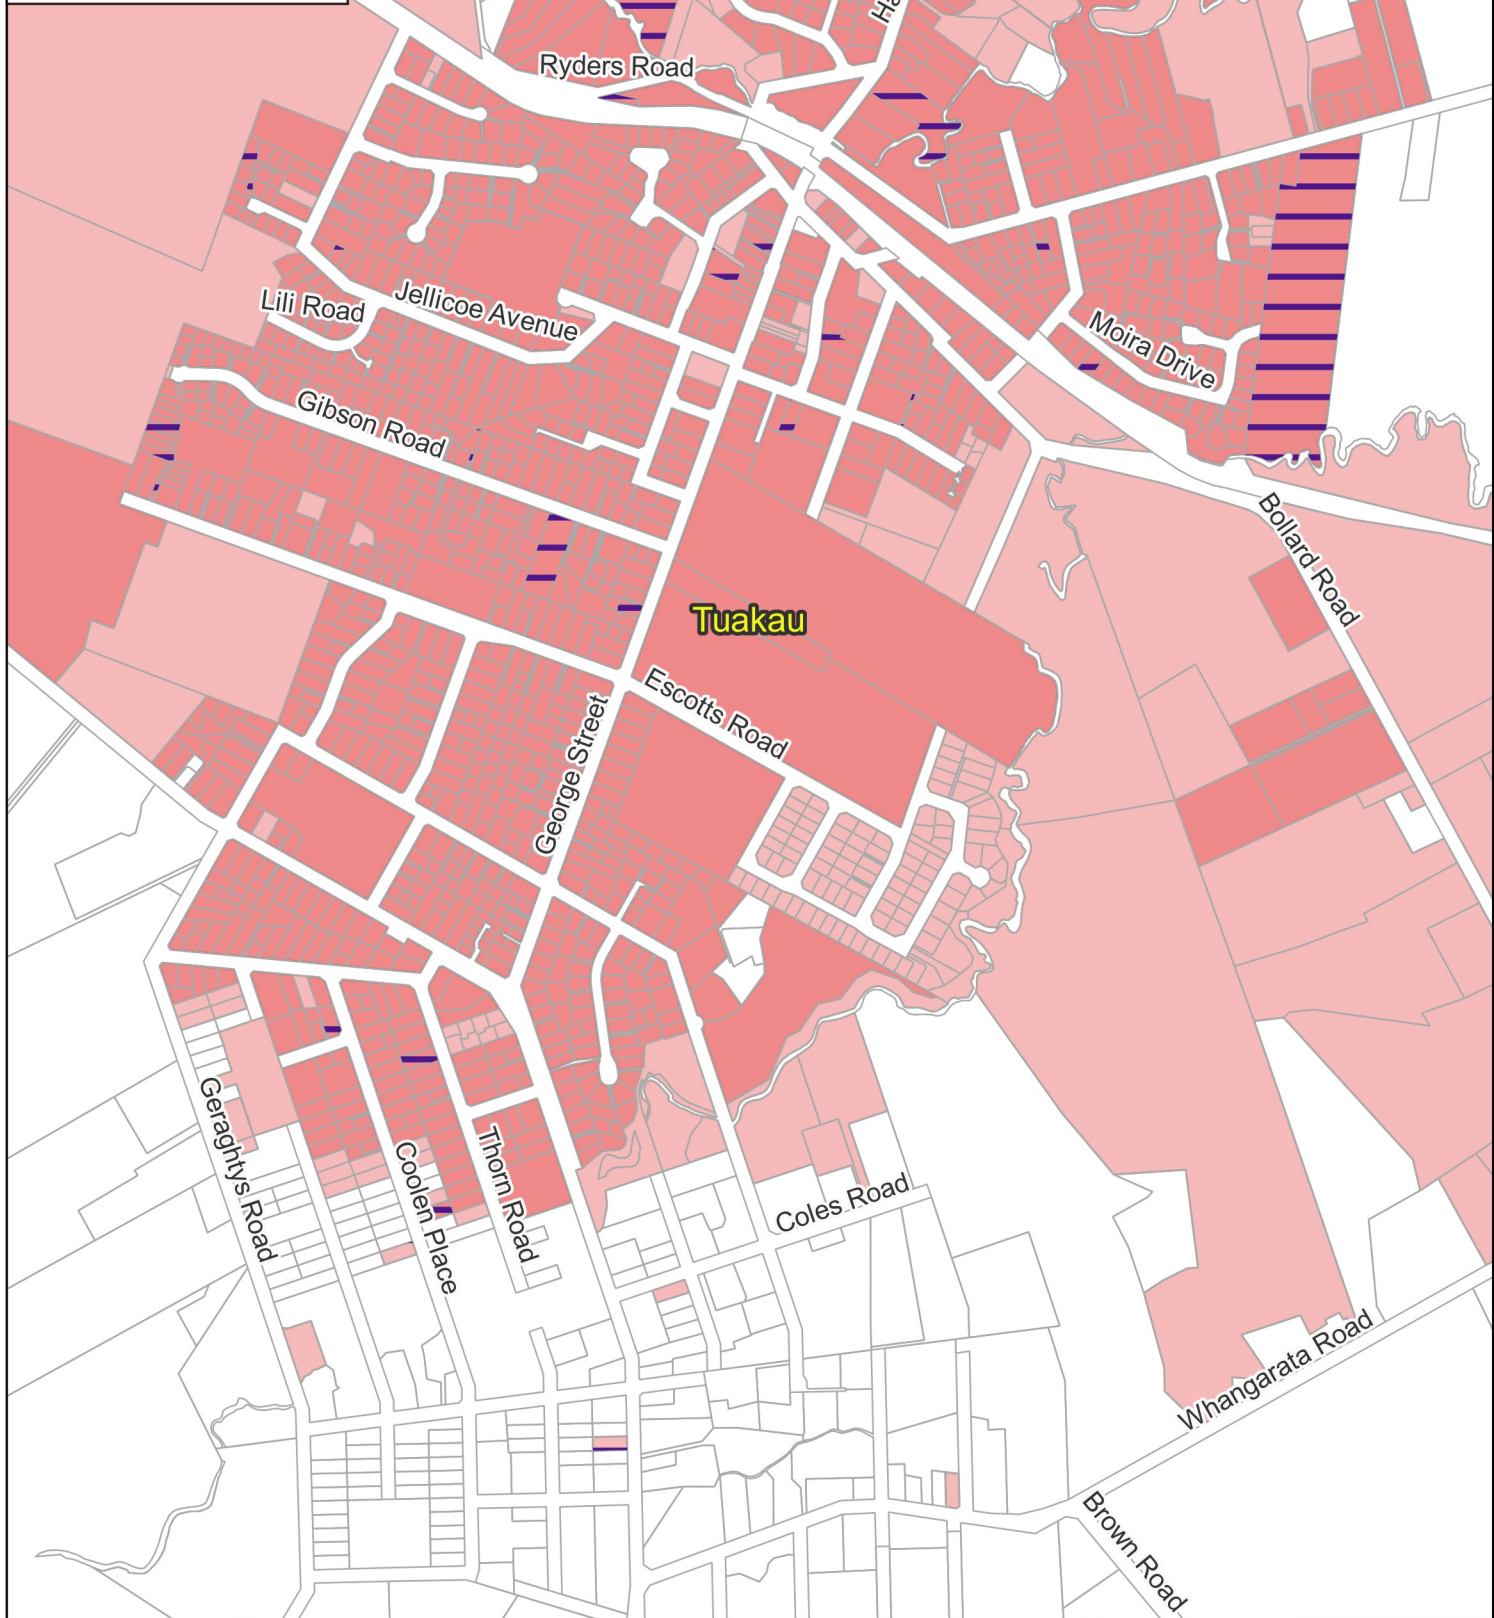

Legend

- Property
- Waterbodies
- State Highway
- Theme
- Rates charges Wastewater
- Sup

WASTEWATER: Tuakau

Business Intelligence
Created By: Admin
Created For: Rates
Date Created:
2022-04-05
Projection: NZTM
GD2000
Ref: Rating Themes

Copyright @ Waikato
District Council
Cadastre Boundaries
LINZ CC-BY
Stats NZ CC-BY