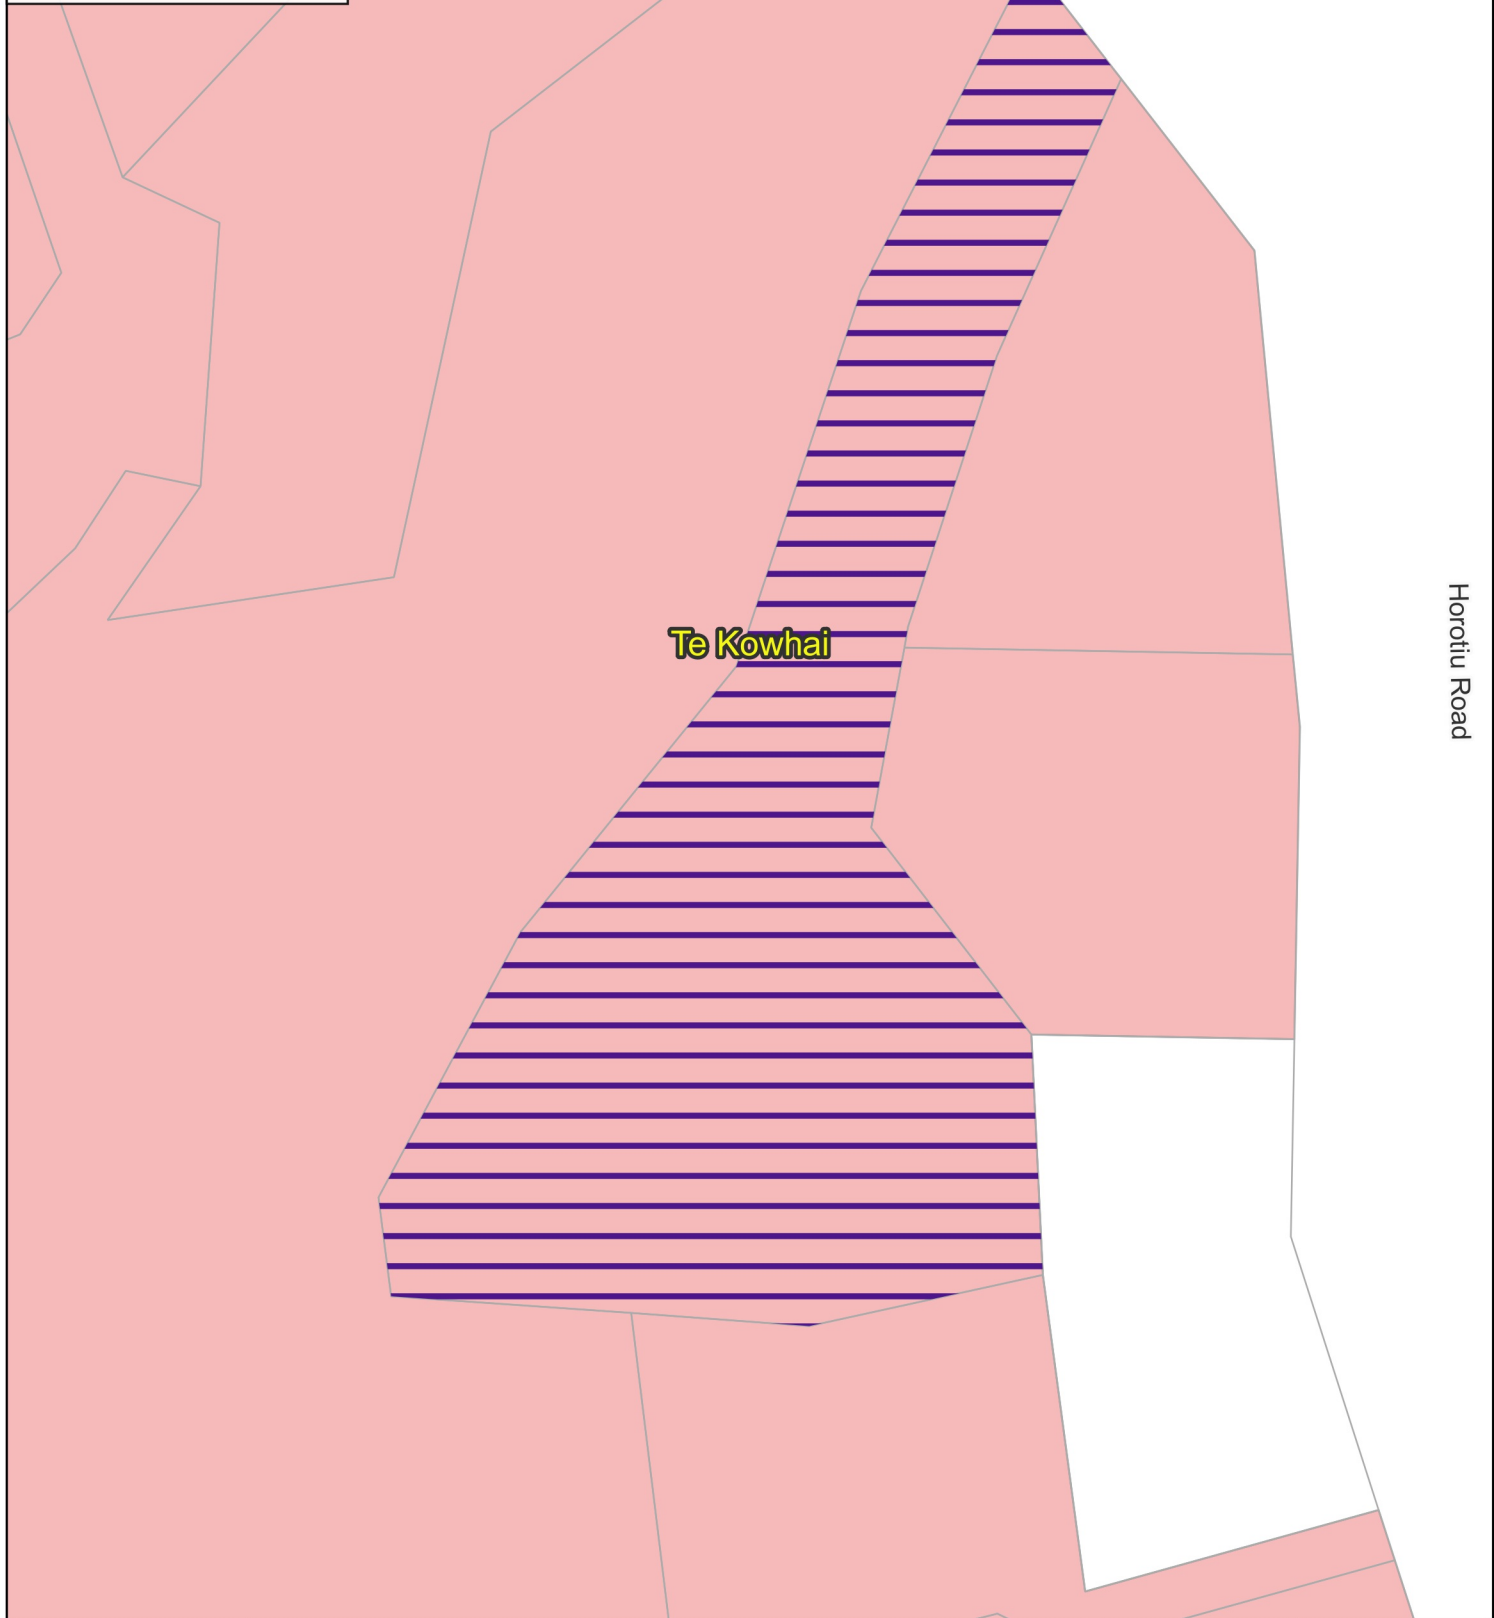

Legend

- Property
- Waterbodies
- State Highway
- Theme
- Rates charges Wastewater
- Sup

Te Kowhai

Bedford Road

Horotiu Road

**WASTEWATER:
Te Kowhai**

Business Intelligence
Created By: Admin
Created For: Rates
Date Created:
2022-04-05
Projection: NZTM
GD2000
Ref: Rating Themes

Copyright @ Waikato
District Council
Cadastre Boundaries
LINZ CC-BY
Stats NZ CC-BY