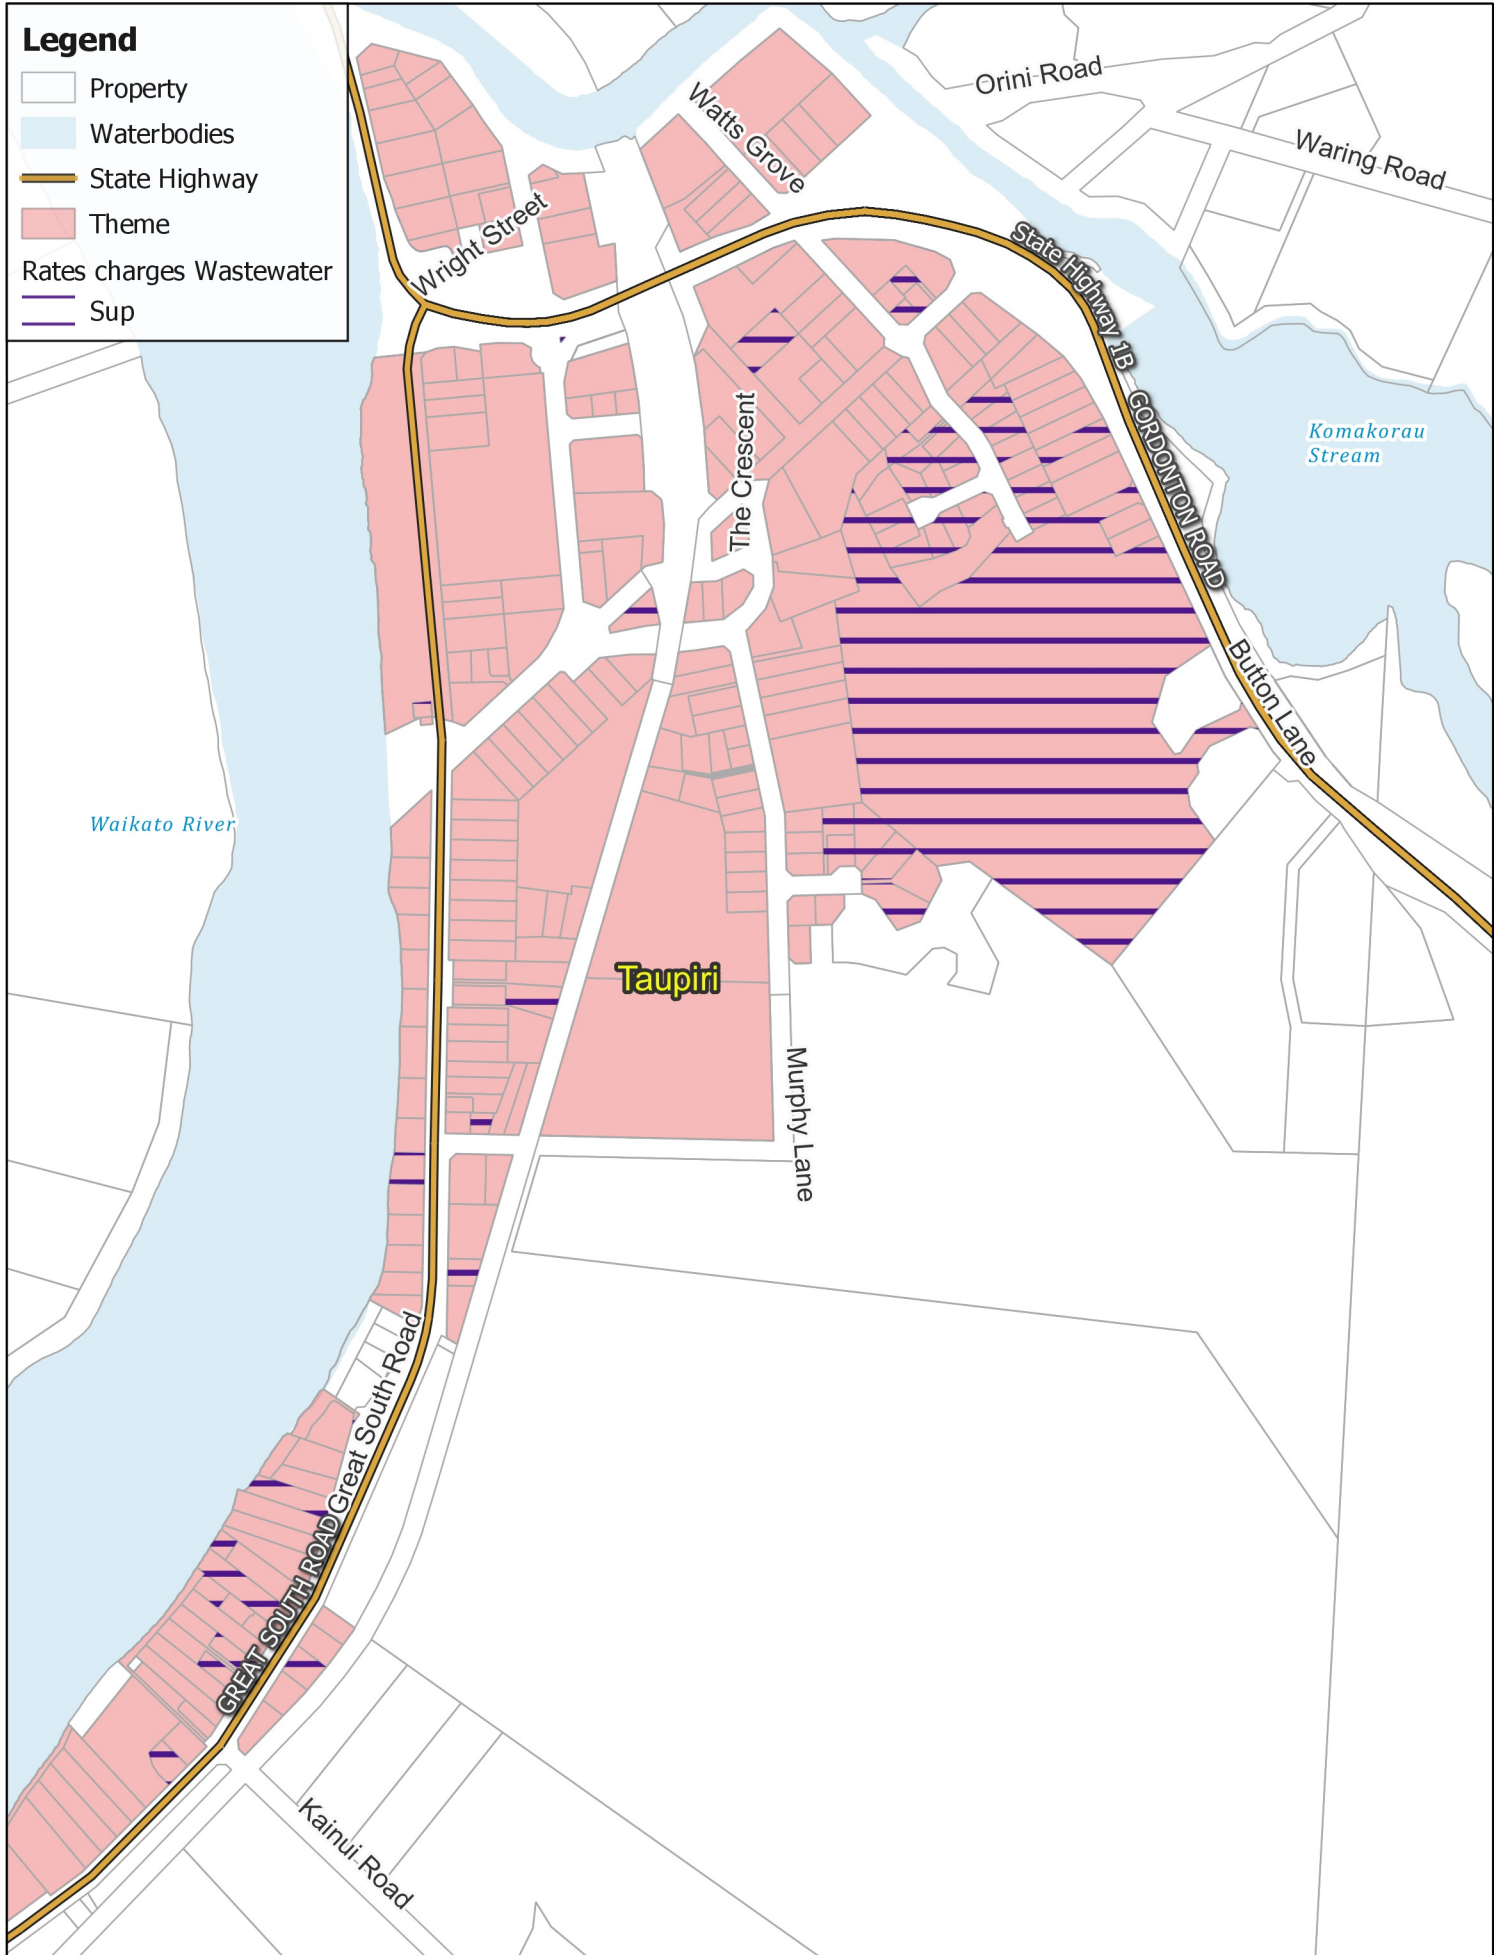

Legend

-  Property
-  Waterbodies
-  State Highway
-  Theme
- Rates charges Wastewater
-  Sup

Taupiri

**WASTEWATER:
Taupiri**

Business Intelligence
 Created By: Admin
 Created For: Rates
 Date Created:
 2022-04-05
 Projection: NZTM
 GD2000
 Ref: Rating Themes

Copyright @ Waikato
 District Council
 Cadastre Boundaries
 LINZ CC-BY
 Stats NZ CC-BY