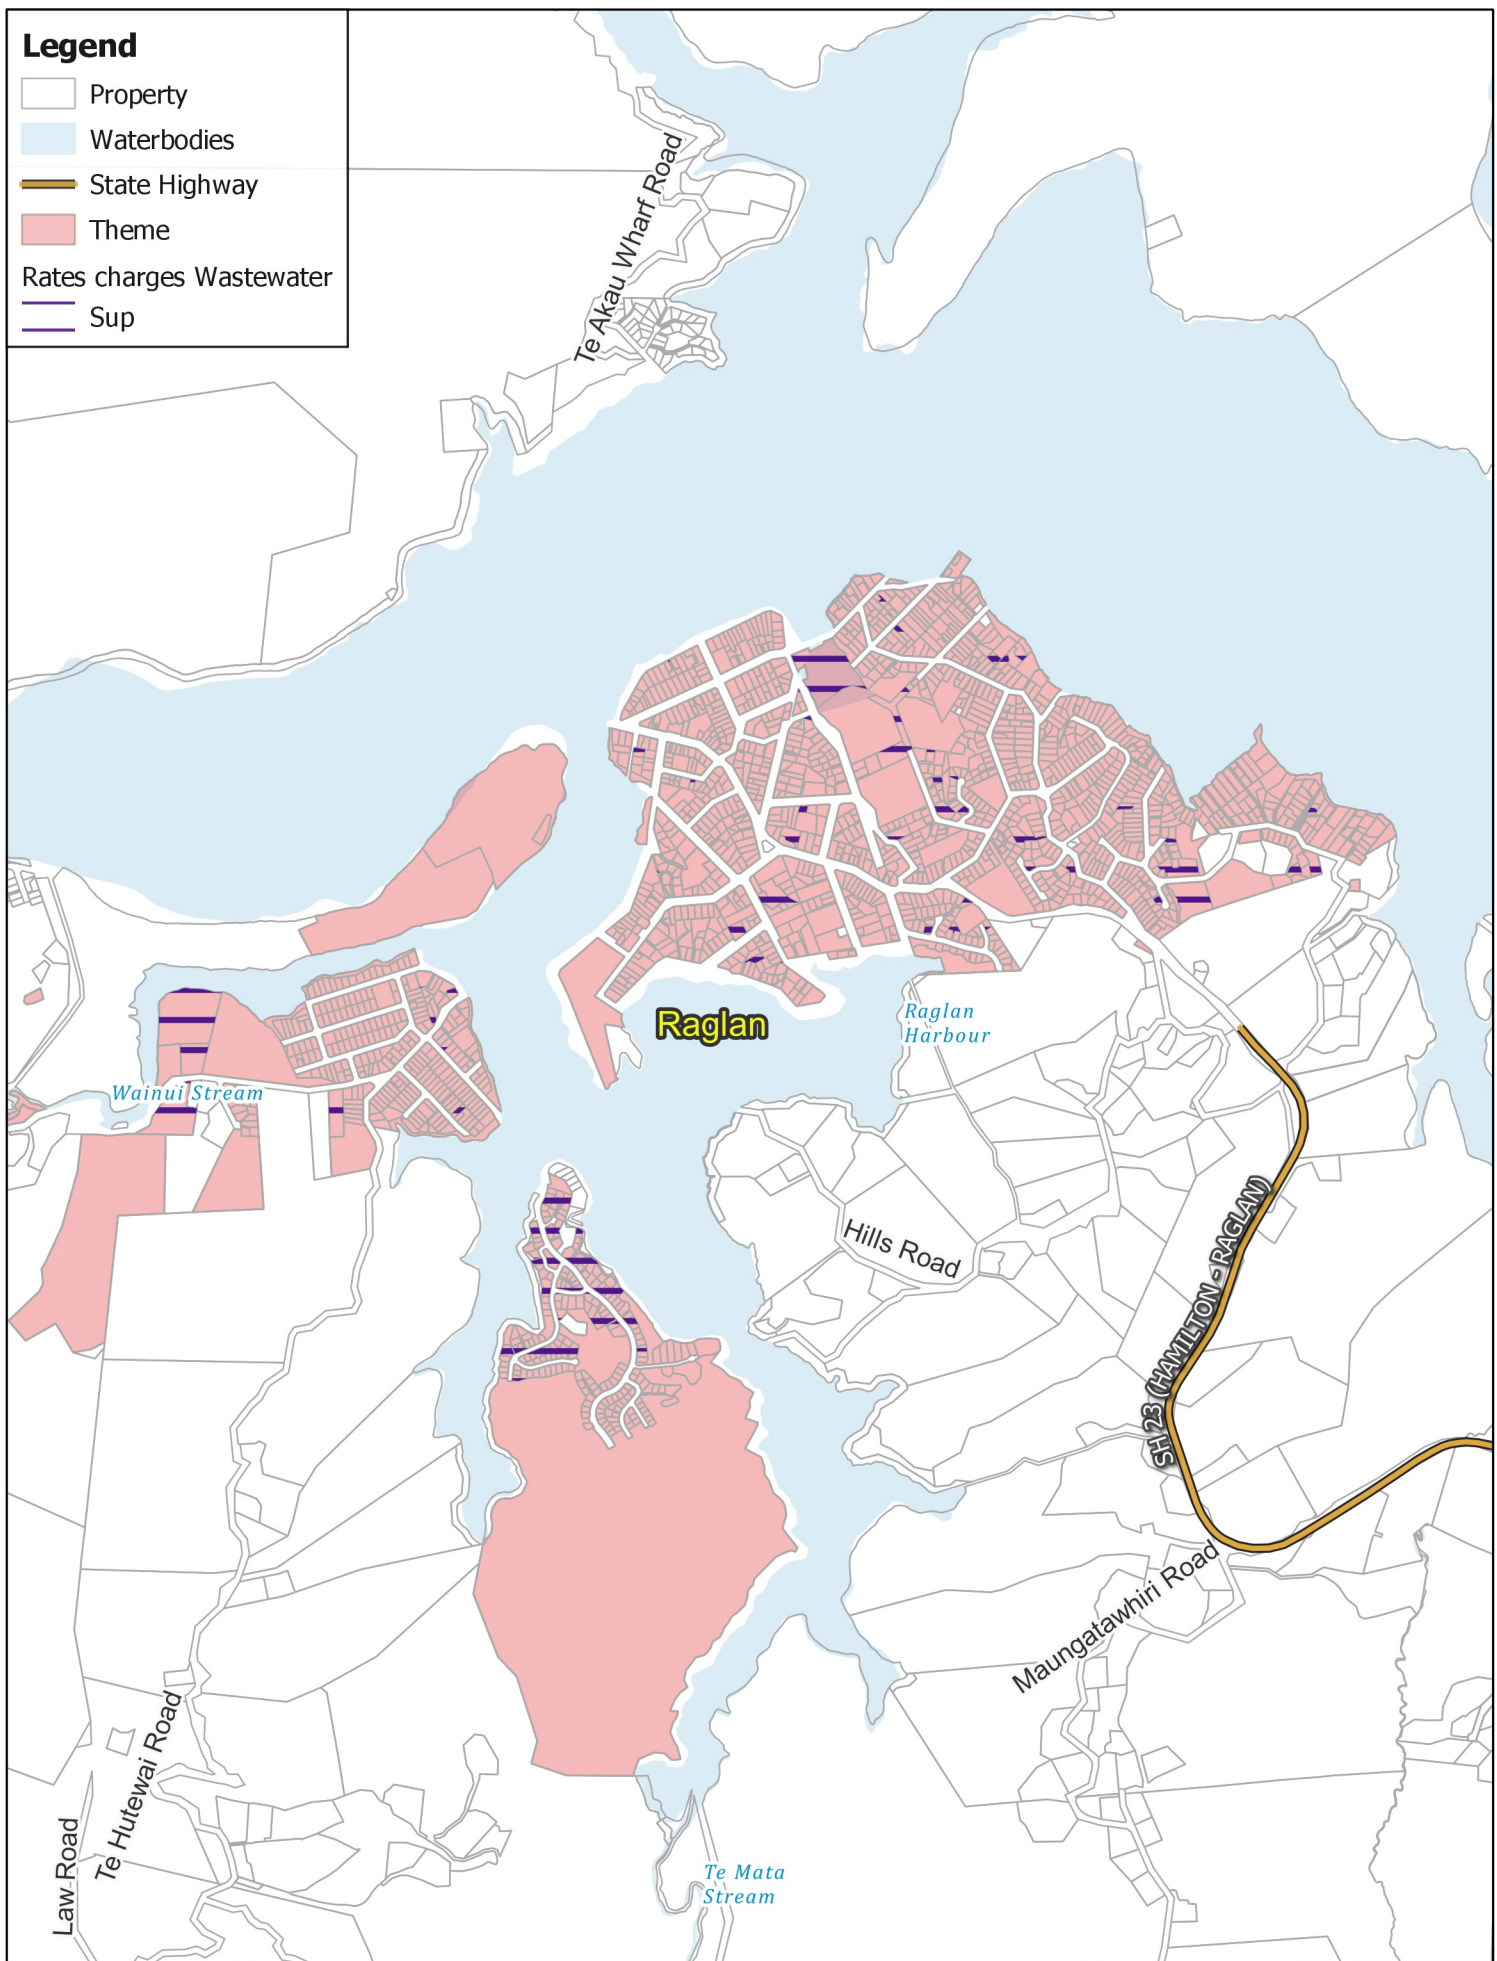

Legend

- Property
- Waterbodies
- State Highway
- Theme
- Rates charges Wastewater
- Sup

WASTEWATER: Raglan

Business Intelligence
Created By: Admin
Created For: Rates
Date Created:
2022-04-05
Projection: NZTM
GD2000
Ref: Rating Themes

Copyright @ Waikato
District Council
Cadastre Boundaries
LINZ CC-BY
Stats NZ CC-BY