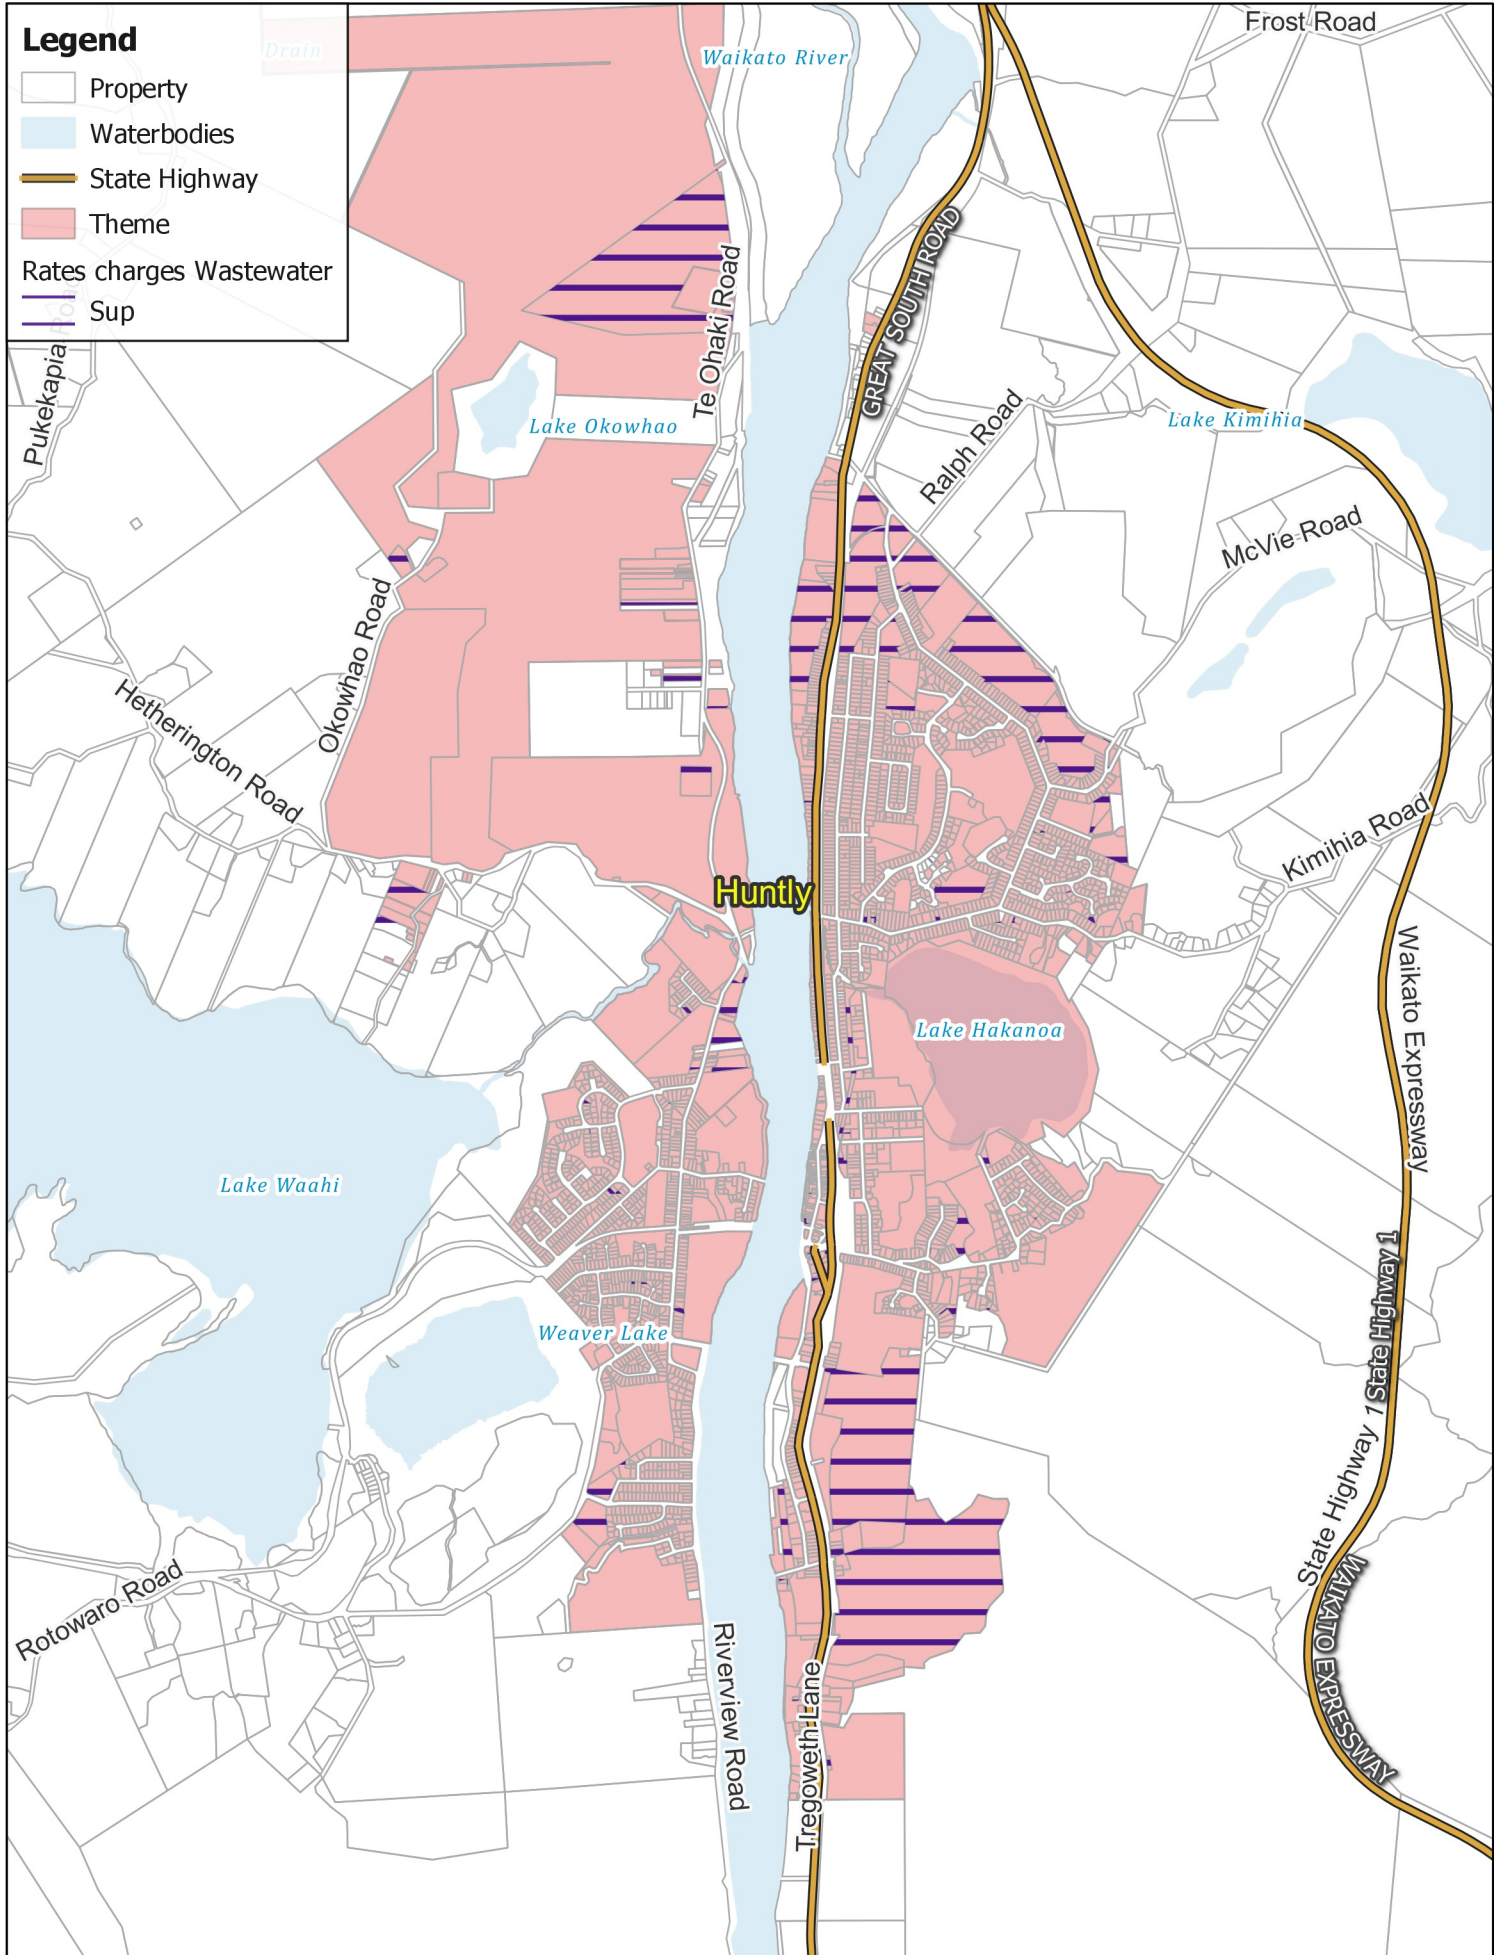

Legend

- Property
- Waterbodies
- State Highway
- Theme
- Rates charges Wastewater
- Sup

**WASTEWATER:
Huntly**

Business Intelligence
 Created By: Admin
 Created For: Rates
 Date Created:
 2022-04-05
 Projection: NZTM
 GD2000
 Ref: Rating Themes

Copyright © Waikato
 District Council
 Cadastre Boundaries
 LINZ CC-BY
 Stats NZ CC-BY