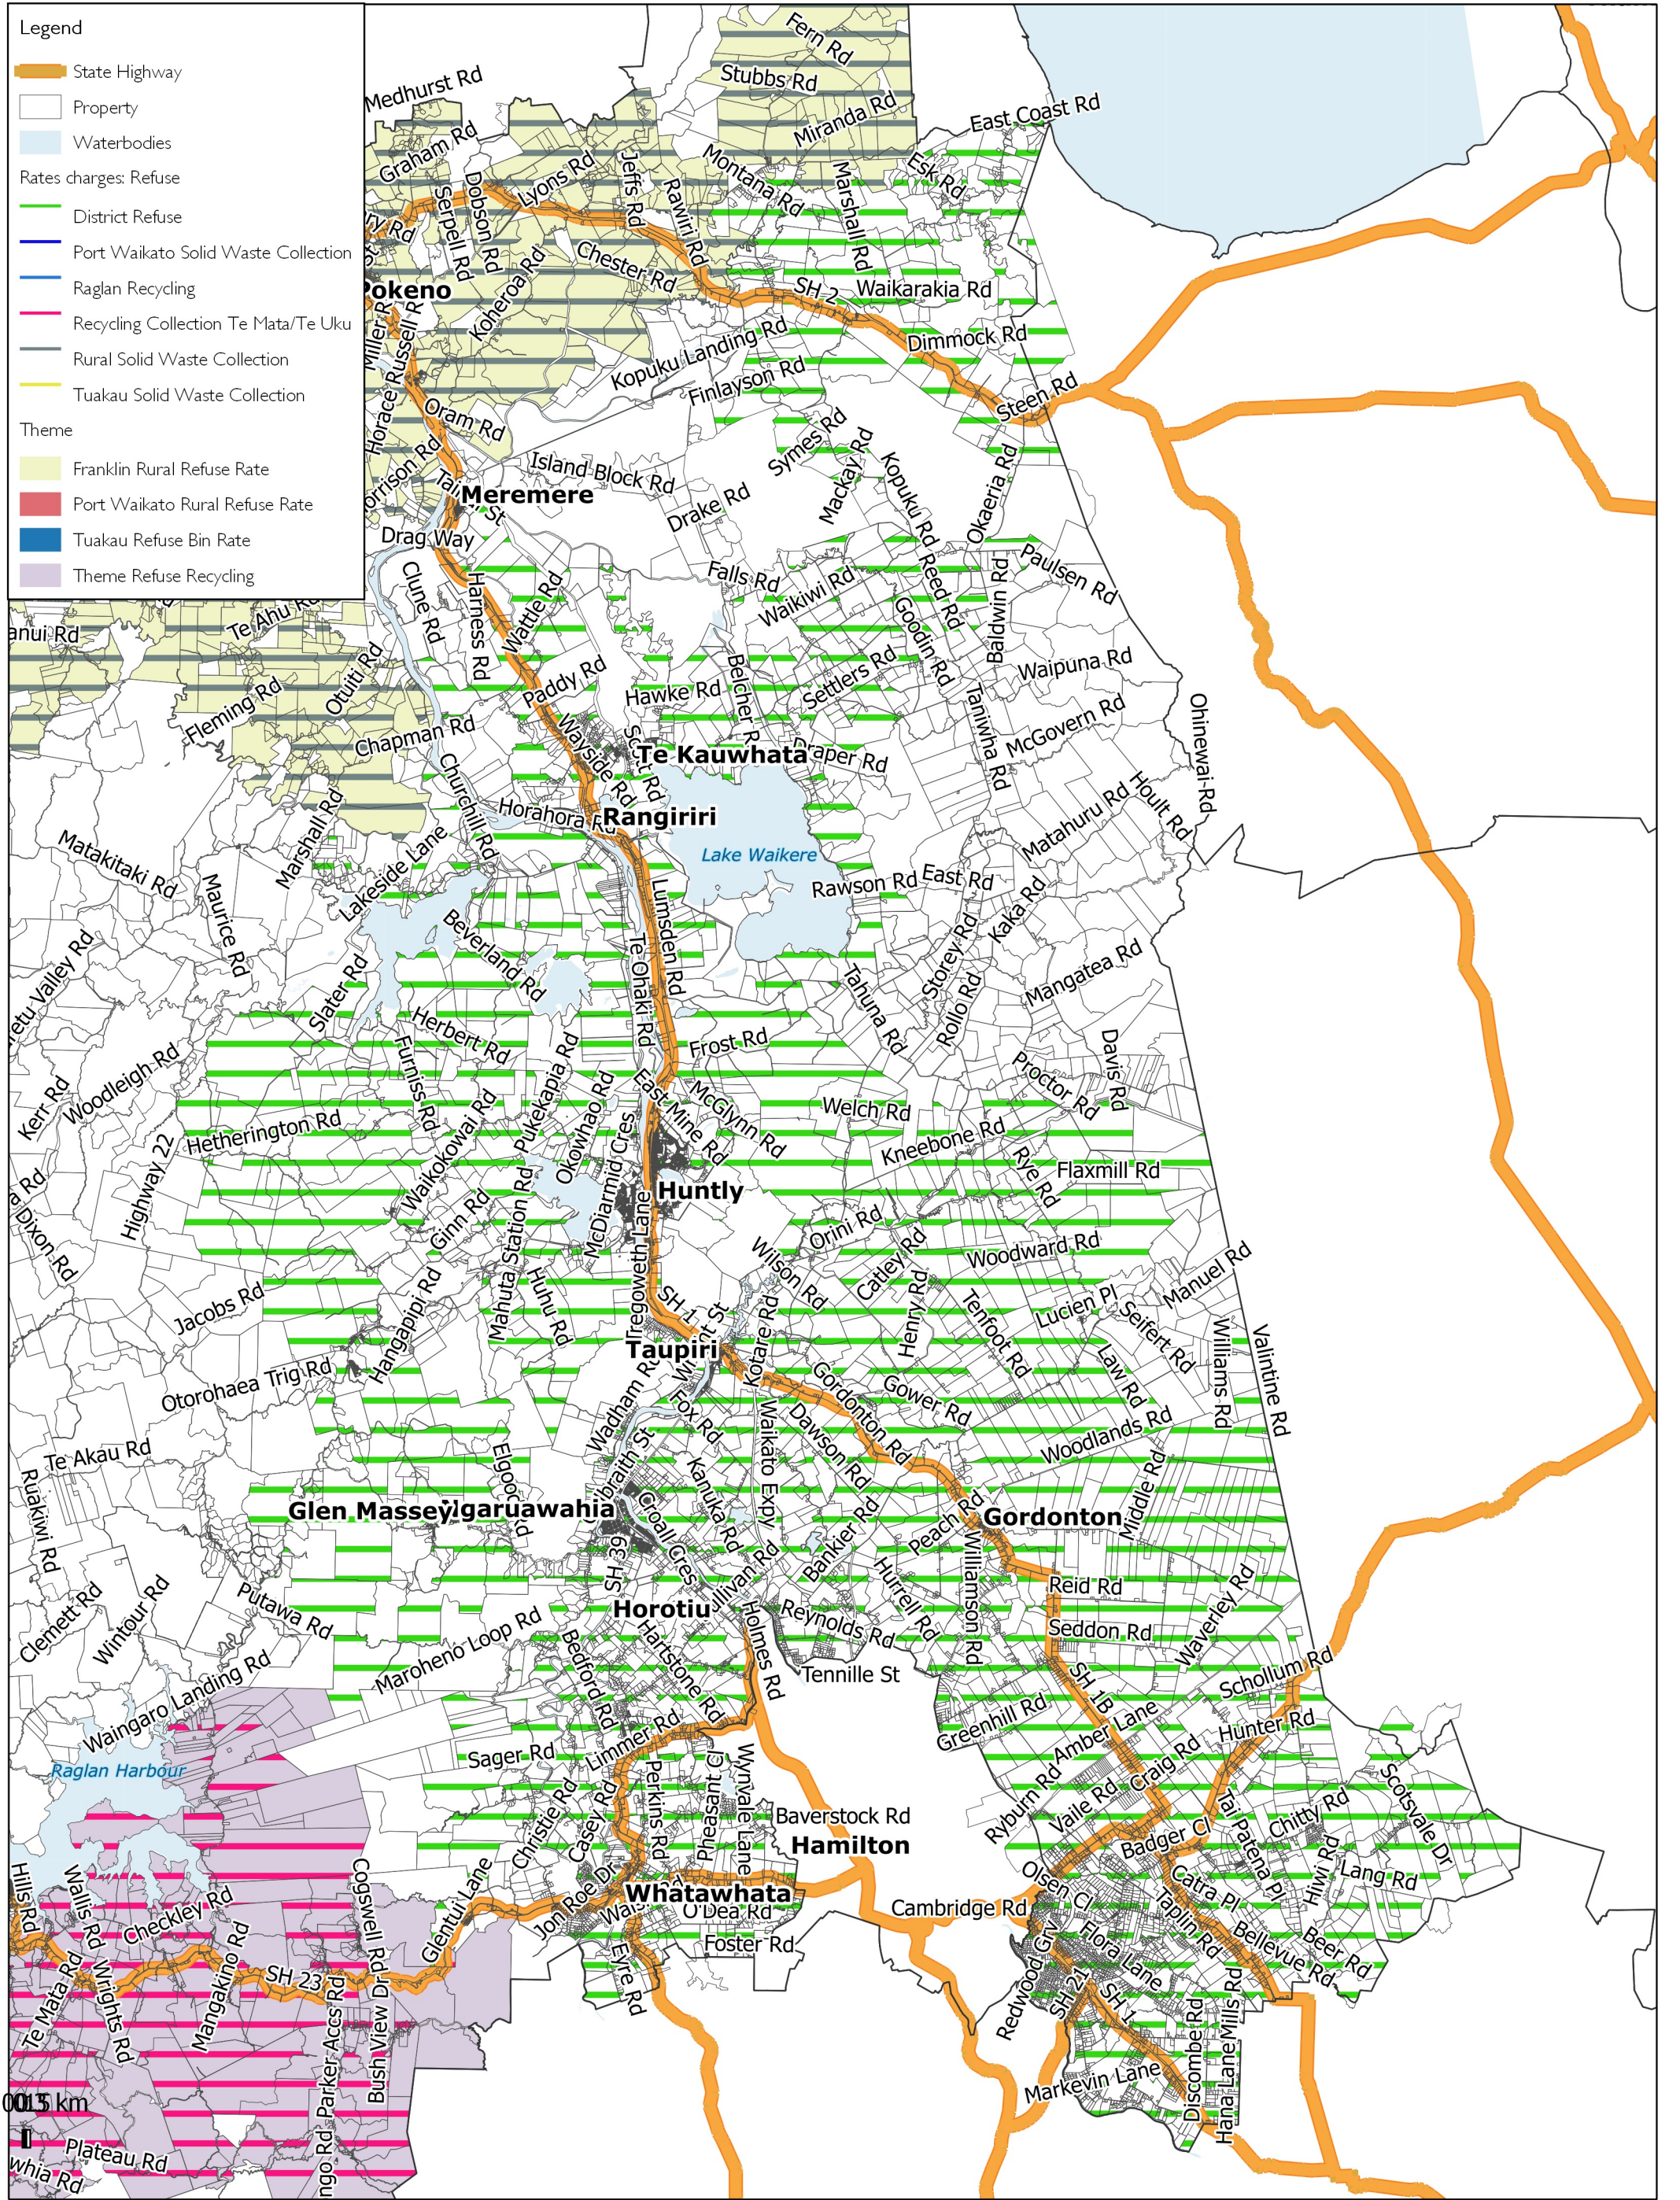

Legend

- State Highway
- Property
- Waterbodies

Rates charges: Refuse

- District Refuse
- Port Waikato Solid Waste Collection
- Raglan Recycling
- Recycling Collection Te Mata/Te Uku
- Rural Solid Waste Collection
- Tuakau Solid Waste Collection

Theme

- Franklin Rural Refuse Rate
- Port Waikato Rural Refuse Rate
- Tuakau Refuse Bin Rate
- Theme Refuse Recycling

Refuse/Recycling: District Refuse

GIS Department
 Created By: EMK
 Created For: STHOM002
 Date Created: 12-10-2018
 Projection: NZTM
 GD2000
 Ref: SD26055