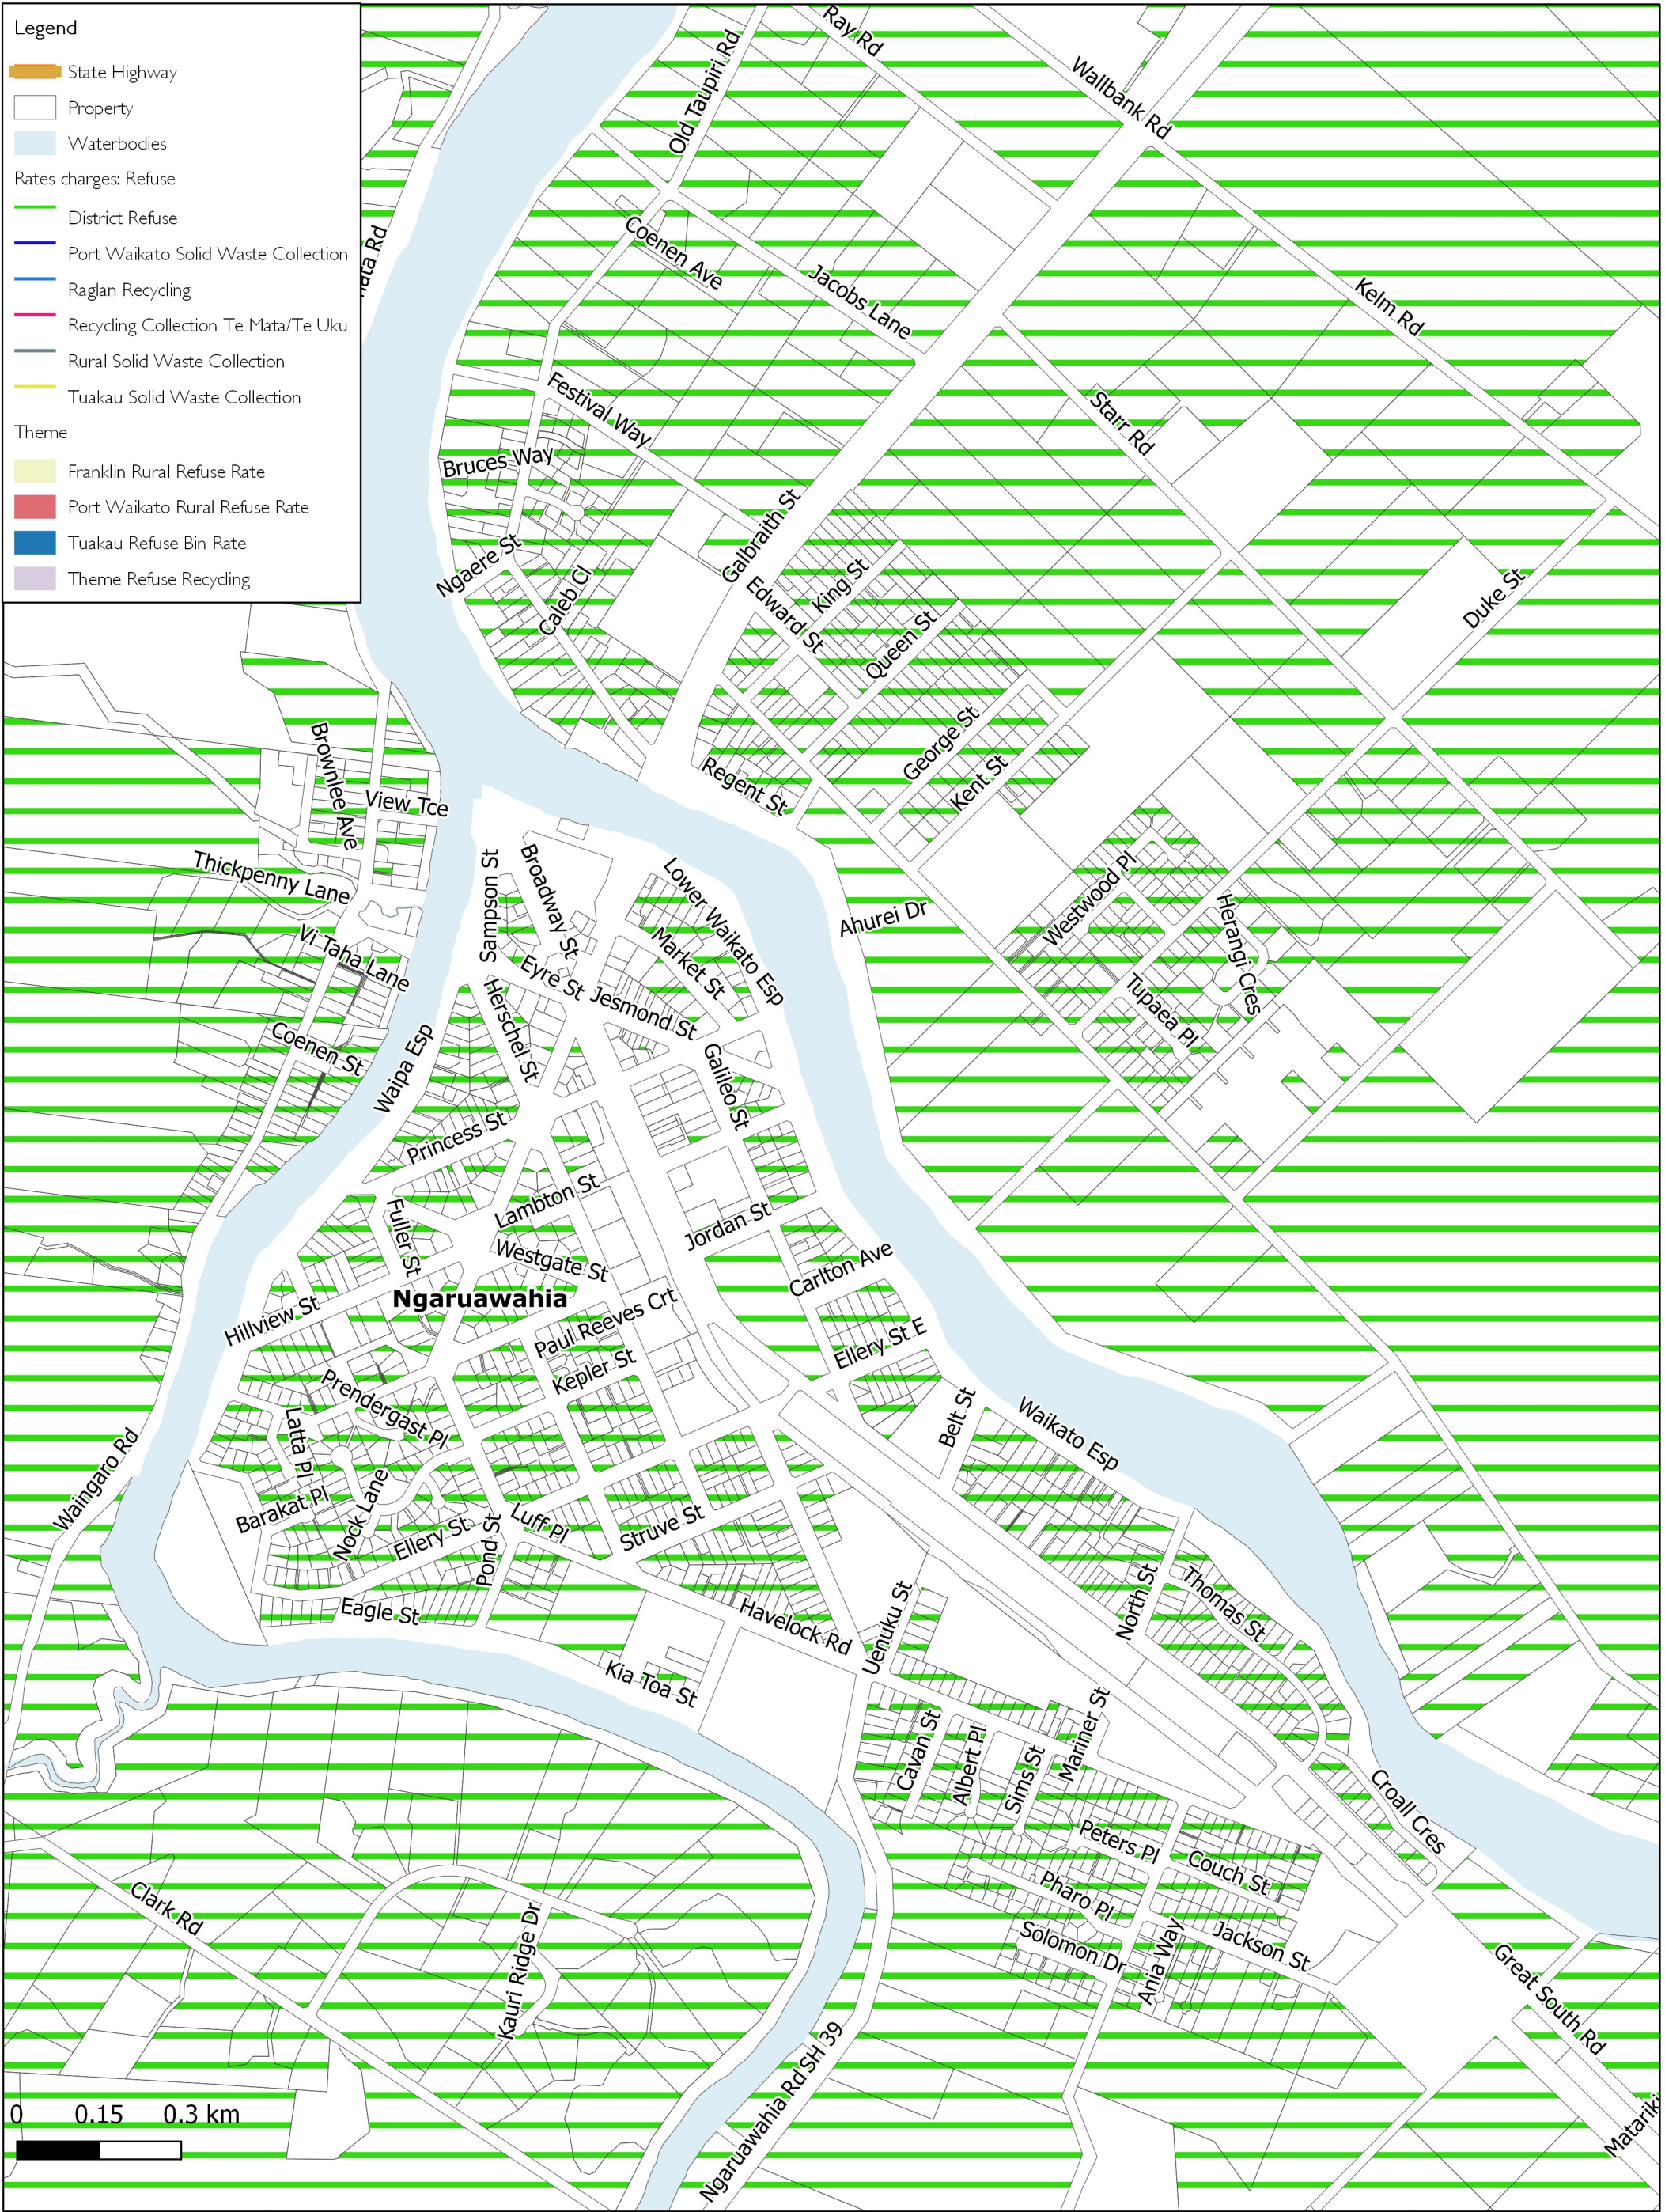

Legend

- State Highway
- Property
- Waterbodies

Rates charges: Refuse

- District Refuse
- Port Waikato Solid Waste Collection
- Raglan Recycling
- Recycling Collection Te Mata/Te Uku
- Rural Solid Waste Collection
- Tuakau Solid Waste Collection

Theme

- Franklin Rural Refuse Rate
- Port Waikato Rural Refuse Rate
- Tuakau Refuse Bin Rate
- Theme Refuse Recycling

Refuse/Recycling: District Refuse Ngaruawahia

GIS Department
 Created By: EMK
 Created For: STHOM002
 Date Created: 12-10-2018
 Projection: NZTM GD2000
 Ref: SD26055