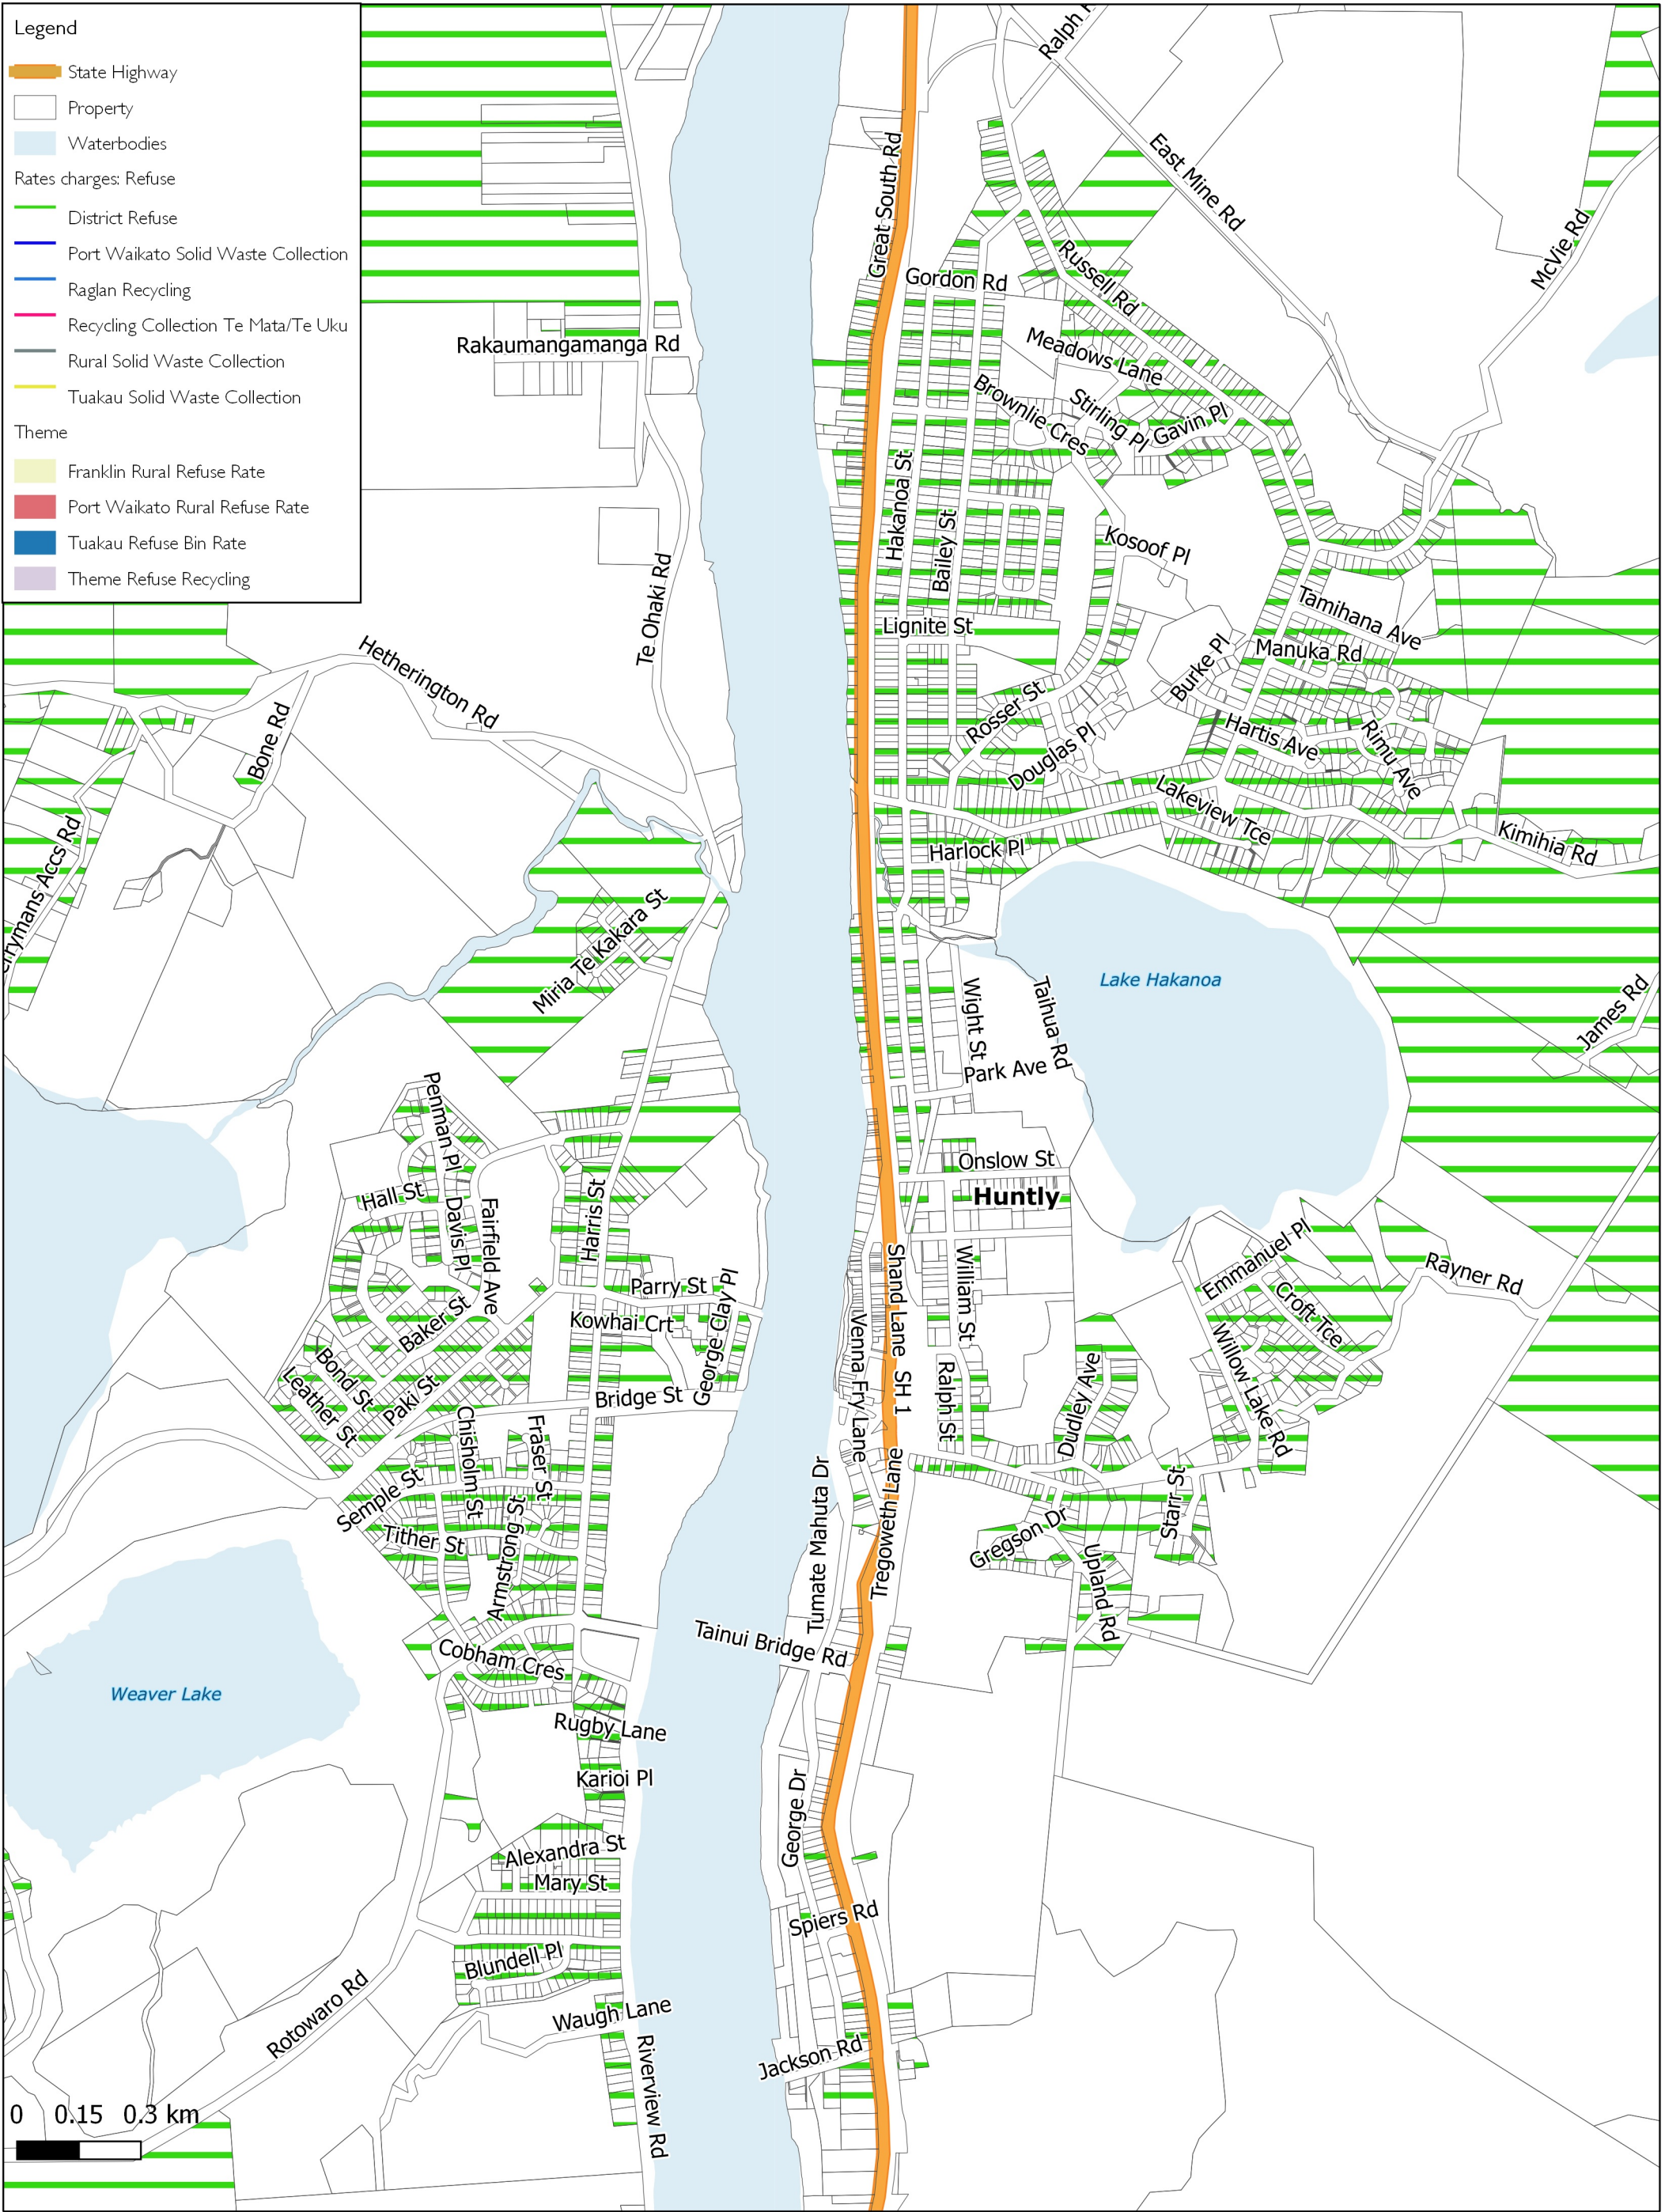

Legend

-  State Highway
-  Property
-  Waterbodies

Rates charges: Refuse

-  District Refuse
-  Port Waikato Solid Waste Collection
-  Raglan Recycling
-  Recycling Collection Te Mata/Te Uku
-  Rural Solid Waste Collection
-  Tuakau Solid Waste Collection

Theme

-  Franklin Rural Refuse Rate
-  Port Waikato Rural Refuse Rate
-  Tuakau Refuse Bin Rate
-  Theme Refuse Recycling

Refuse/Recycling: District Refuse Huntly

GIS Department
 Created By: EMK
 Created For: STHOM002
 Date Created: 12-10-2018
 Projection: NZTM GD2000
 Ref: SD26055