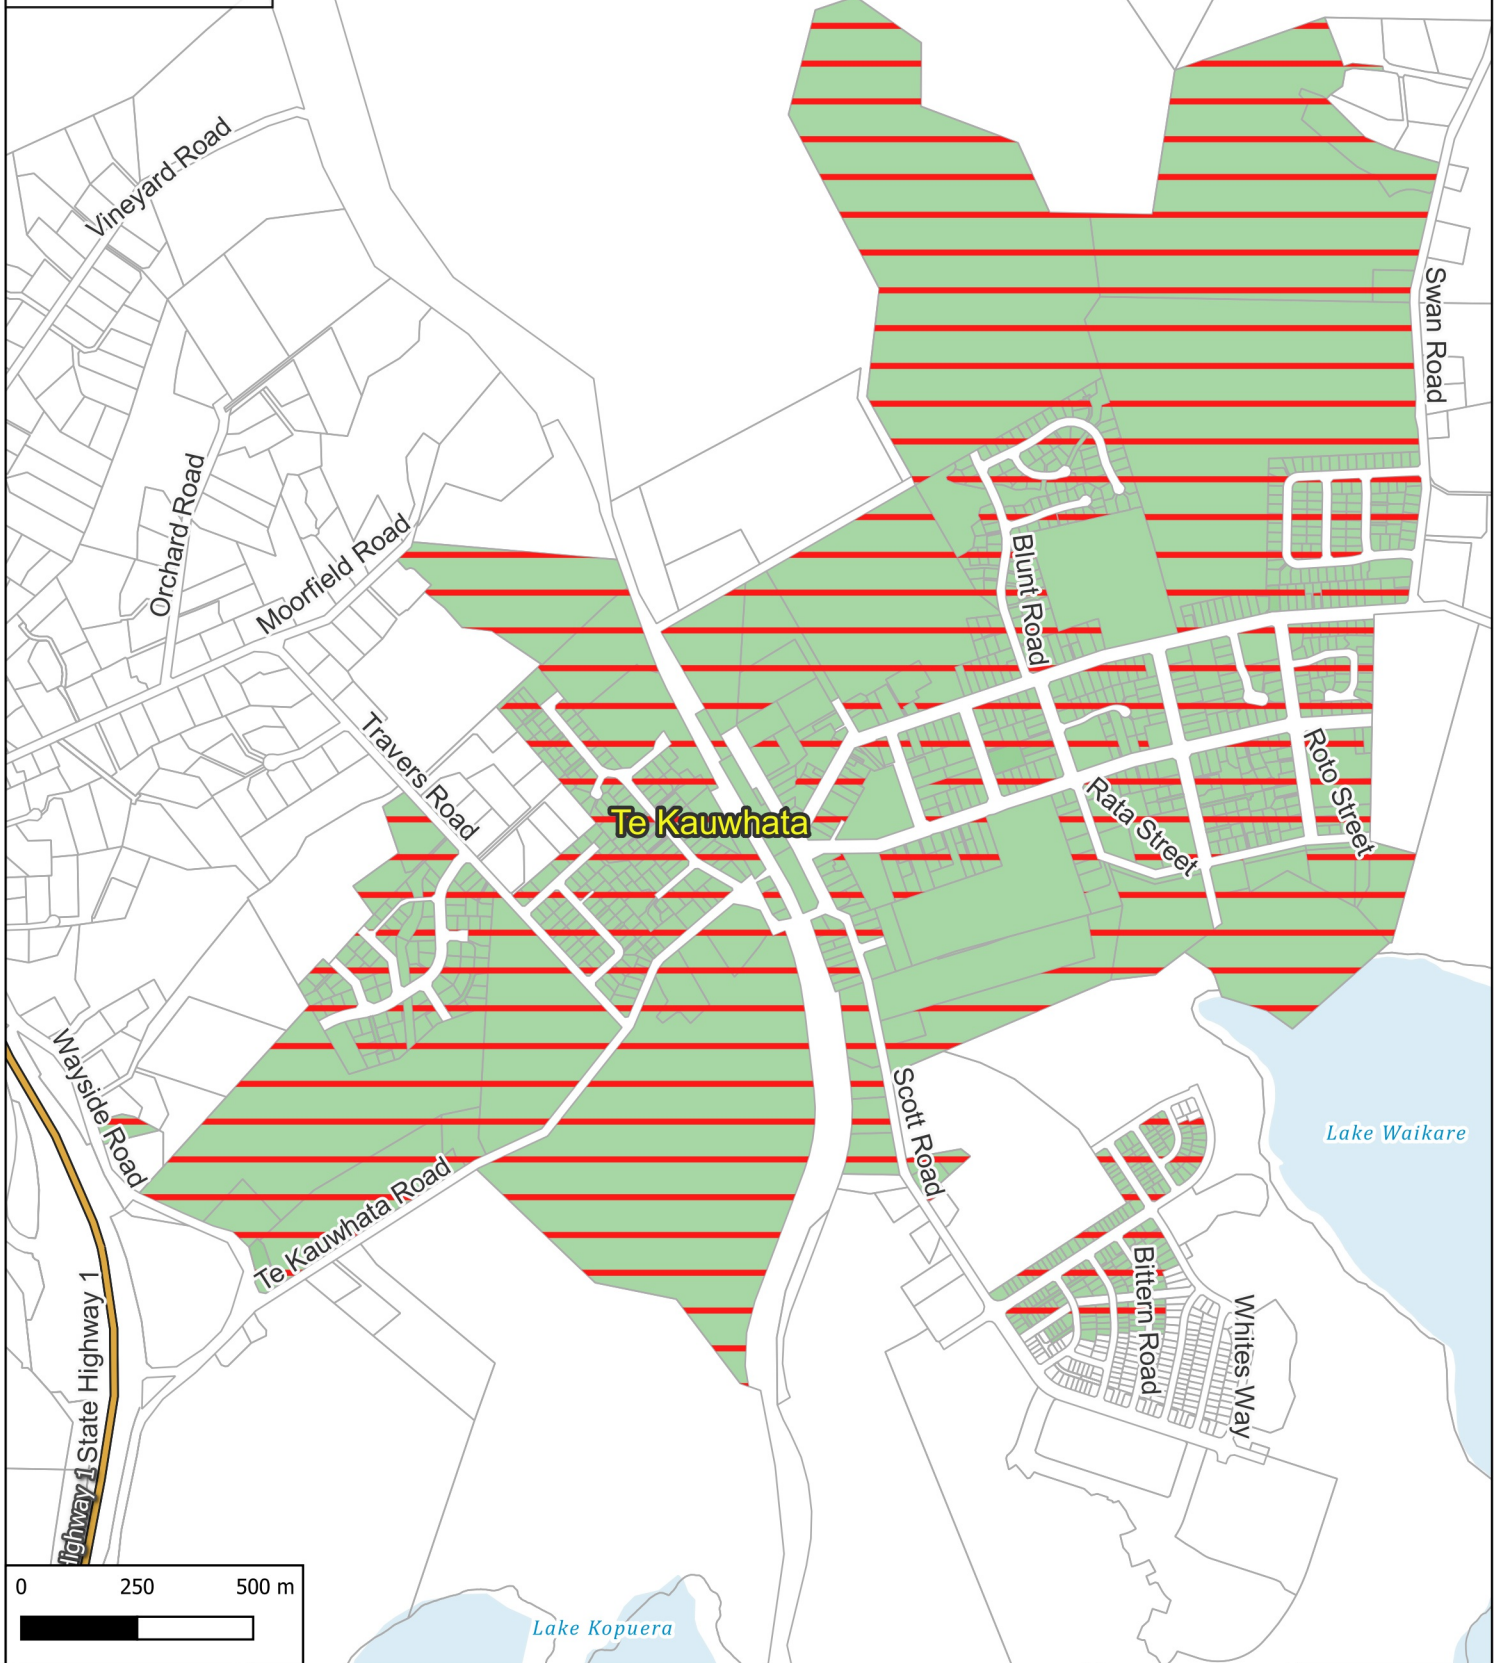

**Legend**

- Property
- Waterbodies
- State Highway
- Theme
- Rates Charges

**STORMWATER:  
Te Kauwhata**

Business Intelligence  
Created By: Admin  
Created For: Rates  
Date Created:  
2022-04-07  
Projection: NZTM  
GD2000  
Ref: Rating Themes

Copyright @ Waikato  
District Council  
Cadastre Boundaries  
LINZ CC-BY  
Stats NZ CC-BY