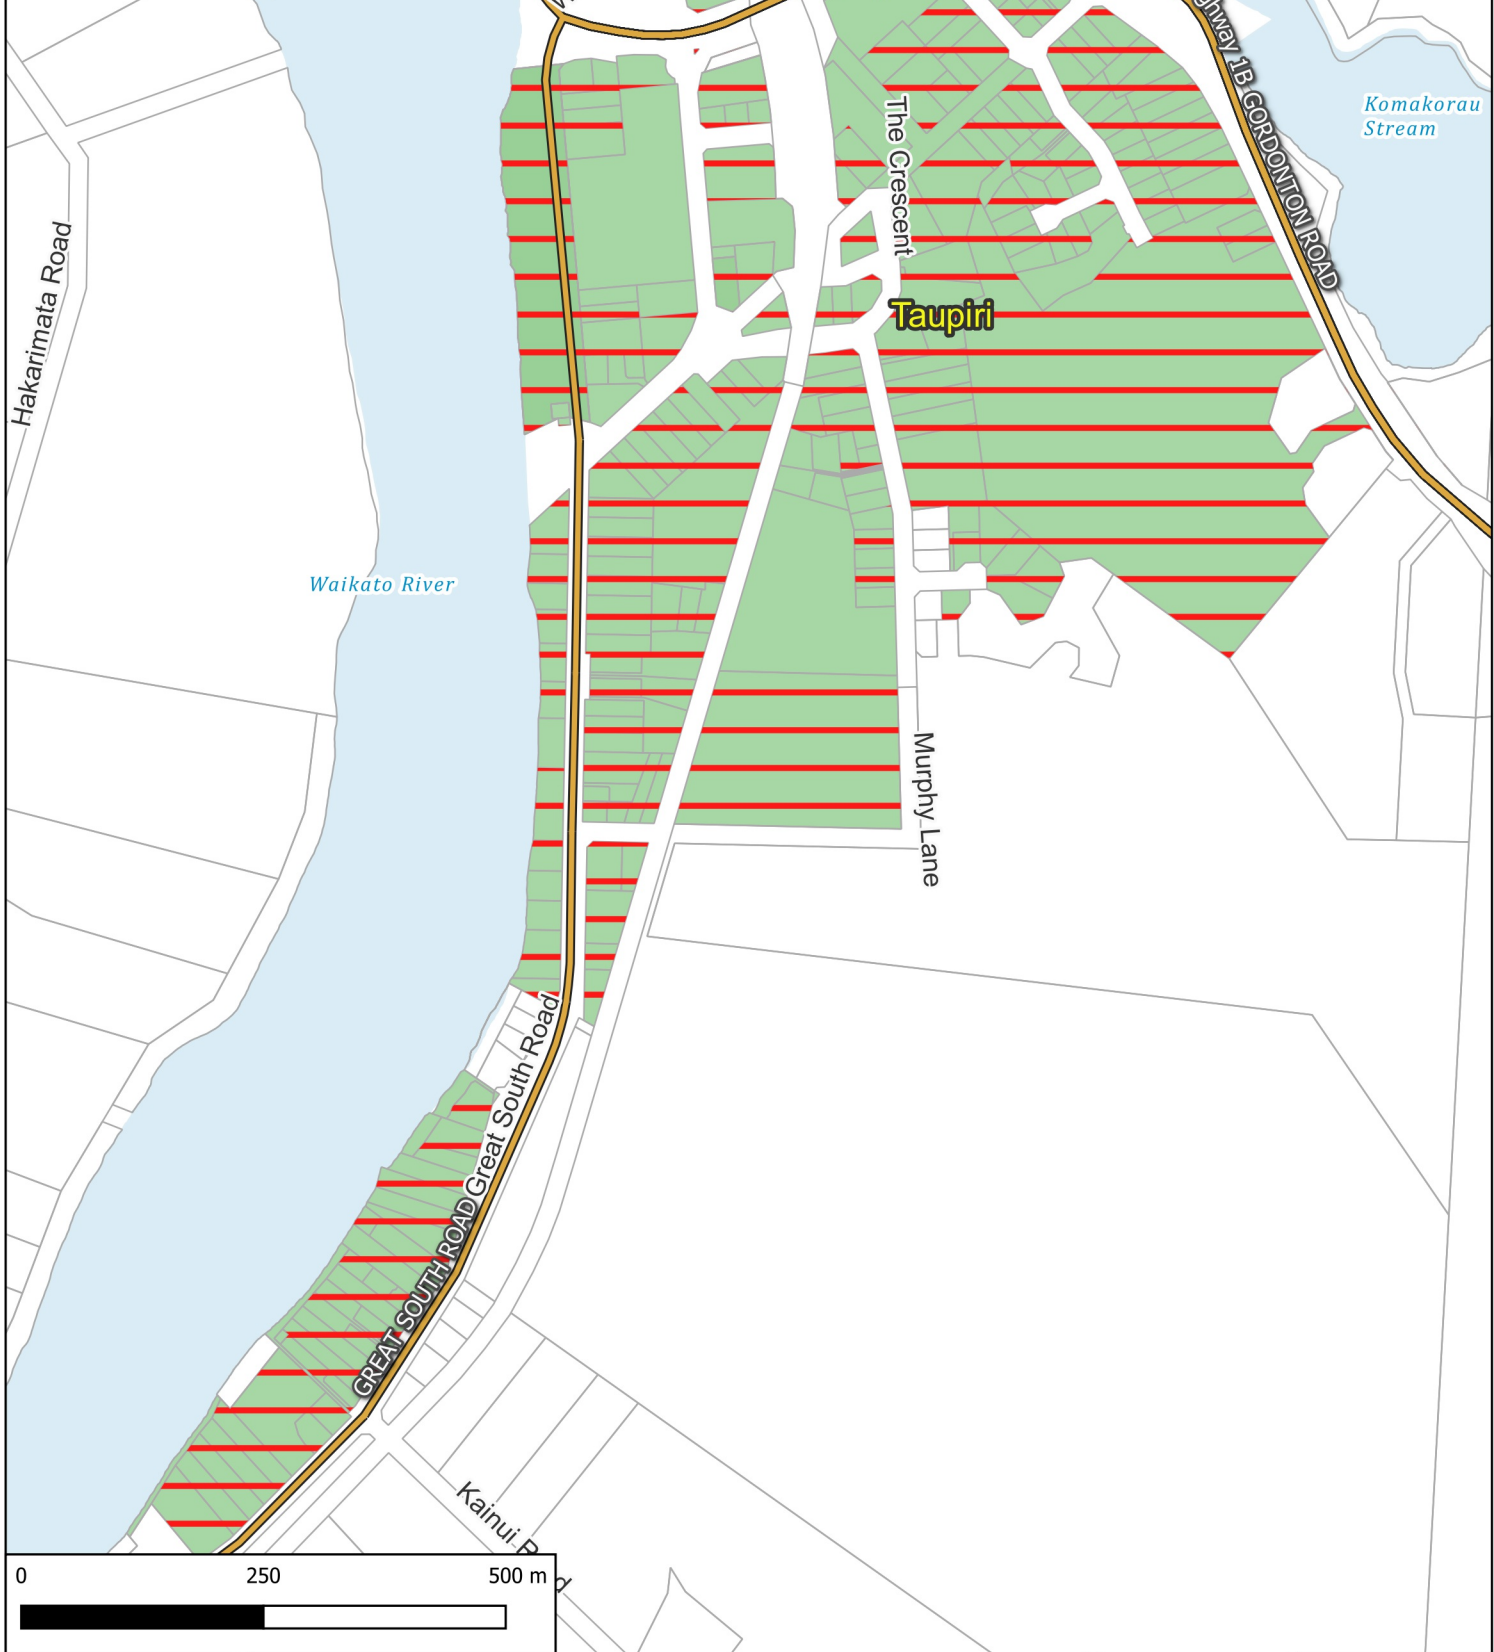

Legend

- Property
- Waterbodies
- State Highway
- Theme
- Rates Charges

**STORMWATER:
Taupiri**

Business Intelligence
Created By: Admin
Created For: Rates
Date Created:
2022-04-07
Projection: NZTM
GD2000
Ref: Rating Themes

Copyright @ Waikato
District Council
Cadastre Boundaries
LINZ CC-BY
Stats NZ CC-BY