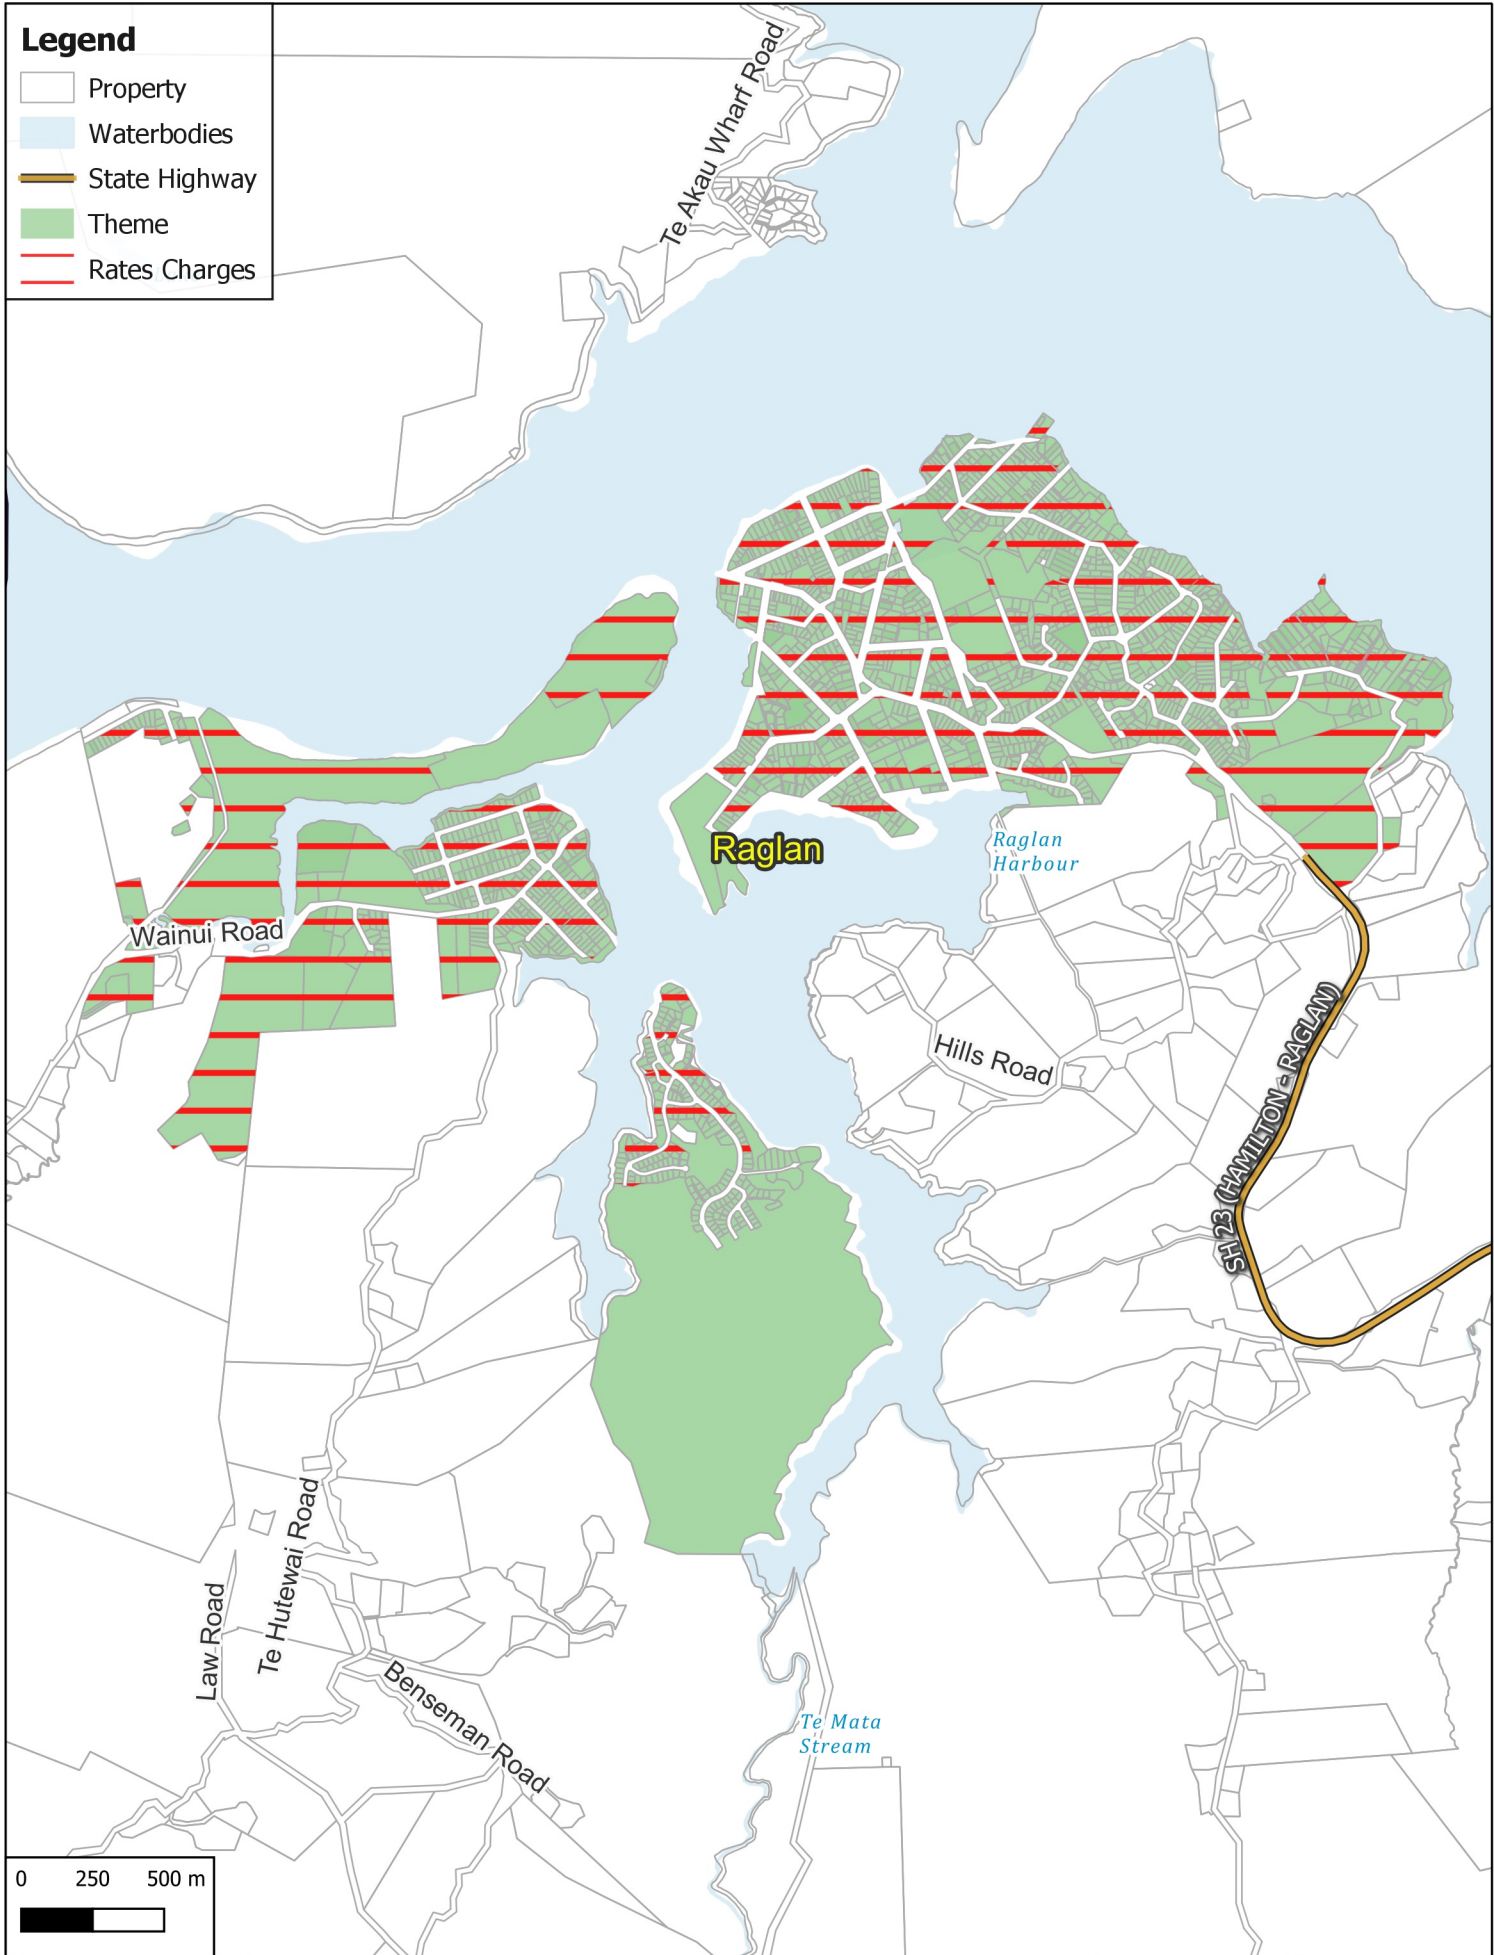

Legend

- Property
- Waterbodies
- State Highway
- Theme
- Rates Charges

**STORMWATER:
Raglan**

Business Intelligence
Created By: Admin
Created For: Rates
Date Created:
2022-04-07
Projection: NZTM
GD2000
Ref: Rating Themes

Copyright @ Waikato District Council
Cadastre Boundaries
LINZ CC-BY
Stats NZ CC-BY