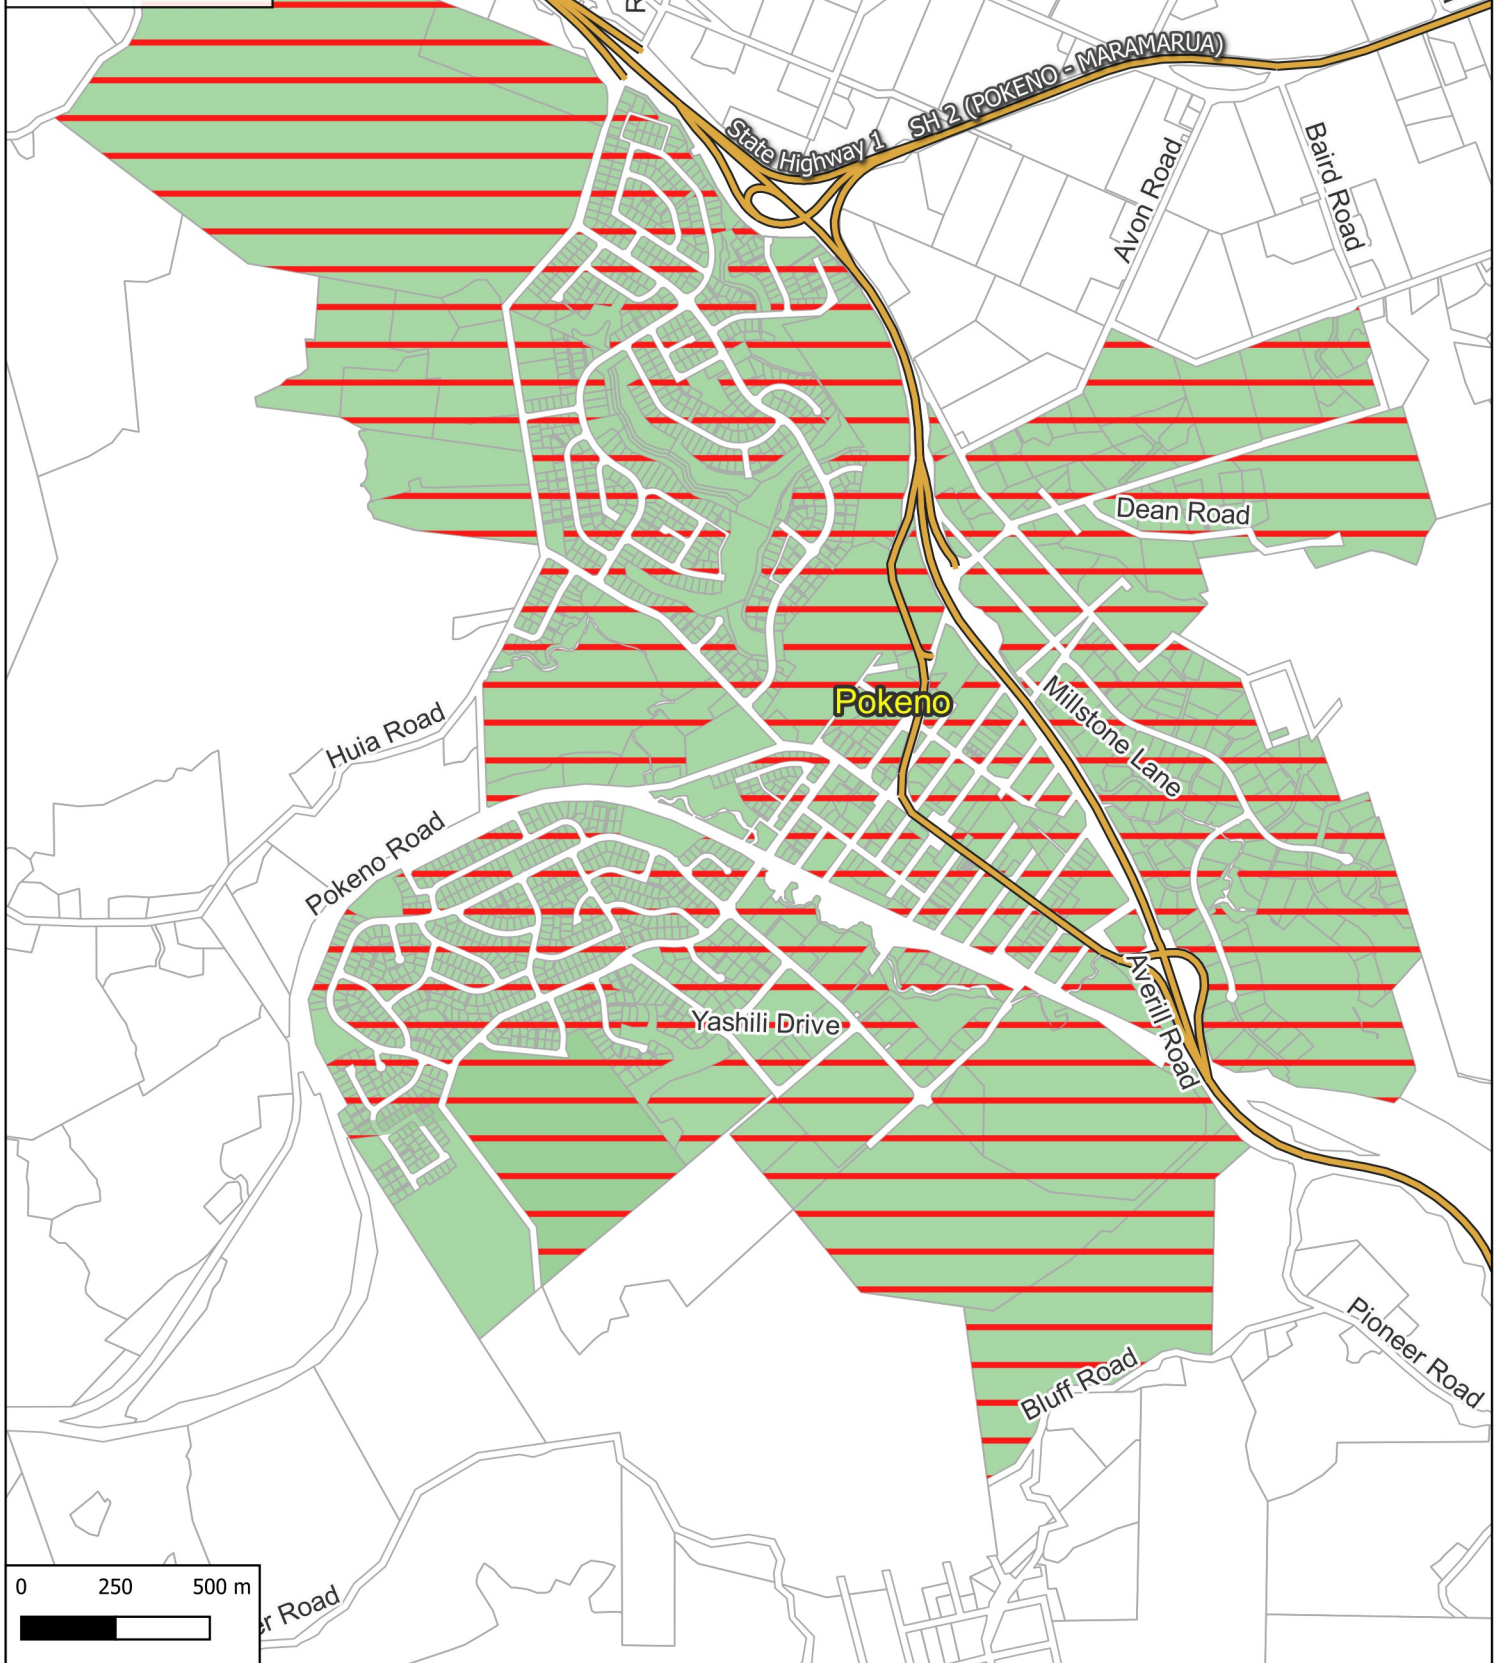

Legend

- Property
- Waterbodies
- State Highway
- Theme
- Rates Charges

**STORMWATER:
Pokeno**

Business Intelligence
Created By: Admin
Created For: Rates
Date Created:
2022-04-07
Projection: NZTM
GD2000
Ref: Rating Themes

Copyright @ Waikato
District Council
Cadastre Boundaries
LINZ CC-BY
Stats NZ CC-BY