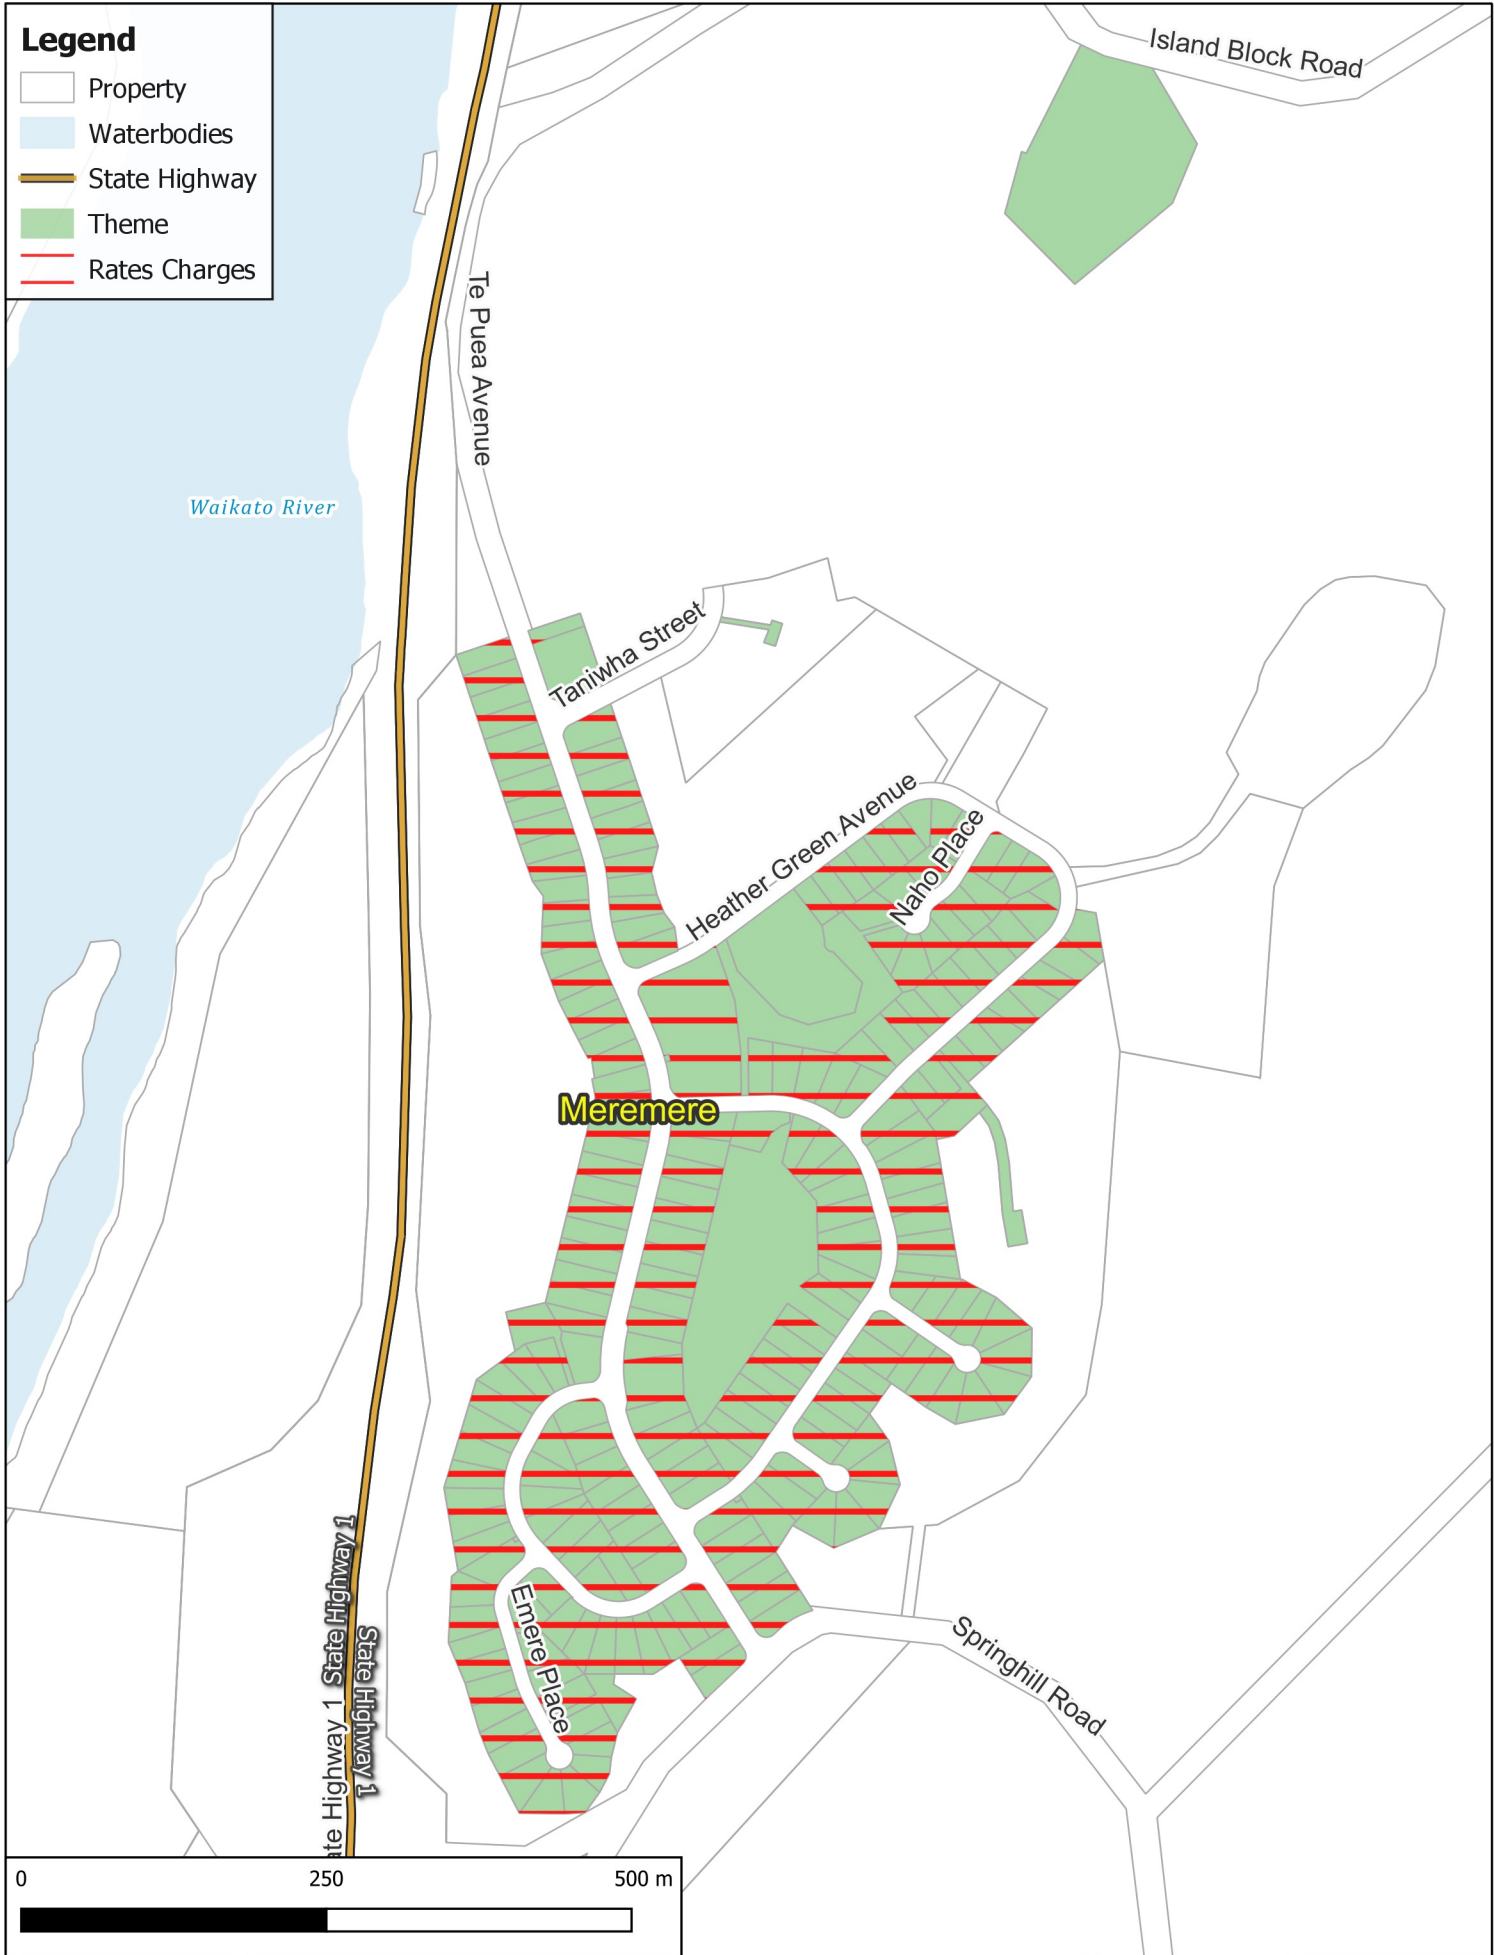

**Legend**

- Property
- Waterbodies
- State Highway
- Theme
- Rates Charges

**STORMWATER:  
Meremere**

Business Intelligence  
Created By: Admin  
Created For: Rates  
Date Created:  
2022-04-07  
Projection: NZTM  
GD2000  
Ref: Rating Themes

Copyright @ Waikato  
District Council  
Cadastre Boundaries  
LINZ CC-BY  
Stats NZ CC-BY