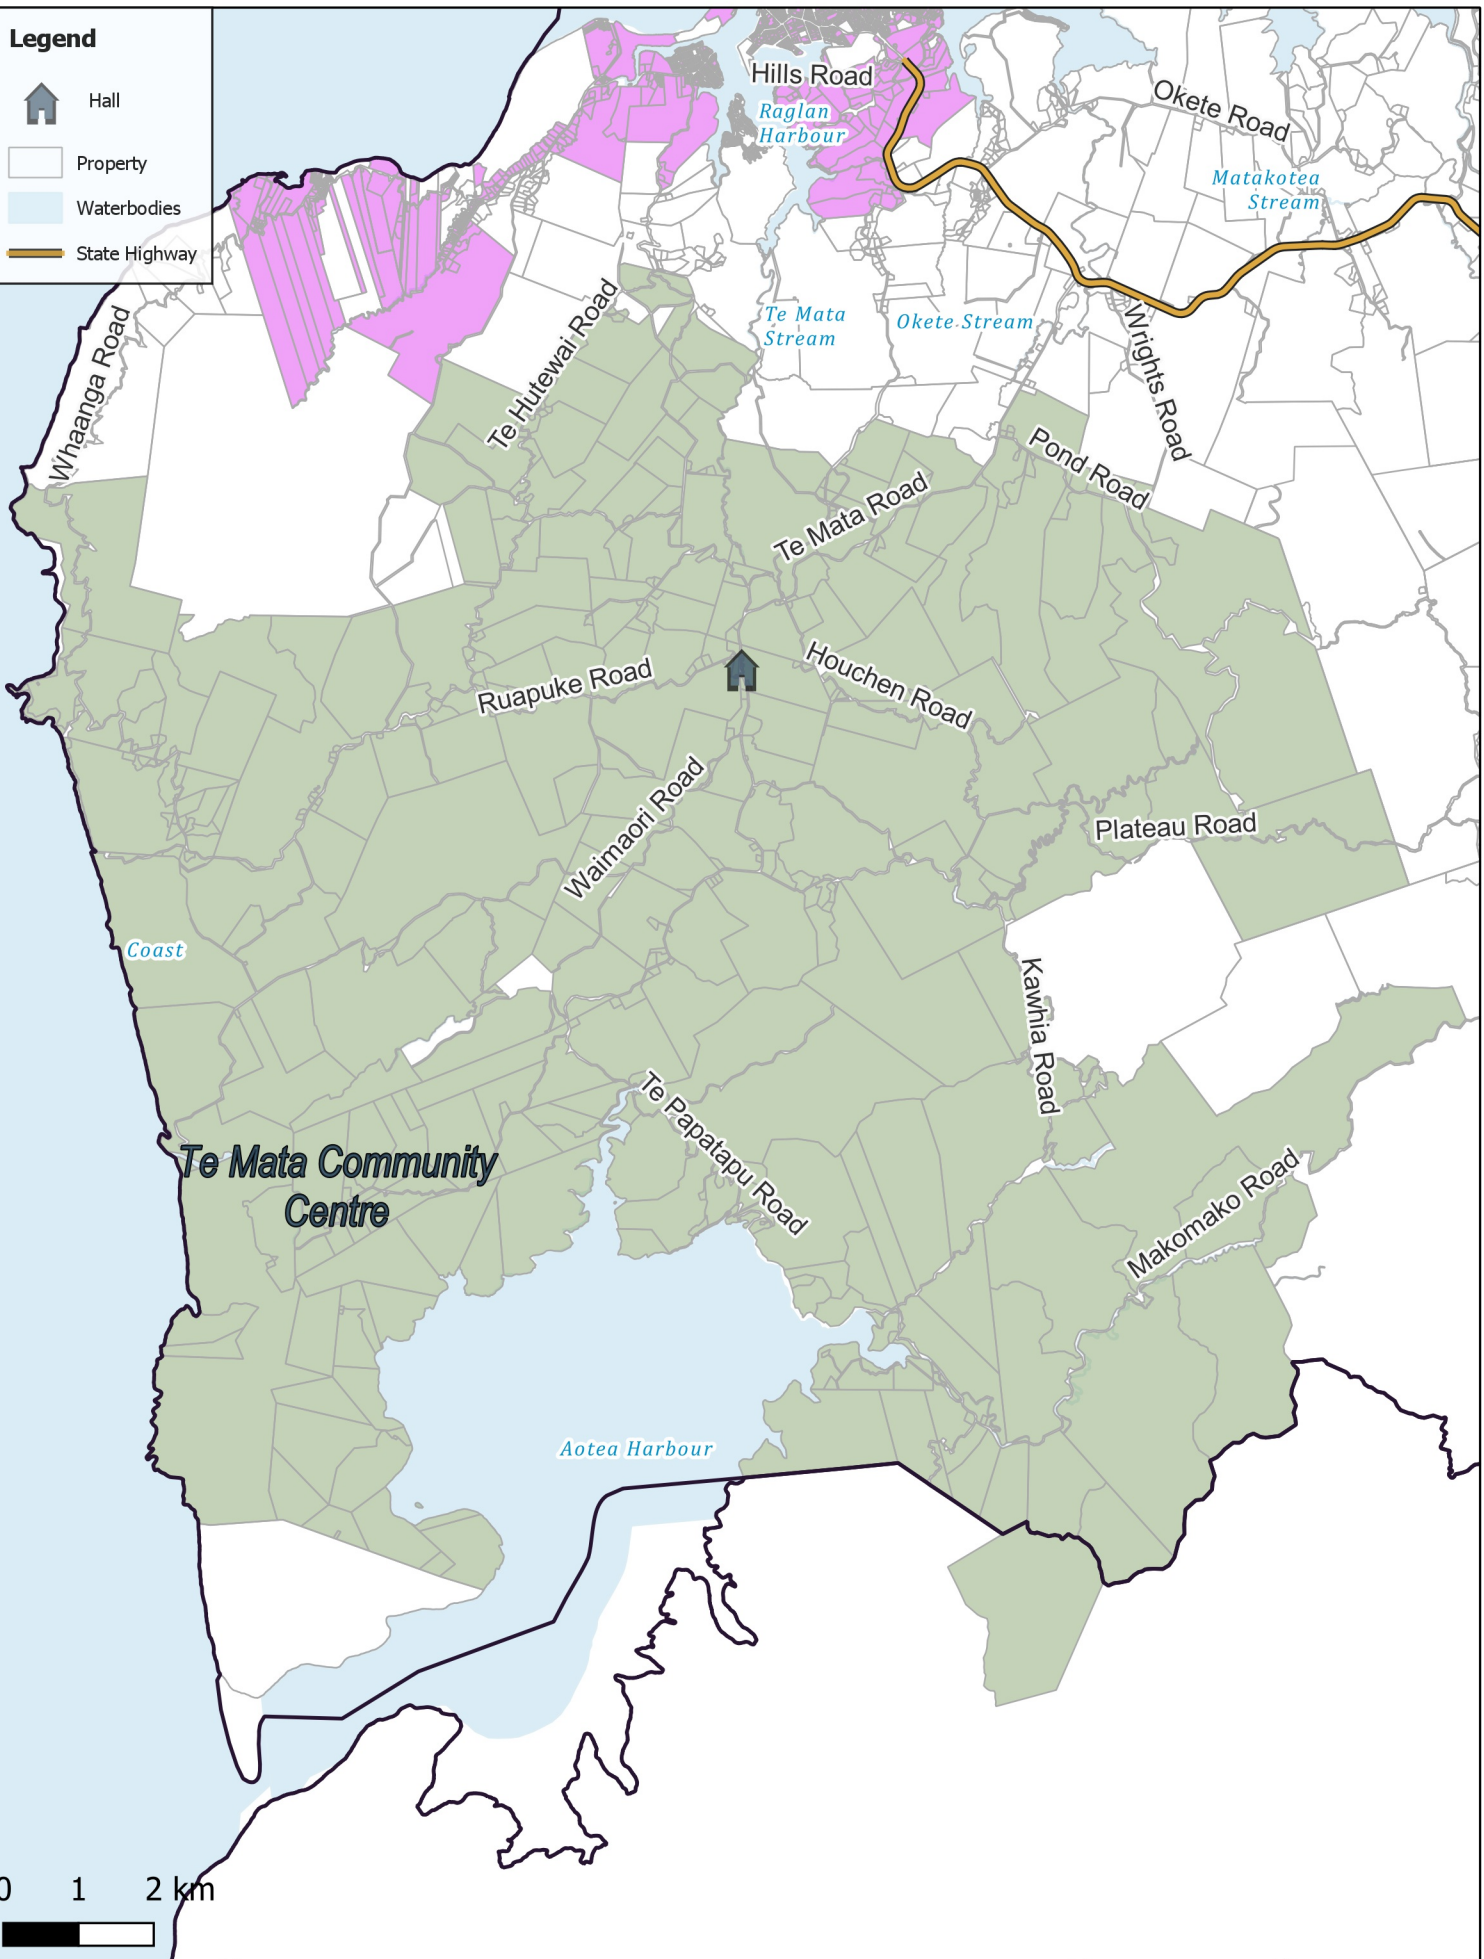

Legend

-  Hall
-  Property
-  Waterbodies
-  State Highway

Te Mata Community Centre

Business Intelligence
Created By: Admin
Created For: Rates
Date Created:
2022-04-08
Projection: NZTM
GD2000
Ref: Rating Themes

Copyright @ Waikato
District Council
Cadastre Boundaries
LINZ CC-BY
Stats NZ CC-BY