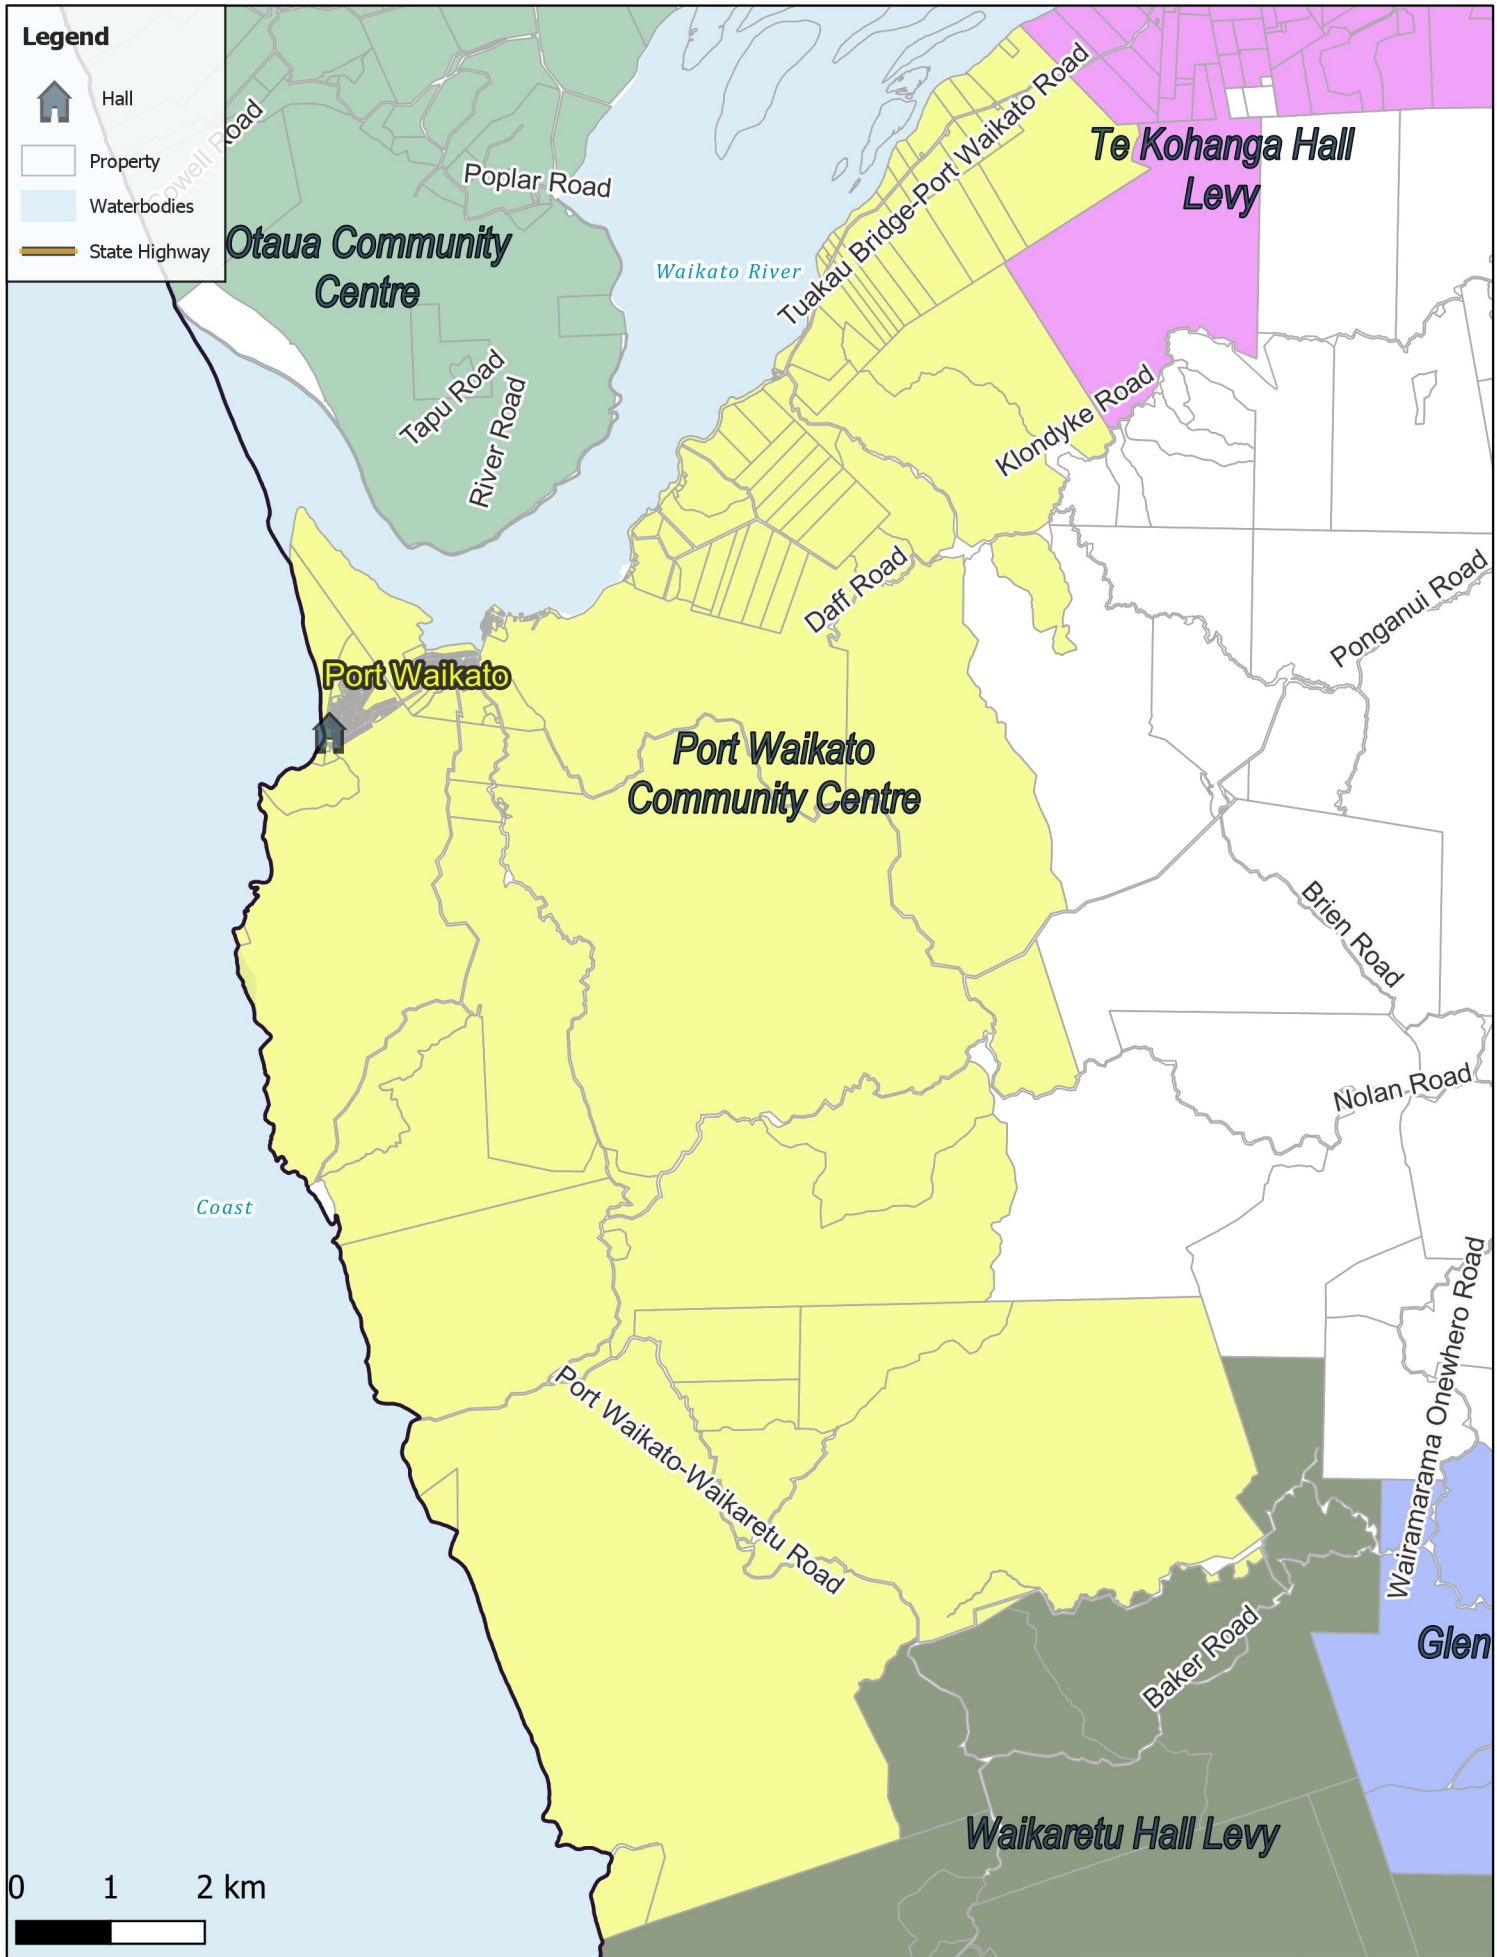

Legend

-  Hall
-  Property
-  Waterbodies
-  State Highway

Port Waikato Community Centre

Business Intelligence
Created By: Admin
Created For: Rates
Date Created:
2022-04-08
Projection: NZTM
GD2000
Ref: Rating Themes

Copyright © Waikato
District Council
Cadastre Boundaries
LINZ CC-BY
Stats NZ CC-BY