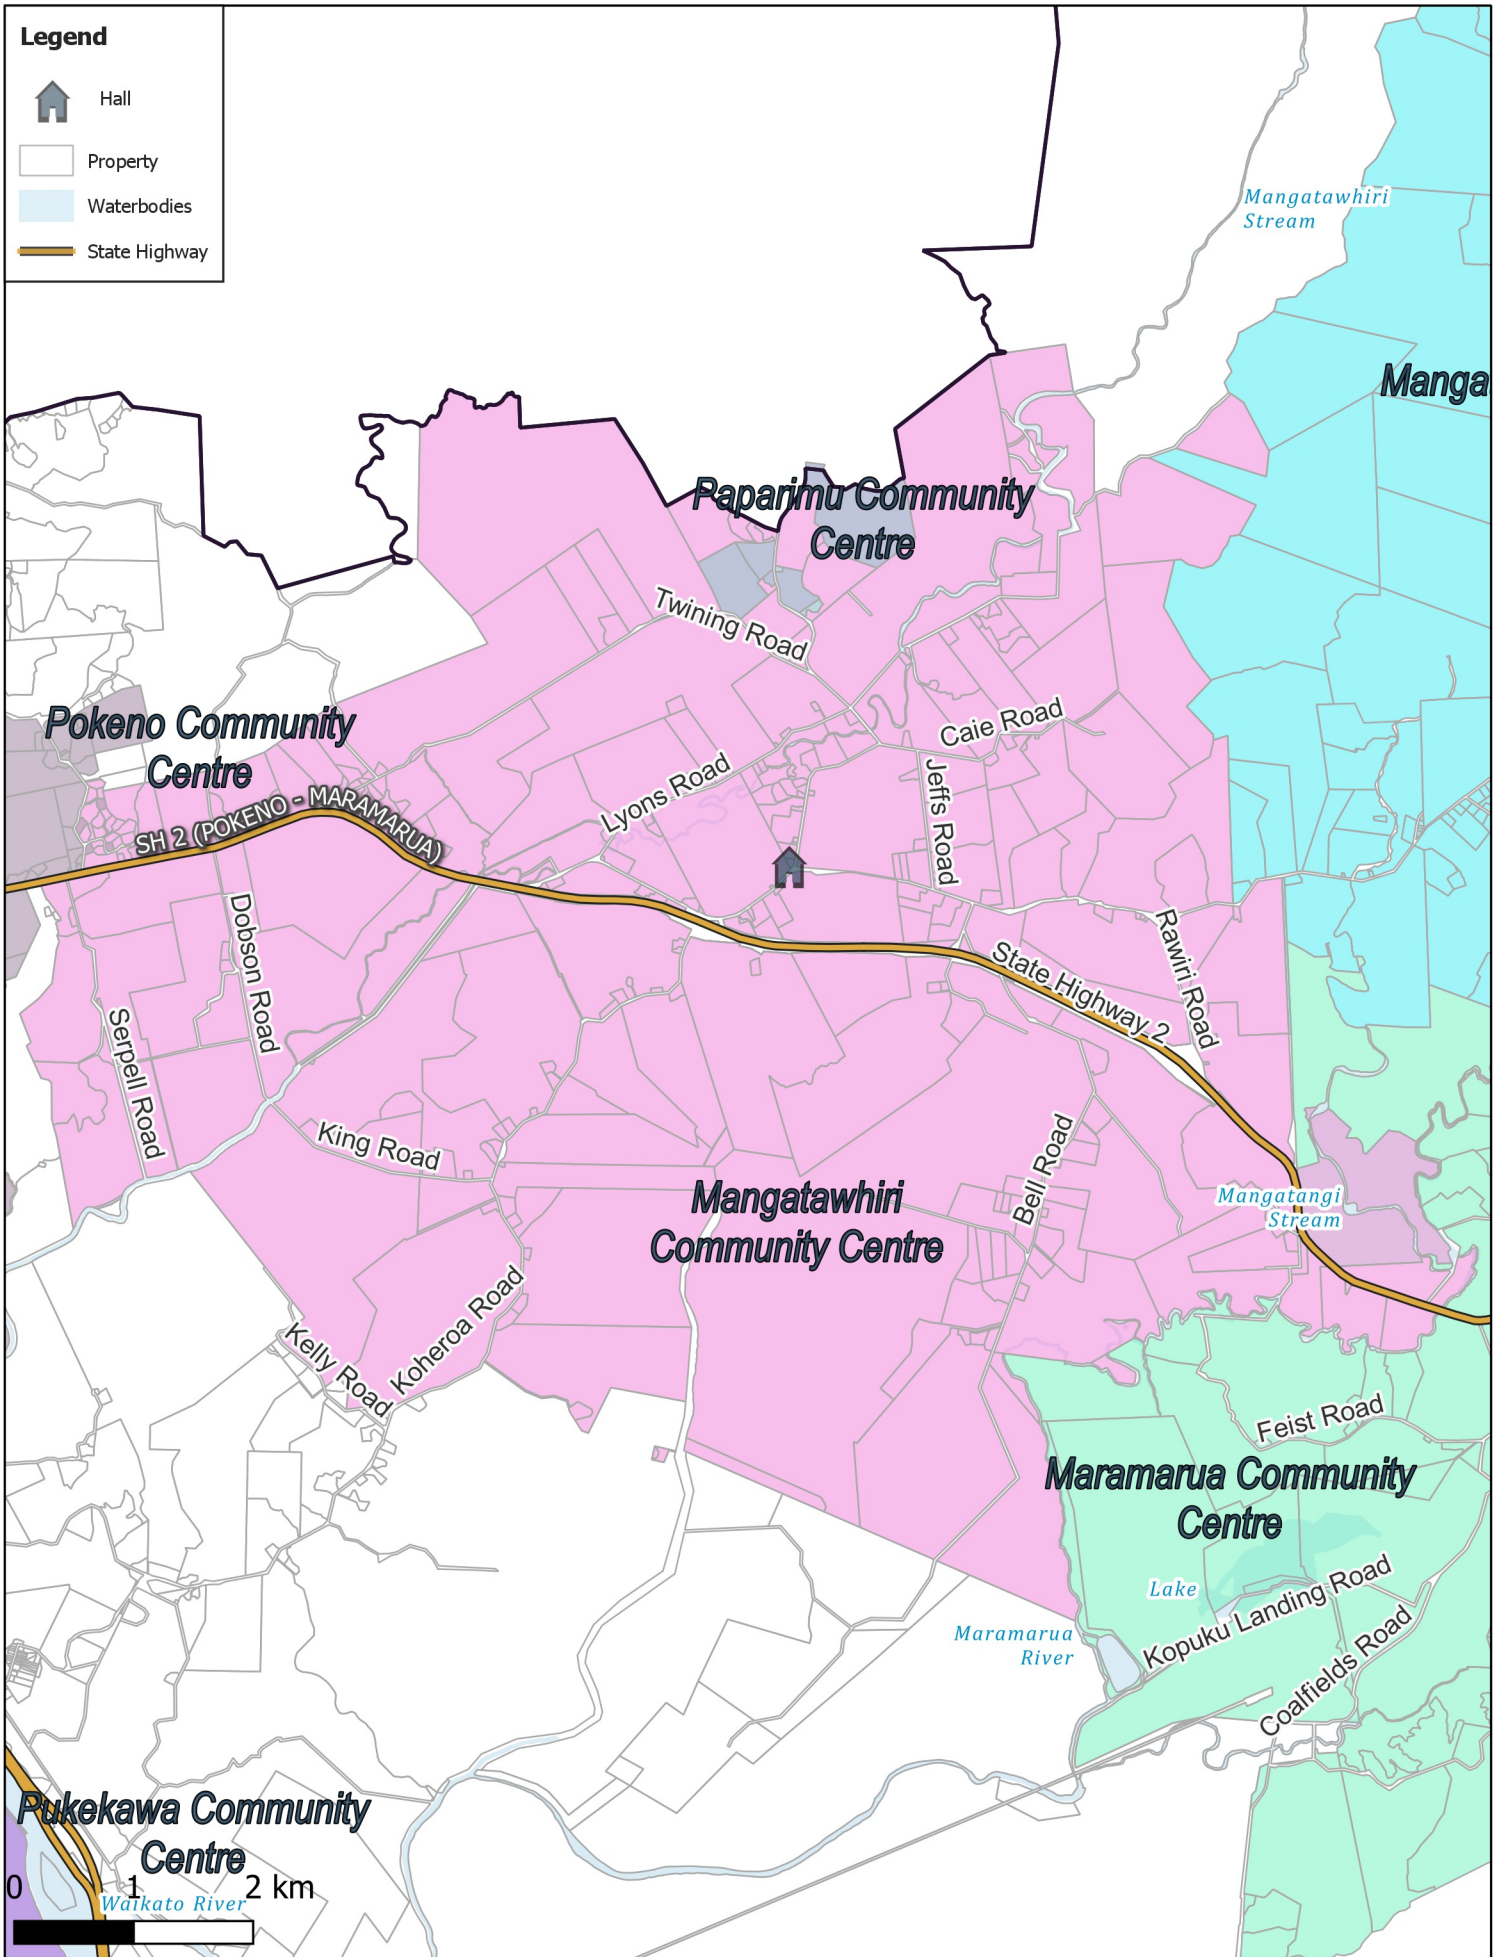

Legend

-  Hall
-  Property
-  Waterbodies
-  State Highway

Mangatawhiri Community Centre

Business Intelligence
Created By: Admin
Created For: Rates
Date Created:
2022-04-08
Projection: NZTM
GD2000
Ref: Rating Themes

Copyright © Waikato
District Council
Cadastre Boundaries
LINZ CC-BY
Stats NZ CC-BY