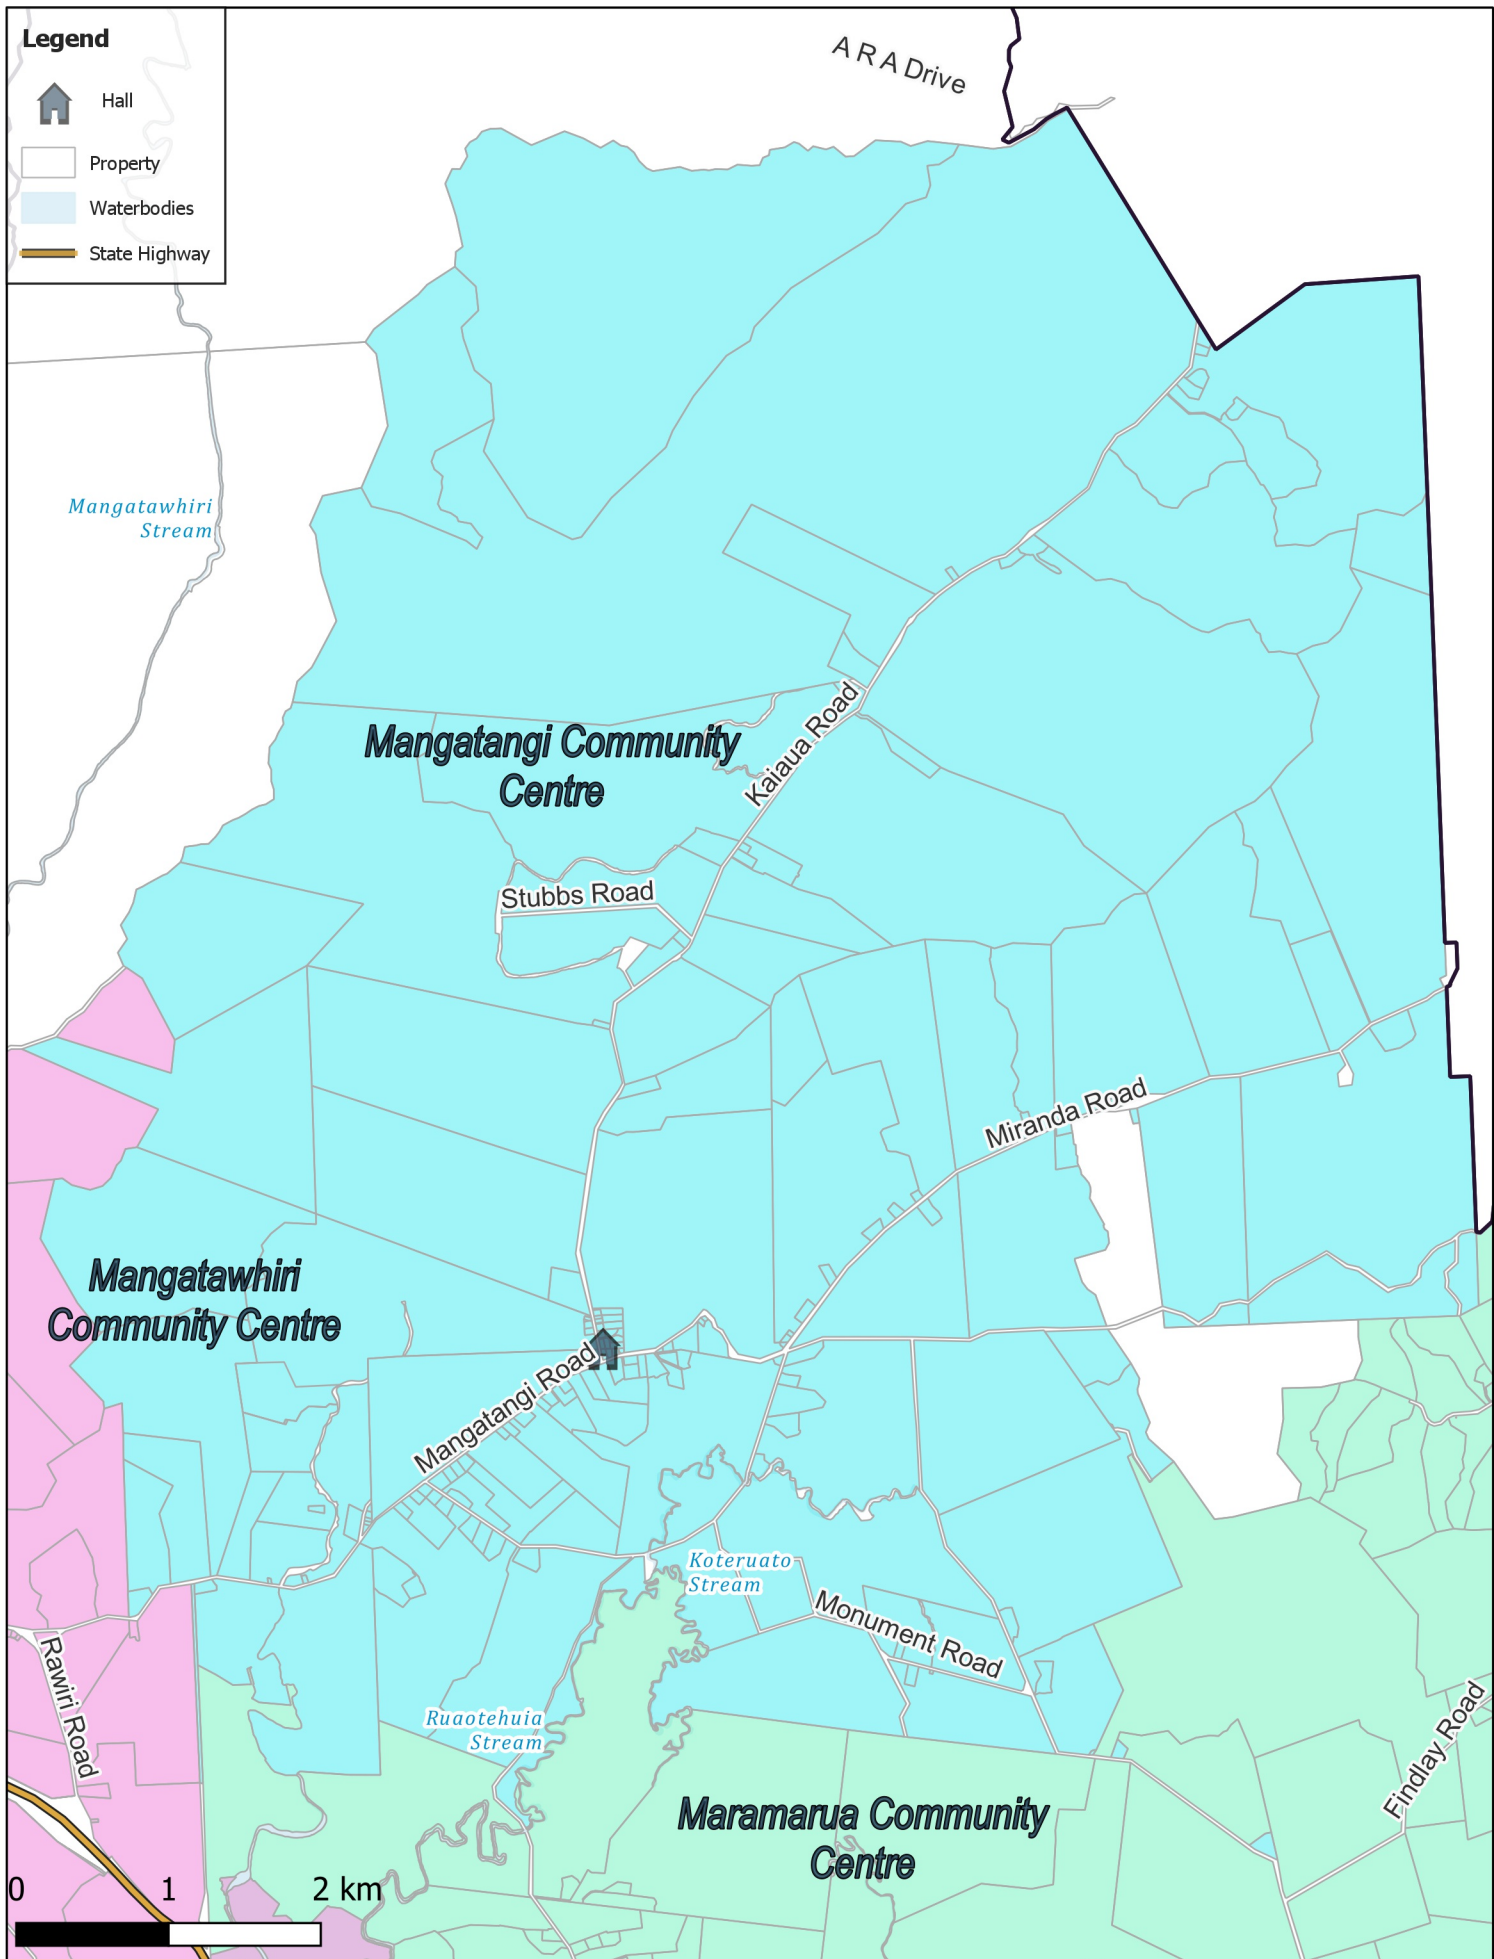

Legend

-  Hall
-  Property
-  Waterbodies
-  State Highway

Mangatangi Community Centre

Business Intelligence
Created By: Admin
Created For: Rates
Date Created:
2022-04-08
Projection: NZTM
GD2000
Ref: Rating Themes

Copyright @ Waikato
District Council
Cadastre Boundaries
LINZ CC-BY
Stats NZ CC-BY