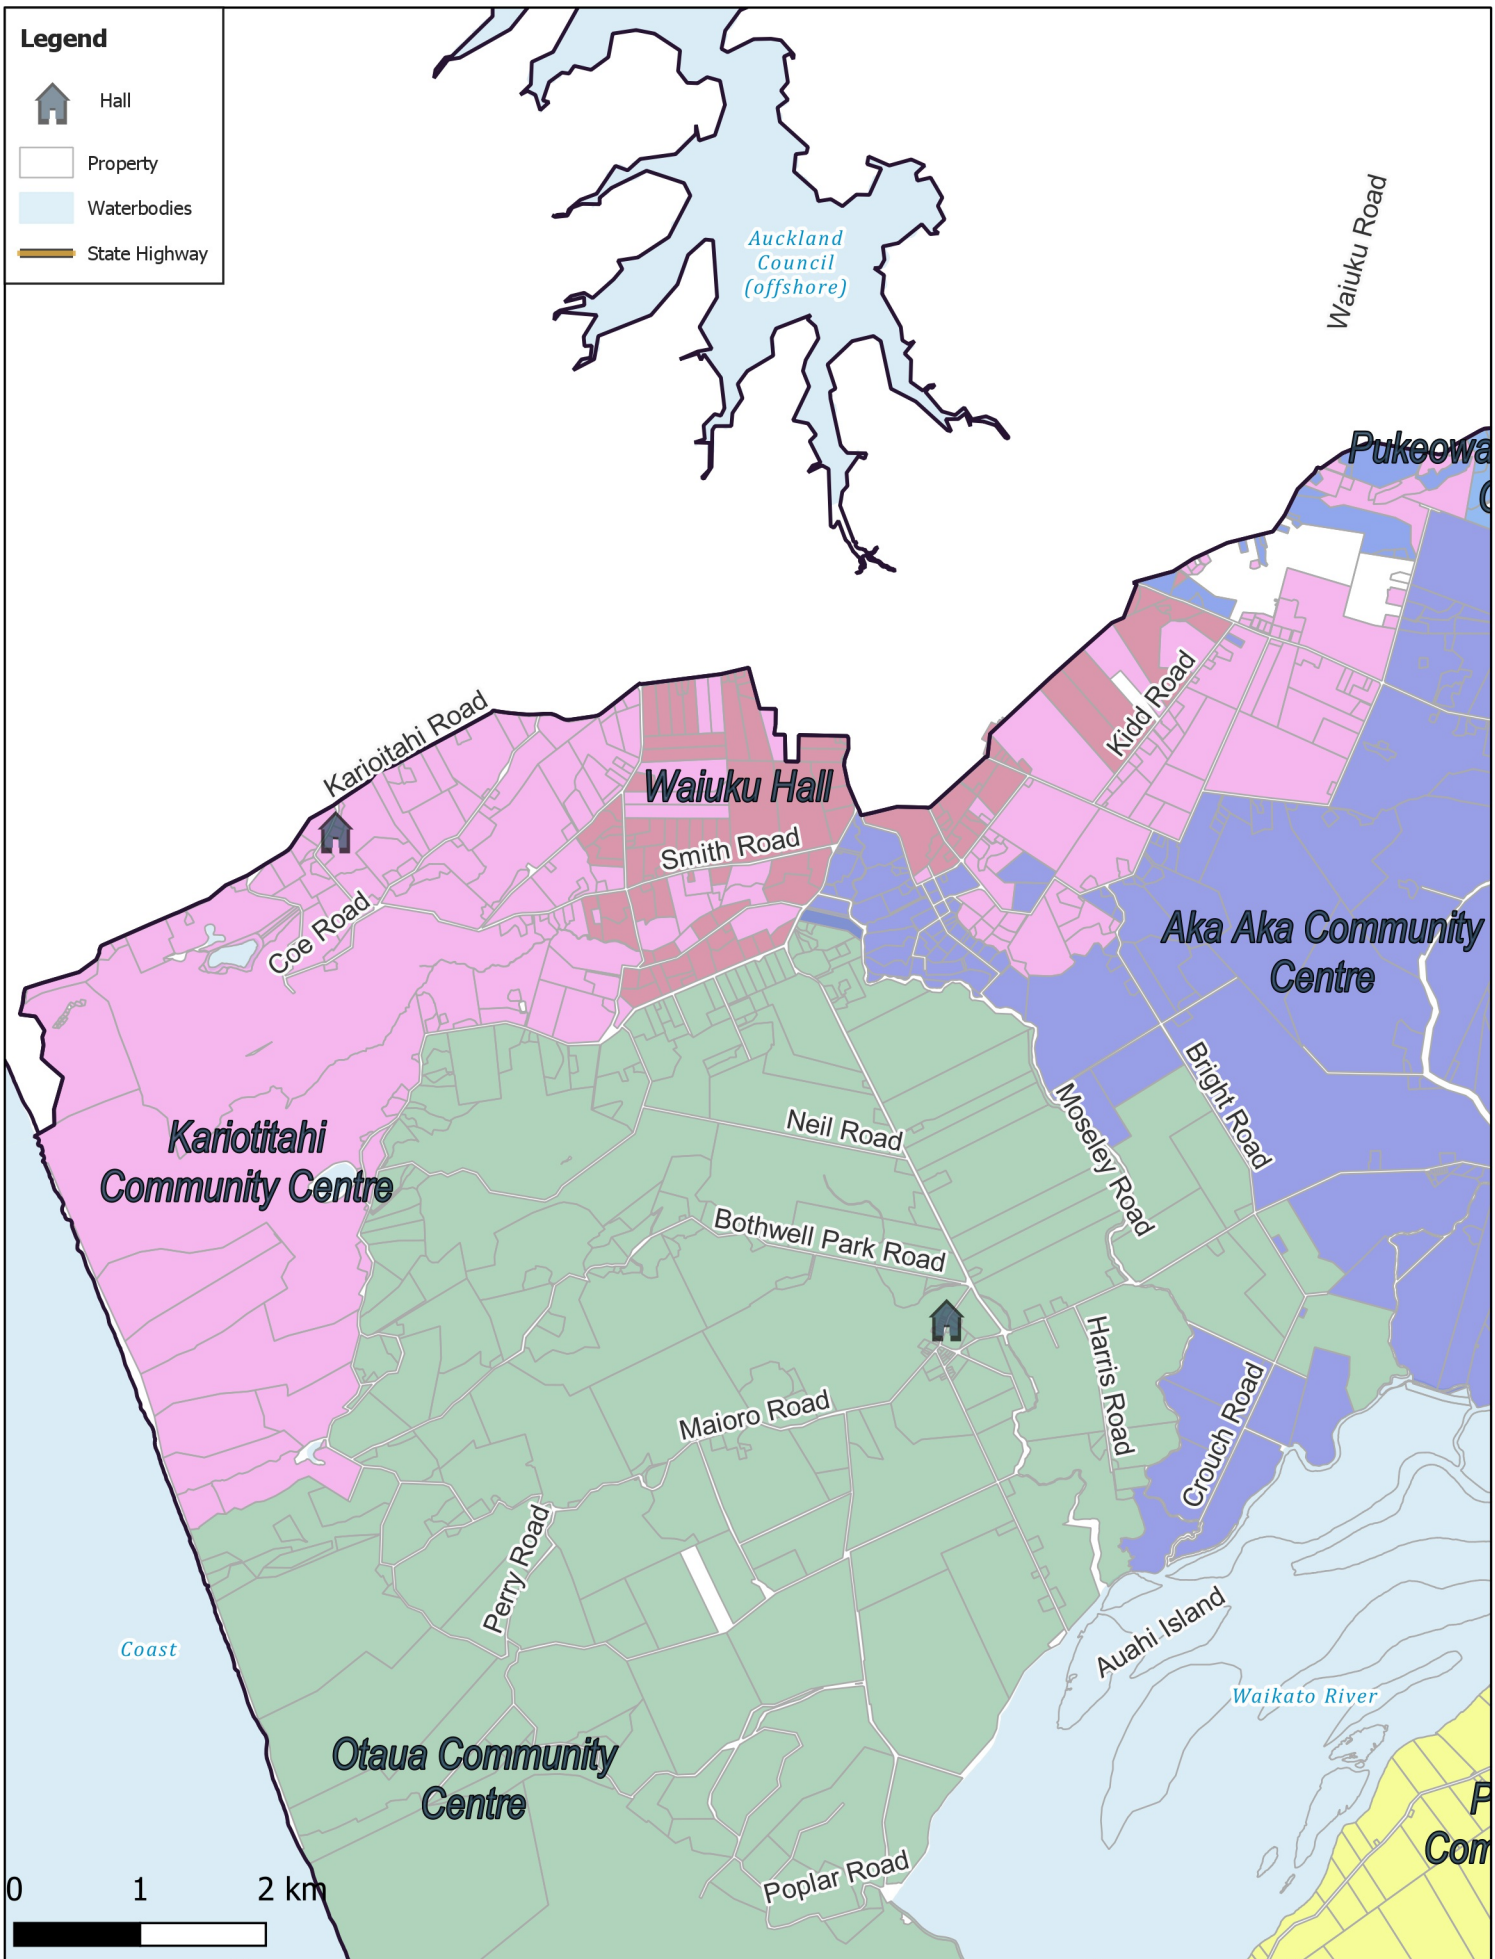

Legend

-  Hall
-  Property
-  Waterbodies
-  State Highway

Kariotitahi Community Centre

Business Intelligence
Created By: Admin
Created For: Rates
Date Created:
2022-04-08
Projection: NZTM
GD2000
Ref: Rating Themes

Copyright © Waikato
District Council
Cadastre Boundaries
LINZ CC-BY
Stats NZ CC-BY