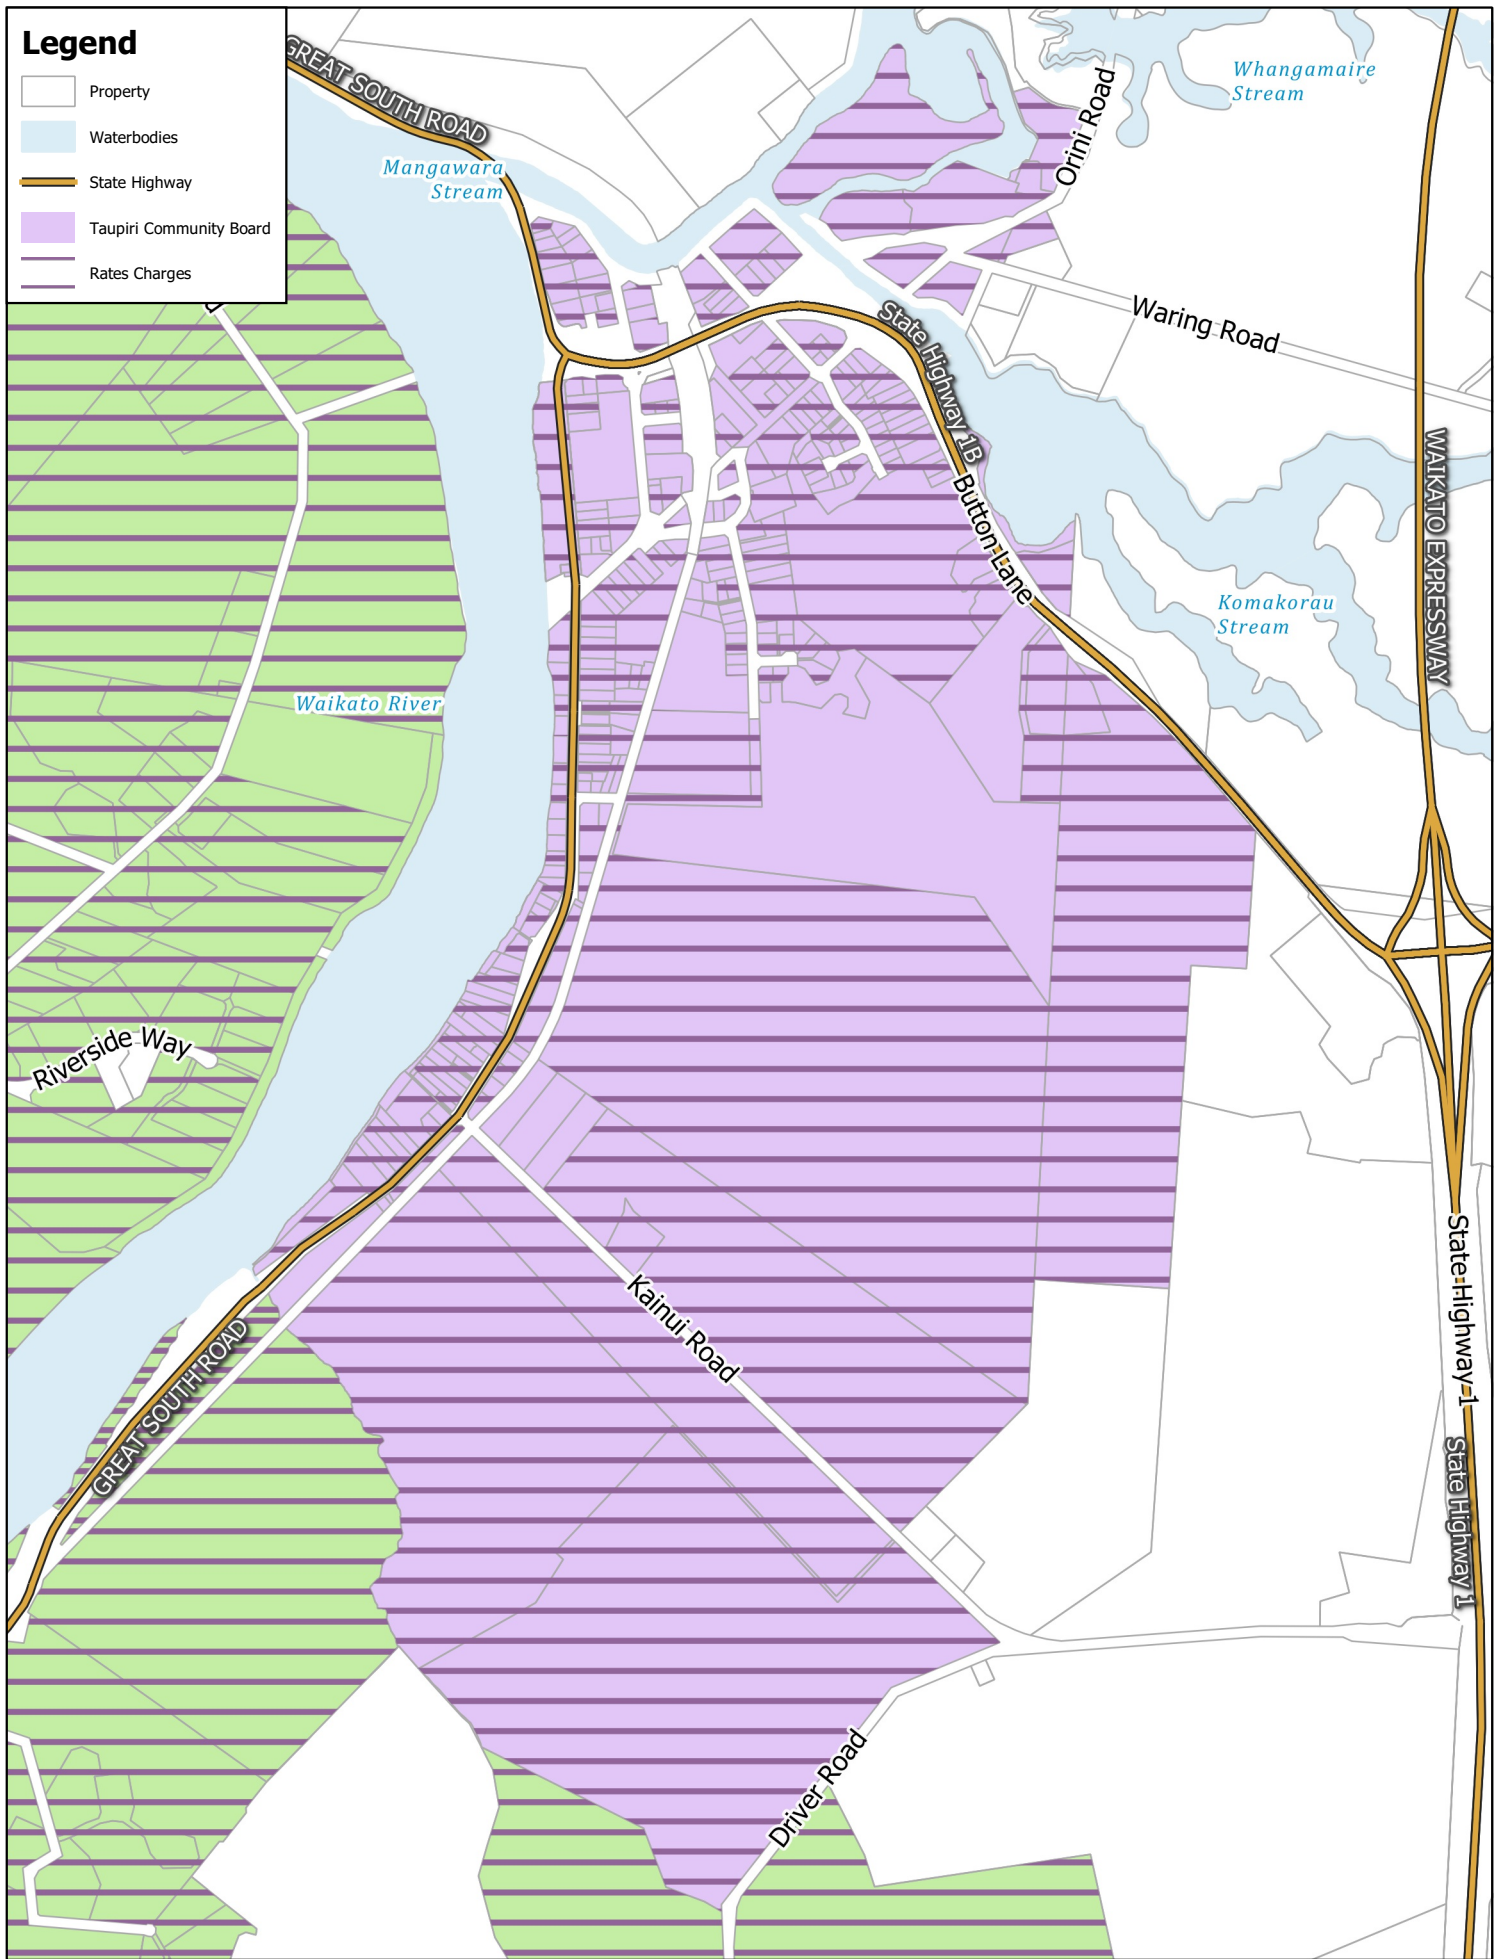

Legend

- Property
- Waterbodies
- State Highway
- Taupiri Community Board
- Rates Charges

Taupiri Community Board

Business Intelligence
Created By: Admin
Created For: Rates
Date Created:
2022-03-25
Projection: NZTM
GD2000
Ref: Rating Themes

Copyright @ Waikato
District Council
Cadastre Boundaries
LINZ CC-BY
Stats NZ CC-BY