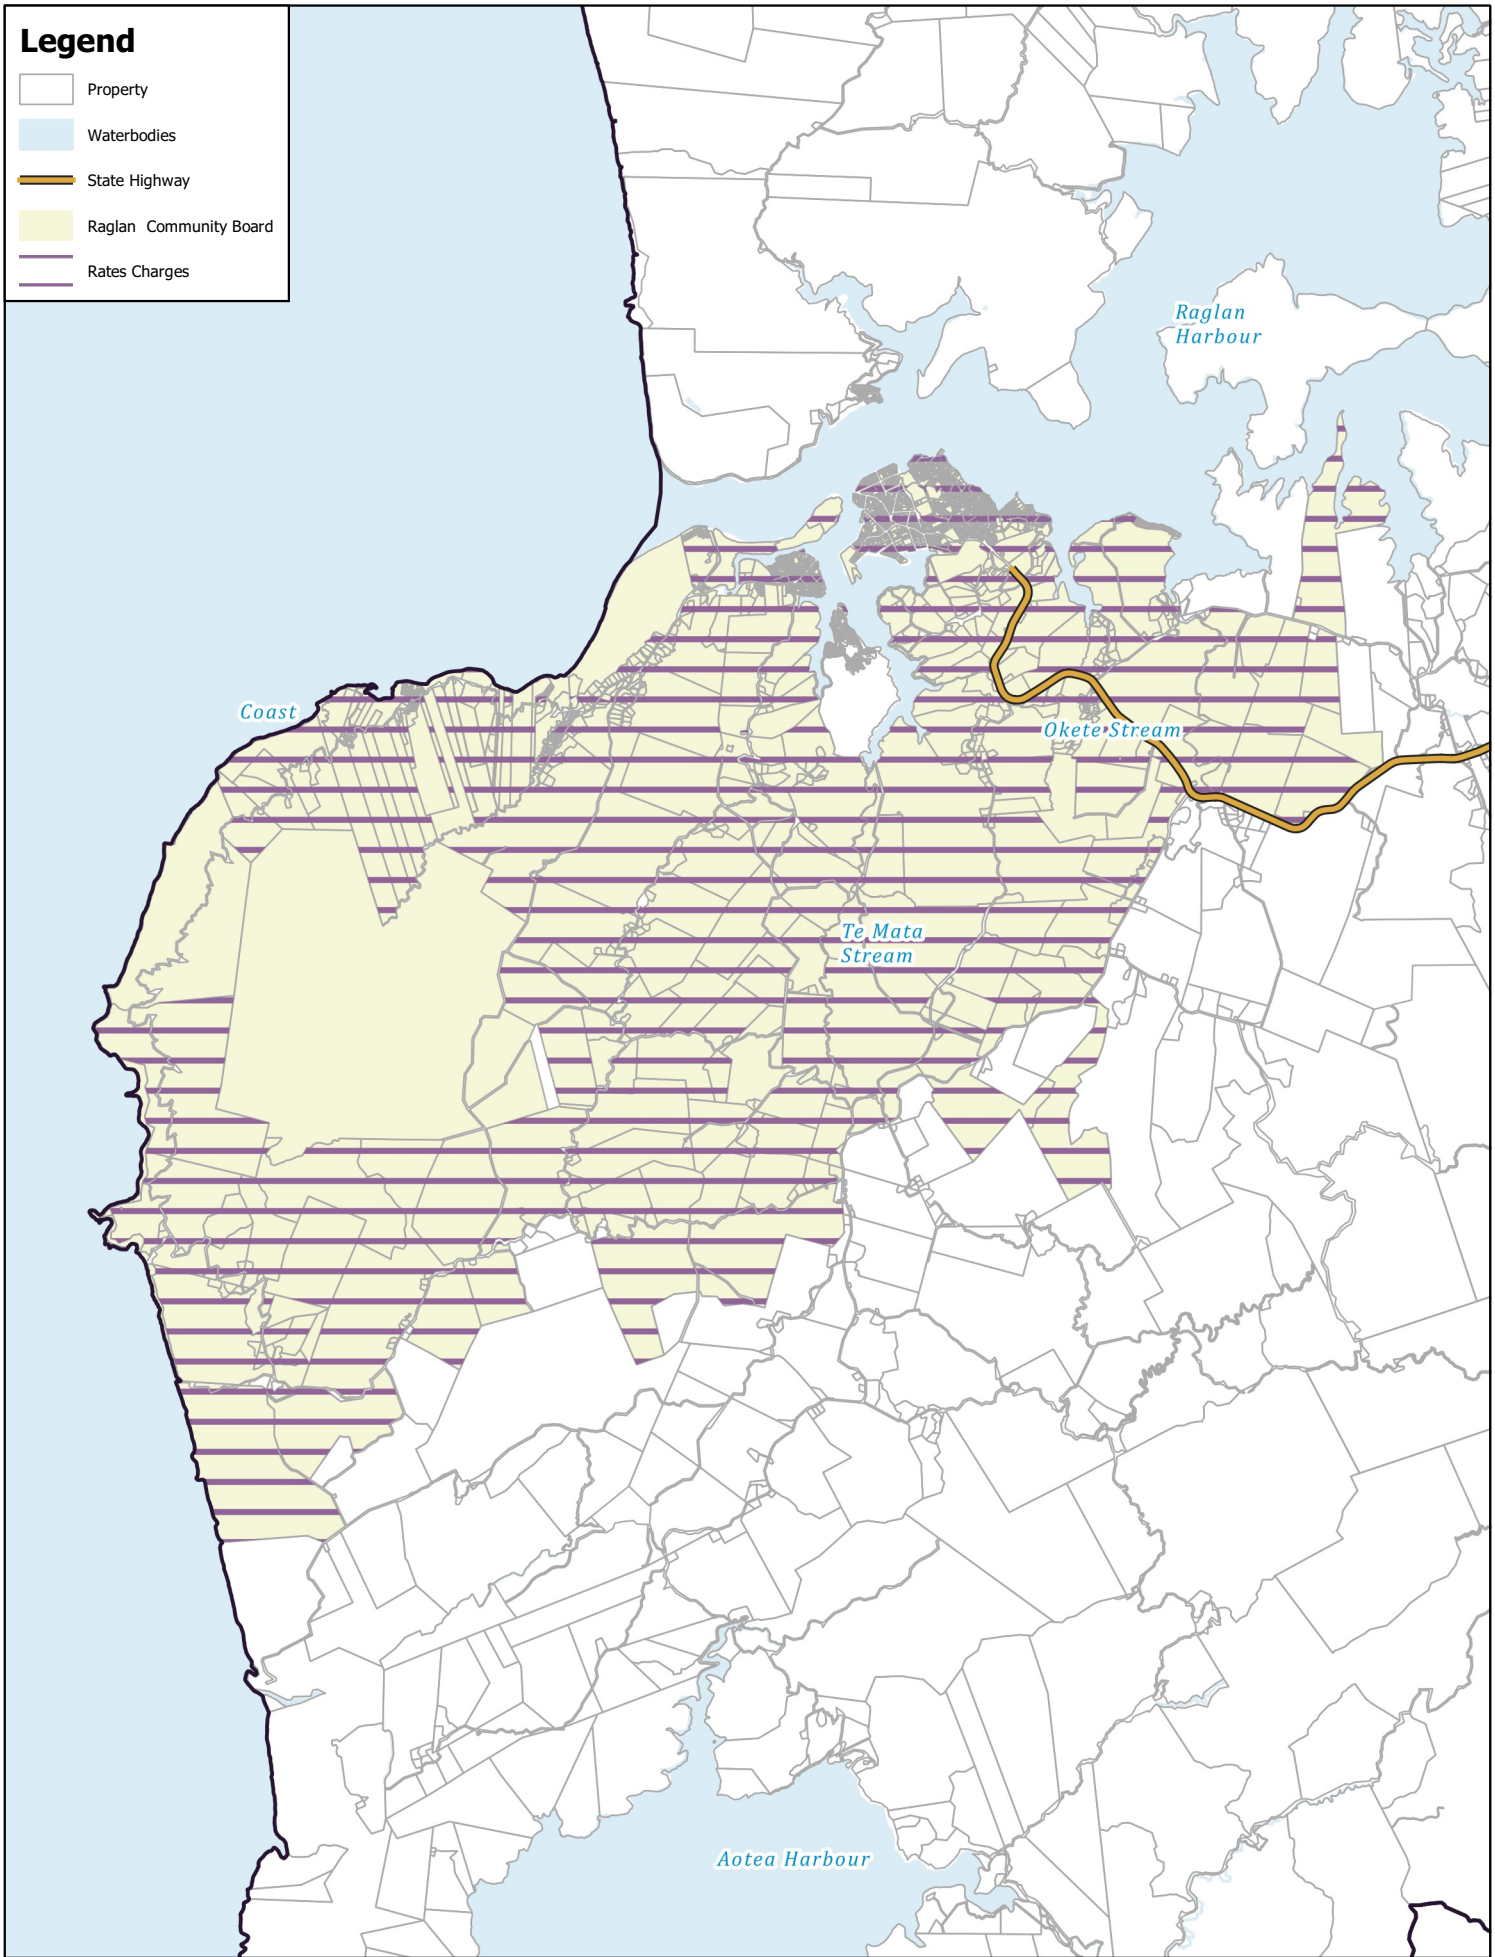

# Legend

- Property
- Waterbodies
- State Highway
- Raglan Community Board
- Rates Charges