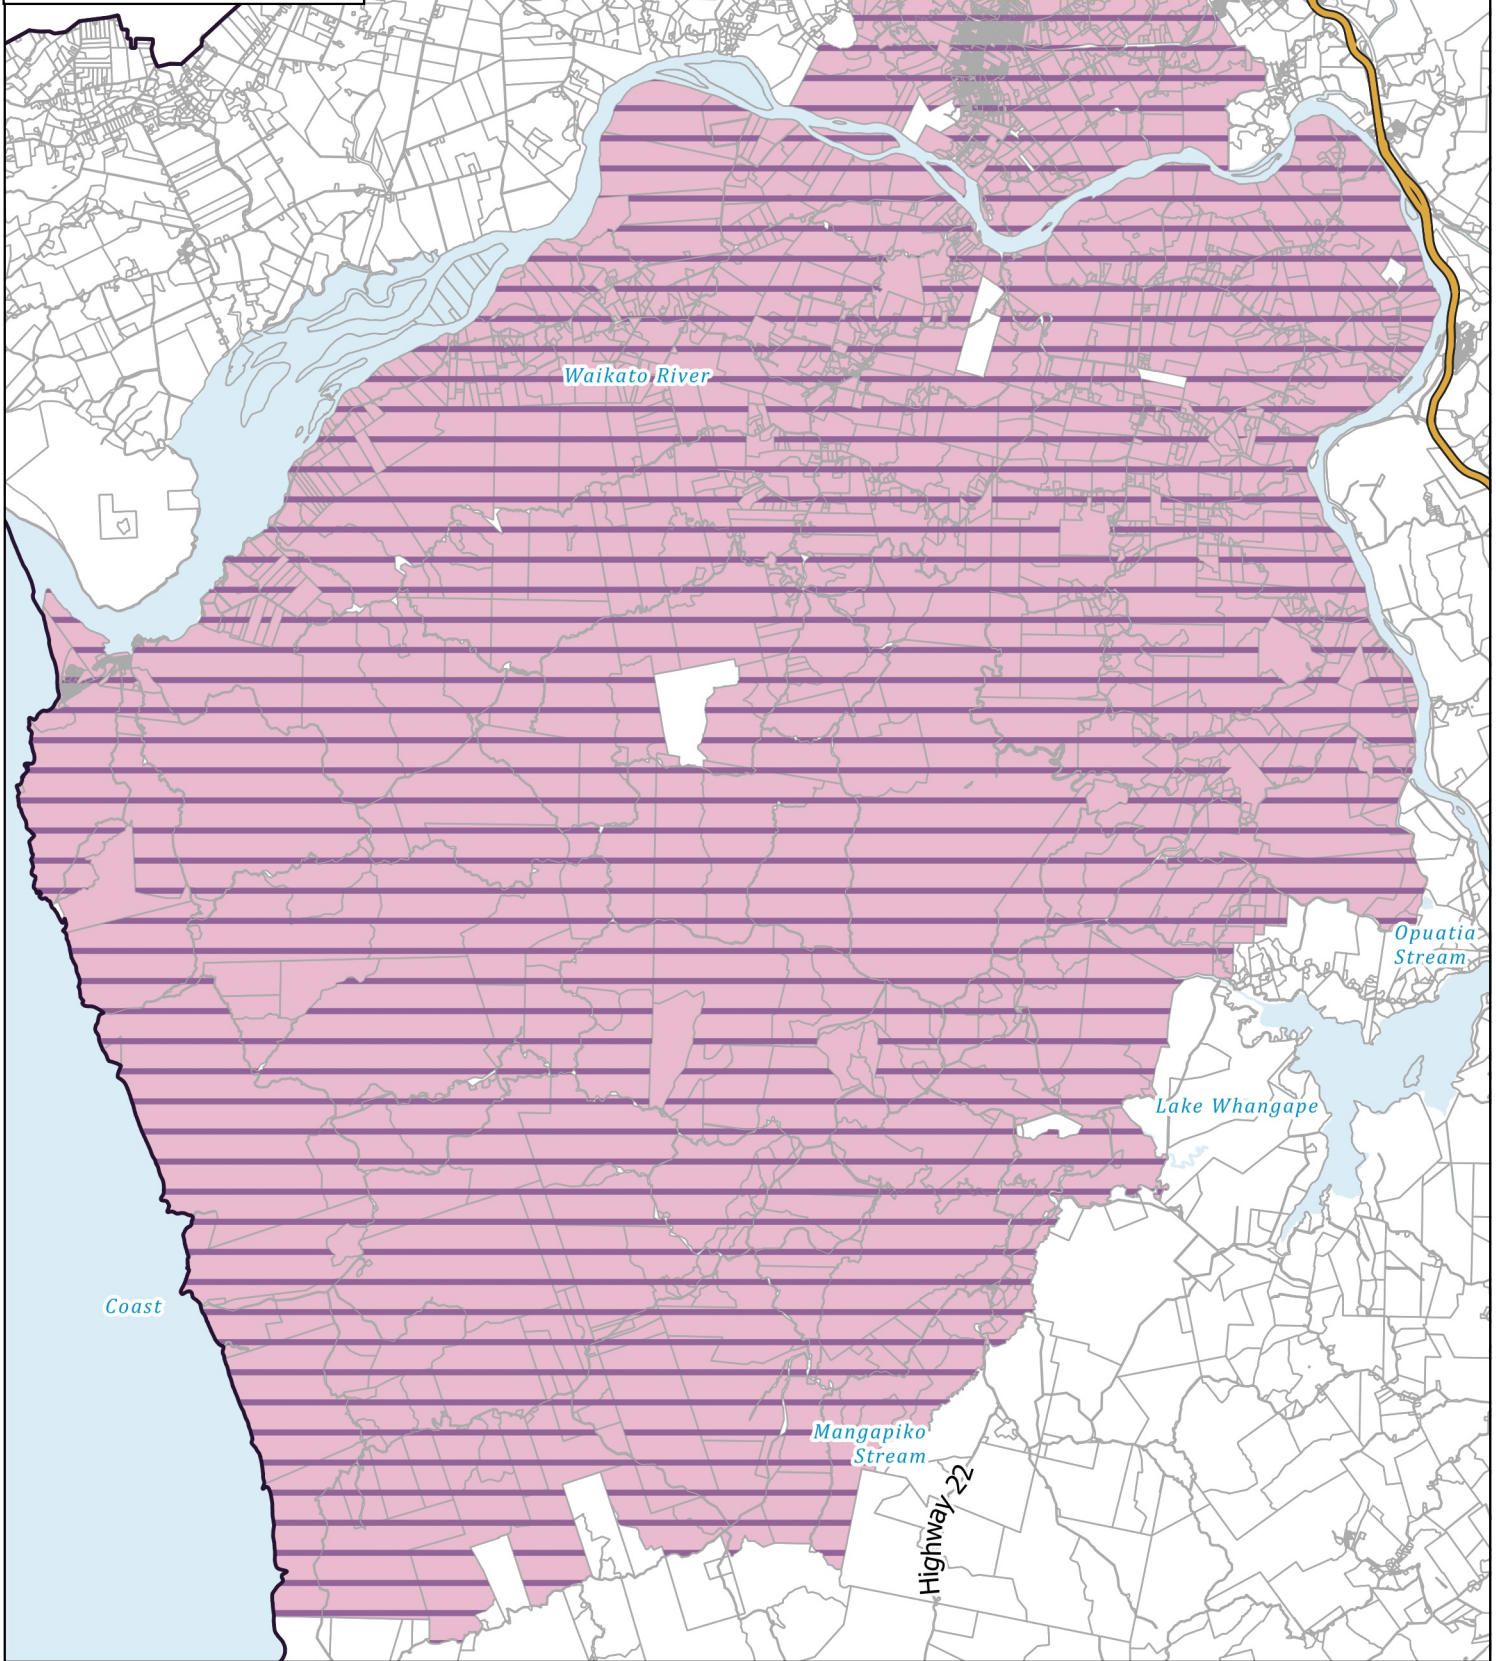

Legend

- Property
- Waterbodies
- State Highway
- Onewhero-Tuakau Community Board
- Rates Charges

Onewhero-Tuakau Community Board

Business Intelligence
Created By: Admin
Created For: Rates
Date Created:
2022-03-25
Projection: NZTM
GD2000
Ref: Rating Themes

Copyright @ Waikato District Council
Cadastre Boundaries
LINZ CC-BY
Stats NZ CC-BY