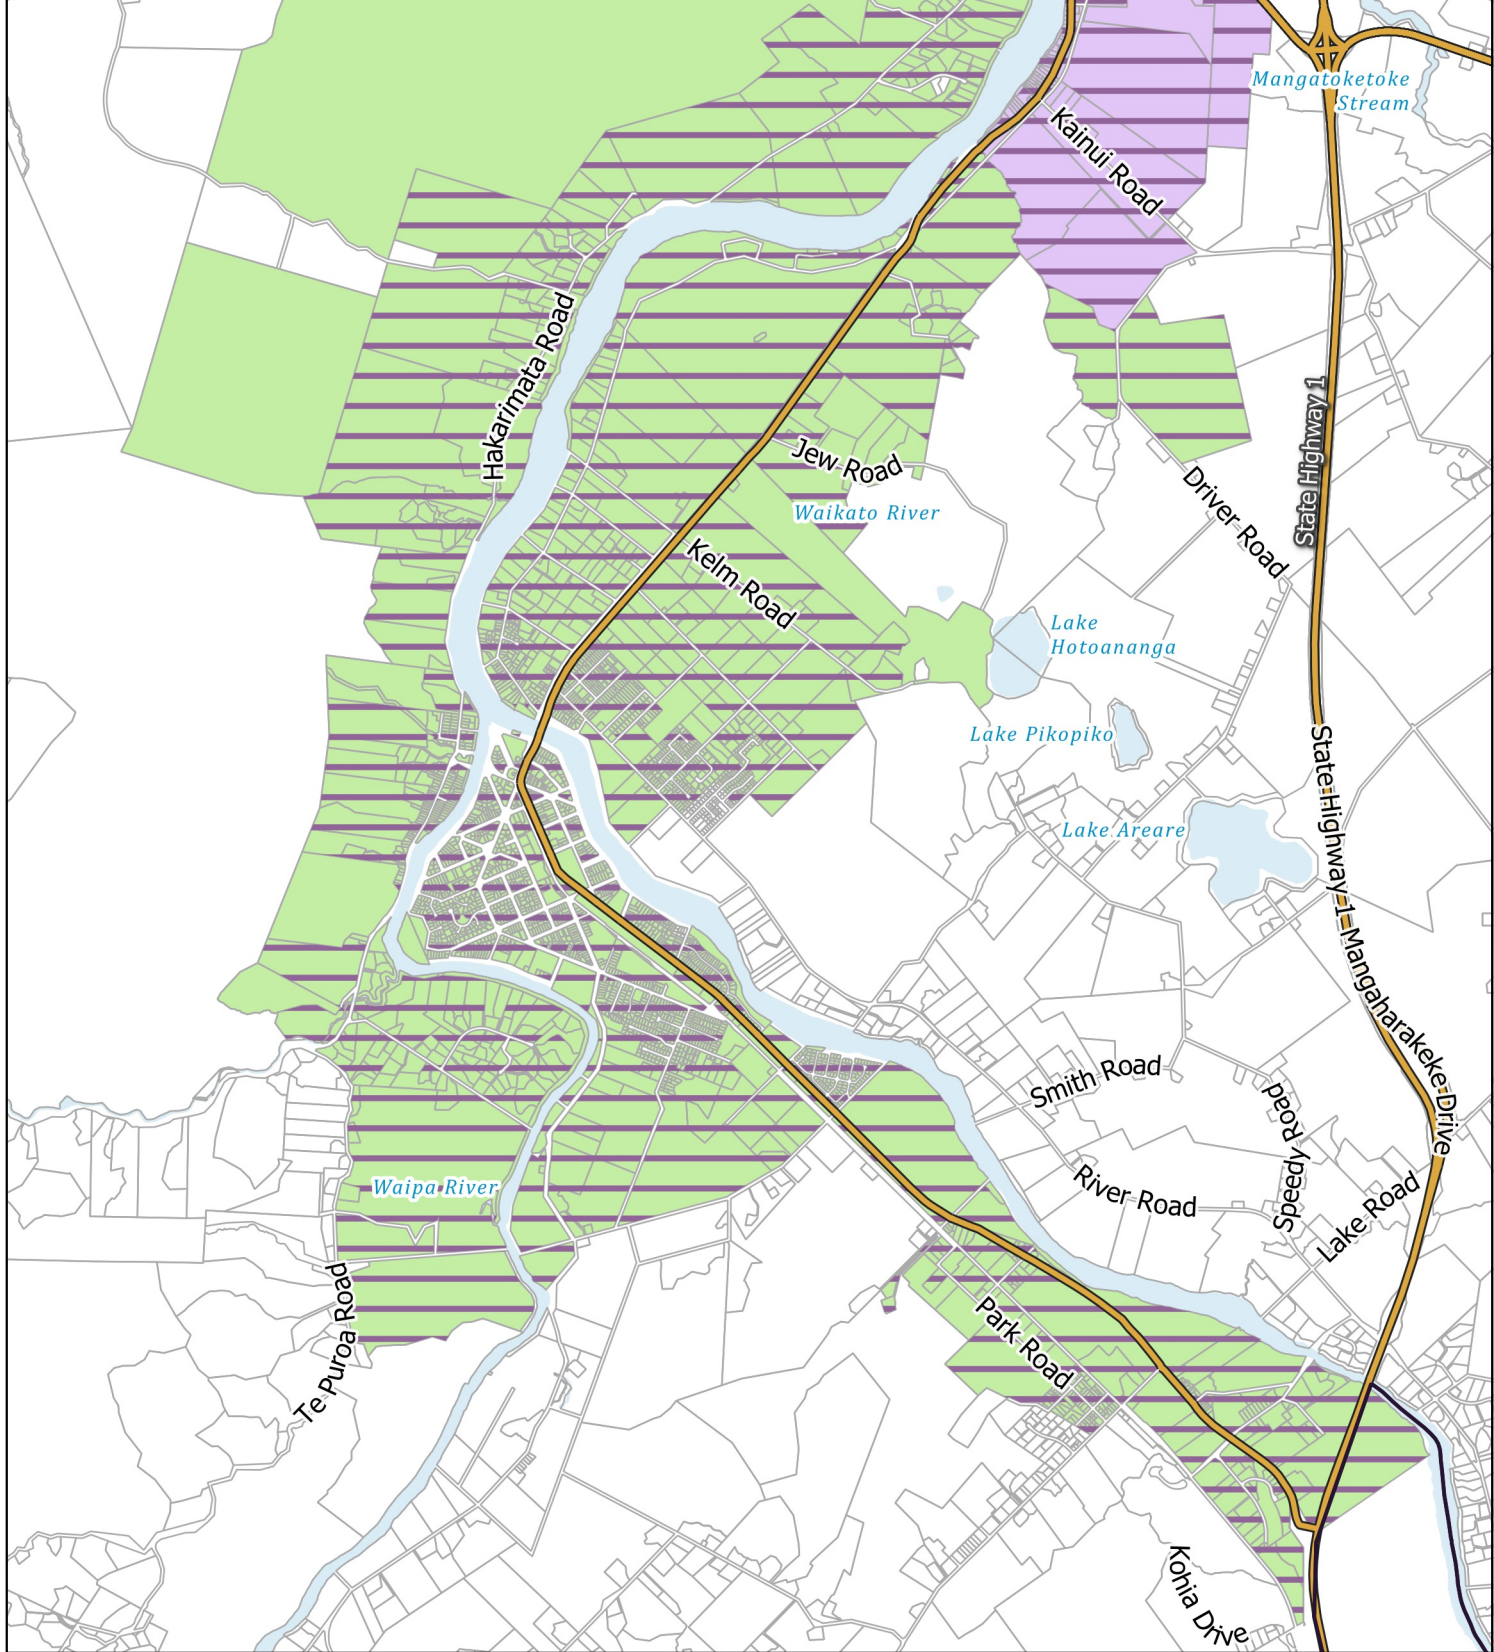

# Legend

-  Property
-  Waterbodies
-  State Highway
-  Ngaruawahia Community Board
-  Rates Charges

## Ngaruawahia Community Board

Business Intelligence  
 Created By: Admin  
 Created For: Rates  
 Date Created:  
 2022-03-25  
 Projection: NZTM  
 GD2000  
 Ref: Rating Themes

Copyright @ Waikato  
 District Council  
 Cadastre Boundaries  
 LINZ CC-BY  
 Stats NZ CC-BY